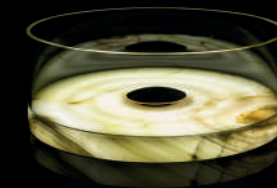

Onyx Light

LIGHT
EMOTION

Ice Round Light

Villa XL Transparent Light

Villa XL Urban Green Light