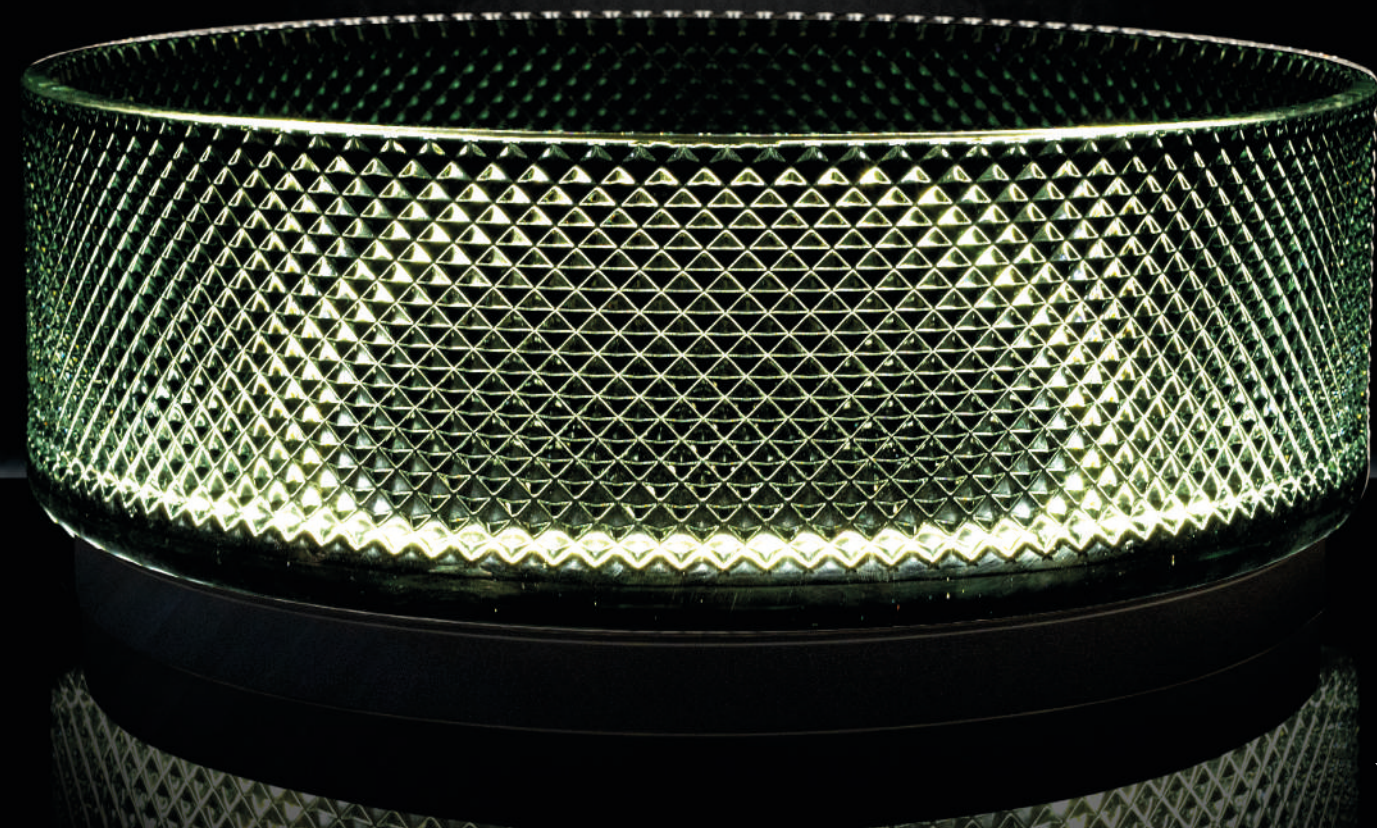

Onyx Light

LIGHT
EMOTION

Ice Round Light

Villa XL Transparent Light

Villa XL Urban Green Light