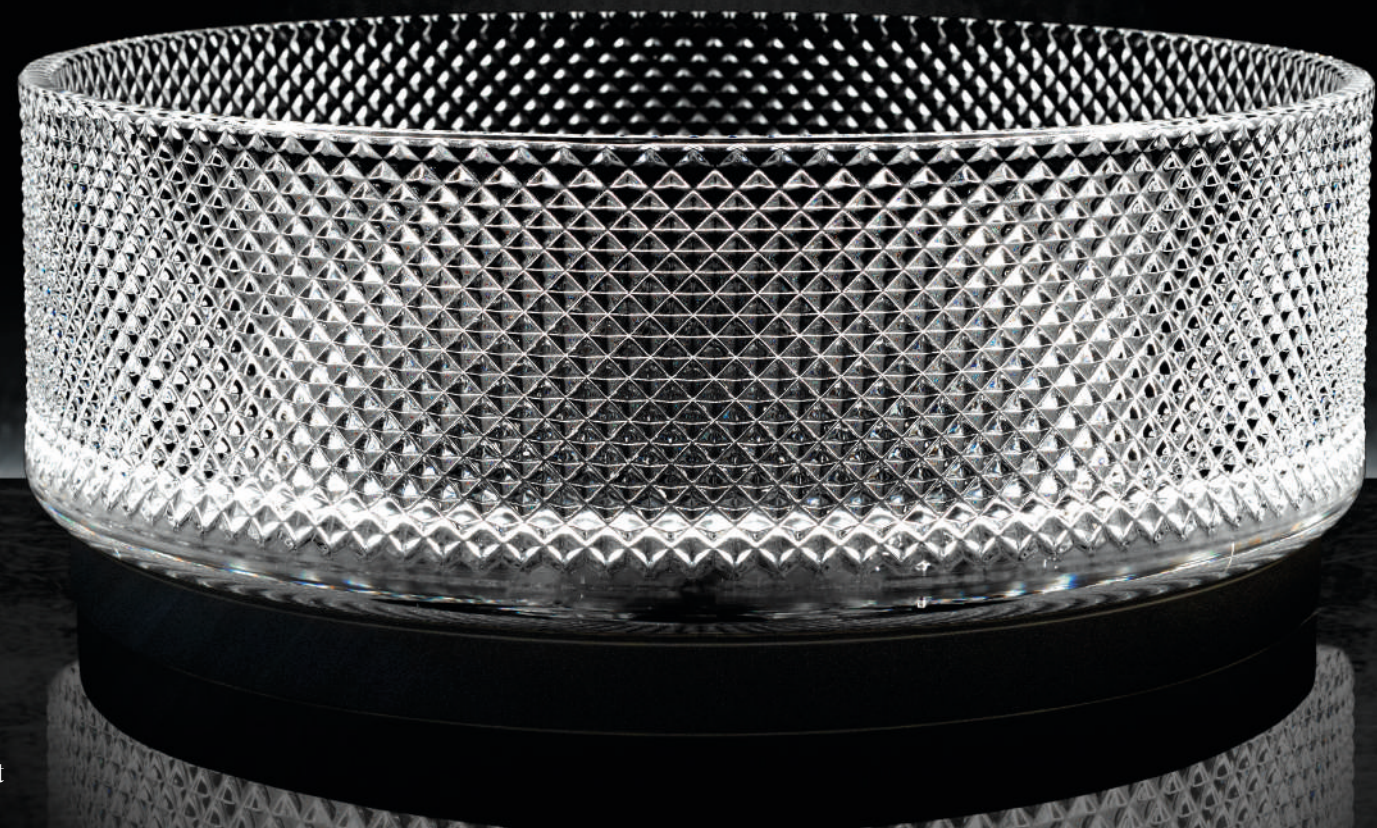

L'anima luminosa della materia
Capturing the material's luminous soul

www.glassdesign.it

MADE IN ITALY

GLASS DESIGN S.R.L.
Via Limitese 122/124 - 50053 Vinci (FI)
Tel. +39 0571 902311 / +39 0571 902501
glassdesign@glassdesign.it

Onyx Light

LIGHT
EMOTION

Ice Round Light

Villa XL Transparent Light

Villa XL Urban Green Light