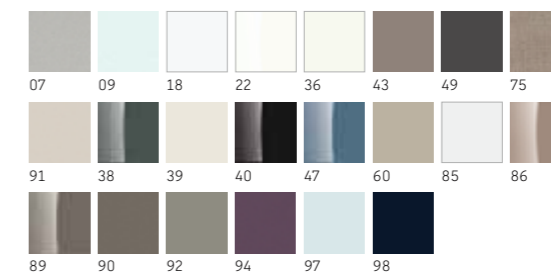

Furniture surfaces XSquare and consoles