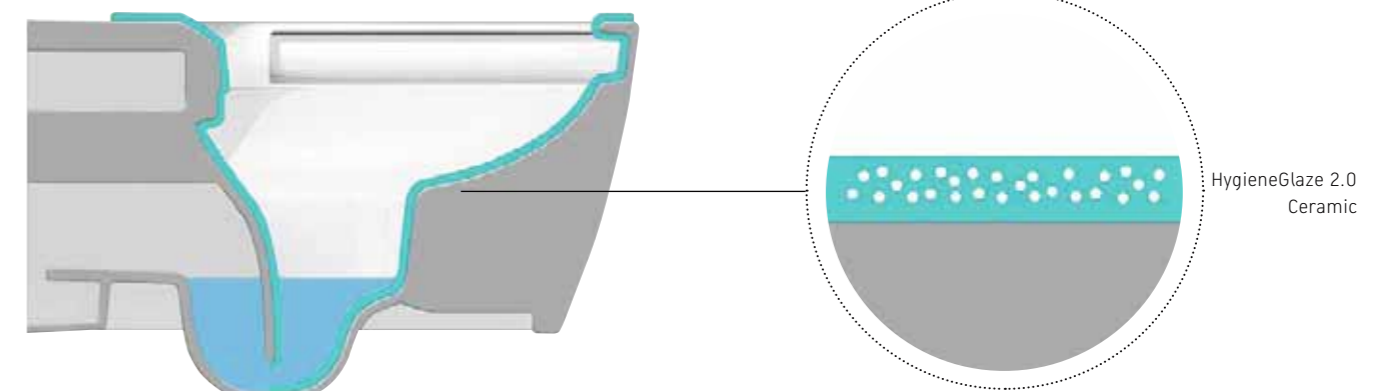

HygieneGlaze 2.0

Duravit's HygieneGlaze 2.0 improves the standard of hygiene for toilets and urinals. The antibacterial glaze is not only exceedingly effective, but also acts very quickly. After just six hours, 90% of bacteria (e.g. coli bacteria) are killed, with 99.999% eliminated after 24 hours.

Baked into the ceramics and extending from the interior to the rim of the toilet or urinal, HygieneGlaze 2.0 is effective in the areas particularly susceptible to the accumulation of bacteria.