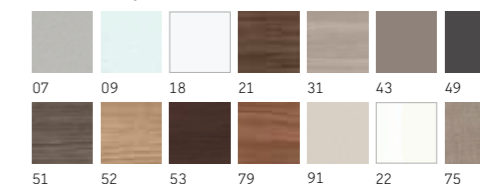

C.1
Single lever basin mixer M
with pop-up waste set, Chrome
C11020 0010 10

Faucets → p. 046

DuraSystem®
Washbasin frame, standard
500 x 1148 mm, # WD2001
2 x expansion element # WD6006

DuraSystem® → p. 070, 104

D-Code
Towel rail, Chrome
009922 10 00

Accessories D-Code → p. 048

Brioso
Vanity unit wall-mounted
52 European Oak, handle Chrome
984 x 459 mm
BR 405601052

Decor furniture surfaces → p. 103
Interior system → p. 049, 104

Set 3 Vero Air, Brioso

Vero Air – Design by Duravit, Brioso – Design by Christian Werner

Vero Air Washbasin, furniture washbasin

WxD (mm)	Model-No.
500 x 470	# 235050
600 x 470	# 235060
700 x 470	# 235070
800 x 470	# 235080
1000 x 470	# 235010
1200 x 470	# 235012

Space saving
waste # 005076

Brioso Vanity unit wall-mounted

WxD (mm)	Model-No.
484 x 459	# BR 4052
584 x 459	# BR 4053
684 x 459	# BR 4054
784 x 459	# BR 4055
984 x 459	# BR 4056
1184 x 459	# BR 4057

C.1 Single lever basin mixer M

H (mm)	Model-No.
175	# C11020

Brioso Mirror with lighting LED

WxDxH (mm)	Model-No.
620 x 45 x 700	# BR 7001
820 x 45 x 700	# BR 7002
1020 x 45 x 700	# BR 7003
1220 x 45 x 700	# BR 7004
1320 x 45 x 700	# BR 7005

DuraSystem® Washbasin frame, standard

WxD (mm)	Model-No.
500 x 1148	# WD2001
Expansion element	# WD6006
Support for expansion element	# WD6007

Please check compatibility based on technical dimensional drawings before order

D-Code Towel rail

L (mm)	Model-No.
445	# 009922

Furniture surfaces Brioso