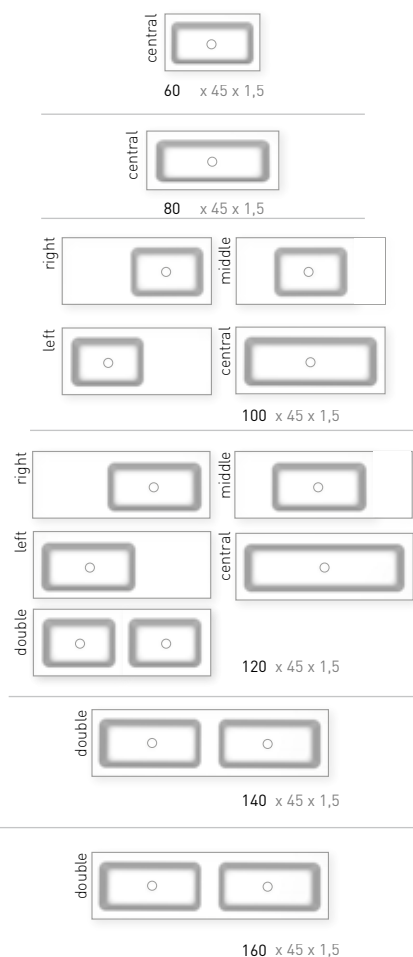

Height of sink

Material / colour

BASE CABINETS OVERVIEW

cm	Decor										Lacquer					Veneer oak				Massive oak								
	Natural oak	Raw grey	Chalk white	Smoked oak	Walnut	Charcoal oak	Greige oak	Copper oak	Pure oak	Intense oak	Ivory oak	Matt white	Matt taupe	Matt grey	Matt anthracite	Matt black	Matt concrete green	Matt cashmere grey	High-gloss white	Nature	Ash grey	Chocolate	Charcoal	Aqua	Ash grey	Chocolate	Charcoal	
60	✓	✓	✓																✓									
70																												
80	✓																											
90																												
100	✓	✓	✓																									
120	✓	✓	✓	✓																								
140**	✓	✓	✓	✓																								
160**	✓	✓	✓	✓																								
180**	✓	✓	✓	✓																								
60	✓	✓	✓	✓	✓	✓	✓	✓	✓	✓	✓																	
70																												
80	✓	✓	✓	✓																								
90																												
100	✓	✓	✓	✓	✓	✓	✓	✓	✓	✓	✓																	
120	✓	✓	✓	✓	✓	✓	✓	✓	✓	✓	✓																	
140**	✓	✓	✓	✓	✓	✓	✓	✓	✓	✓	✓																	
160**	✓	✓	✓	✓	✓	✓	✓	✓	✓	✓	✓																	
180**	✓	✓	✓	✓	✓	✓	✓	✓	✓	✓	✓																	
60												✓	✓	✓	✓	✓	✓	✓	✓									
70																												
80												✓	✓	✓	✓	✓	✓	✓	✓									
90																												
100												✓	✓	✓	✓	✓	✓	✓	✓									
120												✓	✓	✓	✓	✓	✓	✓	✓									
140**												✓	✓	✓	✓	✓	✓	✓	✓									
160**												✓	✓	✓	✓	✓	✓	✓	✓									
180**												✓	✓	✓	✓	✓	✓	✓	✓									
60																												
70																												
80	✓	✓	✓	✓	✓	✓	✓	✓	✓	✓	✓	✓	✓	✓	✓	✓	✓	✓	✓									
90																												
100	✓	✓	✓	✓	✓	✓	✓	✓	✓	✓	✓	✓	✓	✓	✓	✓	✓	✓	✓									
120	✓	✓	✓	✓	✓	✓	✓	✓	✓	✓	✓	✓	✓	✓	✓	✓	✓	✓	✓									
140	✓	✓	✓	✓	✓	✓	✓	✓	✓	✓	✓	✓	✓	✓	✓	✓	✓	✓	✓									
160**	✓	✓	✓	✓	✓	✓	✓	✓	✓	✓	✓	✓	✓	✓	✓	✓	✓	✓	✓									
180**	✓	✓	✓	✓	✓	✓	✓	✓	✓	✓	✓	✓	✓	✓	✓	✓	✓	✓	✓									

In combination with an asymmetrical washbasin, the above base cabinets can be combined with veneer or steel shelves.

** Consists of 2 base cabinets