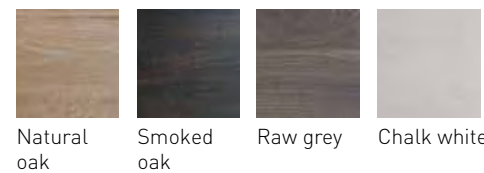

Colours

Natural oak   Smoked oak   Raw grey   Chalk white

Description	Measurement (w x d x h in cm)	Colours	Article number	Price incl. VAT
EXPIRING Cabinets 2 drawers handleless alu rim with straight surface fronts	60 x 45 x 52	Natural oak	1107103	€ 964,91
		Smoked oak	1107104	€ 964,91
		Raw grey	1107105	€ 964,91
		Chalk white	1107106	€ 964,91
EXPIRING Cabinets 2 drawers handleless alu rim with straight surface fronts	70 x 45 x 52	Natural oak	1107113	€ 1.075,91
		Smoked oak	1107114	€ 1.075,91
		Raw grey	1107115	€ 1.075,91
		Chalk white	1107116	€ 1.075,91
EXPIRING Cabinets 2 drawers handleless alu rim with straight surface fronts	80 x 45 x 52	Natural oak	1107193	€ 1.169,85
		Smoked oak	1107194	€ 1.169,85
		Raw grey	1107195	€ 1.169,85
		Chalk white	1107196	€ 1.169,85
EXPIRING Cabinets 2 drawers handleless alu rim with straight surface fronts	90 x 45 x 52	Natural oak	1107123	€ 1.265,20
		Smoked oak	1107124	€ 1.265,20
		Raw grey	1107125	€ 1.265,20
		Chalk white	1107126	€ 1.265,20
EXPIRING Cabinets 2 drawers handleless alu rim with straight surface fronts	100 x 45 x 52	Natural oak	1107133	€ 1.292,24
		Smoked oak	1107134	€ 1.292,24
		Raw grey	1107135	€ 1.292,24
		Chalk white	1107136	€ 1.292,24