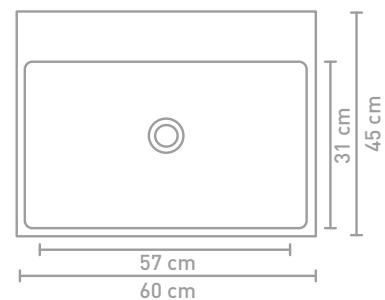

Size details - check our website for detailed technical information

60 CM