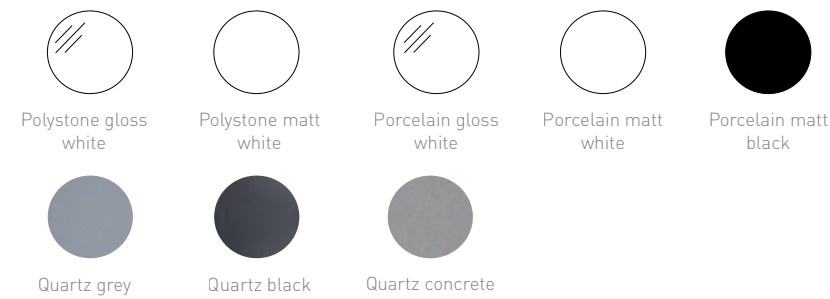

Material / colour

Description	Measurement (w x d x h in cm)	Colours	Article number	Price incl. VAT
	Ø 20 x 11	Polystone gloss white	3430430	€ 227,71
		Polystone matt white	3430431	€ 227,71
		Quartz grey	3430432	€ 291,75
		Quartz black	3430433	€ 291,75
		Quartz concrete	3430434	€ 291,75

Jazz XS - Surface-mounted bowl polystone or quartz round

	Ø 24 x 12	Porcelain gloss white	0300205	€ 220,59
		Porcelain matt white	0300206	€ 277,52
		Porcelain matt black	0300207	€ 277,52
		Porcelain matt midnight grey	0300241	€ 277,52
		Porcelain matt citron yellow	0300242	€ 277,52
		Porcelain matt lightblue	0300243	€ 277,52
		Porcelain matt powderpink	0300244	€ 277,52
		Porcelain matt retro green	0300245	€ 277,52
		Porcelain matt mocca brown	0300246	€ 277,52

Otello 24 - Surface-mounted bowl porcelain round

	33 x 19 x 10	Polystone gloss white	3403350	€ 334,44
		Polystone matt white	3403351	€ 334,44

One - Surface-mounted bowl polystone oval

	27 x 18 x 10	Polystone gloss white	3403355	€ 256,17
		Polystone matt white	3403356	€ 256,17

Break - Surface-mounted bowl polystone rectangle