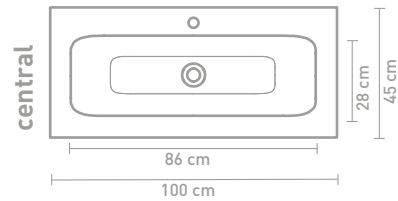

Size details - check our website for detailed technical information

80 CM

100 CM

140 CM

120 CM

160 CM

Description	Measurement (w x d x h in cm)	Colours	Taphole	Article number	Price incl. VAT
	80 x 45 x 1,5 washbasin central	Polystone gloss white	0	3407000	€ 629,04
		Polystone gloss white	1	3407001	€ 629,04
		Polystone matt white	0	3407200	€ 629,04
		Polystone matt white	1	3407201	€ 629,04