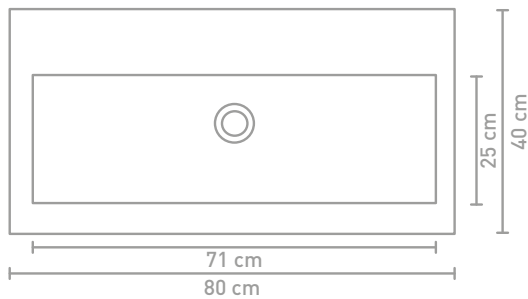

Size details - check our website for detailed technical information

60 CM

80 CM

100 CM

120 CM

Quartz maintenance tip

It is important to remove spills immediately with plenty of warm water. It must be prevented from affecting the stone. Usual mild household cleaners and a microfiber cloth can simply be used for this purpose. Do not use caustic or aggressive cleaning agents. It is important to dry the surface well with a clean, soft cloth after use. For cleaning and maintenance of surfaces, we have a special Tenax Care Kit available in the webshop. For more information, see page 468.