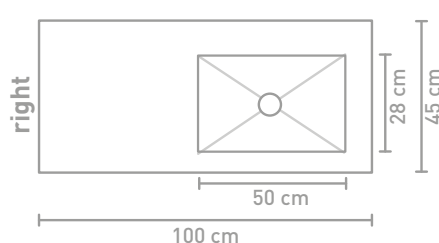

Size details - check our website for detailed technical information

60 CM

80 CM

100 CM

120 CM

Description	Measurement (w x d x h in cm)	Colours	Taphole	Article number	Price incl. VAT
	60 x 45 x 1	Calacatta matt	0	0210000	€ 1.213,08
		Calacatta matt	1	0210010	€ 1.213,08
		Armani grey matt	0	0210001	€ 1.213,08
		Armani grey matt	1	0210011	€ 1.213,08
		Lauren black matt	0	0210002	€ 1.213,08
		Lauren black matt	1	0210012	€ 1.213,08
		Statuario gloss	0	0210003	€ 1.213,08
		Statuario gloss	1	0210013	€ 1.213,08

Washbasin with single washbasin in ceramic slab with sloping envelope bottom

	80 x 45 x 1	Calacatta matt	0	0210020	€ 1.348,62
		Calacatta matt	1	0210030	€ 1.348,62
		Armani grey matt	0	0210021	€ 1.348,62
		Armani grey matt	1	0210031	€ 1.348,62
		Lauren black matt	0	0210022	€ 1.348,62
		Lauren black matt	1	0210032	€ 1.348,62
		Statuario gloss	0	0210023	€ 1.348,62
		Statuario gloss	1	0210033	€ 1.348,62

Washbasin with single washbasin in ceramic slab with sloping envelope bottom

	100 x 45 x 1	Calacatta matt	0	0210040	€ 1.484,16
		Calacatta matt	1	0210050	€ 1.484,16
		Armani grey matt	0	0210041	€ 1.484,16
		Armani grey matt	1	0210051	€ 1.484,16
		Lauren black matt	0	0210042	€ 1.484,16
		Lauren black matt	1	0210052	€ 1.484,16
		Statuario gloss	0	0210043	€ 1.484,16
		Statuario gloss	1	0210053	€ 1.484,16

	washbasin left	Calacatta matt	0	0210160	€ 1.484,16
		Calacatta matt	1	0210170	€ 1.484,16
		Armani grey matt	0	0210161	€ 1.484,16
		Armani grey matt	1	0210171	€ 1.484,16
		Lauren black matt	0	0210162	€ 1.484,16
		Lauren black matt	1	0210172	€ 1.484,16
		Statuario gloss	0	0210163	€ 1.484,16
		Statuario gloss	1	0210173	€ 1.484,16