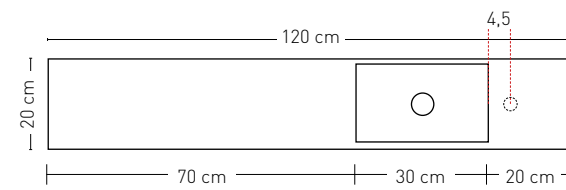

Break - Surface-mounted bowl polystone rectangle

NICE & EASY

Nice (with integrated basin)

Easy (with surface-mounted bowl)

Material / colour

Polystone gloss white Polystone matt white

Technical data

NICE left - can be shortened on both sides
Sideskirts on left-hand side