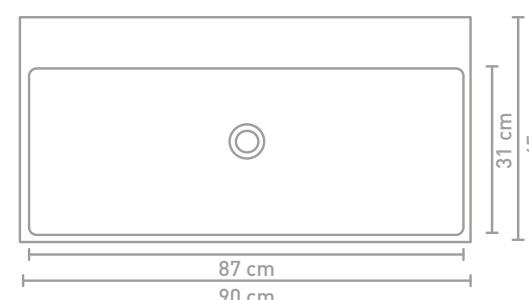

Size details - check our website for detailed technical information

60 CM

120 CM

70 CM

120 CM

80 CM

90 CM

140 CM

100 CM

160 CM

100 CM

Due to the manufacturing process, porcelain washbasins are subject to tolerances, so the actual size is almost always larger than the stated (rounded) width dimensions. The reason behind this is that the washbasin must fall well over the cabinets.

Description	Measurement (w x d x h in cm)	Colours	Taphole	Article number	Price incl. VAT

60 x 45 x 11

Porcelain gloss white
Porcelain gloss white

0
1

0202001
0202011

€ 697,35
€ 697,35

Washbasin in porcelain single basin

70 x 45 x 11

Porcelain gloss white
Porcelain gloss white

0
1

0202021
0202031

€ 804,09
€ 804,09

Washbasin in porcelain single basin

80 x 45 x 11

Porcelain gloss white
Porcelain gloss white

0
1

0202151
0202161

€ 903,71
€ 903,71

Washbasin in porcelain single basin

90 x 45 x 11

Porcelain gloss white
Porcelain gloss white

0
1

0202041
0202051

€ 967,76
€ 967,76

Washbasin in porcelain single basin

100 x 45 x 11

Porcelain gloss white
Porcelain gloss white
Porcelain gloss white

0
1
2

0202061
0202071
0202081

€ 1.046,03
€ 1.046,03
€ 1.046,03

NEW

washbasin centre

NEW

washbasin left

washbasin right

Washbasin in porcelain single basin