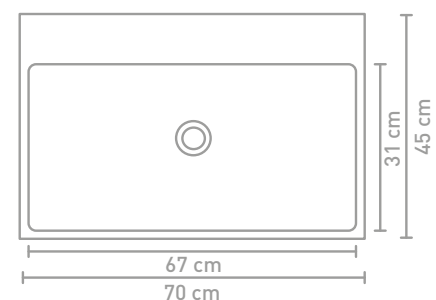

Size details - check our website for detailed technical information

60 CM

120 CM

70 CM

120 CM

80 CM

90 CM

140 CM

100 CM

160 CM

100 CM

Due to the manufacturing process, porcelain washbasins are subject to tolerances, so the actual size is almost always larger than the stated (rounded) width dimensions. The reason behind this is that the washbasin must fall well over the cabinets.