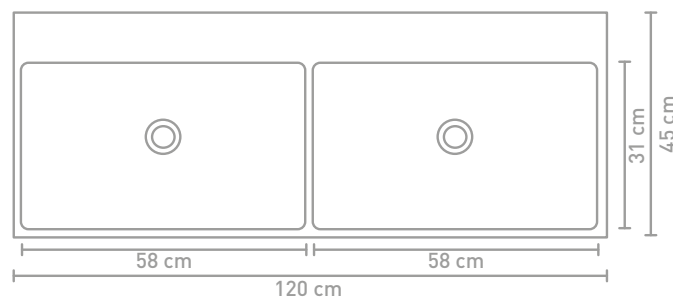

Size details - check our website for detailed technical information

60 CM

120 CM

70 CM

120 CM

80 CM

90 CM

140 CM

100 CM

160 CM

100 CM

Due to the manufacturing process, porcelain washbasins are subject to tolerances, so the actual size is almost always larger than the stated (rounded) width dimensions. The reason behind this is that the washbasin must fall well over the cabinets.

Description	Measurement (w x d x h in cm)	Colours	Taphole	Article number	Price incl. VAT

60 x 45 x 11

Porcelain gloss white
Porcelain gloss white

0
1

0202001
0202011

€ 697,35
€ 697,35

Washbasin in porcelain single basin

70 x 45 x 11

Porcelain gloss white
Porcelain gloss white

0
1

0202021
0202031

€ 804,09
€ 804,09

Washbasin in porcelain single basin

80 x 45 x 11

Porcelain gloss white
Porcelain gloss white

0
1

0202151
0202161

€ 903,71
€ 903,71

Washbasin in porcelain single basin

90 x 45 x 11

Porcelain gloss white
Porcelain gloss white

0
1

0202041
0202051

€ 967,76
€ 967,76

Washbasin in porcelain single basin

100 x 45 x 11

Porcelain gloss white
Porcelain gloss white
Porcelain gloss white

0
1
2

0202061
0202071
0202081

€ 1.046,03
€ 1.046,03
€ 1.046,03

NEW

washbasin centre

NEW

washbasin left

washbasin right

Washbasin in porcelain single basin