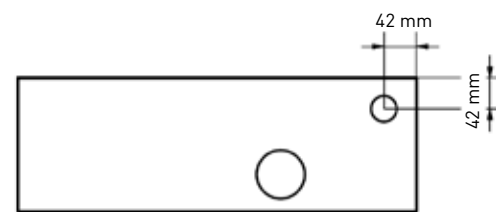

Frame with towel holder left

Description	Measurement (w x d x h in cm)	Colours	Taphole	Article number	Price incl. VAT
	54 x 18 x 20	Matt white	0	1901245	€ 419,84
		Matt white	1	1901247	€ 419,84
		Matt black	0	1901244	€ 419,84
		Matt black	1	1901246	€ 419,84
	54 x 18 x 20	Matt white	0	1901241	€ 419,84
		Matt white	1	1901243	€ 419,84
		Matt black	0	1901240	€ 419,84
		Matt black	1	1901242	€ 419,84

Ø 20 x 11	Polystone gloss white	3430430	€ 227,71
	Polystone matt white	3430431	€ 227,71
	Quartz grey	3430432	€ 291,75
	Quartz black	3430433	€ 291,75
	Quartz concrete	3430434	€ 291,75

Ø 24 x 12	Porcelain gloss white	0300205	€ 220,59
	Porcelain matt white	0300206	€ 277,52
	Porcelain matt black	0300207	€ 277,52
	Porcelain matt midnight grey	0300241	€ 277,52
	Porcelain matt citron yellow	0300242	€ 277,52
	Porcelain matt lightblue	0300243	€ 277,52
	Porcelain matt powderpink	0300244	€ 277,52
	Porcelain matt retro green	0300245	€ 277,52
	Porcelain matt mocca brown	0300246	€ 277,52

33 x 19 x 10	Polystone gloss white	3403350	€ 334,44
	Polystone matt white	3403351	€ 334,44

EXPIRING	Matt white	1222020	€ 263,29
	Matt taupe	1222025	€ 263,29
	Matt grey	1222024	€ 263,29
	Matt anthracite	1222021	€ 263,29
	Matt black	1222027	€ 263,29
	Matt concrete green	1222028	€ 263,29
	NEW Matt cashmere grey	1222029	€ 263,29
	High-gloss white	1222026	€ 263,29

36 x 18 x 27 Universal	EXPIRING Smoked oak	1222054	€ 462,53
	Raw grey	1222055	€ 462,53
	EXPIRING Chalk white	1222056	€ 462,53
	Natural oak	1222053	€ 462,53
	Walnut	1222057	€ 462,53
	Charcoal oak	1222058	€ 462,53
	Greige oak	1222059	€ 462,53
	Copper oak	1222060	€ 462,53
	Pure oak	1222064	€ 462,53
	Intense oak	1222065	€ 462,53
	NEW Ivory oak	1222066	€ 462,53

Veneer - Nature	1222070	€ 462,53
Veneer - Ash Grey*	1222072	€ 462,53
Veneer - Chocolate*	1222073	€ 462,53
Veneer - Charcoal*	1222074	€ 462,53

* Coloured by Rubio Monocoat

Fountain cabinets handleless with straight front