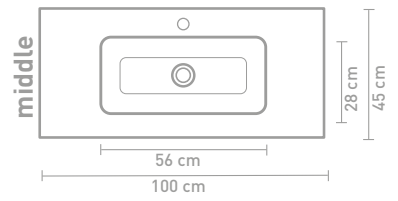

Size details - check our website for detailed technical information

80 CM

100 CM

140 CM

120 CM

160 CM

Description	Measurement (w x d x h in cm)	Colours	Taphole	Article number	Price incl. VAT
	80 x 45 x 1,5 washbasin central	Polystone gloss white	0	3407000	€ 629,04
		Polystone gloss white	1	3407001	€ 629,04
		Polystone matt white	0	3407200	€ 629,04
		Polystone matt white	1	3407201	€ 629,04