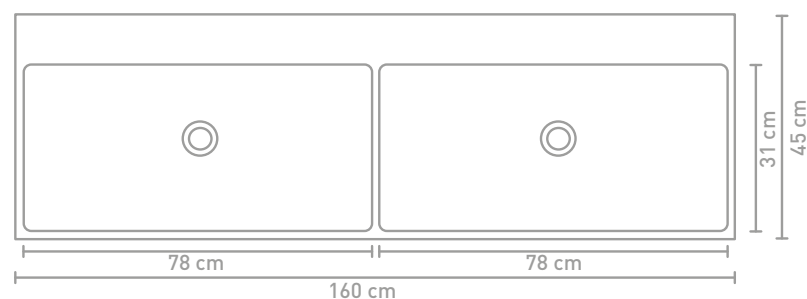

160 CM

100 CM

Due to the manufacturing process, porcelain washbasins are subject to tolerances, so the actual size is almost always larger than the stated (rounded) width dimensions. The reason behind this is that the washbasin must fall well over the cabinets.