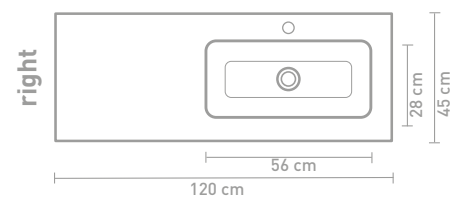

Size details - check our website for detailed technical information

60 CM

80 CM

100 CM

120 CM

140 CM

160 CM

Due to the manufacturing process, porcelain washbasins are subject to tolerances, so the actual size is almost always larger than the stated (rounded) width dimensions. The reason behind this is that the washbasin must fall well over the cabinets.