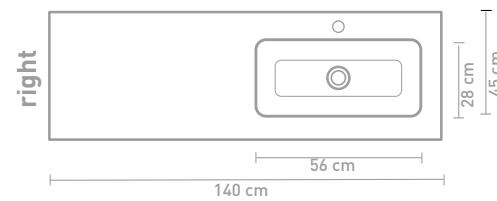

Size details - check our website for detailed technical information

80 CM

100 CM

140 CM

120 CM

160 CM

Description	Measurement (w x d x h in cm)	Colours	Taphole	Article number	Price incl. VAT
	80 x 45 x 1,5 washbasin central	Polystone gloss white	0	3407000	€ 629,04
		Polystone gloss white	1	3407001	€ 629,04
		Polystone matt white	0	3407200	€ 629,04
		Polystone matt white	1	3407201	€ 629,04