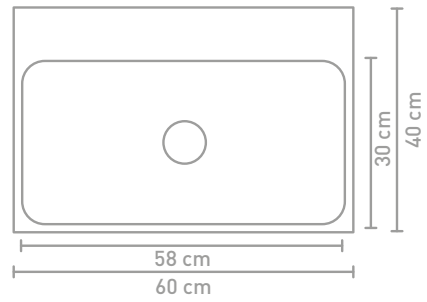

Unit cabinet 80 cm wooden rim greige oak and washbasin in porcelain gloss white

Size details - check our website for detailed technical information

60 CM

80 CM

100 CM

120 CM

Porcelain washbasins are subject to tolerances due to the manufacturing process, so the actual size is almost always larger than the stated (rounded) width dimensions. The reason behind this is that the washbasin must fall well over the base cabinet.