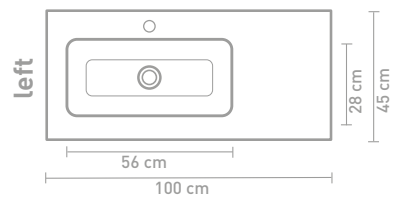

Size details - check our website for detailed technical information

80 CM

100 CM

140 CM

120 CM

160 CM

Description	Measurement (w x d x h in cm)	Colours	Taphole	Article number	Price incl. VAT
	80 x 45 x 1,5 washbasin central	Polystone gloss white	0	3407000	€ 629,04
		Polystone gloss white	1	3407001	€ 629,04
		Polystone matt white	0	3407200	€ 629,04
		Polystone matt white	1	3407201	€ 629,04