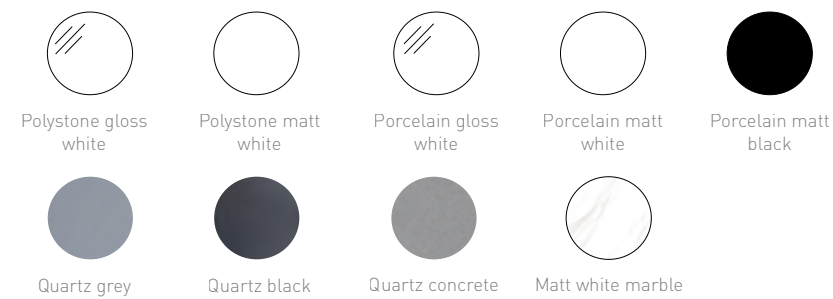

Description	Measurement (w x d x h in cm)	Colours	Tap hole	Article number	Price incl. VAT
	36 x 18 x 9 Tap platform left	Gloss white	0	3404100	€ 231,97
		Gloss white	1	3404110	€ 231,97
		Matt white	0	3404101	€ 231,97
		Matt white	1	3404111	€ 231,97
	36 x 18 x 9 Tap platform right	Gloss white	0	3404120	€ 231,97
		Gloss white	1	3404130	€ 231,97
		Matt white	0	3404121	€ 231,97
		Matt white	1	3404131	€ 231,97

Versus in **polystone**

	36 x 18 x 9 Tap platform left	Quartz grey	0	3404102	€ 297,45
		Quartz grey	1	3404112	€ 297,45
		Quartz black	0	3404103	€ 297,45
		Quartz black	1	3404113	€ 297,45
		Quartz concrete	0	3404104	€ 297,45
	36 x 18 x 9 Tap platform right	Quartz concrete	1	3404114	€ 297,45
		Quartz grey	0	3404122	€ 297,45
		Quartz grey	1	3404132	€ 297,45
		Quartz black	0	3404123	€ 297,45
		Quartz black	1	3404133	€ 297,45
		Quartz black	1	3404134	€ 297,45
		Quartz concrete	0	3404124	€ 297,45
		Quartz concrete	1	3404134	€ 297,45

Versus in **quartz**

	36 x 18 x 9 Tap platform left	Gloss white	0	3404230	€ 278,94
		Gloss white	1	3404240	€ 278,94
		Matt white	0	3404250	€ 362,90
		Matt white	1	3404260	€ 362,90
		Matt black	0	3404270	€ 362,90
		Matt black	1	3404280	€ 362,90
	36 x 18 x 9 Tap platform right	Gloss white	0	3404231	€ 278,94
		Gloss white	1	3404241	€ 278,94
		Matt white	0	3404251	€ 362,90
		Matt white	1	3404261	€ 362,90
		Matt black	0	3404271	€ 362,90
		Matt black	1	3404281	€ 362,90

Versus in **porcelain**

	36 x 18 x 9 Tap platform left	Matt white marble	0	3404105	€ 401,20
		Matt white marble	1	3404115	€ 401,20
	36 x 18 x 9 Tap platform right	Matt white marble	0	3404125	€ 401,20
		Matt white marble	1	3404135	€ 401,20

Versus in **marble**