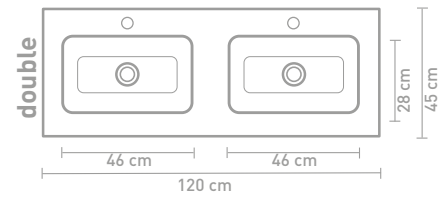

Size details - check our website for detailed technical information

80 CM

100 CM

140 CM

120 CM

160 CM

Description	Measurement (w x d x h in cm)	Colours	Taphole	Article number	Price incl. VAT
	80 x 45 x 1,5 washbasin central	Polystone gloss white	0	3407000	€ 629,04
		Polystone gloss white	1	3407001	€ 629,04
		Polystone matt white	0	3407200	€ 629,04
		Polystone matt white	1	3407201	€ 629,04