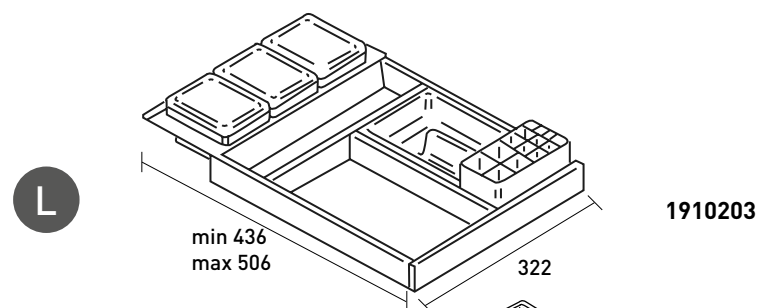

1910203

Incl. black non-slip matt that can be customized to your own liking.

Description	Measurement (width in cm)	Colours	Art.nr.	Price incl. VAT

WIDTH SIZE 60 CM:

2x **S**

60 cm	anthracite	2x 1910201	€ 199,27

This drawer division is suitable for the following sinks + cabinets with a width dimension of 60 cm:
Dock / Roots / Cabinet / Kraft / Aspekt / Post

1x **S** + 1x **M**

60 cm	anthracite	1910201 + 1910202	€ 266,86

This drawer division is suitable for the following sinks + cabinets with a width dimension of 60 cm:
Momento / Unlimited / United / Pitch / Topdeck

WIDTH SIZE 70 CM:

2x **S**

70 cm	anthracite	2x 1910201	€ 199,27

This drawer division is suitable for the following sinks + cabinets with a width dimension of 70 cm:
Kraft

1x **S** + 1x **M**

70 cm	anthracite	1910201 + 1910202	€ 266,86

This drawer division is suitable for the following sinks + cabinets with a width dimension of 70 cm:
Momento / Urban / Unlimited / United / Topdeck

WIDTH SIZE 80 CM:

2x **S**

80 cm	anthracite	2x 1910201	€ 199,27

This drawer division is suitable for the following sinks + cabinets with a width dimension of 80 cm:
Dock / Roots / Cabinet / Faktor / Kraft / Aspekt / Post

2x **M**

80 cm	anthracite	2x 1910202	€ 334,46

This drawer division is suitable for the following sinks + cabinets with a width dimension of 80 cm:
Momento / Unlimited / United / Pitch / Topdeck