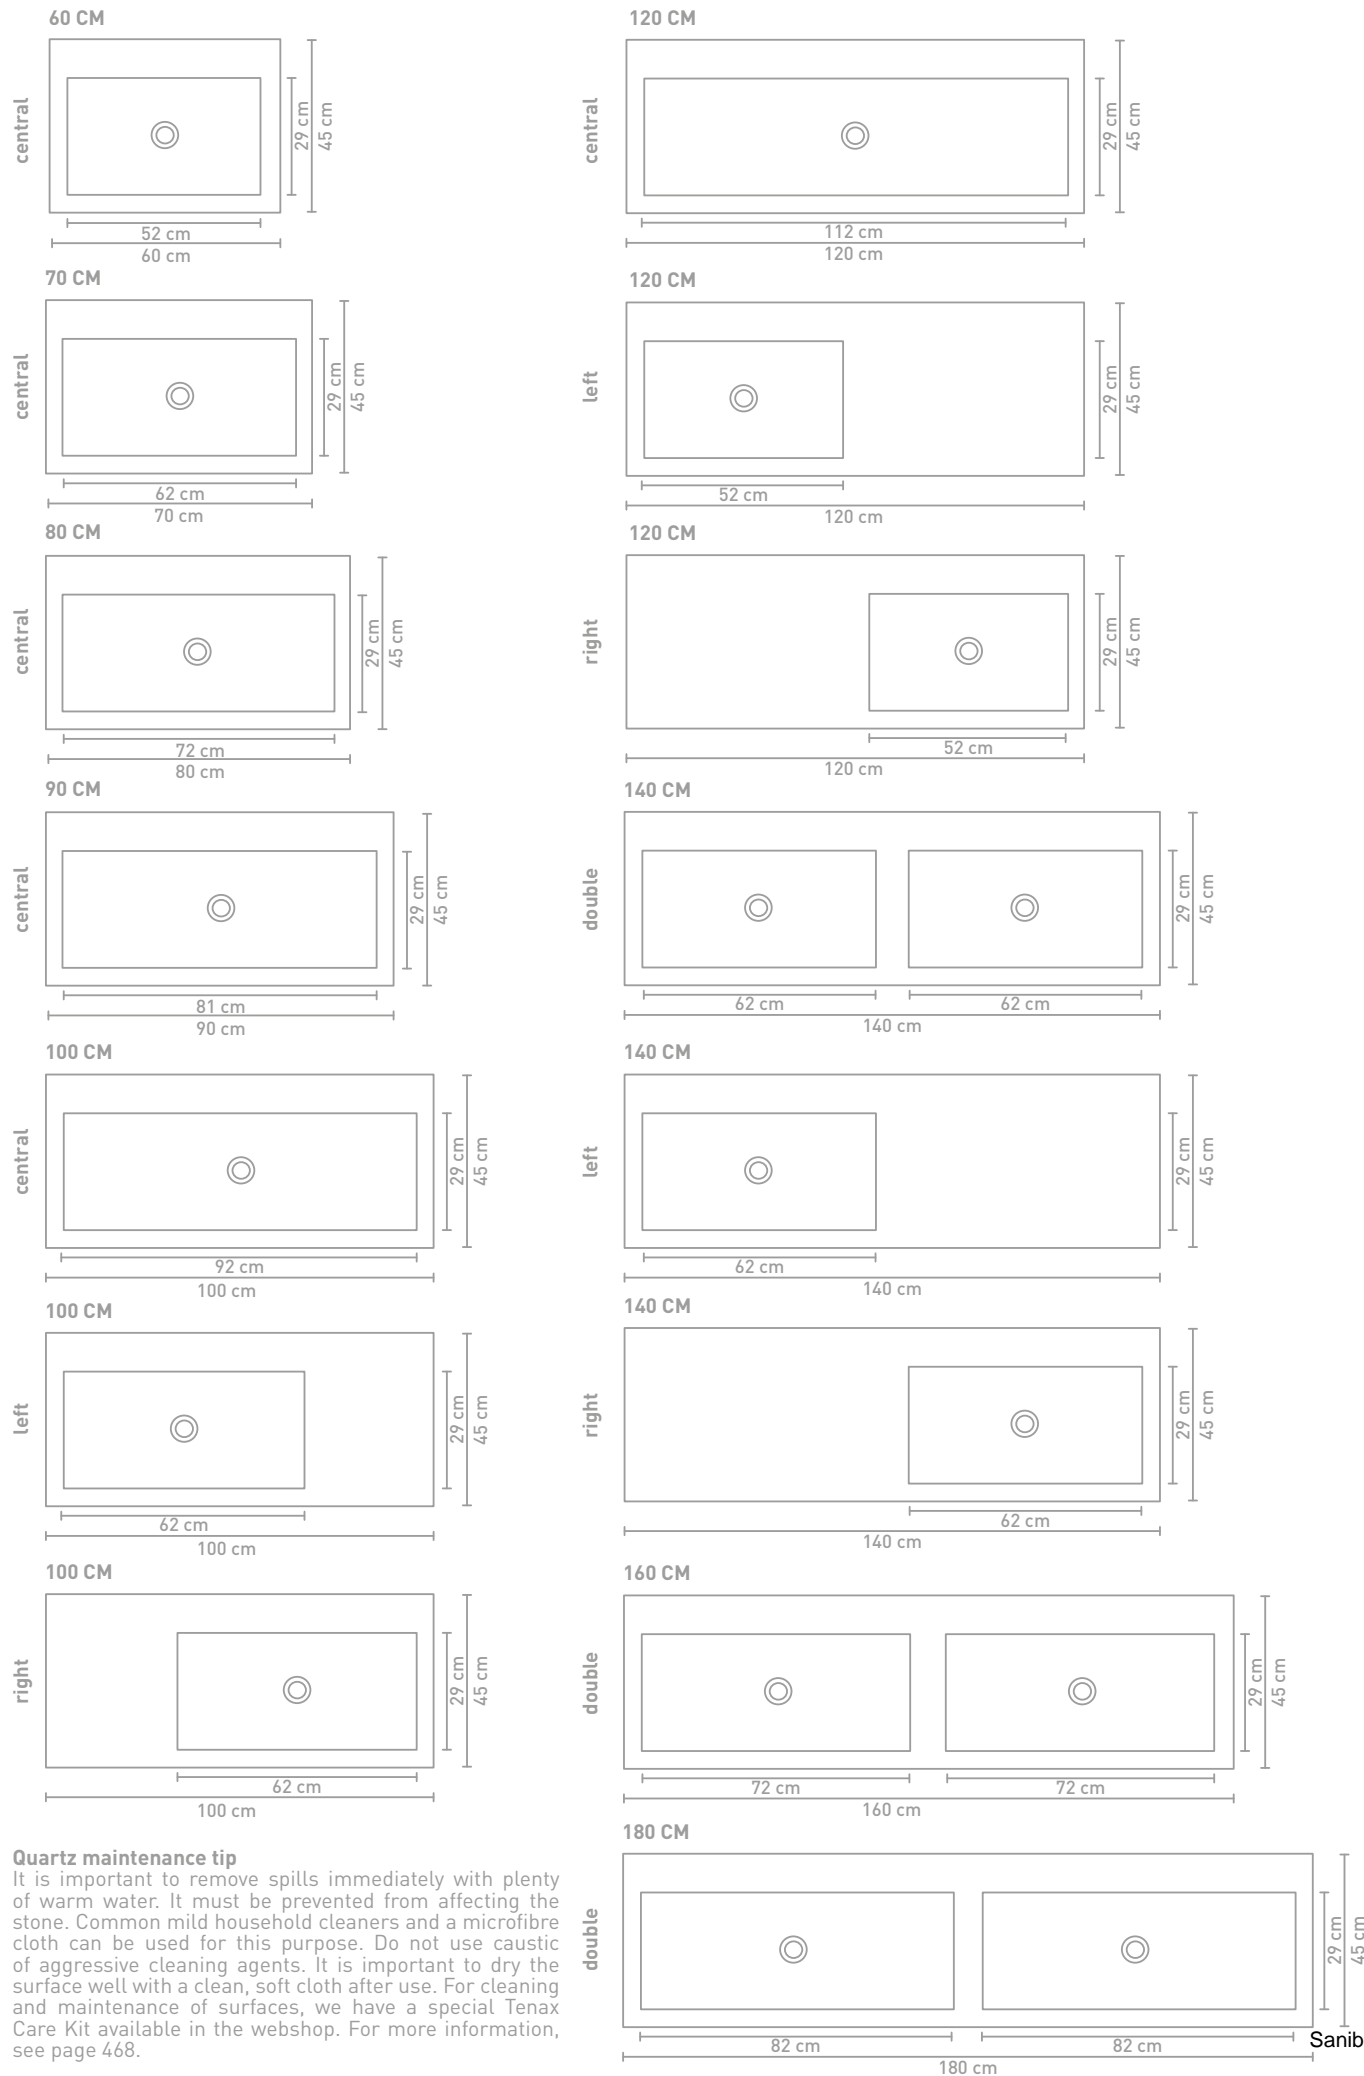

Size details - check our website for detailed technical information

Quartz maintenance tip

It is important to remove spills immediately with plenty of warm water. It must be prevented from affecting the stone. Common mild household cleaners and a microfibre cloth can be used for this purpose. Do not use caustic or aggressive cleaning agents. It is important to dry the surface well with a clean, soft cloth after use. For cleaning and maintenance of surfaces, we have a special Tenax Care Kit available in the webshop. For more information, see page 468.

Description	Measurement (w x d x h in cm)	Colours	Taphole	Article number	Price incl. VAT
 Single washbasin in polystone or quartz	60 x 45 x 9	Polystone gloss white	0	3421000	€ 593,46
		Polystone gloss white	1	3421001	€ 593,46
		Polystone matt white	0	3421300	€ 593,46
		Polystone matt white	1	3421301	€ 593,46
		Quartz grey	0	3421100	€ 771,36
		Quartz grey	1	3421101	€ 771,36
		Quartz black	0	3421200	€ 771,36
		Quartz black	1	3421201	€ 771,36
		Quartz concrete	0	3421400	€ 771,36
Quartz concrete	1	3421401	€ 771,36		
 Single washbasin in polystone or quartz	70 x 45 x 9	Polystone gloss white	0	3421010	€ 680,27
		Polystone gloss white	1	3421011	€ 680,27
		Polystone matt white	0	3421310	€ 680,27
		Polystone matt white	1	3421311	€ 680,27
		Quartz grey	0	3421110	€ 889,48
		Quartz grey	1	3421111	€ 889,48
		Quartz black	0	3421210	€ 889,48
		Quartz black	1	3421211	€ 889,48
		Quartz concrete	0	3421410	€ 889,48
Quartz concrete	1	3421411	€ 889,48		
 Single washbasin in polystone or quartz	80 x 45 x 9	Polystone gloss white	0	3421015	€ 697,35
		Polystone gloss white	1	3421016	€ 697,35
		Polystone matt white	0	3421315	€ 697,35
		Polystone matt white	1	3421316	€ 697,35
		Quartz grey	0	3421115	€ 910,83
		Quartz grey	1	3421116	€ 910,83
		Quartz black	0	3421215	€ 910,83
		Quartz black	1	3421216	€ 910,83
		Quartz concrete	0	3421415	€ 910,83
Quartz concrete	1	3421416	€ 910,83		
 Single washbasin in polystone or quartz	90 x 45 x 9	Polystone gloss white	0	3421020	€ 714,43
		Polystone gloss white	1	3421021	€ 714,43
		Polystone gloss white	2	3421022	€ 714,43
		Polystone matt white	0	3421320	€ 714,43
		Polystone matt white	1	3421321	€ 714,43
		Polystone matt white	2	3421322	€ 714,43
		Quartz grey	0	3421120	€ 922,21
		Quartz grey	1	3421121	€ 922,21
		Quartz grey	2	3421122	€ 922,21
Quartz black	0	3421220	€ 922,21		
Quartz black	1	3421221	€ 922,21		
Quartz black	2	3421222	€ 922,21		
Quartz concrete	0	3421420	€ 922,21		
Quartz concrete	1	3421421	€ 922,21		
Quartz concrete	2	3421422	€ 922,21