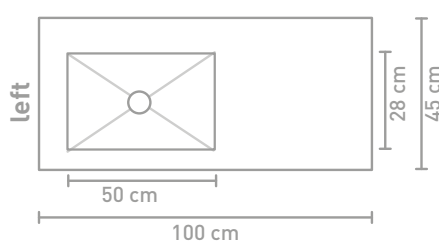

Size details - check our website for detailed technical information

60 CM

80 CM

100 CM

120 CM

Description	Measurement (w x d x h in cm)	Colours	Taphole	Article number	Price incl. VAT
	60 x 45 x 1	Calacatta matt	0	0210000	€ 1.213,08
		Calacatta matt	1	0210010	€ 1.213,08
		Armani grey matt	0	0210001	€ 1.213,08
		Armani grey matt	1	0210011	€ 1.213,08
		Lauren black matt	0	0210002	€ 1.213,08
		Lauren black matt	1	0210012	€ 1.213,08
		Statuario gloss	0	0210003	€ 1.213,08
		Statuario gloss	1	0210013	€ 1.213,08

Washbasin with single washbasin in ceramic slab with sloping envelope bottom

	80 x 45 x 1	Calacatta matt	0	0210020	€ 1.348,62
		Calacatta matt	1	0210030	€ 1.348,62
		Armani grey matt	0	0210021	€ 1.348,62
		Armani grey matt	1	0210031	€ 1.348,62
		Lauren black matt	0	0210022	€ 1.348,62
		Lauren black matt	1	0210032	€ 1.348,62
		Statuario gloss	0	0210023	€ 1.348,62
		Statuario gloss	1	0210033	€ 1.348,62

Washbasin with single washbasin in ceramic slab with sloping envelope bottom

	100 x 45 x 1	Calacatta matt	0	0210040	€ 1.484,16
		Calacatta matt	1	0210050	€ 1.484,16
		Armani grey matt	0	0210041	€ 1.484,16
		Armani grey matt	1	0210051	€ 1.484,16
		Lauren black matt	0	0210042	€ 1.484,16
		Lauren black matt	1	0210052	€ 1.484,16
		Statuario gloss	0	0210043	€ 1.484,16
		Statuario gloss	1	0210053	€ 1.484,16

	washbasin left	Calacatta matt	0	0210160	€ 1.484,16
		Calacatta matt	1	0210170	€ 1.484,16
		Armani grey matt	0	0210161	€ 1.484,16
		Armani grey matt	1	0210171	€ 1.484,16
		Lauren black matt	0	0210162	€ 1.484,16
		Lauren black matt	1	0210172	€ 1.484,16
		Statuario gloss	0	0210163	€ 1.484,16
		Statuario gloss	1	0210173	€ 1.484,16