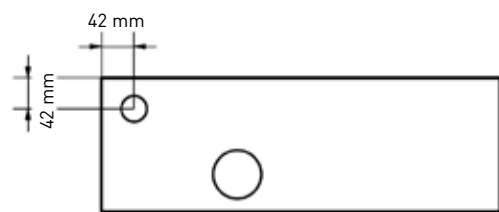

Combi set 5A consisting of: hand washbasin tap **curved standing tall model**, design sifon and always open plug

SMART

Material / colour

Staal matt white powder coated

Staal matt black powder coated

Technical data tap hole