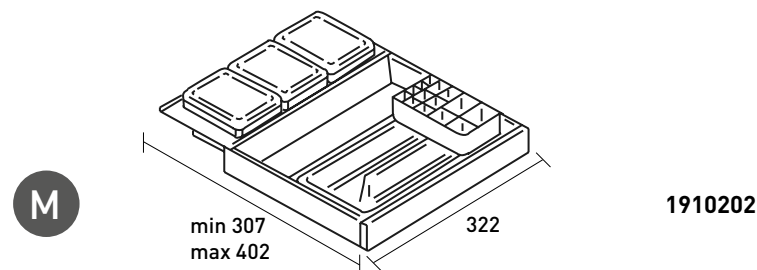

Size details

1910201

1910202

1910203

Incl. black non-slip matt that can be customized to your own liking.

Description	Measurement (width in cm)	Colours	Art.nr.	Price incl. VAT

WIDTH SIZE 60 CM:

2x **S**

60 cm	anthracite	2x 1910201	€ 199,27

This drawer division is suitable for the following sinks + cabinets with a width dimension of 60 cm:
Dock / Roots / Cabinet / Kraft / Aspekt / Post

1x **S** + 1x **M**

60 cm	anthracite	1910201 + 1910202	€ 266,86

This drawer division is suitable for the following sinks + cabinets with a width dimension of 60 cm:
Momento / Unlimited / United / Pitch / Topdeck

WIDTH SIZE 70 CM:

2x **S**

70 cm	anthracite	2x 1910201	€ 199,27

This drawer division is suitable for the following sinks + cabinets with a width dimension of 70 cm:
Kraft

1x **S** + 1x **M**

70 cm	anthracite	1910201 + 1910202	€ 266,86

This drawer division is suitable for the following sinks + cabinets with a width dimension of 70 cm:
Momento / Urban / Unlimited / United / Topdeck

WIDTH SIZE 80 CM:

2x **S**

80 cm	anthracite	2x 1910201	€ 199,27

This drawer division is suitable for the following sinks + cabinets with a width dimension of 80 cm:
Dock / Roots / Cabinet / Faktor / Kraft / Aspekt / Post

2x **M**

80 cm	anthracite	2x 1910202	€ 334,46

This drawer division is suitable for the following sinks + cabinets with a width dimension of 80 cm:
Momento / Unlimited / United / Pitch / Topdeck