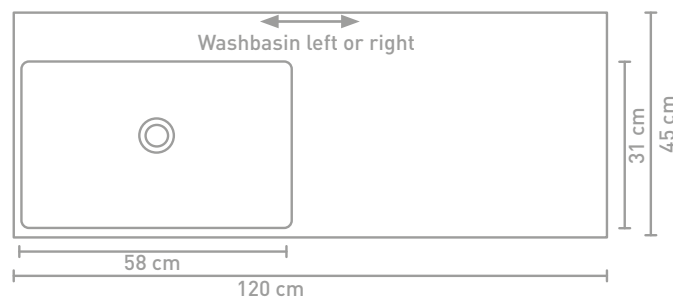

Size details - check our website for detailed technical information

60 CM

120 CM

70 CM

120 CM

80 CM

90 CM

140 CM

100 CM

160 CM

100 CM

Due to the manufacturing process, porcelain washbasins are subject to tolerances, so the actual size is almost always larger than the stated (rounded) width dimensions. The reason behind this is that the washbasin must fall well over the cabinets.