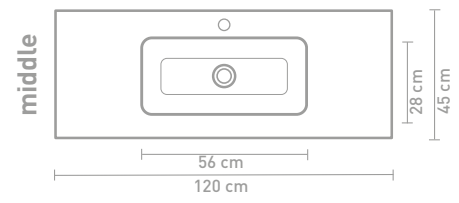

Size details - check our website for detailed technical information

60 CM

80 CM

100 CM

120 CM

140 CM

160 CM

Due to the manufacturing process, porcelain washbasins are subject to tolerances, so the actual size is almost always larger than the stated (rounded) width dimensions. The reason behind this is that the washbasin must fall well over the cabinets.