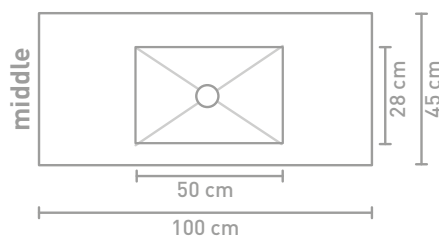

Size details - check our website for detailed technical information

60 CM

80 CM

100 CM

120 CM

Description	Measurement (w x d x h in cm)	Colours	Taphole	Article number	Price incl. VAT
	60 x 45 x 1	Calacatta matt	0	0210000	€ 1.213,08
		Calacatta matt	1	0210010	€ 1.213,08
		Armani grey matt	0	0210001	€ 1.213,08
		Armani grey matt	1	0210011	€ 1.213,08
		Lauren black matt	0	0210002	€ 1.213,08
		Lauren black matt	1	0210012	€ 1.213,08
		Statuario gloss	0	0210003	€ 1.213,08
		Statuario gloss	1	0210013	€ 1.213,08

Washbasin with single washbasin in ceramic slab with sloping envelope bottom

	80 x 45 x 1	Calacatta matt	0	0210020	€ 1.348,62
		Calacatta matt	1	0210030	€ 1.348,62
		Armani grey matt	0	0210021	€ 1.348,62
		Armani grey matt	1	0210031	€ 1.348,62
		Lauren black matt	0	0210022	€ 1.348,62
		Lauren black matt	1	0210032	€ 1.348,62
		Statuario gloss	0	0210023	€ 1.348,62
		Statuario gloss	1	0210033	€ 1.348,62

Washbasin with single washbasin in ceramic slab with sloping envelope bottom

	100 x 45 x 1	Calacatta matt	0	0210040	€ 1.484,16
		Calacatta matt	1	0210050	€ 1.484,16
		Armani grey matt	0	0210041	€ 1.484,16
		Armani grey matt	1	0210051	€ 1.484,16
		Lauren black matt	0	0210042	€ 1.484,16
		Lauren black matt	1	0210052	€ 1.484,16
		Statuario gloss	0	0210043	€ 1.484,16
		Statuario gloss	1	0210053	€ 1.484,16

	washbasin left	Calacatta matt	0	0210160	€ 1.484,16
		Calacatta matt	1	0210170	€ 1.484,16
		Armani grey matt	0	0210161	€ 1.484,16
		Armani grey matt	1	0210171	€ 1.484,16
		Lauren black matt	0	0210162	€ 1.484,16
		Lauren black matt	1	0210172	€ 1.484,16
		Statuario gloss	0	0210163	€ 1.484,16
		Statuario gloss	1	0210173	€ 1.484,16