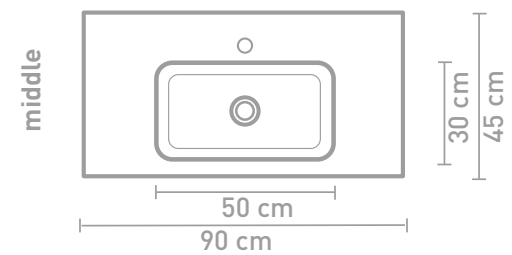

Size details - check our website for detailed technical information

90 CM