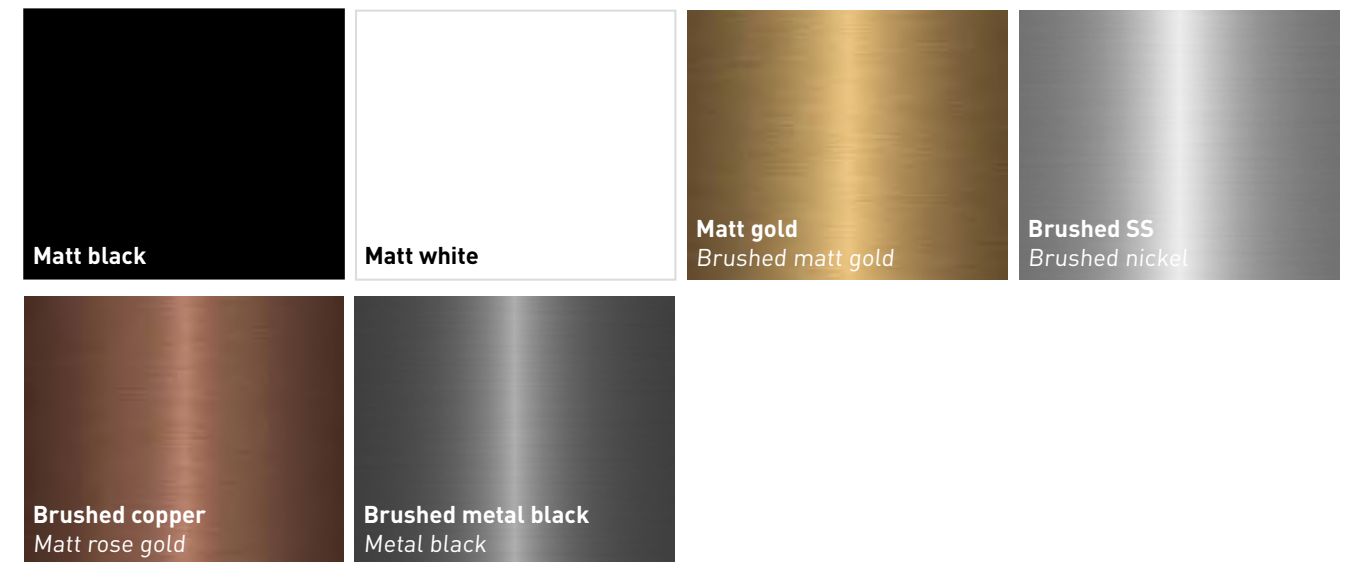

* The colours chalk white, smoked oak and matt grey are discontinued and available while supplies last.

Mirrors

Taps

Questions about your order?

Do you have a question about the status of an order? The Sanibell sales team is at your service and happy to answer your questions Monday through Friday from 8:30 am to 5:00 pm. Phone: +31 186 657347, WhatsApp: +31 653 338 385, E-mail: info@sanibell.nl