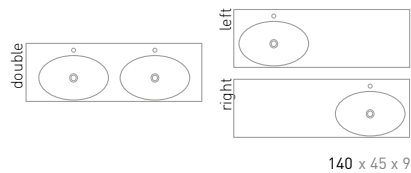

SMOOTH

Smooth cabinet 140 cm cabinets handleless lacquered matt black with Ferro frame for cabinets 1 drawer and washbasin in polystone matt white

NEW 45 | SMOOTH

WASHBASIN IN POLYSTONE

Measurement (w x d x h)	Version	Tap hole(s)	Sink
60 x 45 x 9 cm	middle	0 / 1	Single
80 x 45 x 9 cm	middle	0 / 1	Single
100 x 45 x 9 cm	middle	0 / 1	Single
100 x 45 x 9 cm	left	0 / 1	Single
100 x 45 x 9 cm	right	0 / 1	Single
120 x 45 x 9 cm	middle	0 / 1	Single
120 x 45 x 9 cm	left	0 / 1	Single
120 x 45 x 9 cm	right	0 / 1	Single
120 x 45 x 9 cm	double	0 / 2	Double
140 x 45 x 9 cm	left	0 / 1	Single
140 x 45 x 9 cm	right	0 / 1	Single
140 x 45 x 9 cm	double	0 / 2	Double
160 x 45 x 9 cm	double	0 / 2	Double
180 x 45 x 9 cm	double	0 / 2	Double