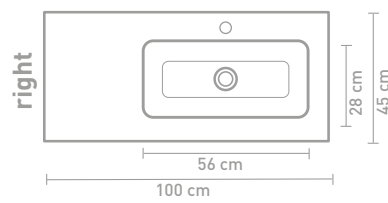

Size details - check our website for detailed technical information

60 CM

80 CM

100 CM

120 CM

140 CM

160 CM

Due to the manufacturing process, porcelain washbasins are subject to tolerances, so the actual size is almost always larger than the stated (rounded) width dimensions. The reason behind this is that the washbasin must fall well over the cabinets.