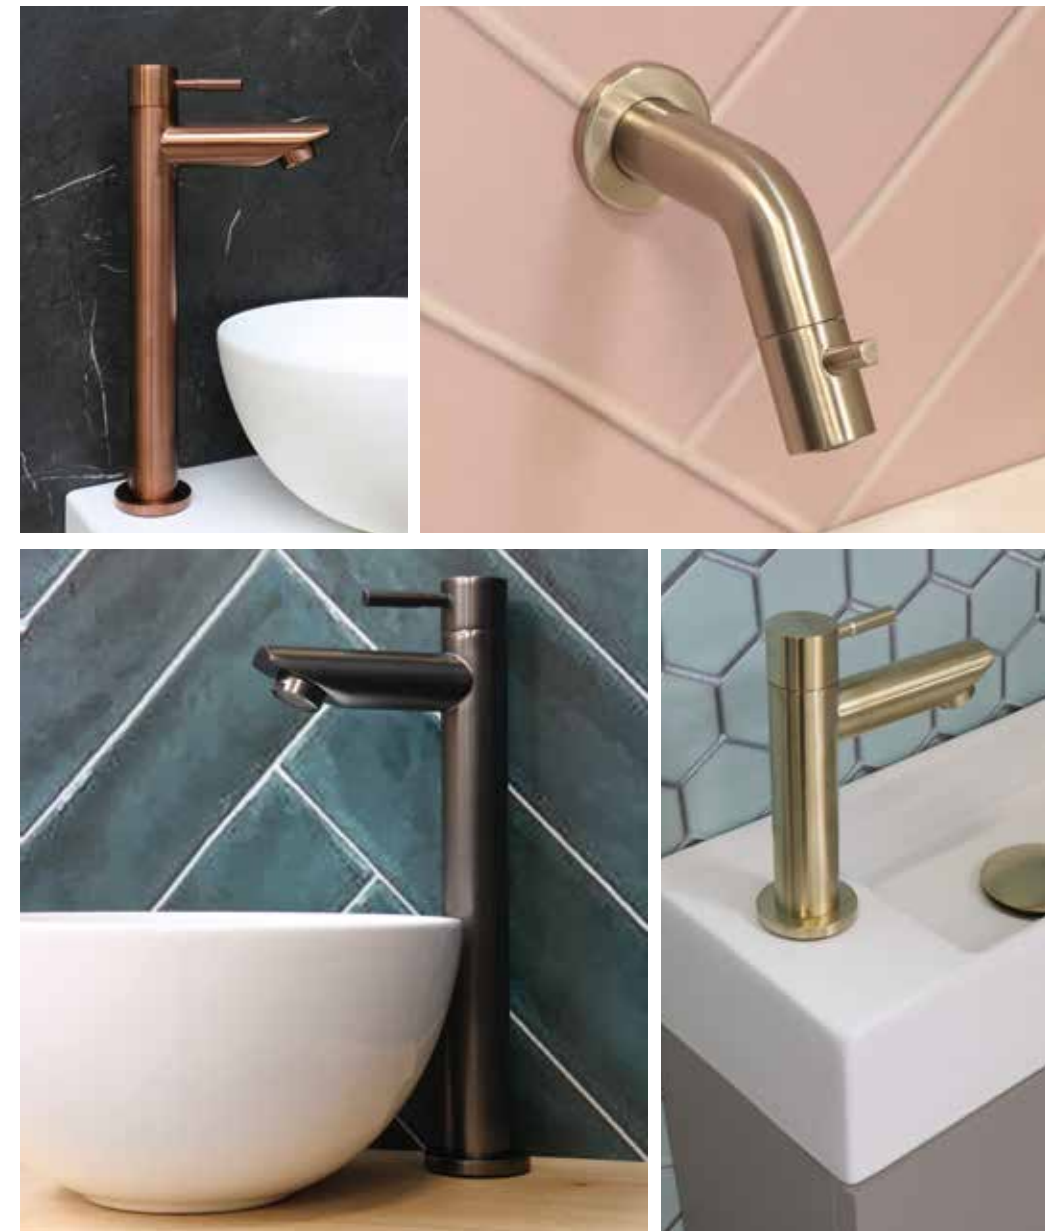

COLDWATER TAPS

Colour overview taps:

Colours are in accordance with mirrors with frame. The physical distance between mirror frame and tap ensures a good colour experience. See page 348.

Technical data

Description	Colours	Article number	Price incl. VAT
	Chrome	9902400	€ 213,48
	Matt black	9902401	€ 284,63
	Matt rose gold	9902402	€ 284,63
	Brushed matt gold	9902403	€ 284,63
	Metal black	9902404	€ 284,63
	Brushed nickel	9902405	€ 284,63