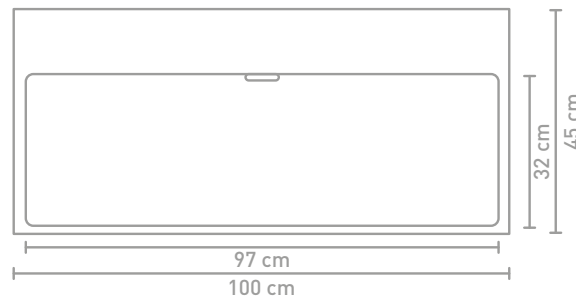

70 CM

100 CM

120 CM

Due to the manufacturing process, porcelain washbasins are subject to tolerances, so the actual size is almost always larger than the stated (rounded) width dimensions. The reason behind this is that the washbasin must fall well over the cabinets.