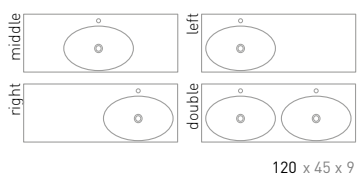

SMOOTH

Smooth cabinet 140 cm cabinets handleless lacquered matt black with Ferro frame for cabinets 1 drawer and washbasin in polystone matt white

NEW 45 | SMOOTH

WASHBASIN IN POLYSTONE

Measurement (w x d x h)	Version	Tap hole(s)	Sink
60 x 45 x 9 cm	middle	0 / 1	Single
80 x 45 x 9 cm	middle	0 / 1	Single
100 x 45 x 9 cm	middle	0 / 1	Single
100 x 45 x 9 cm	left	0 / 1	Single
100 x 45 x 9 cm	right	0 / 1	Single
120 x 45 x 9 cm	middle	0 / 1	Single
120 x 45 x 9 cm	left	0 / 1	Single
120 x 45 x 9 cm	right	0 / 1	Single
120 x 45 x 9 cm	double	0 / 2	Double
140 x 45 x 9 cm	left	0 / 1	Single
140 x 45 x 9 cm	right	0 / 1	Single
140 x 45 x 9 cm	double	0 / 2	Double
160 x 45 x 9 cm	double	0 / 2	Double
180 x 45 x 9 cm	double	0 / 2	Double