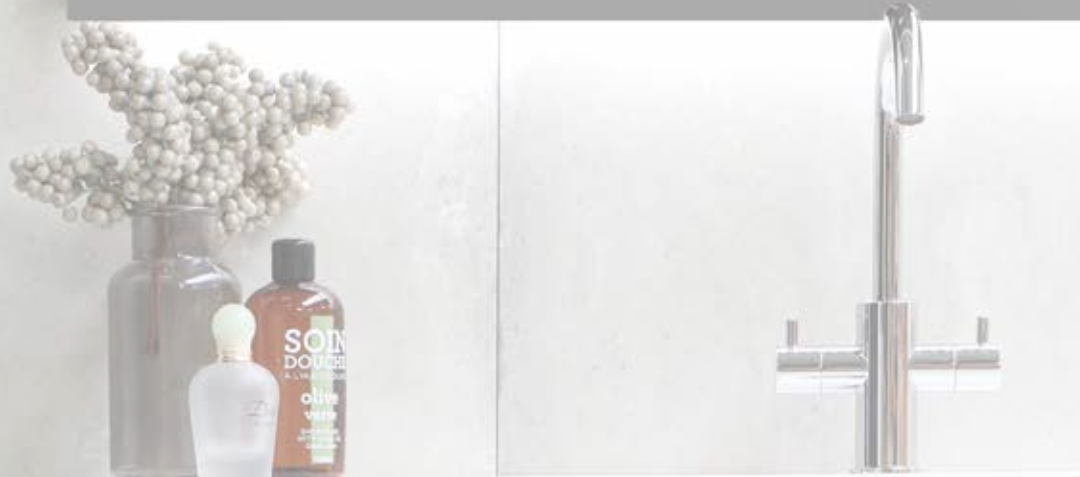

EXPIRING

45 | TABLET

The washbasin with plenty of storage space around the washbasin

The Tablet is a functional washbasin where ease of use is central. This washbasin has a lot of flat space next to of around the inner basin to store daily items. The Tablet is made of polystone and has a smooth surface. So very maintenance-friendly and easy to clean.

The Tablet is a washbasin that is ideal to combine with all 45 cm deep base cabinets from the INK collection

Something for every bathroom... Because this piece of furniture can also be extended with all the tall and semi-tall cabinets, mirrors and mirror cabinets from the INK collection.

TABLET