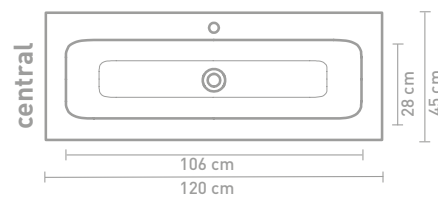

Size details - check our website for detailed technical information

80 CM

100 CM

140 CM

120 CM

160 CM

Description	Measurement (w x d x h in cm)	Colours	Taphole	Article number	Price incl. VAT
	80 x 45 x 1,5 washbasin central	Polystone gloss white	0	3407000	€ 629,04
		Polystone gloss white	1	3407001	€ 629,04
		Polystone matt white	0	3407200	€ 629,04
		Polystone matt white	1	3407201	€ 629,04