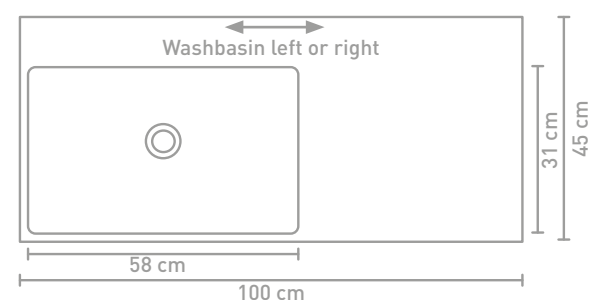

Unlimited cabinet 120 cm push-to-open copper oak and washbasin in porcelain high-gloss white

Unlimited cabinet 120 cm handle-less veneer natur and washbasin in porcelain gloss white

Size details - check our website for detailed technical information

160 CM

100 CM

Due to the manufacturing process, porcelain washbasins are subject to tolerances, so the actual size is almost always larger than the stated (rounded) width dimensions. The reason behind this is that the washbasin must fall well over the cabinets.