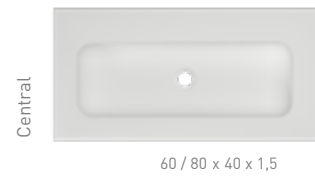

Height of sink

Material / colour

Polystone gloss white

Polystone matt white

Description	Measurement (w x d x h in cm)	Colours	Tap hole	Article number	Price incl. VAT
	60 x 40 x 1,5 washbasin central	Polystone gloss white	0	3407600	€ 439,25
		Polystone gloss white	1	3407601	€ 439,25
		Polystone matt white	0	3407700	€ 439,25
		Polystone matt white	1	3407701	€ 439,25