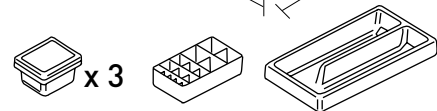

Incl. black non-slip matt that can be customized to your own liking.

Description	Measurement (width in cm)	Colours	Art.nr.	Price incl. VAT

WIDTH SIZE 60 CM:

2x **S**

60 cm	anthracite	2x 1910201	€ 199,27

This drawer division is suitable for the following sinks + cabinets with a width dimension of 60 cm:
Dock / Roots / Cabinet / Kraft / Aspekt / Post

1x **S** + 1x **M**

60 cm	anthracite	1910201 + 1910202	€ 266,86

This drawer division is suitable for the following sinks + cabinets with a width dimension of 60 cm:
Momento / Unlimited / United / Pitch / Topdeck

WIDTH SIZE 70 CM:

2x **S**

70 cm	anthracite	2x 1910201	€ 199,27

This drawer division is suitable for the following sinks + cabinets with a width dimension of 70 cm:
Kraft

1x **S** + 1x **M**

70 cm	anthracite	1910201 + 1910202	€ 266,86

This drawer division is suitable for the following sinks + cabinets with a width dimension of 70 cm:
Momento / Urban / Unlimited / United / Topdeck

WIDTH SIZE 80 CM:

2x **S**

80 cm	anthracite	2x 1910201	€ 199,27

This drawer division is suitable for the following sinks + cabinets with a width dimension of 80 cm:
Dock / Roots / Cabinet / Faktor / Kraft / Aspekt / Post

2x **M**

80 cm	anthracite	2x 1910202	€ 334,46

This drawer division is suitable for the following sinks + cabinets with a width dimension of 80 cm:
Momento / Unlimited / United / Pitch / Topdeck