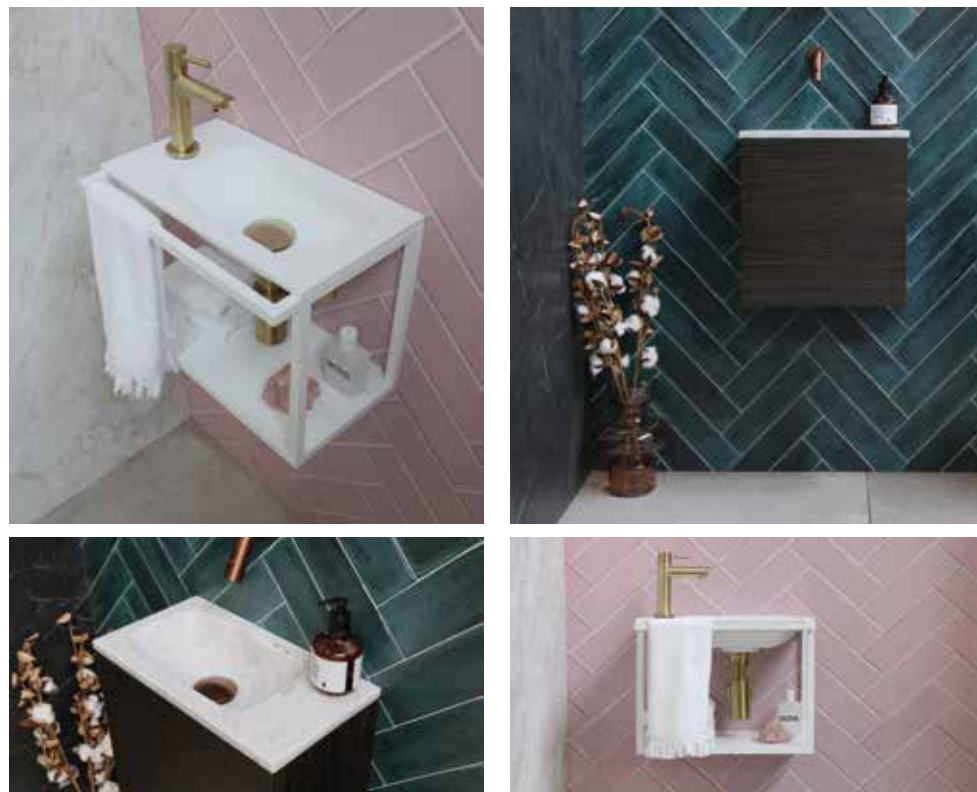

ENTER

Material / colour

Description	Measurement (w x d x h in cm)	Colours	Taphole	Article number	Price incl. VAT		
	40 x 22 x 1	Polystone gloss white	0	3404350	€ 269,72		
		Polystone gloss white	1	3404360	€ 269,72		
		Polystone matt white	0	3404351	€ 269,72		
		Polystone matt white	1	3404361	€ 269,72		
		Quartz grey	0	3404352	€ 351,05		
		Quartz grey	1	3404362	€ 351,05		
		Quartz black	0	3404353	€ 351,05		
		Quartz black	1	3404363	€ 351,05		
		Quartz concrete	0	3404354	€ 351,05		
		Quartz concrete	1	3404364	€ 351,05		
	40 x 22 x 1,6	Matt white marble	0	3404355	€ 440,50		
		Matt white marble	1	3404365	€ 440,50		
		Porcelain gloss white	0	3404356	€ 229,06		
		Porcelain gloss white	1	3404366	€ 229,06		
		Porcelain matt white	0	3404357	€ 296,83		
		Porcelain matt white	1	3404367	€ 296,83		
		Porcelain matt black	0	3404358	€ 296,83		
		Porcelain matt black	1	3404368	€ 296,83		
			40 x 22 x 40	Matt white		1222201	€ 345,63
				Matt taupe		1222203	€ 345,63
EXPIRING Matt grey				1222204	€ 345,63		
Matt anthracite				1222202	€ 345,63		
Matt black				1222205	€ 345,63		
Matt concrete green				1222206	€ 345,63		
NEW Matt cashmere grey				1222219	€ 345,63		
High-gloss white				1222200	€ 345,63		
Raw grey				1222210	€ 467,61		
Natural oak				1222207	€ 467,61		
Walnut		1222211	€ 467,61				
Charcoal oak		1222212	€ 467,61				
Greige oak		1222213	€ 467,61				
Copper oak		1222214	€ 467,61				
Pure oak		1222208	€ 467,61				
Intense oak		1222209	€ 467,61				
NEW Ivory oak		1222220	€ 467,61				
Veneer - Nature		1222215	€ 494,72				
Veneer - Ash grey*		1222216	€ 494,72				
Veneer - Chocolate*		1222217	€ 494,72				
Veneer - Charcoal*		1222218	€ 494,72				

* Coloured by Rubio Monocoat

Hand washbasin cabinets with push-to-open door handleless, universal rotating

	40 x 22 x 10	Matt white	1901201	€ 224,86
		Matt black	1901200	€ 224,86

Hand washbasin frame matt black and matt white made of steel

	40 x 26 x 29	Matt white	1901206	€ 348,68
		Matt black	1901205	€ 348,68