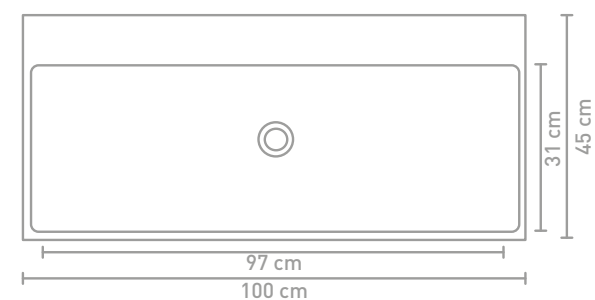

100 CM

160 CM

100 CM

Due to the manufacturing process, porcelain washbasins are subject to tolerances, so the actual size is almost always larger than the stated (rounded) width dimensions. The reason behind this is that the washbasin must fall well over the cabinets.