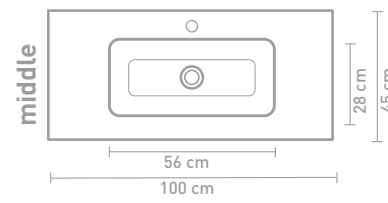

Size details - check our website for detailed technical information

60 CM

80 CM

100 CM

120 CM

140 CM

160 CM

Due to the manufacturing process, porcelain washbasins are subject to tolerances, so the actual size is almost always larger than the stated (rounded) width dimensions. The reason behind this is that the washbasin must fall well over the cabinets.