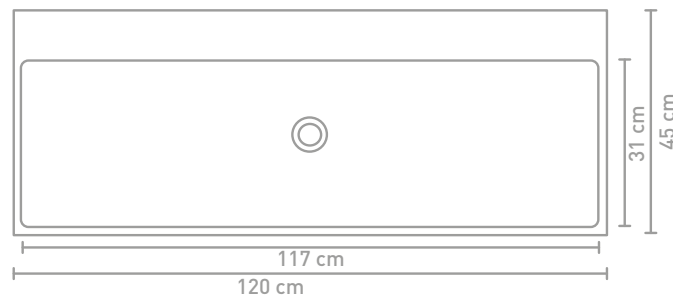

Size details - check our website for detailed technical information

60 CM

120 CM

70 CM

120 CM

80 CM

90 CM

140 CM

100 CM

160 CM

100 CM

Due to the manufacturing process, porcelain washbasins are subject to tolerances, so the actual size is almost always larger than the stated (rounded) width dimensions. The reason behind this is that the washbasin must fall well over the cabinets.

Description	Measurement (w x d x h in cm)	Colours	Taphole	Article number	Price incl. VAT

60 x 45 x 11

Porcelain gloss white
Porcelain gloss white

0
1

0202001
0202011

€ 697,35
€ 697,35

Washbasin in porcelain single basin

70 x 45 x 11

Porcelain gloss white
Porcelain gloss white

0
1

0202021
0202031

€ 804,09
€ 804,09

Washbasin in porcelain single basin

80 x 45 x 11

Porcelain gloss white
Porcelain gloss white

0
1

0202151
0202161

€ 903,71
€ 903,71

Washbasin in porcelain single basin

90 x 45 x 11

Porcelain gloss white
Porcelain gloss white

0
1

0202041
0202051

€ 967,76
€ 967,76

Washbasin in porcelain single basin

100 x 45 x 11

Porcelain gloss white
Porcelain gloss white
Porcelain gloss white

0
1
2

0202061
0202071
0202081

€ 1.046,03
€ 1.046,03
€ 1.046,03

NEW

washbasin centre

NEW

washbasin left

washbasin right

Washbasin in porcelain single basin