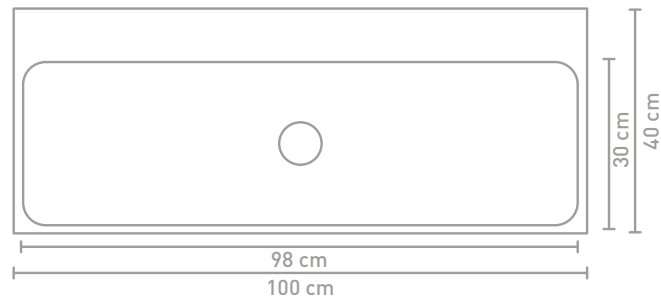

Unit cabinet 80 cm wooden rim greige oak and washbasin in porcelain gloss white

Size details - check our website for detailed technical information

60 CM

80 CM

100 CM

120 CM

Porcelain washbasins are subject to tolerances due to the manufacturing process, so the actual size is almost always larger than the stated (rounded) width dimensions. The reason behind this is that the washbasin must fall well over the base cabinet.