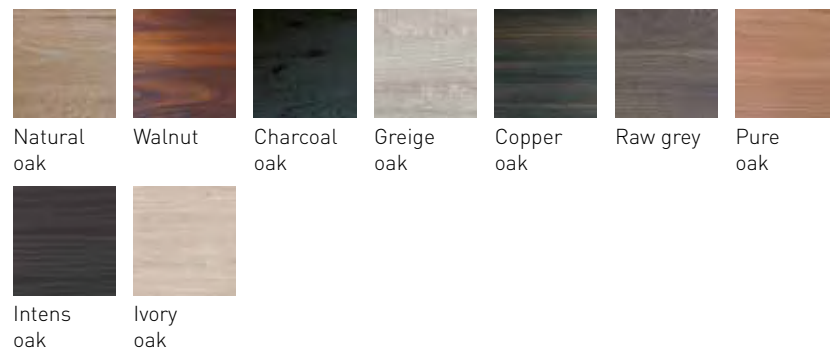

Colours

Description	Measurement (w x d x h in cm)	Colours	Article number	Price incl. VAT
Cabinets 2 drawers handleless wooden edge asymmetrical with straight upright fronts	60 x 45 x 65	Natural oak	1257903	€ 1.013,84
		Walnut	1257907	€ 1.013,84
		Charcoal oak	1257908	€ 1.013,84
		Greige oak	1257909	€ 1.013,84
		Copper oak	1257910	€ 1.013,84
		Raw grey	1257906	€ 1.013,84
		Pure oak	1257904	€ 1.013,84
		Intense oak	1257905	€ 1.013,84
		Ivory oak	1257902	€ 1.013,84

Cabinets 2 drawers handleless wood rim asymmetric with straight surface fronts	70 x 45 x 65	Natural oak	1257913	€ 1.134,47
		Walnut	1257917	€ 1.134,47
		Charcoal oak	1257918	€ 1.134,47
		Greige oak	1257919	€ 1.134,47
		Copper oak	1257920	€ 1.134,47
		Raw grey	1257916	€ 1.134,47
		Pure oak	1257914	€ 1.134,47
		Intense oak	1257915	€ 1.134,47
		Ivory oak	1257912	€ 1.134,47

Cabinets 2 drawers handleless wood rim asymmetric with straight surface fronts	80 x 45 x 65	Natural oak	1257923	€ 1.229,35
		Walnut	1257927	€ 1.229,35
		Charcoal oak	1257928	€ 1.229,35
		Greige oak	1257929	€ 1.229,35
		Copper oak	1257930	€ 1.229,35
		Raw grey	1257926	€ 1.229,35
		Pure oak	1257924	€ 1.229,35
		Intense oak	1257925	€ 1.229,35
		Ivory oak	1257922	€ 1.229,35

Cabinets 2 drawers handleless wooden edge asymmetrical with straight upright fronts	90 x 45 x 65	Natural oak	1257933	€ 1.337,78
		Walnut	1257937	€ 1.337,78
		Charcoal oak	1257938	€ 1.337,78
		Greige oak	1257939	€ 1.337,78
		Copper oak	1257940	€ 1.337,78
		Raw grey	1257936	€ 1.337,78
		Pure oak	1257934	€ 1.337,78
		Intense oak	1257935	€ 1.337,78
		Ivory oak	1257932	€ 1.337,78

Cabinets 2 drawers handleless wood rim asymmetric with straight surface fronts	100 x 45 x 65	Natural oak	1257943	€ 1.378,44
		Walnut	1257947	€ 1.378,44
		Charcoal oak	1257948	€ 1.378,44
		Greige oak	1257949	€ 1.378,44
		Copper oak	1257950	€ 1.378,44
		Raw grey	1257946	€ 1.378,44
		Pure oak	1257944	€ 1.378,44
		Intense oak	1257945	€ 1.378,44
		Ivory oak	1257942	€ 1.378,44