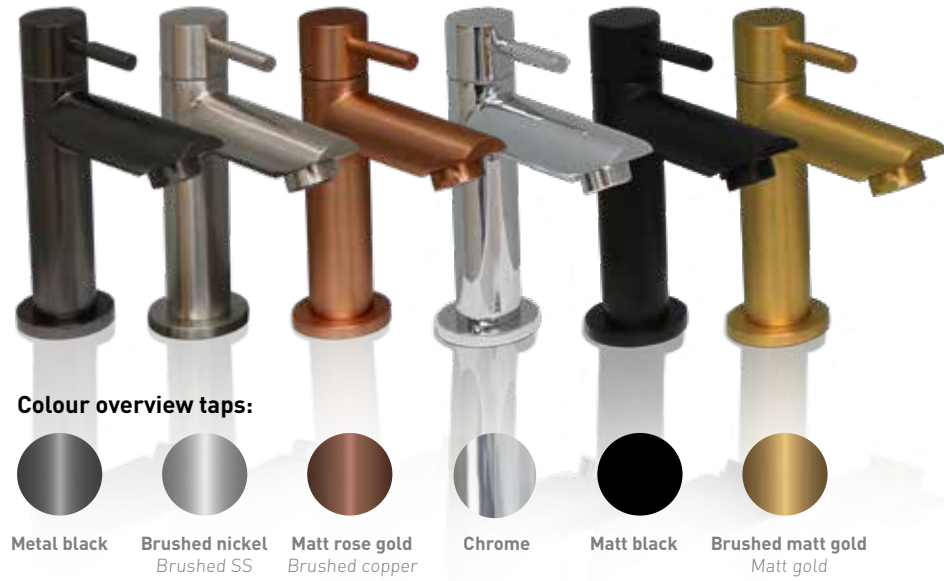

COLDWATER TAPS

Colour overview taps:

Colours are in accordance with mirrors with frame. The physical distance between mirror frame and tap ensures a good colour experience. See page 348.

Technical data

Description	Colours	Article number	Price incl. VAT
	Chrome	9902400	€ 213,48
	Matt black	9902401	€ 284,63
	Matt rose gold	9902402	€ 284,63
	Brushed matt gold	9902403	€ 284,63
	Metal black	9902404	€ 284,63
	Brushed nickel	9902405	€ 284,63