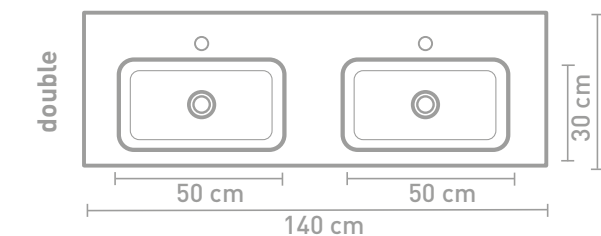

140 CM

Description	Measurement (w x d x h in cm)	Colours	Taphole	Article number	Price incl. VAT
EXPIRING	90 x 45 x 9 washbasin centre	Polystone gloss white	0	3416900	€ 629,04
		Polystone gloss white	1	3416901	€ 629,04
		Polystone gloss white	1	3416911	€ 629,04
	washbasin left	Polystone gloss white	0	3416910	€ 629,04
		Polystone gloss white	1	3416911	€ 629,04
	washbasin right	Polystone gloss white	0	3416920	€ 629,04
		Polystone gloss white	1	3416921	€ 629,04

Washbasin with single washbasin in polystone

EXPIRING	100 x 45 x 9 washbasin centre	Polystone gloss white	0	3416000	€ 680,27
		Polystone gloss white	1	3416001	€ 680,27

Washbasin with single washbasin in polystone

EXPIRING	120 x 45 x 9	Polystone gloss white	0	3416010	€ 818,32
		Polystone gloss white	2	3416011	€ 818,32

Washbasin with double washbasin polystone

EXPIRING	140 x 45 x 9	Polystone gloss white	0	3416020	€ 920,79
		Polystone gloss white	2	3416021	€ 920,79

Washbasin with double washbasin in polystone

	Chrome	9902048	€ 45,53
	Matt black	9902037	€ 68,31
	Matt rose gold	9902336	€ 68,31
	Brushed matt gold	9902334	€ 68,31
	Metal black	9902333	€ 68,31
	Brushed nickel	9902332	€ 68,31

Stop & go plug

	Chrome	9902047	€ 43,23
	Matt black	9902036	€ 64,04
	Matt rose gold	9902326	€ 64,04
	Brushed matt gold	9902324	€ 64,04
	Metal black	9902323	€ 64,04
	Brushed nickel	9902322	€ 64,04

Always open plug

Polystone gloss white	3430504	€ 129,50

Polystone gloss white	3430524	€ 129,50