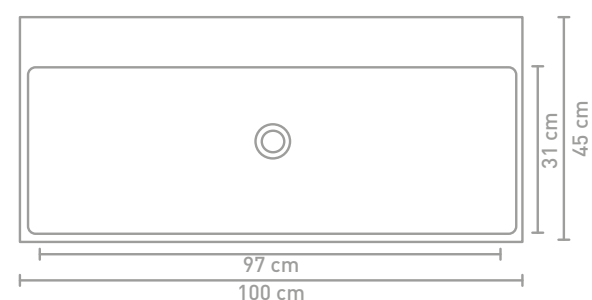

Size details - check our website for detailed technical information

60 CM

120 CM

70 CM

120 CM

80 CM

90 CM

140 CM

100 CM

160 CM

100 CM

Due to the manufacturing process, porcelain washbasins are subject to tolerances, so the actual size is almost always larger than the stated (rounded) width dimensions. The reason behind this is that the washbasin must fall well over the cabinets.

Description	Measurement (w x d x h in cm)	Colours	Taphole	Article number	Price incl. VAT

60 x 45 x 11

Porcelain gloss white
Porcelain gloss white

0
1

0202001
0202011

€ 697,35
€ 697,35

Washbasin in porcelain single basin

70 x 45 x 11

Porcelain gloss white
Porcelain gloss white

0
1

0202021
0202031

€ 804,09
€ 804,09

Washbasin in porcelain single basin

80 x 45 x 11

Porcelain gloss white
Porcelain gloss white

0
1

0202151
0202161

€ 903,71
€ 903,71

Washbasin in porcelain single basin

90 x 45 x 11

Porcelain gloss white
Porcelain gloss white

0
1

0202041
0202051

€ 967,76
€ 967,76

Washbasin in porcelain single basin

100 x 45 x 11

Porcelain gloss white
Porcelain gloss white
Porcelain gloss white

0
1
2

0202061
0202071
0202081

€ 1.046,03
€ 1.046,03
€ 1.046,03

NEW

washbasin centre

NEW

washbasin left

washbasin right

Washbasin in porcelain single basin