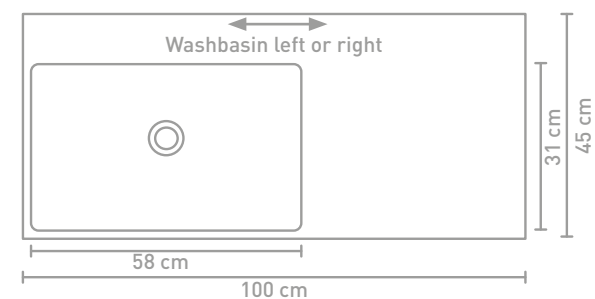

100 CM

160 CM

100 CM

Due to the manufacturing process, porcelain washbasins are subject to tolerances, so the actual size is almost always larger than the stated (rounded) width dimensions. The reason behind this is that the washbasin must fall well over the cabinets.