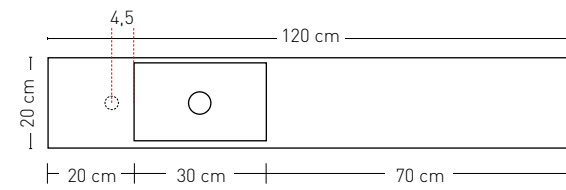

Break - Surface-mounted bowl polystone rectangle

NICE & EASY

Nice (with integrated basin)

Easy (with surface-mounted bowl)

Material / colour

Polystone gloss white Polystone matt white

Technical data

NICE left - can be shortened on both sides
Sideskirts on left-hand side