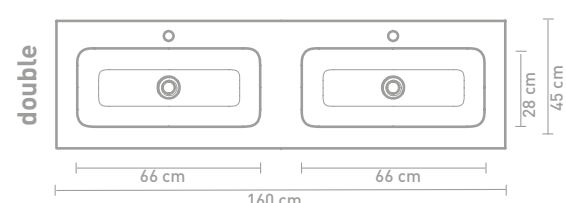

Size details - check our website for detailed technical information

60 CM

80 CM

100 CM

120 CM

140 CM

160 CM

Due to the manufacturing process, porcelain washbasins are subject to tolerances, so the actual size is almost always larger than the stated (rounded) width dimensions. The reason behind this is that the washbasin must fall well over the cabinets.