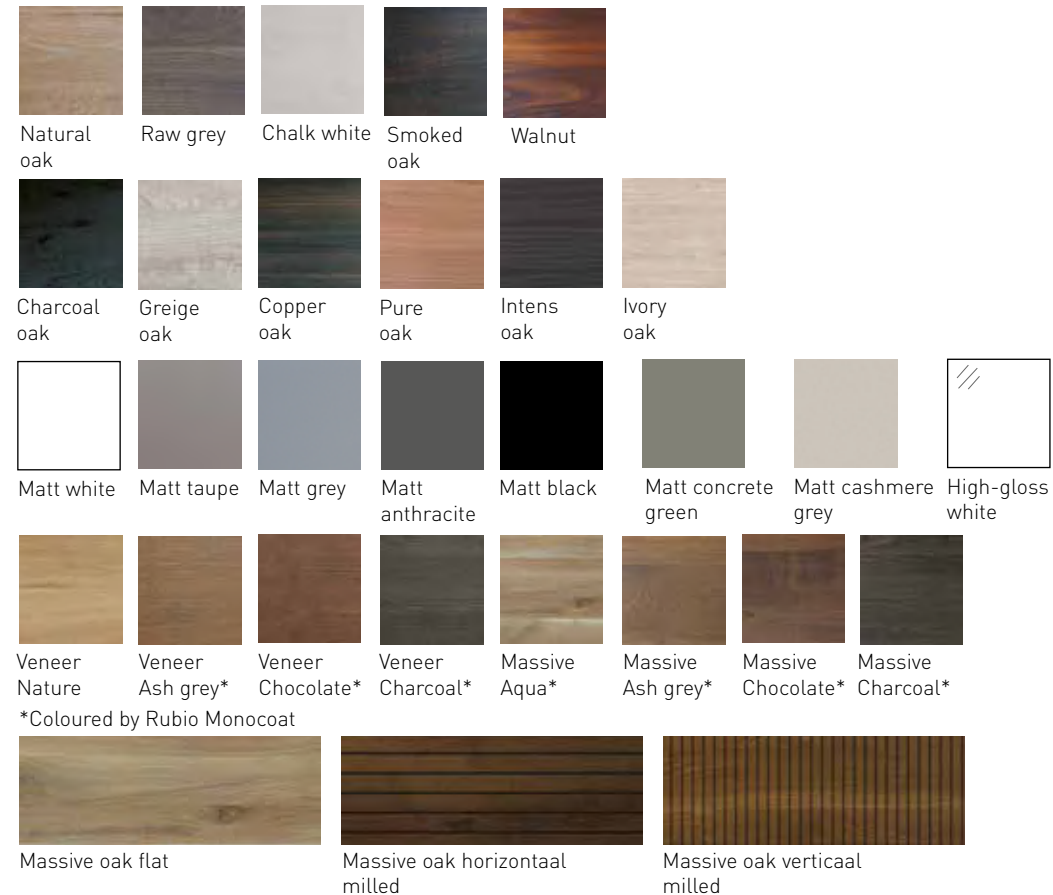

Colours

No tree is the same. Our with knotty oak veneered or solid oak furniture can sometimes have some colour differences between the cabinets. These possible colour differences are often easy to solve with the Rubio Monocoat maintenance package in the colour of the furniture. With a few drops of oil on a cloth, the furniture can easily be re-coloured.