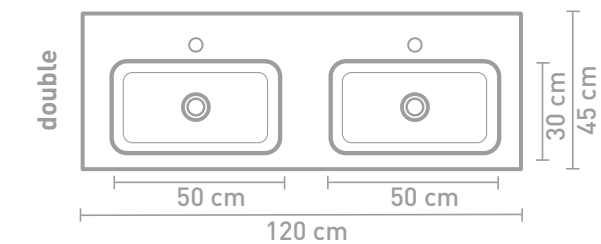

Size details - check our website for detailed technical information

90 CM

100 CM

120 CM

140 CM

Description	Measurement (w x d x h in cm)	Colours	Taphole	Article number	Price incl. VAT
EXPIRING	90 x 45 x 9 washbasin centre	Polystone gloss white	0	3416900	€ 629,04
		Polystone gloss white	1	3416901	€ 629,04
		Polystone gloss white	1	3416911	€ 629,04
	washbasin left	Polystone gloss white	0	3416910	€ 629,04
		Polystone gloss white	1	3416911	€ 629,04
	washbasin right	Polystone gloss white	0	3416920	€ 629,04
		Polystone gloss white	1	3416921	€ 629,04

Washbasin with single washbasin in polystone

EXPIRING	100 x 45 x 9 washbasin centre	Polystone gloss white	0	3416000	€ 680,27
		Polystone gloss white	1	3416001	€ 680,27

Washbasin with single washbasin in polystone

EXPIRING	120 x 45 x 9	Polystone gloss white	0	3416010	€ 818,32
		Polystone gloss white	2	3416011	€ 818,32

Washbasin with double washbasin polystone

EXPIRING	140 x 45 x 9	Polystone gloss white	0	3416020	€ 920,79
		Polystone gloss white	2	3416021	€ 920,79

Washbasin with double washbasin in polystone

	Chrome	9902048	€ 45,53
	Matt black	9902037	€ 68,31
	Matt rose gold	9902336	€ 68,31
	Brushed matt gold	9902334	€ 68,31
	Metal black	9902333	€ 68,31
	Brushed nickel	9902332	€ 68,31

Stop & go plug

	Chrome	9902047	€ 43,23
	Matt black	9902036	€ 64,04
	Matt rose gold	9902326	€ 64,04
	Brushed matt gold	9902324	€ 64,04
	Metal black	9902323	€ 64,04
	Brushed nickel	9902322	€ 64,04

Always open plug

Polystone gloss white	3430504	€ 129,50

Polystone gloss white	3430524	€ 129,50