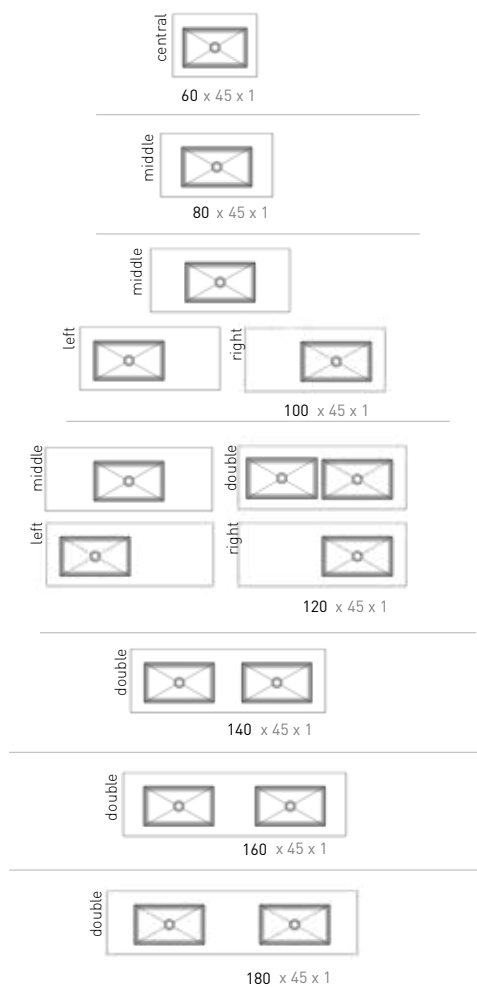

Post cabinet 120 cm push-to-open chocolate horizontal milled and washbasin in Calacatta matt

45 | POST

WASHBASIN IN CERAMIC SLAB

Measurement (w x d x h) Version Tap hol(es) Sink

60 x 45 x 1 cm	Central	0 / 1	Single
80 x 45 x 1 cm	Middle	0 / 1	Single
100 x 45 x 1 cm	Middle	0 / 1	Single
100 x 45 x 1 cm	Left	0 / 1	Single
100 x 45 x 1 cm	Right	0 / 1	Single
120 x 45 x 1 cm	Middle	0 / 1	Single
120 x 45 x 1 cm	Left	0 / 1	Single
120 x 45 x 1 cm	Right	0 / 1	Single
120 x 45 x 1 cm	Double	0 / 2	Double
140 x 45 x 1 cm	Double	0 / 2	Double
160 x 45 x 1 cm	Double	0 / 2	Double
180 x 45 x 1 cm	Double	0 / 2	Double