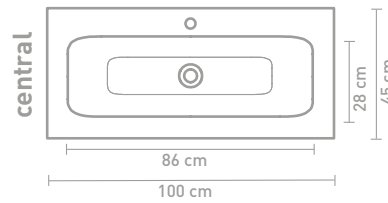

Size details - check our website for detailed technical information

60 CM

80 CM

100 CM

120 CM

140 CM

160 CM

Due to the manufacturing process, porcelain washbasins are subject to tolerances, so the actual size is almost always larger than the stated (rounded) width dimensions. The reason behind this is that the washbasin must fall well over the cabinets.