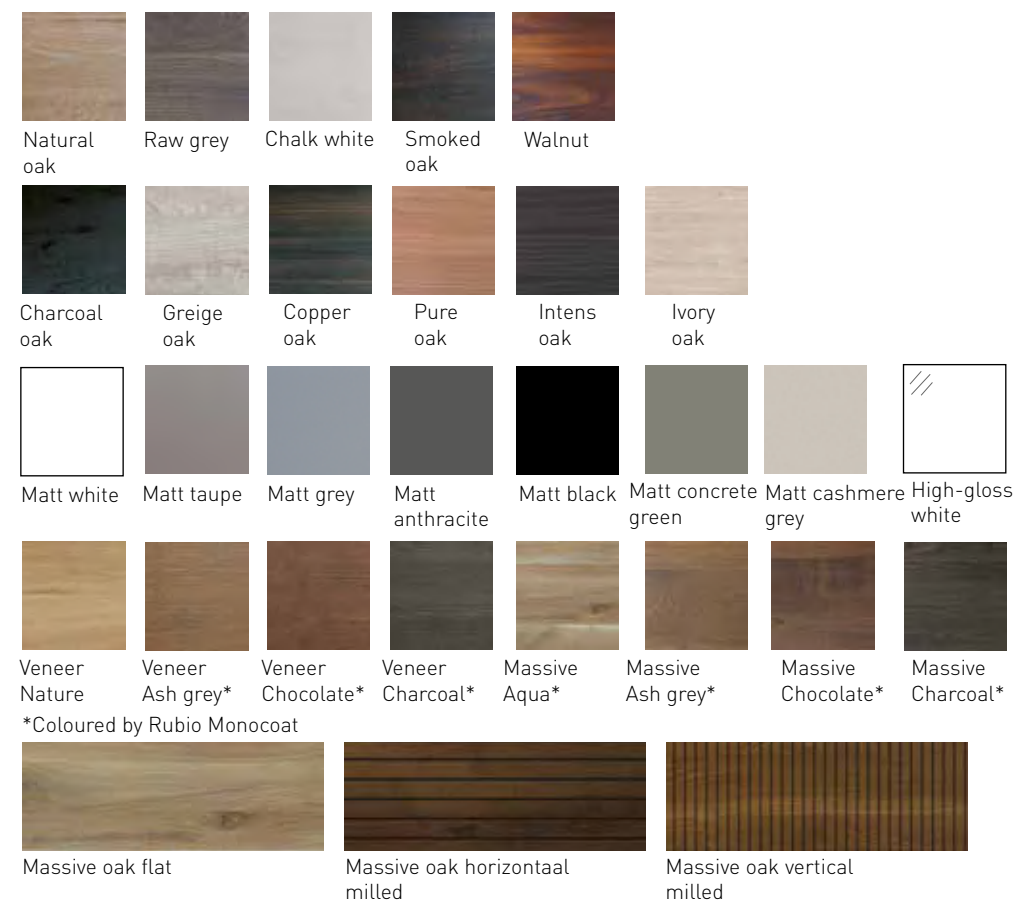

Colours

No tree is the same. Our with knotty oak veneered or solid oak furniture can sometimes have some colour differences between the cabinets. These possible colour differences are often easy to solve with the Rubio Monocoat maintenance package in the colour of the furniture. With a few drops of oil on a cloth, the furniture can easily be re-coloured.