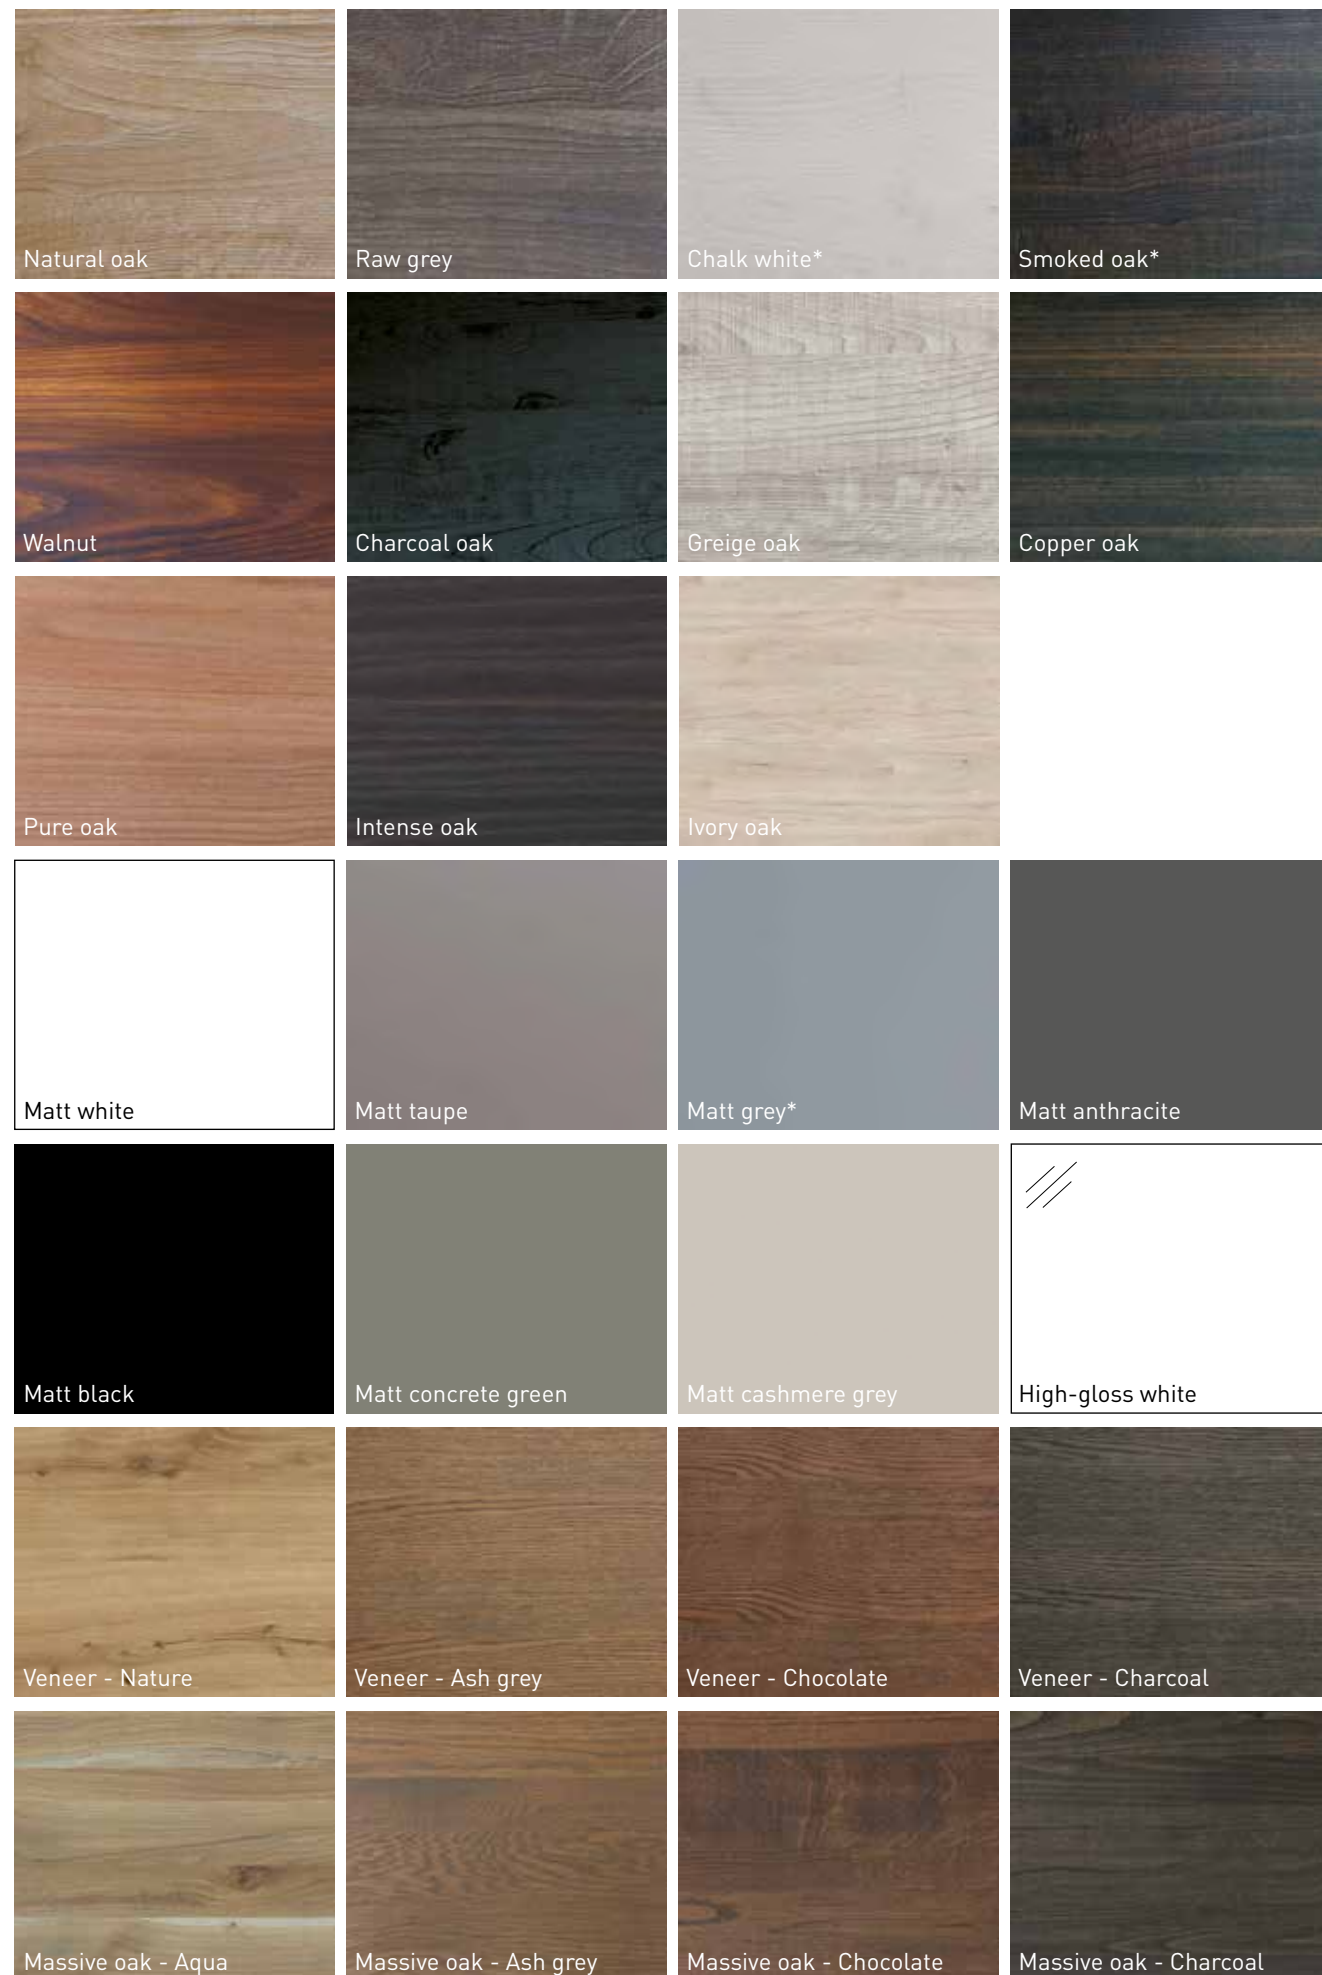

* The colours chalk white, smoked oak and matt grey are discontinued and available while supplies last.

Mirrors

Taps

Questions about your order?

Do you have a question about the status of an order? The Sanibell sales team is at your service and happy to answer your questions Monday through Friday from 8:30 am to 5:00 pm. Phone: +31 186 657347, WhatsApp: +31 653 338 385, E-mail: info@sanibell.nl