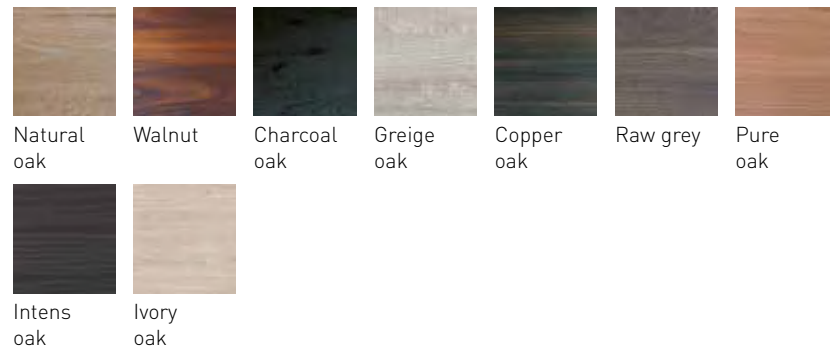

Colours

Description	Measurement (w x d x h in cm)	Colours	Article number	Price incl. VAT
 Cabinets 2 drawers handleless wood rim with straight surface fronts	60 x 45 x 52	Natural oak	1257103	€ 964,91
		Walnut	1257107	€ 964,91
		Charcoal oak	1257108	€ 964,91
		Greige oak	1257109	€ 964,91
		Copper oak	1257110	€ 964,91
		Raw grey	1257106	€ 964,91
		Pure oak	1257104	€ 964,91
		Intense oak	1257105	€ 964,91
		NEW Ivory oak	1257102	€ 964,91

 Cabinets 2 drawers handleless wood rim with straight surface fronts	70 x 45 x 52	Natural oak	1257113	€ 1.075,91
		Walnut	1257117	€ 1.075,91
		Charcoal oak	1257118	€ 1.075,91
		Greige oak	1257119	€ 1.075,91
		Copper oak	1257120	€ 1.075,91
		Raw grey	1257116	€ 1.075,91
		Pure oak	1257114	€ 1.075,91
		Intense oak	1257115	€ 1.075,91
		NEW Ivory oak	1257112	€ 1.075,91

 Cabinets 2 drawers handleless wood rim with straight surface fronts	80 x 45 x 52	Natural oak	1257123	€ 1.169,85
		Walnut	1257127	€ 1.169,85
		Charcoal oak	1257128	€ 1.169,85
		Greige oak	1257129	€ 1.169,85
		Copper oak	1257130	€ 1.169,85
		Raw grey	1257126	€ 1.169,85
		Pure oak	1257124	€ 1.169,85
		Intense oak	1257125	€ 1.169,85
		NEW Ivory oak	1257122	€ 1.169,85

 Cabinets 2 drawers handleless wood rim with straight surface fronts	90 x 45 x 52	Natural oak	1257133	€ 1.265,19
		Walnut	1257137	€ 1.265,19
		Charcoal oak	1257138	€ 1.265,19
		Greige oak	1257139	€ 1.265,19
		Copper oak	1257140	€ 1.265,19
		Raw grey	1257136	€ 1.265,19
		Pure oak	1257134	€ 1.265,19
		Intense oak	1257135	€ 1.265,19
		NEW Ivory oak	1257132	€ 1.265,19

 Cabinets 2 drawers handleless wood rim with straight surface fronts	100 x 45 x 52	Natural oak	1257143	€ 1.292,24
		Walnut	1257147	€ 1.292,24
		Charcoal oak	1257148	€ 1.292,24
		Greige oak	1257149	€ 1.292,24
		Copper oak	1257150	€ 1.292,24
		Raw grey	1257146	€ 1.292,24
		Pure oak	1257144	€ 1.292,24
		Intense oak	1257145	€ 1.292,24
		NEW Ivory oak	1257142	€ 1.292,24