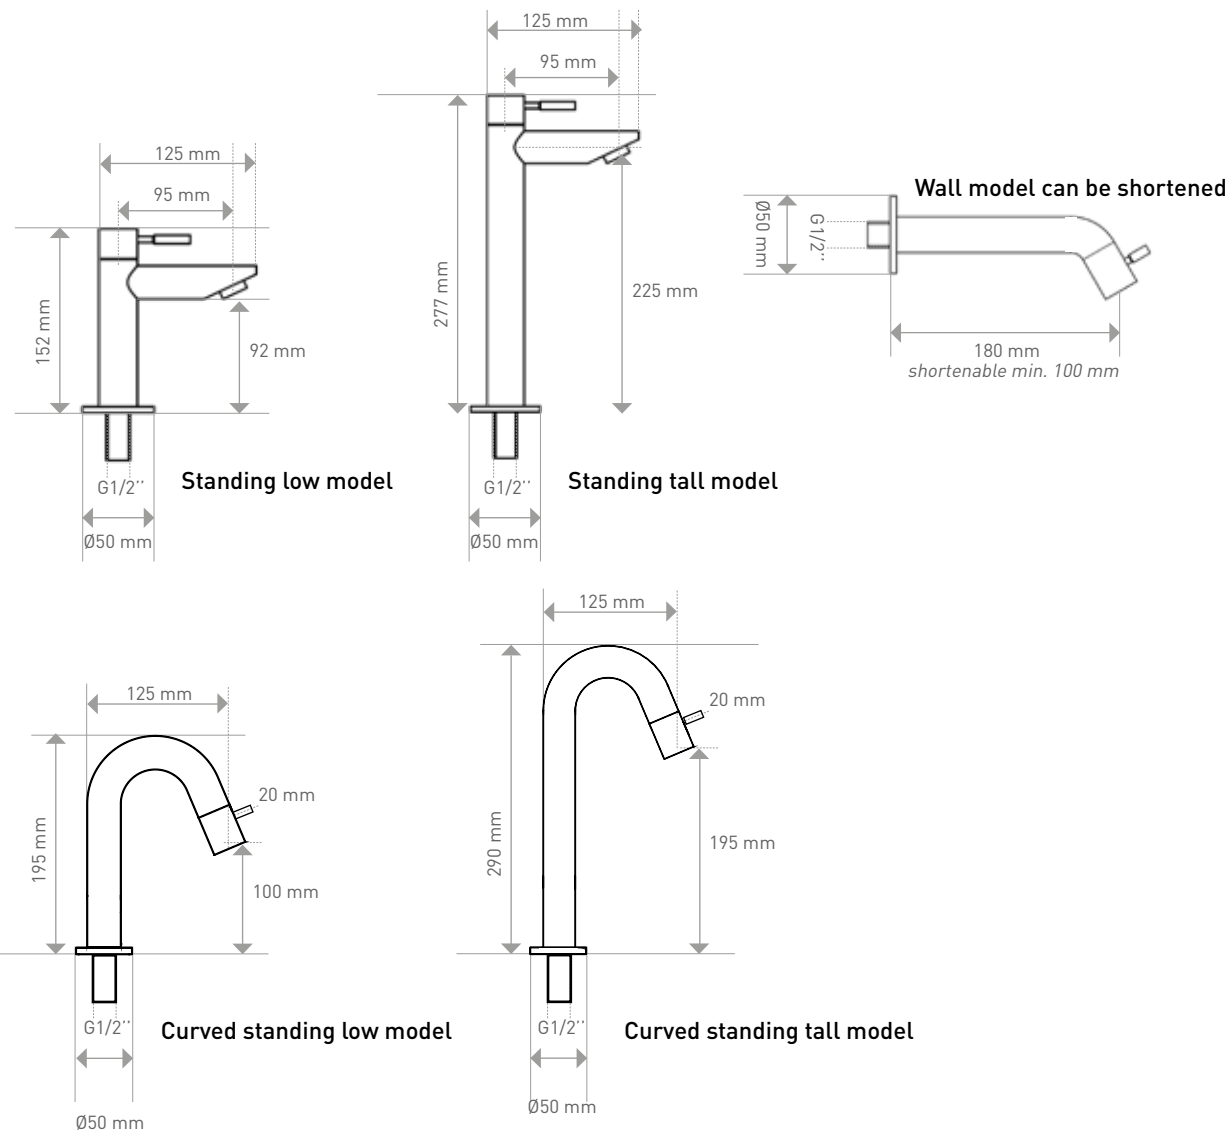

COLDWATER TAPS

Colour overview taps:

Colours are in accordance with mirrors with frame. The physical distance between mirror frame and tap ensures a good colour experience. See page 348.

Technical data

Description	Colours	Article number	Price incl. VAT
	Chrome	9902400	€ 213,48
	Matt black	9902401	€ 284,63
	Matt rose gold	9902402	€ 284,63
	Brushed matt gold	9902403	€ 284,63
	Metal black	9902404	€ 284,63
	Brushed nickel	9902405	€ 284,63