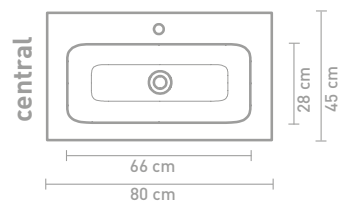

Size details - check our website for detailed technical information

60 CM

80 CM

100 CM

120 CM

140 CM

160 CM

Due to the manufacturing process, porcelain washbasins are subject to tolerances, so the actual size is almost always larger than the stated (rounded) width dimensions. The reason behind this is that the washbasin must fall well over the cabinets.