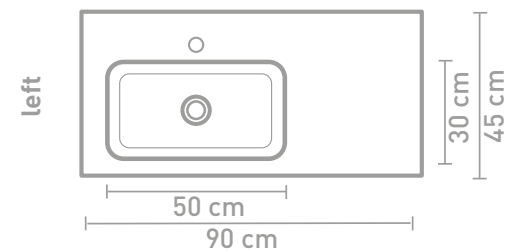

Size details - check our website for detailed technical information

90 CM