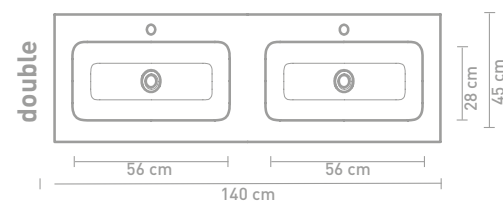

Size details - check our website for detailed technical information

60 CM

80 CM

100 CM

120 CM

140 CM

160 CM

Due to the manufacturing process, porcelain washbasins are subject to tolerances, so the actual size is almost always larger than the stated (rounded) width dimensions. The reason behind this is that the washbasin must fall well over the cabinets.