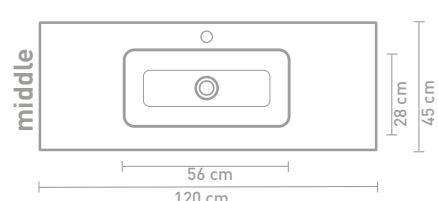

Size details - check our website for detailed technical information

80 CM

100 CM

140 CM

120 CM

160 CM

Description	Measurement (w x d x h in cm)	Colours	Taphole	Article number	Price incl. VAT
	80 x 45 x 1,5 washbasin central	Polystone gloss white	0	3407000	€ 629,04
		Polystone gloss white	1	3407001	€ 629,04
		Polystone matt white	0	3407200	€ 629,04
		Polystone matt white	1	3407201	€ 629,04