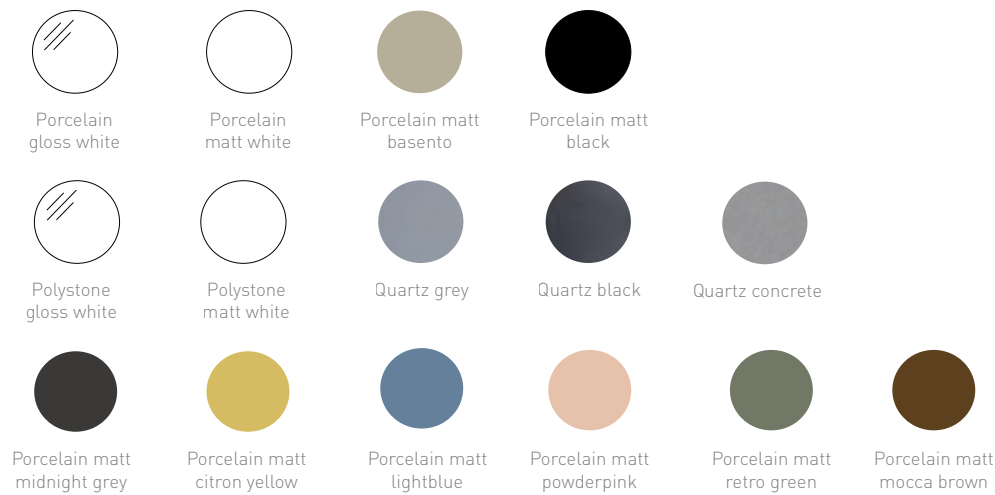

Material / colour

Description	Measurement (w x d x h in cm)	Colours	Taphole	Article number	Price incl. VAT
Ø 40 x 12		Polystone gloss white	0	3430420	€ 277,52
		Polystone matt white	0	3430421	€ 277,52
		Quartz grey	0	3430422	€ 360,06
		Quartz black	0	3430423	€ 360,06
		Quartz concrete	0	3430426	€ 360,06

Jazz large surface-mounted washbasin in polystone or quartz

Ø 40 x 14		Porcelain gloss white	0	0300290	€ 281,79
		Porcelain matt white	0	0300291	€ 419,84
		Porcelain matt black	0	0300292	€ 419,84
		Porcelain matt midnight grey	0	0300293	€ 419,84
		Porcelain matt citron yellow	0	0300294	€ 419,84
		Porcelain matt lightblue	0	0300295	€ 419,84
		Porcelain matt powderpink	0	0300296	€ 419,84
		Porcelain matt retro green	0	0300297	€ 419,84
		Porcelain matt mocca brown	0	0300298	€ 419,84

Otello surface-mounted washbasin in porcelain

Ø 40 x 12	Porcelain gloss white	0	0203071	€ 526,57

Yale round surface-mounted washbasin in porcelain

39 x 37 x 12	Porcelain gloss white	0	0203081	€ 510,92

Yale square surface-mounted washbasin in porcelain

50 x 38 x 11	Porcelain gloss white	0	0203011	€ 506,64

Unlimited surface-mounted washbasin in porcelain