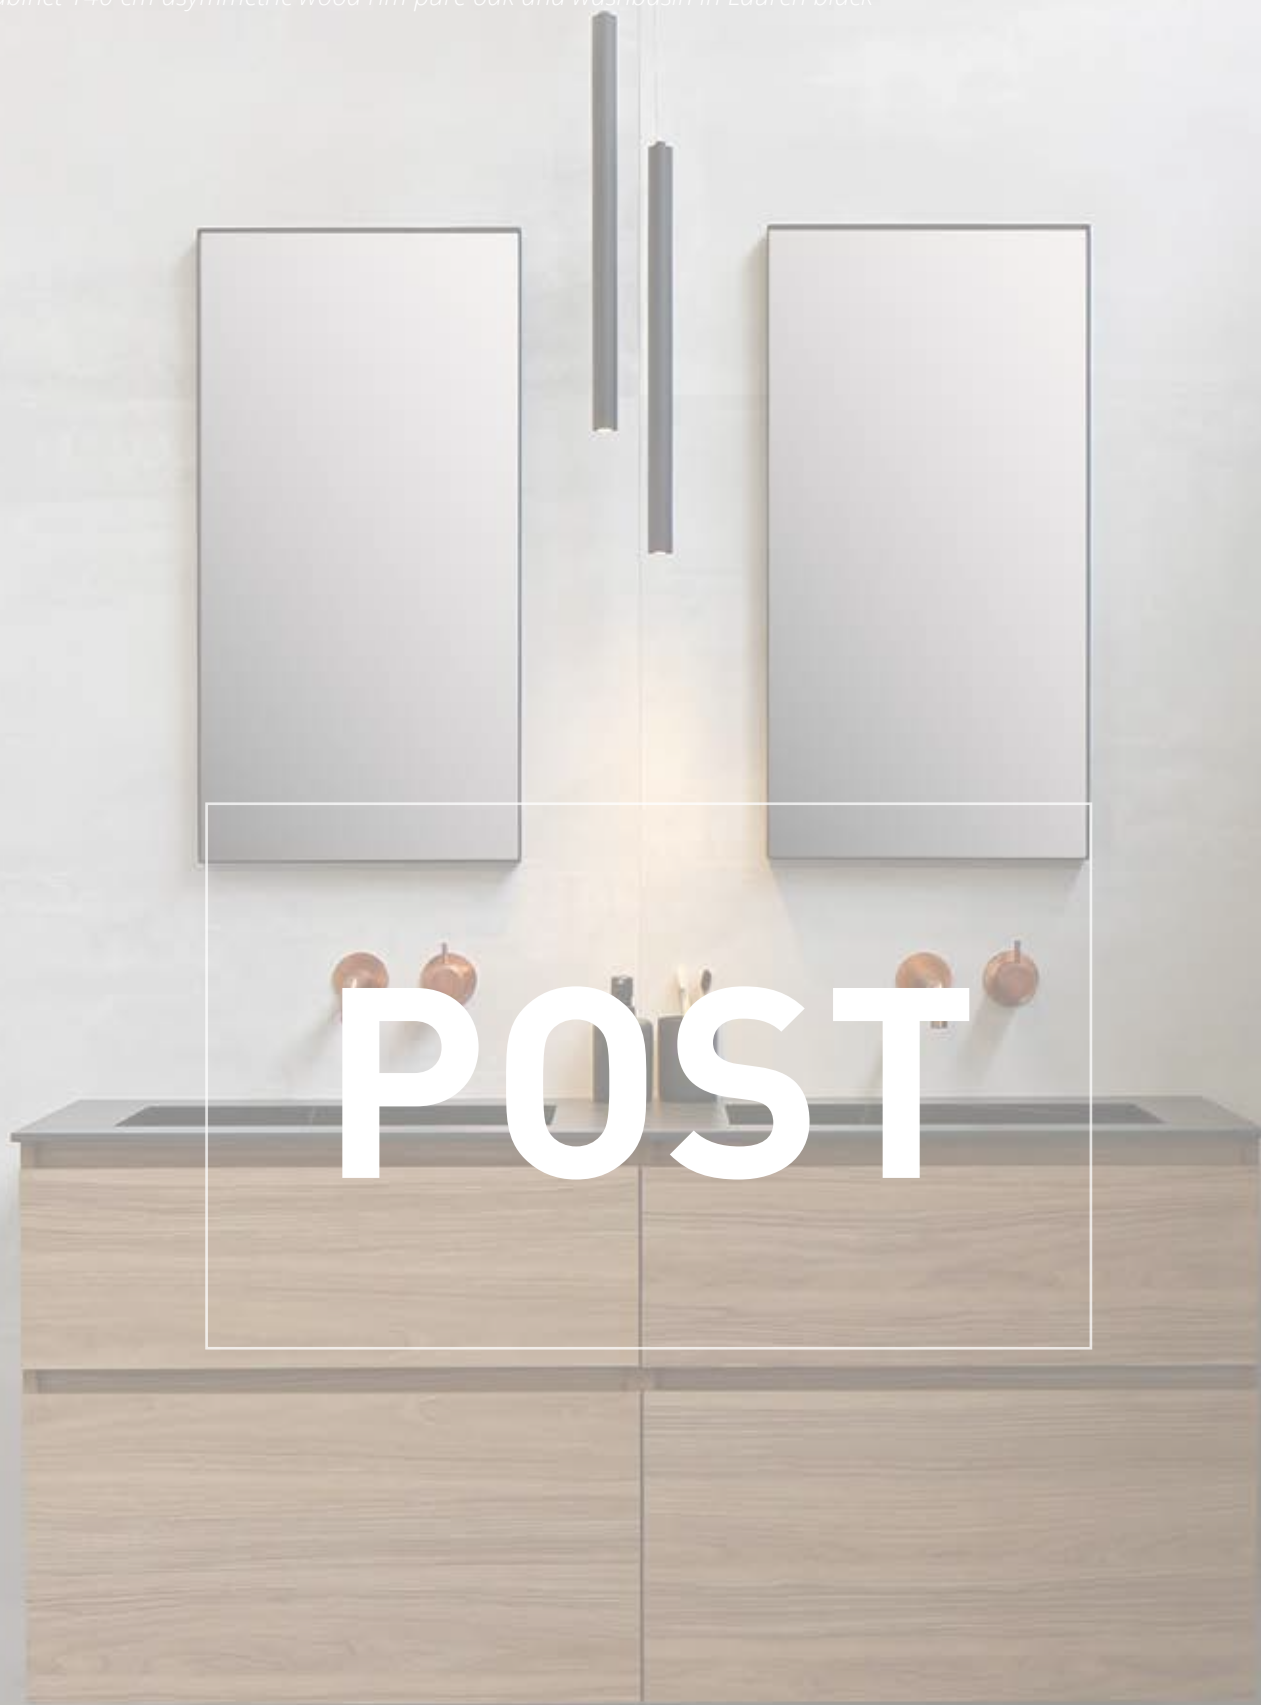

45 | POST

The washbasin Post is made of 10 mm thick ceramic tile material with superior technical properties. The 100% natural, ceramic tile material is made of granite materials, glass minerals and natural oxides. These tile slabs are compressed under extremely high pressure and then passed through a furnace at a temperature of 1,200 degrees. This compacting process creates a hard and aesthetic tile material that is low-maintenance, non-porous and particularly scratch- and heat-resistant, and also guarantees a long lifespan. These slim ceramic washbasins come in 7 widths and are available in 3 matt colours: white marble (Calacatta matt), grey marble (Armani Grey matt) and black marble (Lauren Black Matt) and 1 gloss white marble colour (Statuario Gloss). The Post washbasin has a washbasin with a central, sloping envelope base and combines well with all 45 cm deep base cabinets in the INK collection.