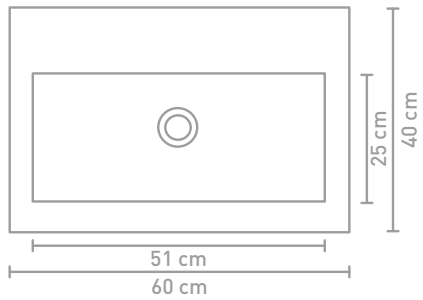

Size details - check our website for detailed technical information

60 CM

80 CM