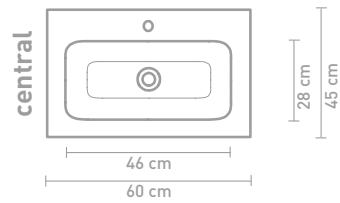

Size details - check our website for detailed technical information

60 CM

80 CM

100 CM

120 CM

140 CM

160 CM

Due to the manufacturing process, porcelain washbasins are subject to tolerances, so the actual size is almost always larger than the stated (rounded) width dimensions. The reason behind this is that the washbasin must fall well over the cabinets.