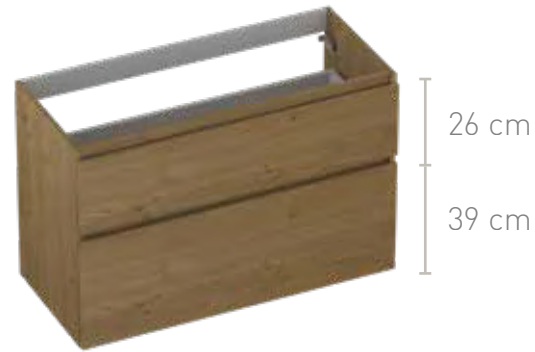

45 | CABINETS 2 DRAWERS HANDLELESS VENEER OAK ASYMMETRIC

Measurement (w x d x h)

- 60 x 45 x 65 cm
- 70 x 45 x 65 cm
- 80 x 45 x 65 cm
- 90 x 45 x 65 cm
- 100 x 45 x 65 cm
- 120 x 45 x 65 cm
- 120 x 45 x 65 cm (2 drawers | 2 x 60 cm cabinets)
- 140 x 45 x 65 cm (2 drawers | 2 x 70 cm cabinets)
- 160 x 45 x 65 cm (2 drawers | 2 x 80 cm cabinets)
- 180 x 45 x 65 cm (2 drawers | 2 x 90 cm cabinets)

Colours

*Coloured by Rubio Monocoat

No tree is the same. Our with knotty oak veneered or solid oak furniture can sometimes have some colour differences between the cabinets. These possible colour differences are often easy to solve with the Rubio Monocoat maintenance package in the colour of the furniture. With a few drops of oil on a cloth, the furniture can easily be re-coloured.

Description	Measurement (w x d x h in cm)	Colours	Article number	Price incl. VAT
	60 x 45 x 65	Veneer - Nature	1221800	€ 1.760,66
		Veneer - Ash grey	1221801	€ 1.760,66
		Veneer - Chocolate	1221802	€ 1.760,66
		Veneer - Charcoal	1221803	€ 1.760,66

Cabinets 2 drawers handleless veneer oak asymmetric with straight surface fronts

	70 x 45 x 65	Veneer - Nature	1221810	€ 1.896,20
		Veneer - Ash grey	1221811	€ 1.896,20
		Veneer - Chocolate	1221812	€ 1.896,20
		Veneer - Charcoal	1221813	€ 1.896,20

Cabinets 2 drawers handleless veneer oak asymmetric with straight surface fronts

	80 x 45 x 65	Veneer - Nature	1221820	€ 1.963,97
		Veneer - Ash grey	1221821	€ 1.963,97
		Veneer - Chocolate	1221822	€ 1.963,97
		Veneer - Charcoal	1221823	€ 1.963,97

Cabinets 2 drawers handleless veneer oak asymmetric with straight surface fronts

	90 x 45 x 65	Veneer - Nature	1221830	€ 2.031,74
		Veneer - Ash grey	1221831	€ 2.031,74
		Veneer - Chocolate	1221832	€ 2.031,74
		Veneer - Charcoal	1221833	€ 2.031,74

Cabinets 2 drawers handleless veneer oak asymmetric with straight surface fronts

	100 x 45 x 65	Veneer - Nature	1221840	€ 2.099,51
		Veneer - Ash grey	1221841	€ 2.099,51
		Veneer - Chocolate	1221842	€ 2.099,51
		Veneer - Charcoal	1221843	€ 2.099,51

Cabinets 2 drawers handleless veneer oak asymmetric with straight surface fronts