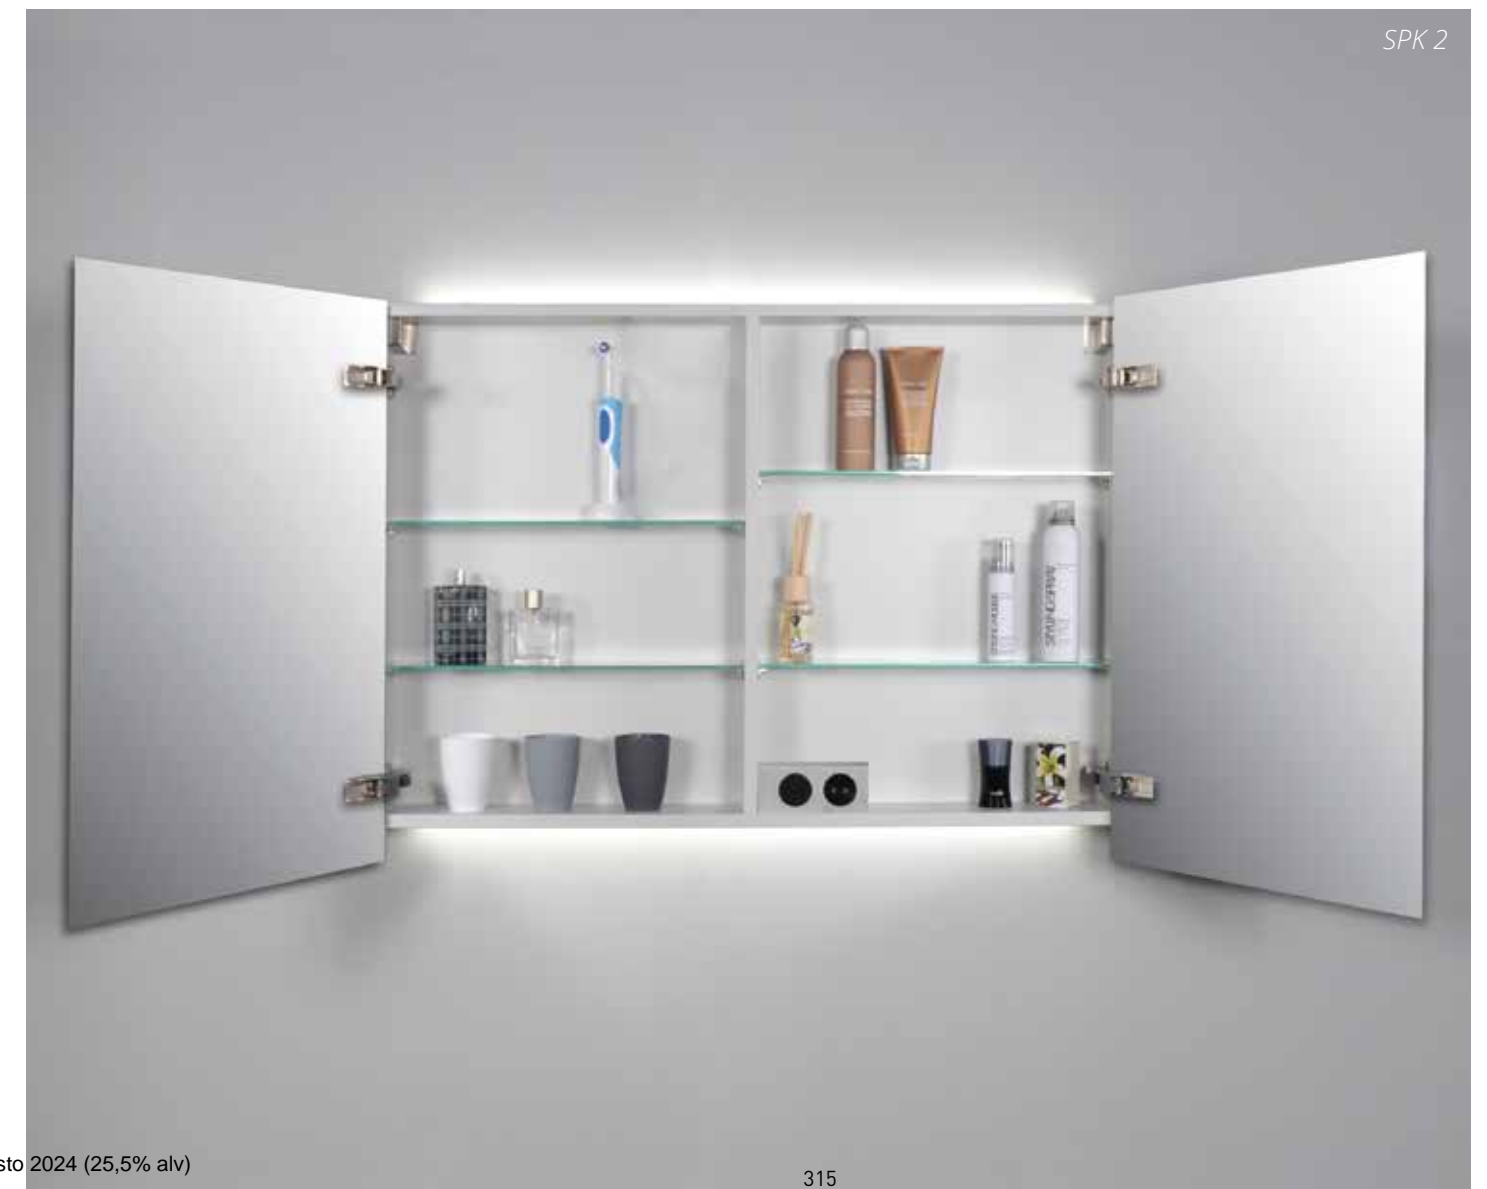

Wall shelf incl. blind mounting and front and side edges trimmed

***A delivery time of 7 working days should be taken into account for edging the sides in variable measurement.**

MIRROR CABINETS

The mirror cabinets from the INK collection can be combined with all INK base cabinets. In any decor, lacquer or wood colour. Massive and veneer. The mirror cabinets come with double mirrored doors, adjustable glass shelves and switch/socket. And, of course, expandable with LED lighting below and/or above. Such a mirror cabinet is ideal. All your bathroom utensils within easy reach.