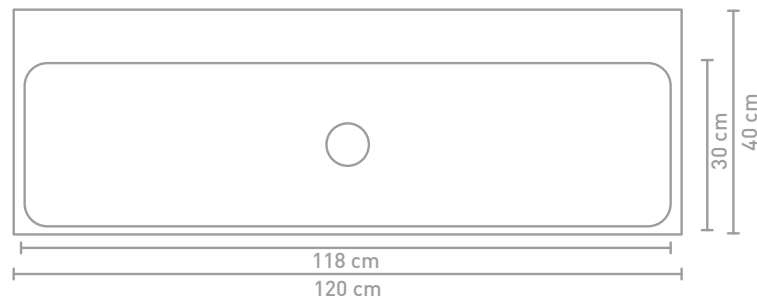

Unit cabinet 80 cm wooden rim greige oak and washbasin in porcelain gloss white

Size details - check our website for detailed technical information

60 CM

80 CM

100 CM

120 CM

Porcelain washbasins are subject to tolerances due to the manufacturing process, so the actual size is almost always larger than the stated (rounded) width dimensions. The reason behind this is that the washbasin must fall well over the base cabinet.