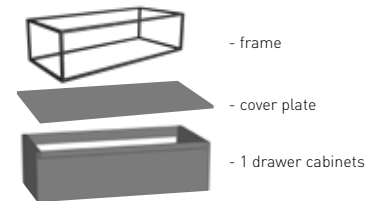

Material / colour

Matt black steel powder coated

Description	Measurement (w x d x h in cm)	Colours	Article number	Price incl. VAT
	60 x 45 x 27	Matt black	1901251	€ 405,60
	70 x 45 x 27	Matt black	1901252	€ 441,18
	80 x 45 x 27	Matt black	1901253	€ 462,54
	90 x 45 x 27	Matt black	1901254	€ 490,98
	100 x 45 x 27	Matt black	1901255	€ 533,69
	120 x 45 x 27	Matt black	1901256	€ 604,85
	140 x 45 x 27	Matt black	1901257	€ 661,77
	*160 x 45 x 27	Matt black	2 x 1901253	€ 925,09
	*180 x 45 x 27	Matt black	2 x 1901254	€ 981,96

Frame | *consists of 2 x steel frame