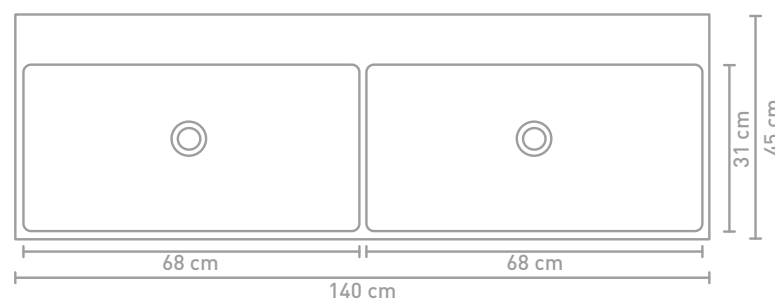

Size details - check our website for detailed technical information

60 CM

120 CM

70 CM

120 CM

80 CM

90 CM

140 CM

100 CM

160 CM

100 CM

Due to the manufacturing process, porcelain washbasins are subject to tolerances, so the actual size is almost always larger than the stated (rounded) width dimensions. The reason behind this is that the washbasin must fall well over the cabinets.

Description	Measurement (w x d x h in cm)	Colours	Taphole	Article number	Price incl. VAT

60 x 45 x 11

Porcelain gloss white
Porcelain gloss white

0
1

0202001
0202011

€ 697,35
€ 697,35

Washbasin in porcelain single basin

70 x 45 x 11

Porcelain gloss white
Porcelain gloss white

0
1

0202021
0202031

€ 804,09
€ 804,09

Washbasin in porcelain single basin

80 x 45 x 11

Porcelain gloss white
Porcelain gloss white

0
1

0202151
0202161

€ 903,71
€ 903,71

Washbasin in porcelain single basin

90 x 45 x 11

Porcelain gloss white
Porcelain gloss white

0
1

0202041
0202051

€ 967,76
€ 967,76

Washbasin in porcelain single basin

100 x 45 x 11

Porcelain gloss white
Porcelain gloss white
Porcelain gloss white

0
1
2

0202061
0202071
0202081

€ 1.046,03
€ 1.046,03
€ 1.046,03

NEW

washbasin centre

NEW

washbasin left

washbasin right

Washbasin in porcelain single basin