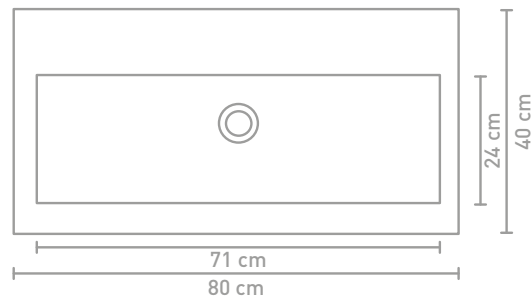

Roots cabinet 100 cm handle-less veneer charcoal and sink in porcelain gloss white

Size details - check our website for detailed technical information

60 CM

80 CM

100 CM

120 CM

Porcelain sinks are subject to tolerances due to the manufacturing process, so the actual size is almost always larger than the stated (rounded) width dimensions. The reason behind this is that the washbasin must fall well over the base cabinet.