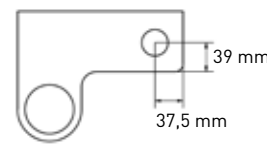

Mono **size S** - right