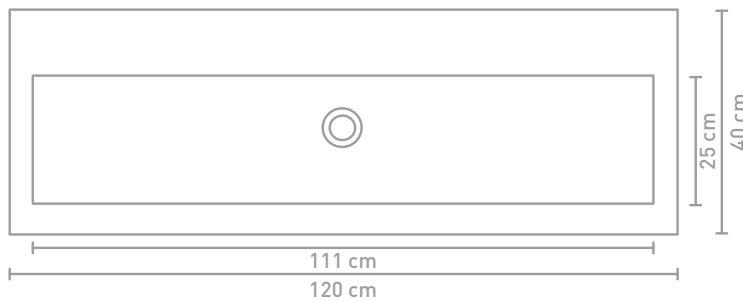

Quartz maintenance tip

It is important to remove spills immediately with plenty of warm water. It must be prevented from affecting the stone. Usual mild household cleaners and a microfiber cloth can simply be used for this purpose. Do not use caustic or aggressive cleaning agents. It is important to dry the surface well with a clean, soft cloth after use. For cleaning and maintenance of surfaces, we have a special Tenax Care Kit available in the webshop. For more information, see page 468.

Description	Measurement (w x d x h in cm)	Colour	Taphole	Article number	Price incl. VAT
	60 x 40 x 6	Polystone gloss white	0	3415000	€ 448,30
		Polystone gloss white	1	3415001	€ 448,30
		Polystone matt white	0	3415300	€ 448,30
		Polystone matt white	1	3415301	€ 448,30
		Quartz grey	0	3415100	€ 583,50
		Quartz grey	1	3415101	€ 583,50
		Quartz black	0	3415200	€ 583,50
		Quartz black	1	3415201	€ 583,50
		Quartz concrete	0	3415400	€ 583,50
		Quartz concrete	1	3415401	€ 583,50
	80 x 40 x 6	Polystone gloss white	0	3415010	€ 533,69
		Polystone gloss white	1	3415011	€ 533,69
		Polystone matt white	0	3415310	€ 533,69
		Polystone matt white	1	3415311	€ 533,69
		Quartz grey	0	3415110	€ 690,24
		Quartz grey	1	3415111	€ 690,24
		Quartz black	0	3415210	€ 690,24
		Quartz black	1	3415211	€ 690,24
		Quartz concrete	0	3415410	€ 690,24
		Quartz concrete	1	3415411	€ 690,24
	100 x 40 x 6	Polystone gloss white	0	3415020	€ 637,58
		Polystone gloss white	1	3415021	€ 637,58
		Polystone gloss white	2	3415022	€ 637,58
		Polystone matt white	0	3415320	€ 637,58
		Polystone matt white	1	3415321	€ 637,58
		Polystone matt white	2	3415322	€ 637,58
		Quartz grey	0	3415120	€ 825,44
		Quartz grey	1	3415121	€ 825,44
		Quartz grey	2	3415122	€ 825,44
		Quartz black	0	3415220	€ 825,44
		Quartz black	1	3415221	€ 825,44
		Quartz black	2	3415222	€ 825,44
		Quartz concrete	0	3415420	€ 825,44
		Quartz concrete	1	3415421	€ 825,44
Quartz concrete	2	3415422	€ 825,44		
	120 x 40 x 6	Polystone gloss white	0	3415030	€ 740,05
		Polystone gloss white	1	3415031	€ 740,05
		Polystone gloss white	2	3415032	€ 740,05
		Polystone matt white	0	3415330	€ 740,05
		Polystone matt white	1	3415331	€ 740,05
		Polystone matt white	2	3415332	€ 740,05
		Quartz grey	0	3415130	€ 960,64
		Quartz grey	1	3415131	€ 960,64
		Quartz grey	2	3415132	€ 960,64
		Quartz black	0	3415230	€ 960,64
		Quartz black	1	3415231	€ 960,64
		Quartz black	2	3415232	€ 960,64
		Quartz concrete	0	3415430	€ 960,64
		Quartz concrete	1	3415431	€ 960,64
Quartz concrete	2	3415432	€ 960,64		
		Chrome		9902048	€ 45,53
		Matt black		9902037	€ 68,31
		Matt rose gold		9902336	€ 68,31
		Brushed matt gold		9902334	€ 68,31
		Metal black		9902333	€ 68,31
		Brushed nickel		9902332	€ 68,31
Stop & go plug		Polystone gloss white		3430504	€ 129,50
		Polystone matt white		3430505	€ 129,50
		Quartz grey		3430502	€ 129,50
		Quartz black		3430503	€ 129,50
		Quartz concrete		3430506	€ 129,50