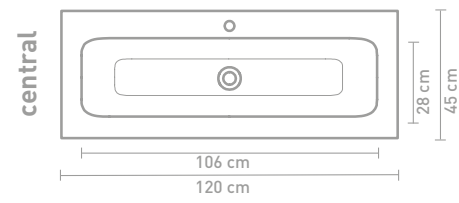

Size details - check our website for detailed technical information

60 CM

80 CM

100 CM

120 CM

140 CM

160 CM

Due to the manufacturing process, porcelain washbasins are subject to tolerances, so the actual size is almost always larger than the stated (rounded) width dimensions. The reason behind this is that the washbasin must fall well over the cabinets.