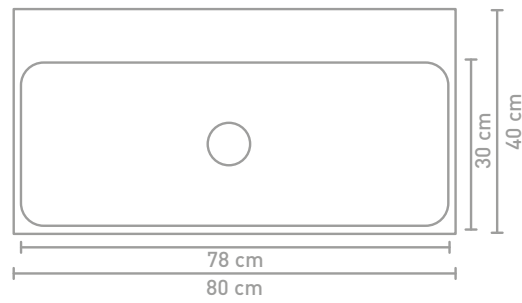

Unit cabinet 80 cm wooden rim greige oak and washbasin in porcelain gloss white

Size details - check our website for detailed technical information

60 CM

80 CM

100 CM

120 CM

Porcelain washbasins are subject to tolerances due to the manufacturing process, so the actual size is almost always larger than the stated (rounded) width dimensions. The reason behind this is that the washbasin must fall well over the base cabinet.