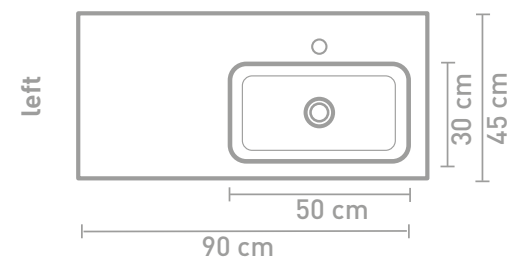

Size details - check our website for detailed technical information

90 CM