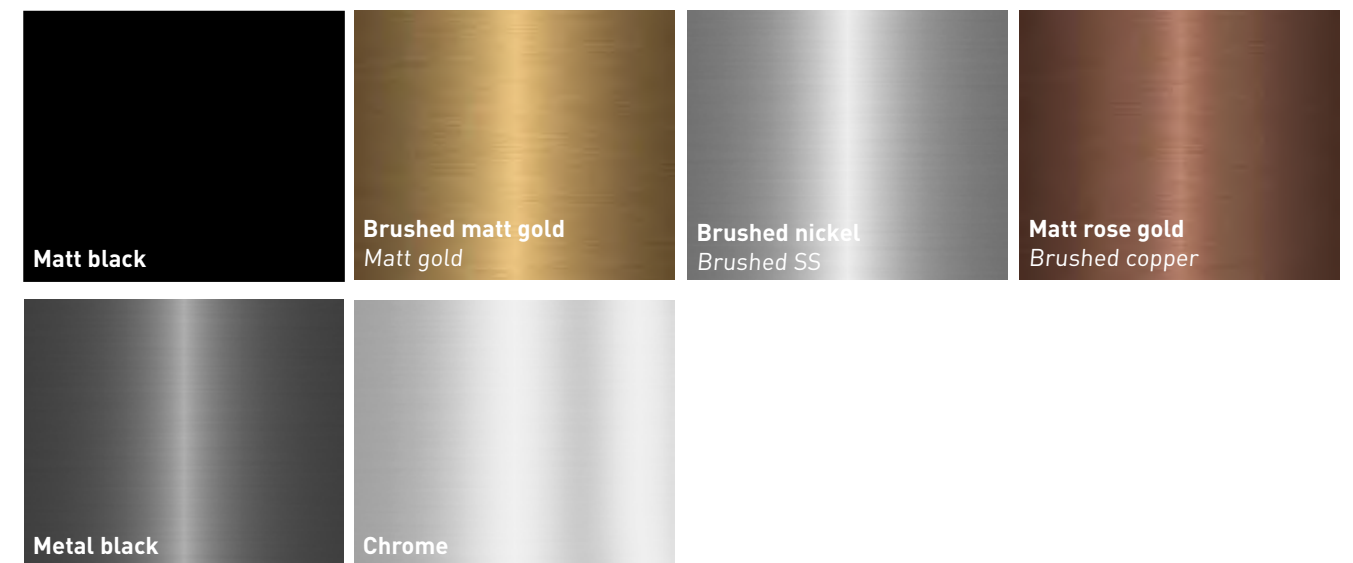

* The colours chalk white, smoked oak and matt grey are discontinued and available while supplies last.

Mirrors

Taps

Questions about your order?

Do you have a question about the status of an order? The Sanibell sales team is at your service and happy to answer your questions Monday through Friday from 8:30 am to 5:00 pm. Phone: +31 186 657347, WhatsApp: +31 653 338 385, E-mail: info@sanibell.nl