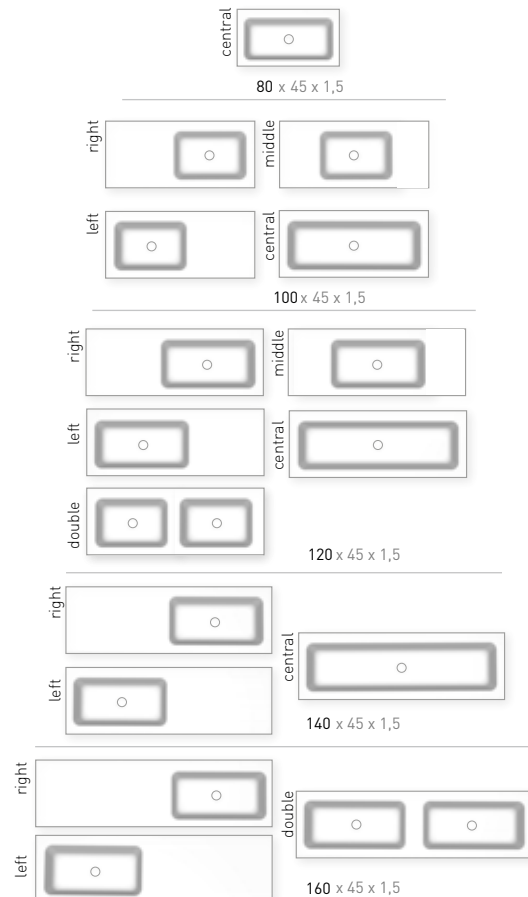

* This washbasin cannot be combined with 2x60 cm cabinets

** Can only be combined with cabinets: Push to Open 140 cm

Height of sink

Material / colour

BASE CABINETS OVERVIEW

cm	Decor										Lacquer				Veneer oak		Massive oak												
	Natural oak	Raw grey	Chalk white	Smoked oak	Walnut	Charcoal oak	Greige oak	Copper oak	Pure oak	Intense oak	Ivory oak	Matt white	Matt taupe	Matt grey	Matt anthracite	Matt black	Matt concrete green	Matt cashmere grey	High-gloss white	Nature	Ash grey	Chocolate	Charcoal	Aqua	Ash grey	Chocolate	Charcoal		
60																													
70																													
80	✓																												
90																													
100	✓	✓																											
120	✓	✓	✓																										
140**	✓	✓	✓																										
160**	✓	✓	✓																										
180**																													
60																													
70																													
80	✓	✓	✓	✓																									
90																													
100	✓	✓	✓	✓	✓	✓	✓	✓	✓	✓																			
120	✓	✓	✓	✓	✓	✓	✓	✓	✓	✓																			
140**	✓	✓	✓	✓	✓	✓	✓	✓	✓	✓																			
160**	✓	✓	✓	✓	✓	✓	✓	✓	✓	✓																			
180**																													
60																													
70																													
80												✓	✓	✓	✓	✓	✓	✓	✓										
90																													
100												✓	✓	✓	✓	✓	✓	✓	✓										
120												✓	✓	✓	✓	✓	✓	✓	✓										
140**												✓	✓	✓	✓	✓	✓	✓	✓										
160**												✓	✓	✓	✓	✓	✓	✓	✓										
180**																													
60																													
70																													
80																													
90																													
100																													
120																													
140**																													
160**																													
180**																													