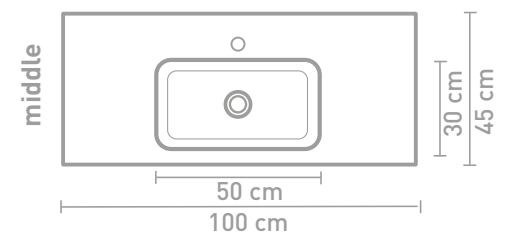

Size details - check our website for detailed technical information

90 CM

100 CM

120 CM

140 CM

Description	Measurement (w x d x h in cm)	Colours	Taphole	Article number	Price incl. VAT
EXPIRING	90 x 45 x 9 washbasin centre	Polystone gloss white	0	3416900	€ 629,04
		Polystone gloss white	1	3416901	€ 629,04
		Polystone gloss white	1	3416911	€ 629,04
	washbasin left	Polystone gloss white	0	3416910	€ 629,04
		Polystone gloss white	1	3416911	€ 629,04
	washbasin right	Polystone gloss white	0	3416920	€ 629,04
		Polystone gloss white	1	3416921	€ 629,04

Washbasin with single washbasin in polystone

EXPIRING	100 x 45 x 9 washbasin centre	Polystone gloss white	0	3416000	€ 680,27
		Polystone gloss white	1	3416001	€ 680,27

Washbasin with single washbasin in polystone

EXPIRING	120 x 45 x 9	Polystone gloss white	0	3416010	€ 818,32
		Polystone gloss white	2	3416011	€ 818,32

Washbasin with double washbasin polystone

EXPIRING	140 x 45 x 9	Polystone gloss white	0	3416020	€ 920,79
		Polystone gloss white	2	3416021	€ 920,79

Washbasin with double washbasin in polystone

	Chrome	9902048	€ 45,53
	Matt black	9902037	€ 68,31
	Matt rose gold	9902336	€ 68,31
	Brushed matt gold	9902334	€ 68,31
	Metal black	9902333	€ 68,31
	Brushed nickel	9902332	€ 68,31

Stop & go plug

	Chrome	9902047	€ 43,23
	Matt black	9902036	€ 64,04
	Matt rose gold	9902326	€ 64,04
	Brushed matt gold	9902324	€ 64,04
	Metal black	9902323	€ 64,04
	Brushed nickel	9902322	€ 64,04

Always open plug

Polystone gloss white	3430504	€ 129,50

Polystone gloss white	3430524	€ 129,50