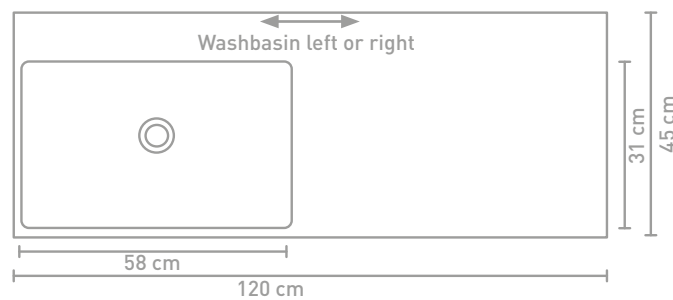

Size details - check our website for detailed technical information

60 CM

120 CM

70 CM

120 CM

80 CM

90 CM

140 CM

100 CM

160 CM

100 CM

Due to the manufacturing process, porcelain washbasins are subject to tolerances, so the actual size is almost always larger than the stated (rounded) width dimensions. The reason behind this is that the washbasin must fall well over the cabinets.

Description	Measurement (w x d x h in cm)	Colours	Taphole	Article number	Price incl. VAT

60 x 45 x 11

Porcelain gloss white
Porcelain gloss white

0
1

0202001
0202011

€ 697,35
€ 697,35

Washbasin in porcelain single basin

70 x 45 x 11

Porcelain gloss white
Porcelain gloss white

0
1

0202021
0202031

€ 804,09
€ 804,09

Washbasin in porcelain single basin

80 x 45 x 11

Porcelain gloss white
Porcelain gloss white

0
1

0202151
0202161

€ 903,71
€ 903,71

Washbasin in porcelain single basin

90 x 45 x 11

Porcelain gloss white
Porcelain gloss white

0
1

0202041
0202051

€ 967,76
€ 967,76

Washbasin in porcelain single basin

100 x 45 x 11

Porcelain gloss white
Porcelain gloss white
Porcelain gloss white

0
1
2

0202061
0202071
0202081

€ 1.046,03
€ 1.046,03
€ 1.046,03

NEW

washbasin centre

NEW

washbasin left

washbasin right

Washbasin in porcelain single basin