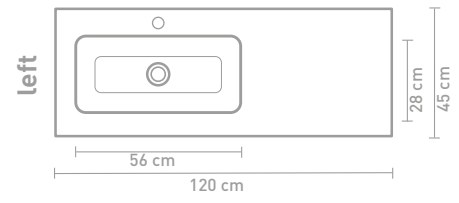

Size details - check our website for detailed technical information

60 CM

80 CM

100 CM

120 CM

140 CM

160 CM

Due to the manufacturing process, porcelain washbasins are subject to tolerances, so the actual size is almost always larger than the stated (rounded) width dimensions. The reason behind this is that the washbasin must fall well over the cabinets.