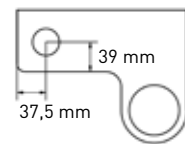

Technische gegevens

Mono **size S** - left