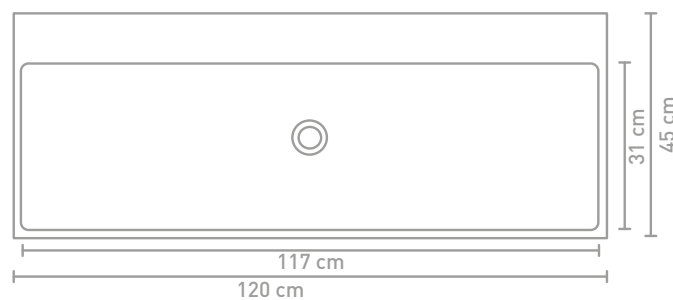

Size details - check our website for detailed technical information

60 CM

120 CM

70 CM

120 CM

80 CM

90 CM

140 CM

100 CM

160 CM

100 CM

Due to the manufacturing process, porcelain washbasins are subject to tolerances, so the actual size is almost always larger than the stated (rounded) width dimensions. The reason behind this is that the washbasin must fall well over the cabinets.