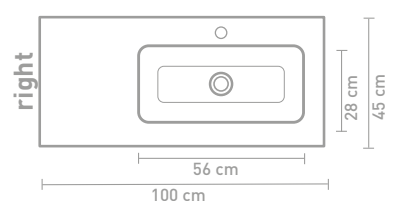

Size details - check our website for detailed technical information

80 CM

100 CM

140 CM

120 CM

160 CM

Description	Measurement (w x d x h in cm)	Colours	Taphole	Article number	Price incl. VAT
	80 x 45 x 1,5 washbasin central	Polystone gloss white	0	3407000	€ 629,04
		Polystone gloss white	1	3407001	€ 629,04
		Polystone matt white	0	3407200	€ 629,04
		Polystone matt white	1	3407201	€ 629,04