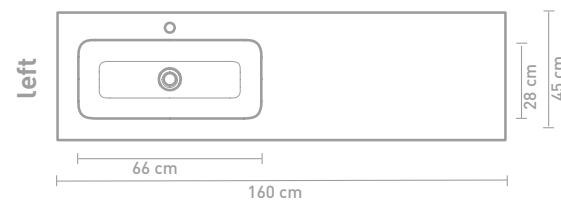

Size details - check our website for detailed technical information

80 CM

100 CM

140 CM

120 CM

160 CM

Description	Measurement (w x d x h in cm)	Colours	Taphole	Article number	Price incl. VAT
	80 x 45 x 1,5 washbasin central	Polystone gloss white	0	3407000	€ 629,04
		Polystone gloss white	1	3407001	€ 629,04
		Polystone matt white	0	3407200	€ 629,04
		Polystone matt white	1	3407201	€ 629,04