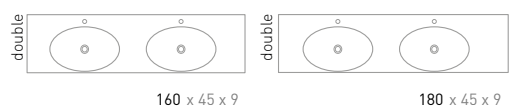

SMOOTH

Smooth cabinet 140 cm cabinets handleless lacquered matt black with Ferro frame for cabinets 1 drawer and washbasin in polystone matt white

NEW 45 | SMOOTH

WASHBASIN IN POLYSTONE

Measurement (w x d x h)	Version	Tap hole(s)	Sink
60 x 45 x 9 cm	middle	0 / 1	Single
80 x 45 x 9 cm	middle	0 / 1	Single
100 x 45 x 9 cm	middle	0 / 1	Single
100 x 45 x 9 cm	left	0 / 1	Single
100 x 45 x 9 cm	right	0 / 1	Single
120 x 45 x 9 cm	middle	0 / 1	Single
120 x 45 x 9 cm	left	0 / 1	Single
120 x 45 x 9 cm	right	0 / 1	Single
120 x 45 x 9 cm	double	0 / 2	Double
140 x 45 x 9 cm	left	0 / 1	Single
140 x 45 x 9 cm	right	0 / 1	Single
140 x 45 x 9 cm	double	0 / 2	Double
160 x 45 x 9 cm	double	0 / 2	Double
180 x 45 x 9 cm	double	0 / 2	Double