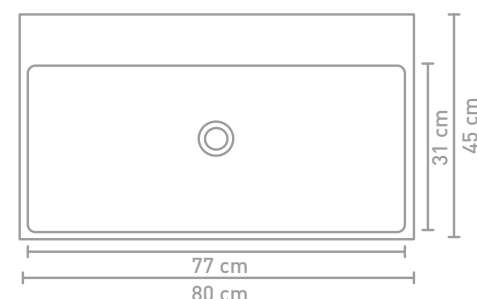

Size details - check our website for detailed technical information

60 CM

120 CM

70 CM

120 CM

80 CM

90 CM

140 CM

100 CM

160 CM

100 CM

Due to the manufacturing process, porcelain washbasins are subject to tolerances, so the actual size is almost always larger than the stated (rounded) width dimensions. The reason behind this is that the washbasin must fall well over the cabinets.