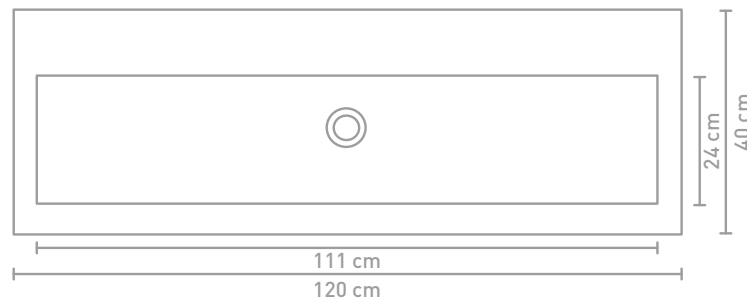

Roots cabinet 100 cm handle-less veneer charcoal and sink in porcelain gloss white

Size details - check our website for detailed technical information

60 CM

80 CM

100 CM

120 CM

Porcelain sinks are subject to tolerances due to the manufacturing process, so the actual size is almost always larger than the stated (rounded) width dimensions. The reason behind this is that the washbasin must fall well over the base cabinet.