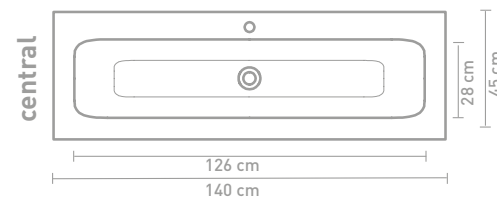

Size details - check our website for detailed technical information

80 CM

100 CM

140 CM

120 CM

160 CM

Description	Measurement (w x d x h in cm)	Colours	Taphole	Article number	Price incl. VAT
	80 x 45 x 1,5 washbasin central	Polystone gloss white	0	3407000	€ 629,04
		Polystone gloss white	1	3407001	€ 629,04
		Polystone matt white	0	3407200	€ 629,04
		Polystone matt white	1	3407201	€ 629,04