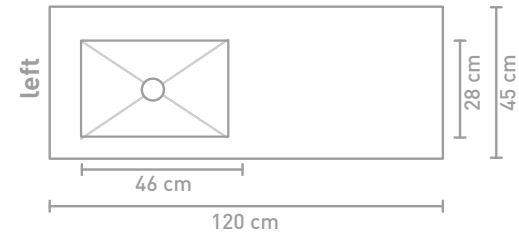

Size details - check our website for detailed technical information

60 CM