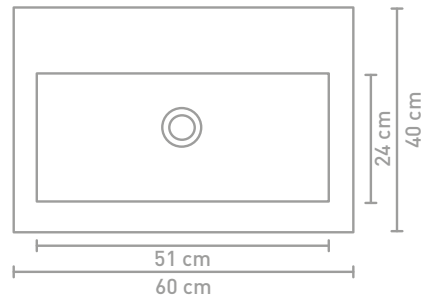

Roots cabinet 100 cm handle-less veneer charcoal and sink in porcelain gloss white

Size details - check our website for detailed technical information

60 CM

80 CM

100 CM

120 CM

Porcelain sinks are subject to tolerances due to the manufacturing process, so the actual size is almost always larger than the stated (rounded) width dimensions. The reason behind this is that the washbasin must fall well over the base cabinet.