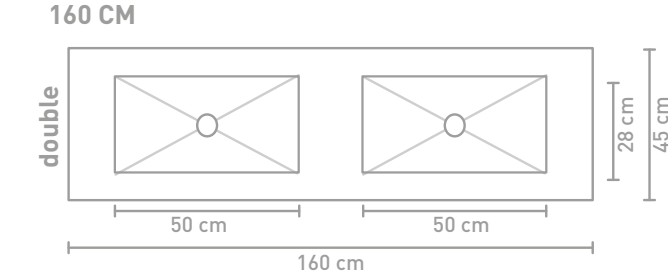

Size details - check our website for detailed technical information

60 CM

80 CM

100 CM

120 CM

Description	Measurement (w x d x h in cm)	Colours	Taphole	Article number	Price incl. VAT
	60 x 45 x 1	Calacatta matt	0	0210000	€ 1.213,08
		Calacatta matt	1	0210010	€ 1.213,08
		Armani grey matt	0	0210001	€ 1.213,08
		Armani grey matt	1	0210011	€ 1.213,08
		Lauren black matt	0	0210002	€ 1.213,08
		Lauren black matt	1	0210012	€ 1.213,08
		Statuario gloss	0	0210003	€ 1.213,08
		Statuario gloss	1	0210013	€ 1.213,08

Washbasin with single washbasin in ceramic slab with sloping envelope bottom

	80 x 45 x 1	Calacatta matt	0	0210020	€ 1.348,62
		Calacatta matt	1	0210030	€ 1.348,62
		Armani grey matt	0	0210021	€ 1.348,62
		Armani grey matt	1	0210031	€ 1.348,62
		Lauren black matt	0	0210022	€ 1.348,62
		Lauren black matt	1	0210032	€ 1.348,62
		Statuario gloss	0	0210023	€ 1.348,62
		Statuario gloss	1	0210033	€ 1.348,62

Washbasin with single washbasin in ceramic slab with sloping envelope bottom

	100 x 45 x 1	Calacatta matt	0	0210040	€ 1.484,16
		Calacatta matt	1	0210050	€ 1.484,16
		Armani grey matt	0	0210041	€ 1.484,16
		Armani grey matt	1	0210051	€ 1.484,16
		Lauren black matt	0	0210042	€ 1.484,16
		Lauren black matt	1	0210052	€ 1.484,16
		Statuario gloss	0	0210043	€ 1.484,16
		Statuario gloss	1	0210053	€ 1.484,16

	washbasin left	Calacatta matt	0	0210160	€ 1.484,16
		Calacatta matt	1	0210170	€ 1.484,16
		Armani grey matt	0	0210161	€ 1.484,16
		Armani grey matt	1	0210171	€ 1.484,16
		Lauren black matt	0	0210162	€ 1.484,16
		Lauren black matt	1	0210172	€ 1.484,16
		Statuario gloss	0	0210163	€ 1.484,16
		Statuario gloss	1	0210173	€ 1.484,16