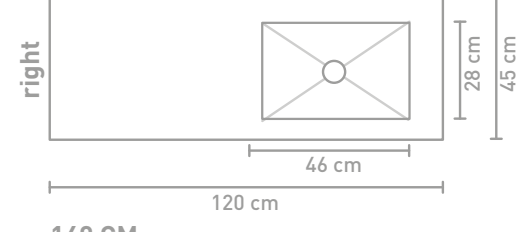

Size details - check our website for detailed technical information

60 CM

80 CM

100 CM

120 CM

Description	Measurement (w x d x h in cm)	Colours	Taphole	Article number	Price incl. VAT
	60 x 45 x 1	Calacatta matt	0	0210000	€ 1.213,08
		Calacatta matt	1	0210010	€ 1.213,08
		Armani grey matt	0	0210001	€ 1.213,08
		Armani grey matt	1	0210011	€ 1.213,08
		Lauren black matt	0	0210002	€ 1.213,08
		Lauren black matt	1	0210012	€ 1.213,08
		Statuario gloss	0	0210003	€ 1.213,08
		Statuario gloss	1	0210013	€ 1.213,08

Washbasin with single washbasin in ceramic slab with sloping envelope bottom

	80 x 45 x 1	Calacatta matt	0	0210020	€ 1.348,62
		Calacatta matt	1	0210030	€ 1.348,62
		Armani grey matt	0	0210021	€ 1.348,62
		Armani grey matt	1	0210031	€ 1.348,62
		Lauren black matt	0	0210022	€ 1.348,62
		Lauren black matt	1	0210032	€ 1.348,62
		Statuario gloss	0	0210023	€ 1.348,62
		Statuario gloss	1	0210033	€ 1.348,62

Washbasin with single washbasin in ceramic slab with sloping envelope bottom

	100 x 45 x 1	Calacatta matt	0	0210040	€ 1.484,16
		Calacatta matt	1	0210050	€ 1.484,16
		Armani grey matt	0	0210041	€ 1.484,16
		Armani grey matt	1	0210051	€ 1.484,16
		Lauren black matt	0	0210042	€ 1.484,16
		Lauren black matt	1	0210052	€ 1.484,16
		Statuario gloss	0	0210043	€ 1.484,16
		Statuario gloss	1	0210053	€ 1.484,16

	washbasin left	Calacatta matt	0	0210160	€ 1.484,16
		Calacatta matt	1	0210170	€ 1.484,16
		Armani grey matt	0	0210161	€ 1.484,16
		Armani grey matt	1	0210171	€ 1.484,16
		Lauren black matt	0	0210162	€ 1.484,16
		Lauren black matt	1	0210172	€ 1.484,16
		Statuario gloss	0	0210163	€ 1.484,16
		Statuario gloss	1	0210173	€ 1.484,16