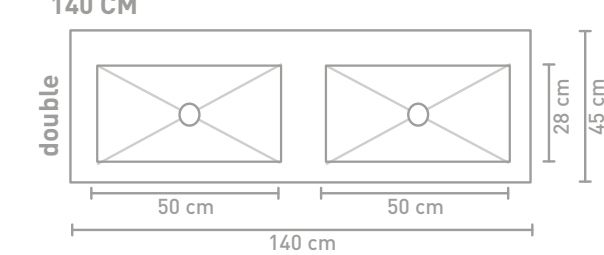

Size details - check our website for detailed technical information

60 CM

80 CM

100 CM

120 CM

Description	Measurement (w x d x h in cm)	Colours	Taphole	Article number	Price incl. VAT
	60 x 45 x 1	Calacatta matt	0	0210000	€ 1.213,08
		Calacatta matt	1	0210010	€ 1.213,08
		Armani grey matt	0	0210001	€ 1.213,08
		Armani grey matt	1	0210011	€ 1.213,08
		Lauren black matt	0	0210002	€ 1.213,08
		Lauren black matt	1	0210012	€ 1.213,08
		Statuario gloss	0	0210003	€ 1.213,08
		Statuario gloss	1	0210013	€ 1.213,08

Washbasin with single washbasin in ceramic slab with sloping envelope bottom

	80 x 45 x 1	Calacatta matt	0	0210020	€ 1.348,62
		Calacatta matt	1	0210030	€ 1.348,62
		Armani grey matt	0	0210021	€ 1.348,62
		Armani grey matt	1	0210031	€ 1.348,62
		Lauren black matt	0	0210022	€ 1.348,62
		Lauren black matt	1	0210032	€ 1.348,62
		Statuario gloss	0	0210023	€ 1.348,62
		Statuario gloss	1	0210033	€ 1.348,62

Washbasin with single washbasin in ceramic slab with sloping envelope bottom

	100 x 45 x 1	Calacatta matt	0	0210040	€ 1.484,16
		Calacatta matt	1	0210050	€ 1.484,16
		Armani grey matt	0	0210041	€ 1.484,16
		Armani grey matt	1	0210051	€ 1.484,16
		Lauren black matt	0	0210042	€ 1.484,16
		Lauren black matt	1	0210052	€ 1.484,16
		Statuario gloss	0	0210043	€ 1.484,16
		Statuario gloss	1	0210053	€ 1.484,16

	washbasin left	Calacatta matt	0	0210160	€ 1.484,16
		Calacatta matt	1	0210170	€ 1.484,16
		Armani grey matt	0	0210161	€ 1.484,16
		Armani grey matt	1	0210171	€ 1.484,16
		Lauren black matt	0	0210162	€ 1.484,16
		Lauren black matt	1	0210172	€ 1.484,16
		Statuario gloss	0	0210163	€ 1.484,16
		Statuario gloss	1	0210173	€ 1.484,16