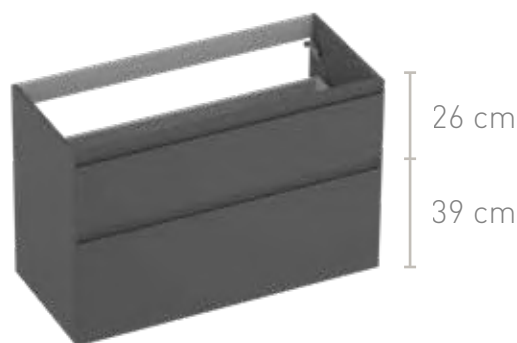

45 | CABINETS 2 DRAWERS HANDLELESS LACQUERED ASYMMETRIC

Measurement (w x d x h)

- 60 x 45 x 65 cm
- 70 x 45 x 65 cm
- 80 x 45 x 65 cm
- 90 x 45 x 65 cm
- 100 x 45 x 65 cm
- 120 x 45 x 65 cm
- 120 x 45 x 65 cm (4 drawers | 2 x 60 cm cabinets)
- 140 x 45 x 65 cm (4 drawers | 2 x 70 cm cabinets)
- 160 x 45 x 65 cm (4 drawers | 2 x 80 cm cabinets)
- 180 x 45 x 65 cm (4 drawers | 2 x 90 cm cabinets)