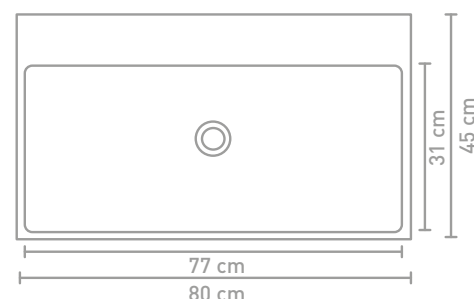

Size details - check our website for detailed technical information

60 CM

120 CM

70 CM

120 CM

80 CM

90 CM

140 CM

100 CM

160 CM

100 CM

Due to the manufacturing process, porcelain washbasins are subject to tolerances, so the actual size is almost always larger than the stated (rounded) width dimensions. The reason behind this is that the washbasin must fall well over the cabinets.

Description	Measurement (w x d x h in cm)	Colours	Taphole	Article number	Price incl. VAT

60 x 45 x 11

Porcelain gloss white
Porcelain gloss white

0
1

0202001
0202011

€ 697,35
€ 697,35

Washbasin in porcelain single basin

70 x 45 x 11

Porcelain gloss white
Porcelain gloss white

0
1

0202021
0202031

€ 804,09
€ 804,09

Washbasin in porcelain single basin

80 x 45 x 11

Porcelain gloss white
Porcelain gloss white

0
1

0202151
0202161

€ 903,71
€ 903,71

Washbasin in porcelain single basin

90 x 45 x 11

Porcelain gloss white
Porcelain gloss white

0
1

0202041
0202051

€ 967,76
€ 967,76

Washbasin in porcelain single basin

100 x 45 x 11

Porcelain gloss white
Porcelain gloss white
Porcelain gloss white

0
1
2

0202061
0202071
0202081

€ 1.046,03
€ 1.046,03
€ 1.046,03

NEW

washbasin centre

NEW

washbasin left

washbasin right

Washbasin in porcelain single basin