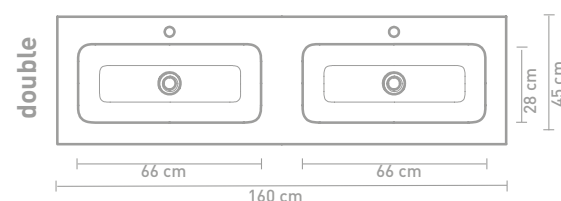

Size details - check our website for detailed technical information

80 CM

100 CM

140 CM

120 CM

160 CM

Description	Measurement (w x d x h in cm)	Colours	Taphole	Article number	Price incl. VAT
	80 x 45 x 1,5 washbasin central	Polystone gloss white	0	3407000	€ 629,04
		Polystone gloss white	1	3407001	€ 629,04
		Polystone matt white	0	3407200	€ 629,04
		Polystone matt white	1	3407201	€ 629,04