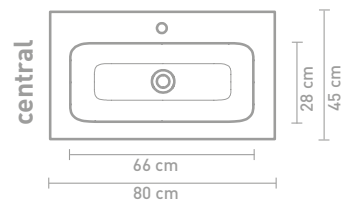

Size details - check our website for detailed technical information

80 CM

100 CM

140 CM

120 CM

160 CM

Description	Measurement (w x d x h in cm)	Colours	Taphole	Article number	Price incl. VAT
	80 x 45 x 1,5 washbasin central	Polystone gloss white	0	3407000	€ 629,04
		Polystone gloss white	1	3407001	€ 629,04
		Polystone matt white	0	3407200	€ 629,04
		Polystone matt white	1	3407201	€ 629,04