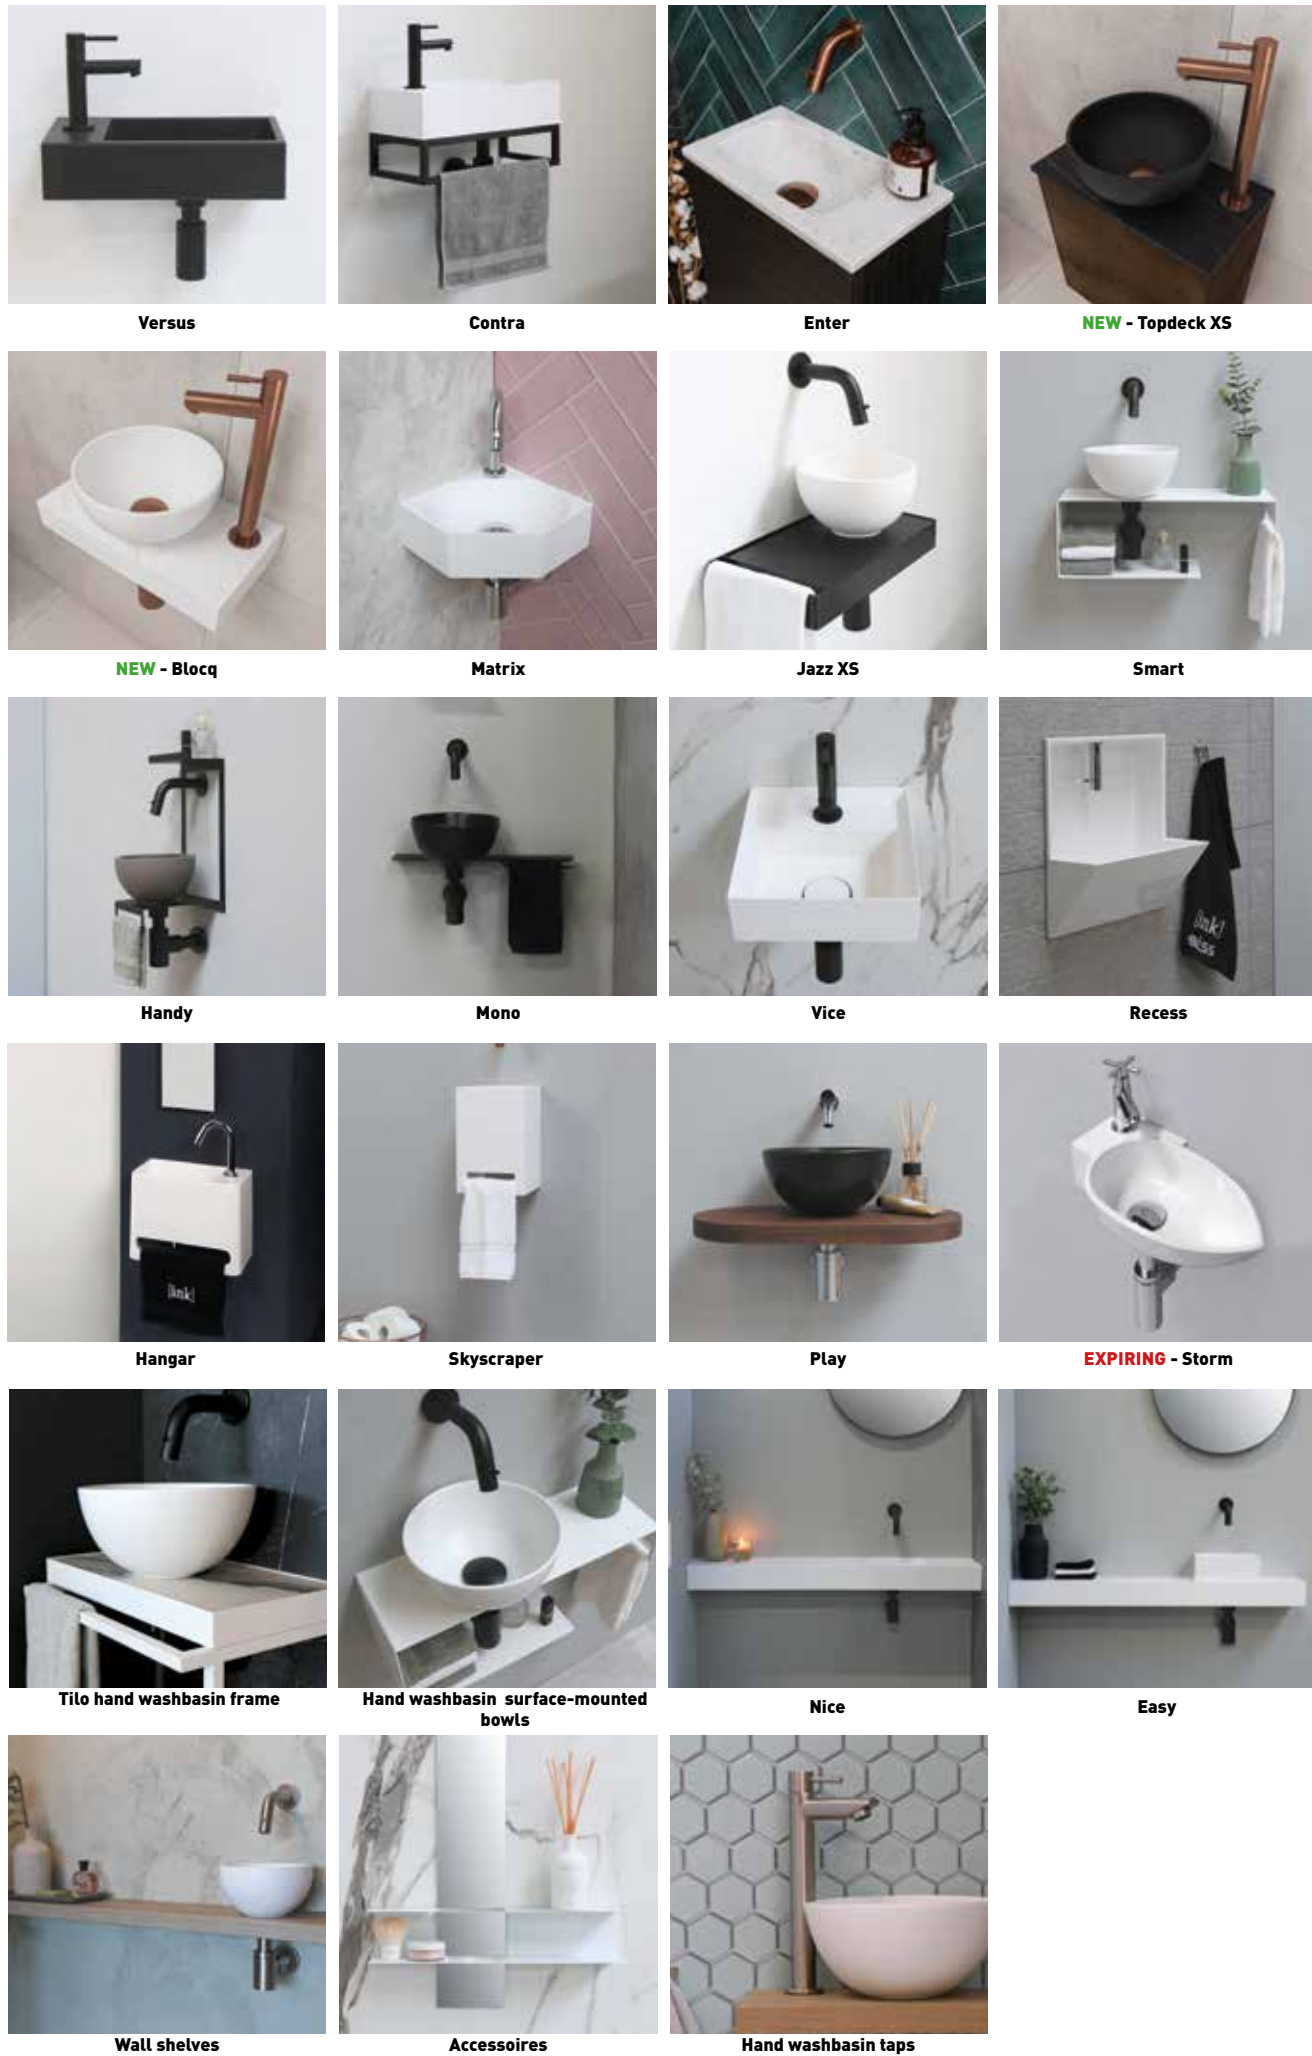

CONTENTS

HAND WASHBASINS

VERSUS polystone, quartz, porcelain and marble	388
CONTRA polystone and quartz	394
ENTER polystone, quartz, porcelain and marble	398
TOPDECK XS decor/ceramic slabs	402
BLOCC ceramic slabs	406
MATRIX polystone/quartz	410
JAZZ XS polystone/quartz	412
SMART matt white and black steel	416
HANDY matt white and black steel	420
MONO matt white and black staal	422
VICE polystone	426
RECESS polystone	428
HANGAR polystone	430
SKYSCRAPER polystone	432
PLAY wood veneer	434
STORM polystone	438
TILO steel and tiles	440
SURFACE-MOUNTED BOWLS choice of 4 bowls	444
NICE & EASY polystone	446
WALL SHELVES 20 cm deep	450
HAND WASHBASIN MIRRORS rectangle / round / oval	456
COLDWATER TAPS	463