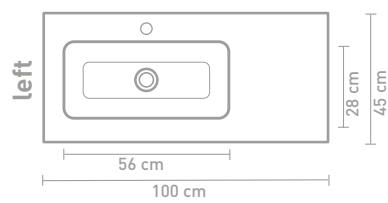

Size details - check our website for detailed technical information

60 CM

80 CM

100 CM

120 CM

140 CM

160 CM

Due to the manufacturing process, porcelain washbasins are subject to tolerances, so the actual size is almost always larger than the stated (rounded) width dimensions. The reason behind this is that the washbasin must fall well over the cabinets.