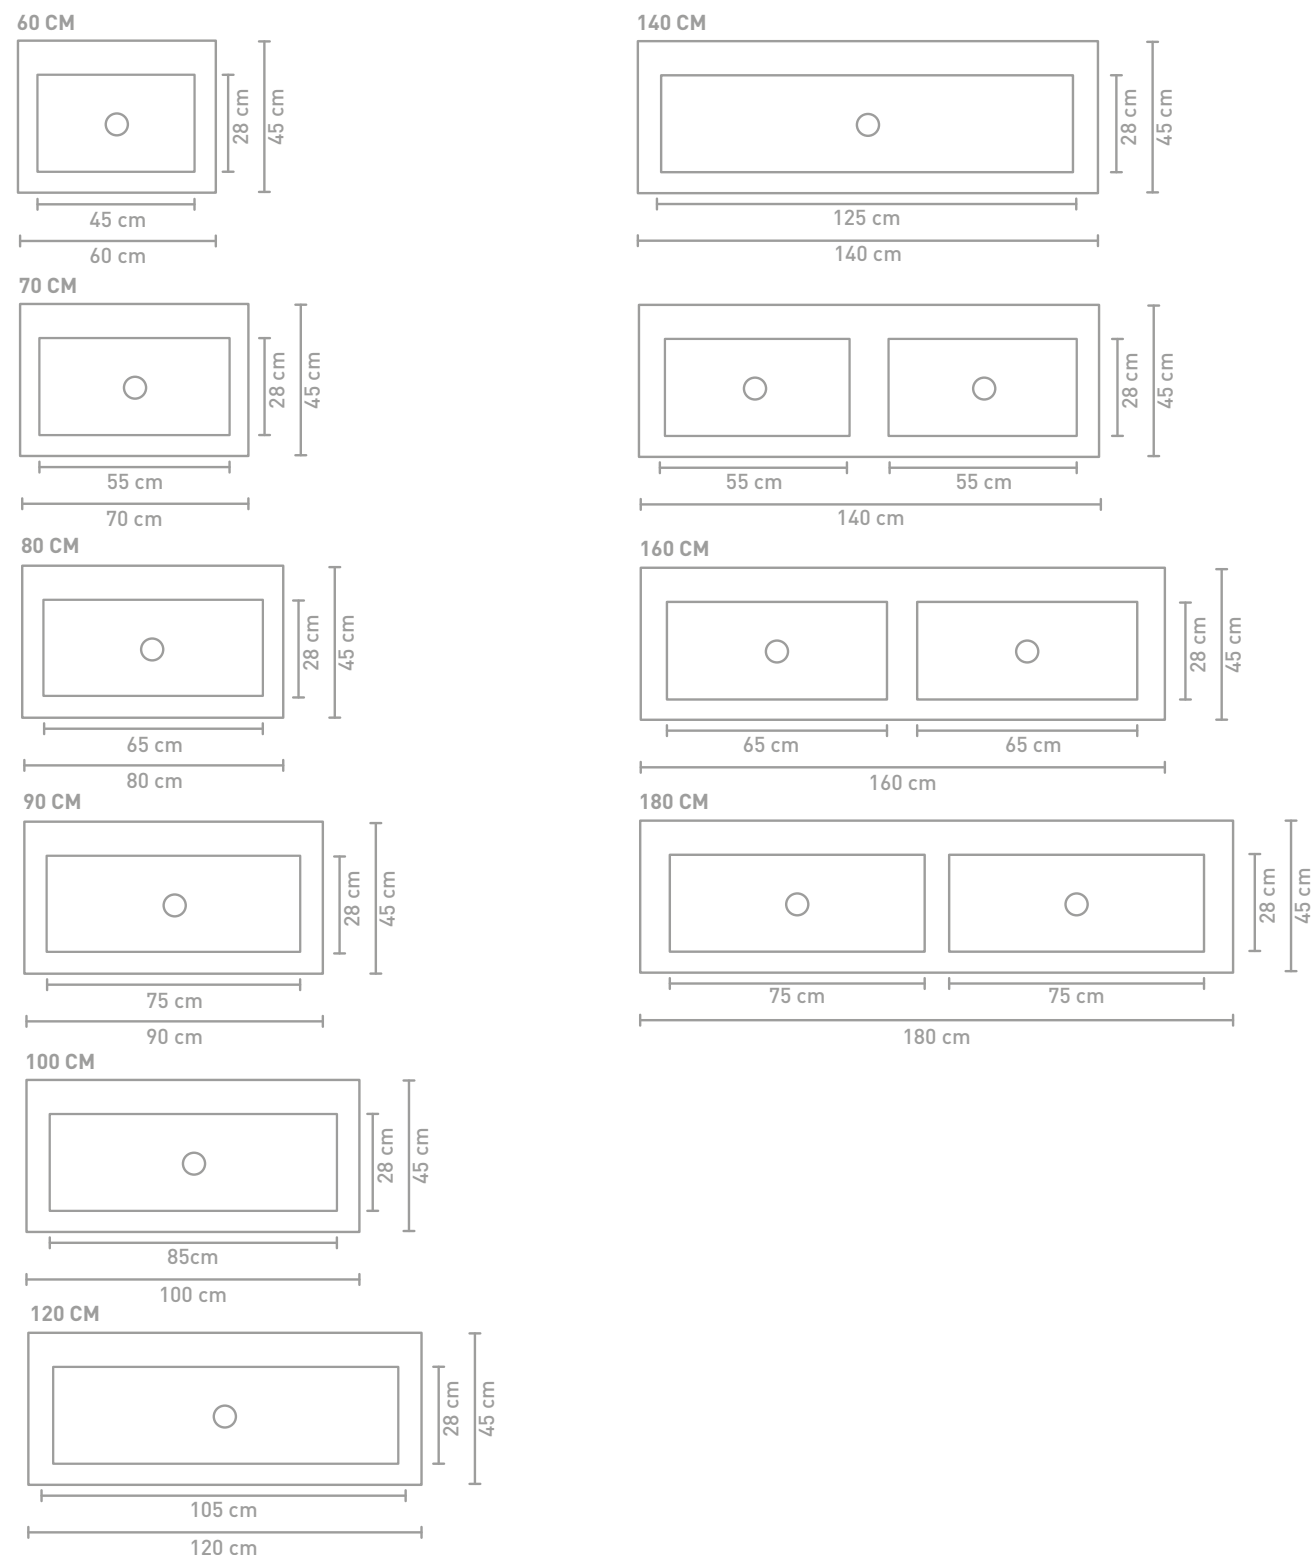

Size details - check our website for detailed technical information

All bathroom furniture, in combination with a Kraft washbasin, always has a standard bottom recess in the top drawer(s), at the location of the siphon(s).

Optional

The washbasin includes always open plug in the colour of the washbasin, if you would like a click plug free of charge please state this with your order.

Quartz maintenance tip

It is important to remove spills immediately with plenty of warm water. It must be prevented from damaging the stone. Common mild household cleaners and a microfibre cloth can be used for this purpose. Do not use caustic or aggressive cleaning agents. It is important to dry the surface well after use with a clean, soft cloth. For cleaning and maintenance of surfaces, we have a special Tenax Care Kit available in the webshop. For more information, see page 468.