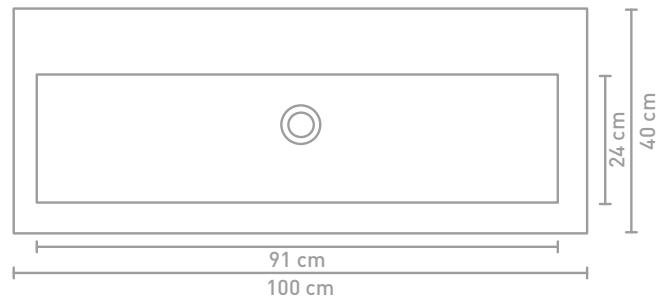

Roots cabinet 100 cm handle-less veneer charcoal and sink in porcelain gloss white

Size details - check our website for detailed technical information

60 CM

80 CM

100 CM

120 CM

Porcelain sinks are subject to tolerances due to the manufacturing process, so the actual size is almost always larger than the stated (rounded) width dimensions. The reason behind this is that the washbasin must fall well over the base cabinet.