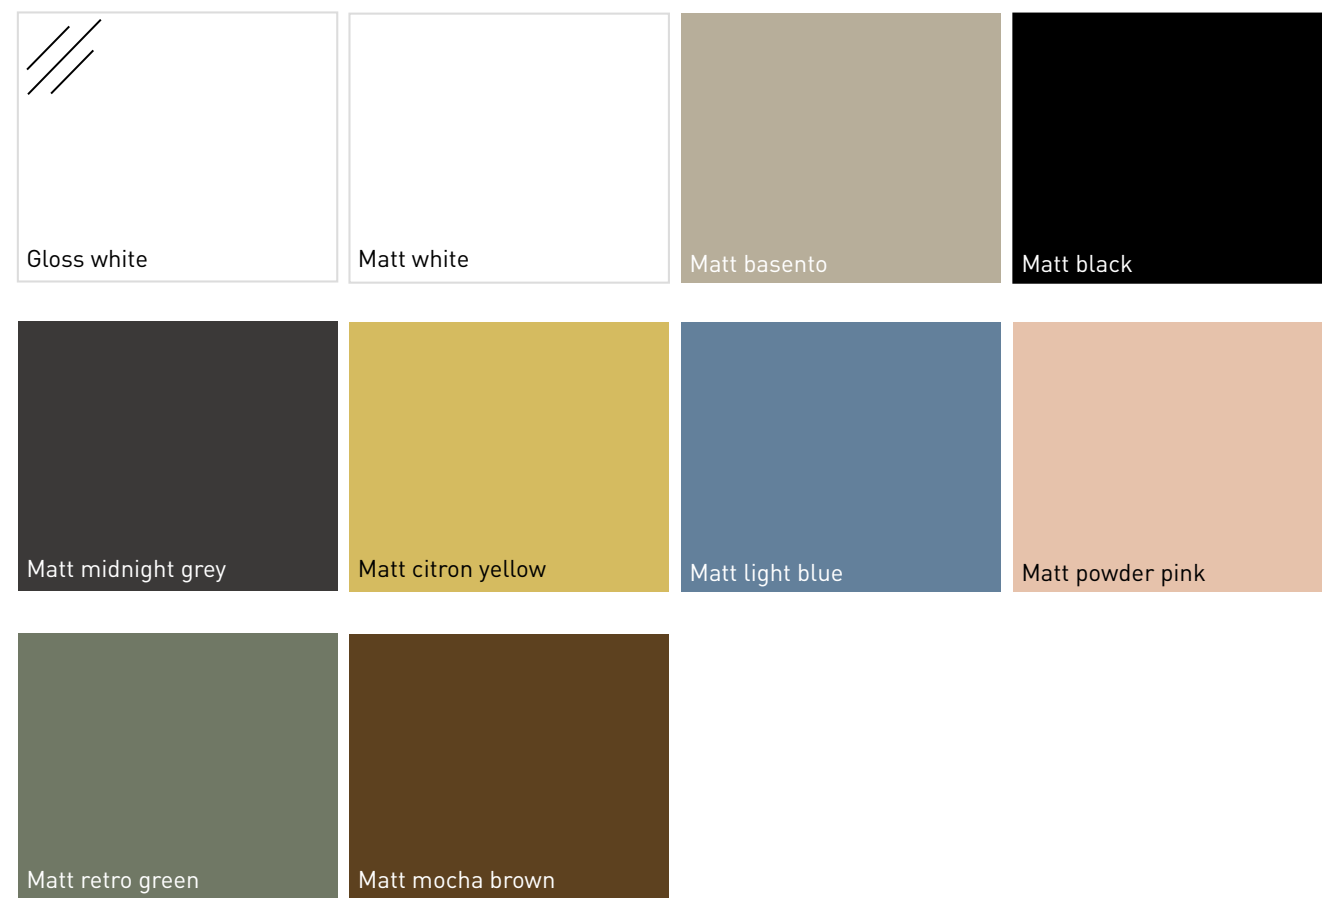

Porcelain

Polystone

Natural stone

Quartz

Ceramic Bib

Tilo tile

Matching wall and floor tiles are available from Teunissen and Becking. See below the series names:

- Matt white marble: Energieker Ekxtreme Bernini
- Matt black marble: Energieker Sahara Noir Black
- Matt concrete: Energieker Parker Silver