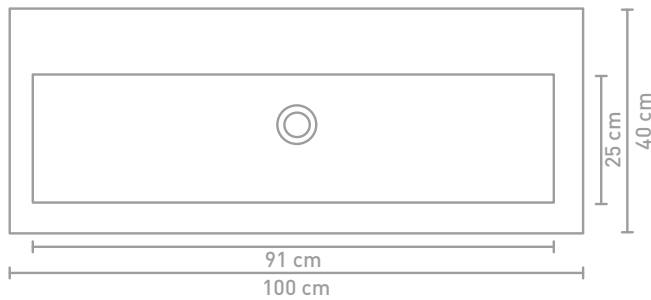

Size details - check our website for detailed technical information

60 CM

80 CM

100 CM

120 CM

Quartz maintenance tip

It is important to remove spills immediately with plenty of warm water. It must be prevented from affecting the stone. Usual mild household cleaners and a microfiber cloth can simply be used for this purpose. Do not use caustic or aggressive cleaning agents. It is important to dry the surface well with a clean, soft cloth after use. For cleaning and maintenance of surfaces, we have a special Tenax Care Kit available in the webshop. For more information, see page 468.