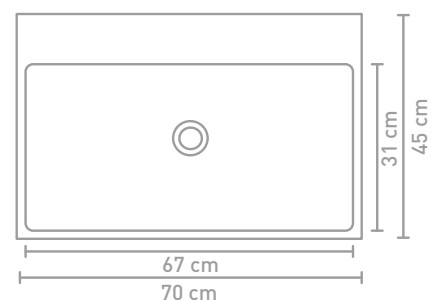

Size details - check our website for detailed technical information

60 CM

120 CM

70 CM

120 CM

80 CM

90 CM

140 CM

100 CM

160 CM

100 CM

Due to the manufacturing process, porcelain washbasins are subject to tolerances, so the actual size is almost always larger than the stated (rounded) width dimensions. The reason behind this is that the washbasin must fall well over the cabinets.

Description	Measurement (w x d x h in cm)	Colours	Taphole	Article number	Price incl. VAT

60 x 45 x 11

Porcelain gloss white
Porcelain gloss white

0
1

0202001
0202011

€ 697,35
€ 697,35

Washbasin in porcelain single basin

70 x 45 x 11

Porcelain gloss white
Porcelain gloss white

0
1

0202021
0202031

€ 804,09
€ 804,09

Washbasin in porcelain single basin

80 x 45 x 11

Porcelain gloss white
Porcelain gloss white

0
1

0202151
0202161

€ 903,71
€ 903,71

Washbasin in porcelain single basin

90 x 45 x 11

Porcelain gloss white
Porcelain gloss white

0
1

0202041
0202051

€ 967,76
€ 967,76

Washbasin in porcelain single basin

100 x 45 x 11

Porcelain gloss white
Porcelain gloss white
Porcelain gloss white

0
1
2

0202061
0202071
0202081

€ 1.046,03
€ 1.046,03
€ 1.046,03

NEW

washbasin centre

NEW

washbasin left

washbasin right

Washbasin in porcelain single basin