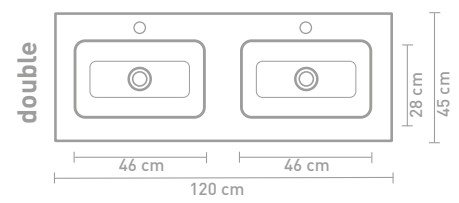

Size details - check our website for detailed technical information

60 CM

80 CM

100 CM

120 CM

140 CM

160 CM

Due to the manufacturing process, porcelain washbasins are subject to tolerances, so the actual size is almost always larger than the stated (rounded) width dimensions. The reason behind this is that the washbasin must fall well over the cabinets.