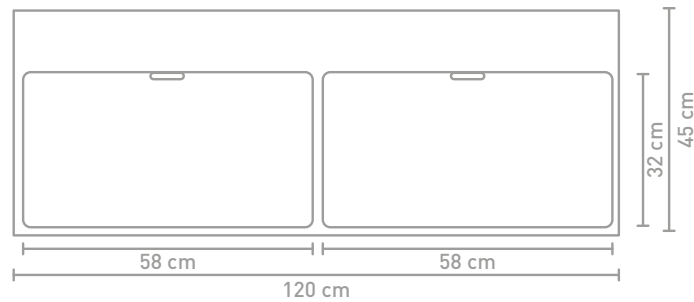

70 CM

100 CM

120 CM

Due to the manufacturing process, porcelain washbasins are subject to tolerances, so the actual size is almost always larger than the stated (rounded) width dimensions. The reason behind this is that the washbasin must fall well over the cabinets.