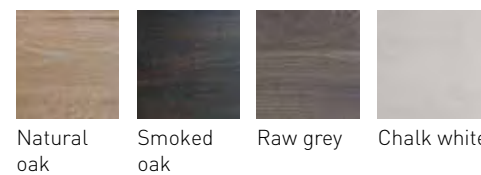

Colours

Natural oak   Smoked oak   Raw grey   Chalk white

Description	Measurement (w x d x h in cm)	Colours	Article number	Price incl. VAT
	60 x 40 x 52	EXPIRING Natural oak Smoked oak Raw grey Chalk white	1107003	€ 1.053,15
			1107004	€ 1.053,15
			1107005	€ 1.053,15
			1107006	€ 1.053,15

Cabinets 2 drawers
handleless alu rim
with straight surface fronts

	80 x 40 x 52	EXPIRING Natural oak Smoked oak Raw grey Chalk white	1107013	€ 1.167,00
			1107014	€ 1.167,00
			1107015	€ 1.167,00
			1107016	€ 1.167,00

Cabinets 2 drawers
handleless alu rim
with straight surface fronts

	100 x 40 x 52	EXPIRING Natural oak Smoked oak Raw grey Chalk white	1107023	€ 1.273,74
			1107024	€ 1.273,74
			1107025	€ 1.273,74
			1107026	€ 1.273,74

Cabinets 2 drawers
handleless alu rim
with straight surface fronts

	120 x 40 x 52	EXPIRING Natural oak Smoked oak Raw grey Chalk white	1107033	€ 1.537,02
			1107034	€ 1.537,02
			1107035	€ 1.537,02
			1107036	€ 1.537,02

Cabinets 2 drawers
handleless alu rim
with straight surface fronts