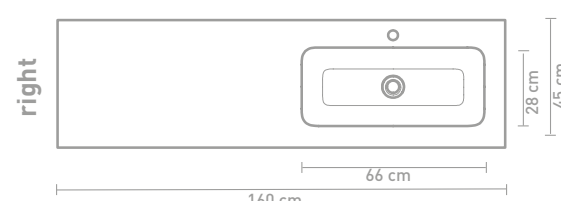

Size details - check our website for detailed technical information

80 CM

100 CM

140 CM

120 CM

160 CM

Description	Measurement (w x d x h in cm)	Colours	Taphole	Article number	Price incl. VAT
	80 x 45 x 1,5 washbasin central	Polystone gloss white	0	3407000	€ 629,04
		Polystone gloss white	1	3407001	€ 629,04
		Polystone matt white	0	3407200	€ 629,04
		Polystone matt white	1	3407201	€ 629,04