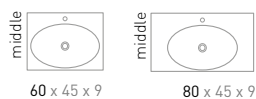

SMOOTH

Smooth cabinet 140 cm cabinets handleless lacquered matt black with Ferro frame for cabinets 1 drawer and washbasin in polystone matt white

NEW 45 | SMOOTH

WASHBASIN IN POLYSTONE

Measurement (w x d x h)	Version	Tap hole(s)	Sink
60 x 45 x 9 cm	middle	0 / 1	Single
80 x 45 x 9 cm	middle	0 / 1	Single
100 x 45 x 9 cm	middle	0 / 1	Single
100 x 45 x 9 cm	left	0 / 1	Single
100 x 45 x 9 cm	right	0 / 1	Single
120 x 45 x 9 cm	middle	0 / 1	Single
120 x 45 x 9 cm	left	0 / 1	Single
120 x 45 x 9 cm	right	0 / 1	Single
120 x 45 x 9 cm	double	0 / 2	Double
140 x 45 x 9 cm	left	0 / 1	Single
140 x 45 x 9 cm	right	0 / 1	Single
140 x 45 x 9 cm	double	0 / 2	Double
160 x 45 x 9 cm	double	0 / 2	Double
180 x 45 x 9 cm	double	0 / 2	Double