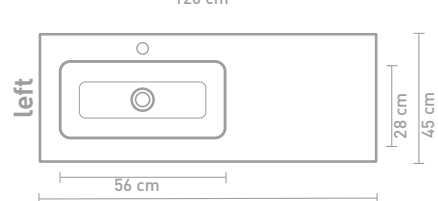

Size details - check our website for detailed technical information

80 CM

100 CM

140 CM

120 CM

160 CM

Description	Measurement (w x d x h in cm)	Colours	Taphole	Article number	Price incl. VAT
	80 x 45 x 1,5 washbasin central	Polystone gloss white	0	3407000	€ 629,04
		Polystone gloss white	1	3407001	€ 629,04
		Polystone matt white	0	3407200	€ 629,04
		Polystone matt white	1	3407201	€ 629,04