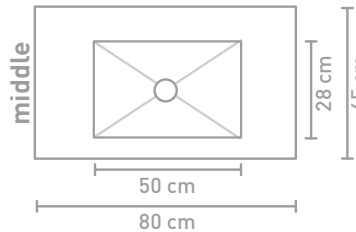

Size details - check our website for detailed technical information

60 CM

80 CM

100 CM

120 CM

Description	Measurement (w x d x h in cm)	Colours	Taphole	Article number	Price incl. VAT
	60 x 45 x 1	Calacatta matt	0	0210000	€ 1.213,08
		Calacatta matt	1	0210010	€ 1.213,08
		Armani grey matt	0	0210001	€ 1.213,08
		Armani grey matt	1	0210011	€ 1.213,08
		Lauren black matt	0	0210002	€ 1.213,08
		Lauren black matt	1	0210012	€ 1.213,08
		Statuario gloss	0	0210003	€ 1.213,08
		Statuario gloss	1	0210013	€ 1.213,08

Washbasin with single washbasin in ceramic slab with sloping envelope bottom

	80 x 45 x 1	Calacatta matt	0	0210020	€ 1.348,62
		Calacatta matt	1	0210030	€ 1.348,62
		Armani grey matt	0	0210021	€ 1.348,62
		Armani grey matt	1	0210031	€ 1.348,62
		Lauren black matt	0	0210022	€ 1.348,62
		Lauren black matt	1	0210032	€ 1.348,62
		Statuario gloss	0	0210023	€ 1.348,62
		Statuario gloss	1	0210033	€ 1.348,62

Washbasin with single washbasin in ceramic slab with sloping envelope bottom

	100 x 45 x 1	Calacatta matt	0	0210040	€ 1.484,16
		Calacatta matt	1	0210050	€ 1.484,16
		Armani grey matt	0	0210041	€ 1.484,16
		Armani grey matt	1	0210051	€ 1.484,16
		Lauren black matt	0	0210042	€ 1.484,16
		Lauren black matt	1	0210052	€ 1.484,16
		Statuario gloss	0	0210043	€ 1.484,16
		Statuario gloss	1	0210053	€ 1.484,16

	washbasin left	Calacatta matt	0	0210160	€ 1.484,16
		Calacatta matt	1	0210170	€ 1.484,16
		Armani grey matt	0	0210161	€ 1.484,16
		Armani grey matt	1	0210171	€ 1.484,16
		Lauren black matt	0	0210162	€ 1.484,16
		Lauren black matt	1	0210172	€ 1.484,16
		Statuario gloss	0	0210163	€ 1.484,16
		Statuario gloss	1	0210173	€ 1.484,16