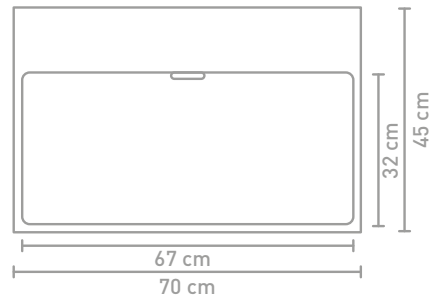

70 CM

100 CM

120 CM

Due to the manufacturing process, porcelain washbasins are subject to tolerances, so the actual size is almost always larger than the stated (rounded) width dimensions. The reason behind this is that the washbasin must fall well over the cabinets.