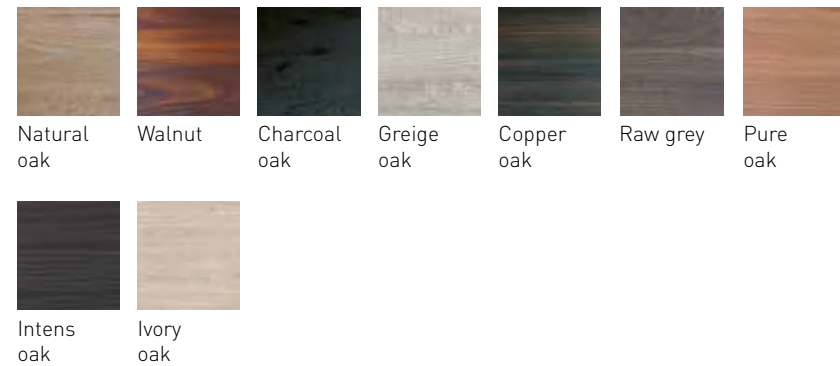

- 60 x 40 x 52 cm
- 80 x 40 x 52 cm
- 100 x 40 x 52 cm
- 120 x 40 x 52 cm

Colours

Description	Measurement (w x d x h in cm)	Colours	Article number	Price incl. VAT
 Cabinets 2 drawers handleless wooden rim with straight surface fronts	60 x 40 x 52	Natural oak	1257003	€ 1.053,15
		Walnut	1257007	€ 1.053,15
		Charcoal oak	1257008	€ 1.053,15
		Greige oak	1257009	€ 1.053,15
		Copper oak	1257010	€ 1.053,15
		Raw grey	1257006	€ 1.053,15
		Pure oak	1257004	€ 1.053,15
		Intense oak	1257005	€ 1.053,15
		NEW Ivory oak	1257002	€ 1.053,15