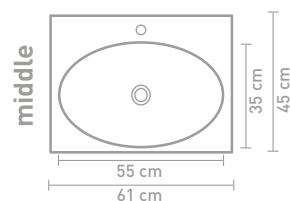

Size details - check our website for detailed technical information

60 CM