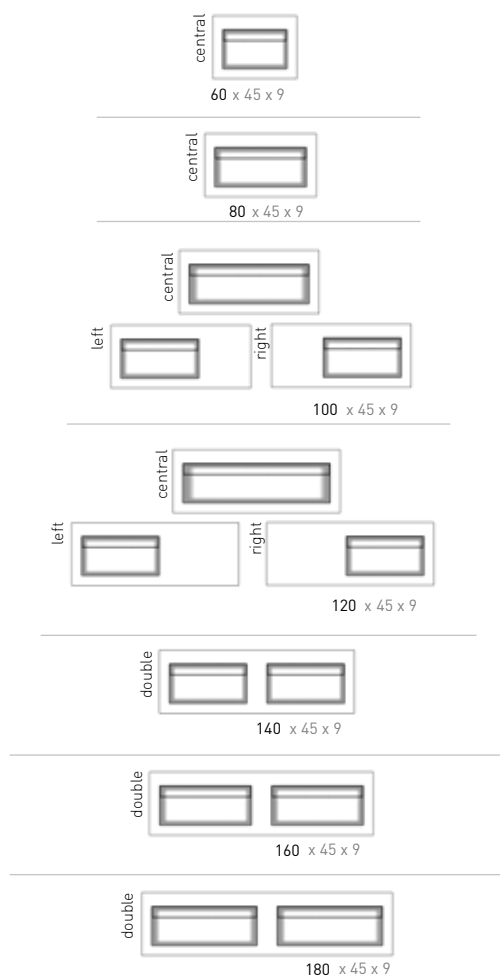

Height of sink

Material / colour

BASE CABINETS OVERVIEW

cm	Decor										Lacquer					Veneer oak				Massive oak									
	Natural oak	Raw grey	Chalk white	Smoked oak	Walnut	Charcoal oak	Greige oak	Copper oak	Pure oak	Intense oak	Ivory oak	Matt white	Matt taupe	Matt grey	Matt anthracite	Matt black	Matt concrete green	Matt cashmere grey	High-gloss white	Nature	Ash grey	Chocolate	Charcoal	Aqua	Ash grey	Chocolate	Charcoal		
60	✓	✓	✓																✓										
70																													
80	✓																												
90																													
100	✓	✓	✓																										
120	✓	✓	✓	✓																									
140**	✓	✓	✓	✓																									
160**	✓	✓	✓	✓																									
180**	✓	✓	✓	✓																									
60	✓	✓	✓	✓																									
70																													
80	✓	✓	✓	✓																									
90																													
100	✓	✓	✓	✓	✓	✓	✓	✓	✓	✓	✓																		
120	✓	✓	✓	✓	✓	✓	✓	✓	✓	✓	✓																		
140**	✓	✓	✓	✓	✓	✓	✓	✓	✓	✓	✓																		
160**	✓	✓	✓	✓	✓	✓	✓	✓	✓	✓	✓																		
180**	✓	✓	✓	✓	✓	✓	✓	✓	✓	✓	✓																		
60												✓	✓	✓	✓	✓	✓	✓	✓										
70																													
80												✓	✓	✓	✓	✓	✓	✓	✓										
90																													
100												✓	✓	✓	✓	✓	✓	✓	✓										
120												✓	✓	✓	✓	✓	✓	✓	✓										
140**												✓	✓	✓	✓	✓	✓	✓	✓										
160**												✓	✓	✓	✓	✓	✓	✓	✓										
180**												✓	✓	✓	✓	✓	✓	✓	✓										
60																					✓	✓	✓	✓					
70																													
80																													
90																													
100																													
120																													
140**																													
160**																													
180**																													
60																													
70																													
80	✓	✓	✓	✓	✓	✓	✓	✓	✓	✓	✓	✓	✓	✓	✓	✓	✓	✓	✓										
90																													
100	✓	✓	✓	✓	✓	✓	✓	✓	✓	✓	✓	✓	✓	✓	✓	✓	✓	✓	✓										
120	✓	✓	✓	✓	✓	✓	✓	✓	✓	✓	✓	✓	✓	✓	✓	✓	✓	✓	✓										
140	✓	✓	✓	✓	✓	✓	✓	✓	✓	✓	✓	✓	✓	✓	✓	✓	✓	✓	✓										
160**	✓	✓	✓	✓	✓	✓	✓	✓	✓	✓	✓	✓	✓	✓	✓	✓	✓	✓	✓										
180**	✓	✓	✓	✓	✓	✓	✓	✓	✓	✓	✓	✓	✓	✓	✓	✓	✓	✓	✓										

In combination with an asymmetrical washbasin, the above base cabinets can be combined with veneer or steel shelves.

** Consists of 2 base cabinets