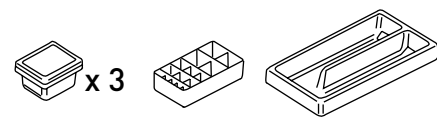

Size details

1910201

1910202

1910203

Incl. black non-slip matt that can be customized to your own liking.

Description	Measurement (width in cm)	Colours	Art.nr.	Price incl. VAT

WIDTH SIZE 60 CM:

2x **S**

60 cm	anthracite	2x 1910201	€ 199,27

This drawer division is suitable for the following sinks + cabinets with a width dimension of 60 cm:
Dock / Roots / Cabinet / Kraft / Aspekt / Post

1x **S** + 1x **M**

60 cm	anthracite	1910201 + 1910202	€ 266,86

This drawer division is suitable for the following sinks + cabinets with a width dimension of 60 cm:
Momento / Unlimited / United / Pitch / Topdeck

WIDTH SIZE 70 CM:

2x **S**

70 cm	anthracite	2x 1910201	€ 199,27

This drawer division is suitable for the following sinks + cabinets with a width dimension of 70 cm:
Kraft

1x **S** + 1x **M**

70 cm	anthracite	1910201 + 1910202	€ 266,86

This drawer division is suitable for the following sinks + cabinets with a width dimension of 70 cm:
Momento / Urban / Unlimited / United / Topdeck

WIDTH SIZE 80 CM:

2x **S**

80 cm	anthracite	2x 1910201	€ 199,27

This drawer division is suitable for the following sinks + cabinets with a width dimension of 80 cm:
Dock / Roots / Cabinet / Faktor / Kraft / Aspekt / Post

2x **M**

80 cm	anthracite	2x 1910202	€ 334,46

This drawer division is suitable for the following sinks + cabinets with a width dimension of 80 cm:
Momento / Unlimited / United / Pitch / Topdeck