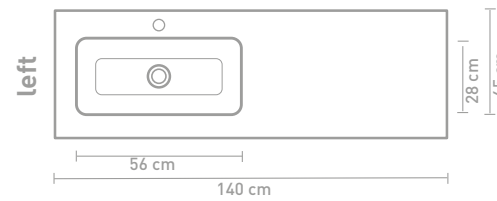

Size details - check our website for detailed technical information

80 CM

100 CM

140 CM

120 CM

160 CM

Description	Measurement (w x d x h in cm)	Colours	Taphole	Article number	Price incl. VAT
	80 x 45 x 1,5 washbasin central	Polystone gloss white	0	3407000	€ 629,04
		Polystone gloss white	1	3407001	€ 629,04
		Polystone matt white	0	3407200	€ 629,04
		Polystone matt white	1	3407201	€ 629,04