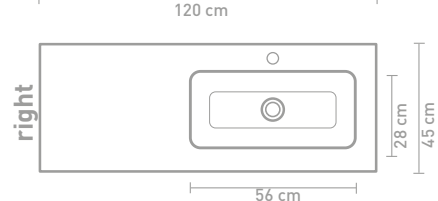

Size details - check our website for detailed technical information

80 CM

100 CM

140 CM

120 CM

160 CM

Description	Measurement (w x d x h in cm)	Colours	Taphole	Article number	Price incl. VAT
	80 x 45 x 1,5 washbasin central	Polystone gloss white	0	3407000	€ 629,04
		Polystone gloss white	1	3407001	€ 629,04
		Polystone matt white	0	3407200	€ 629,04
		Polystone matt white	1	3407201	€ 629,04