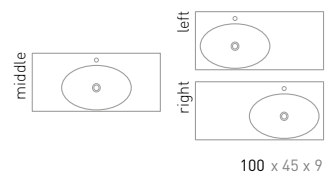

SMOOTH

Smooth cabinet 140 cm cabinets handleless lacquered matt black with Ferro frame for cabinets 1 drawer and washbasin in polystone matt white

NEW 45 | SMOOTH

WASHBASIN IN POLYSTONE

Measurement (w x d x h)	Version	Tap hole(s)	Sink
60 x 45 x 9 cm	middle	0 / 1	Single
80 x 45 x 9 cm	middle	0 / 1	Single
100 x 45 x 9 cm	middle	0 / 1	Single
100 x 45 x 9 cm	left	0 / 1	Single
100 x 45 x 9 cm	right	0 / 1	Single
120 x 45 x 9 cm	middle	0 / 1	Single
120 x 45 x 9 cm	left	0 / 1	Single
120 x 45 x 9 cm	right	0 / 1	Single
120 x 45 x 9 cm	double	0 / 2	Double
140 x 45 x 9 cm	left	0 / 1	Single
140 x 45 x 9 cm	right	0 / 1	Single
140 x 45 x 9 cm	double	0 / 2	Double
160 x 45 x 9 cm	double	0 / 2	Double
180 x 45 x 9 cm	double	0 / 2	Double