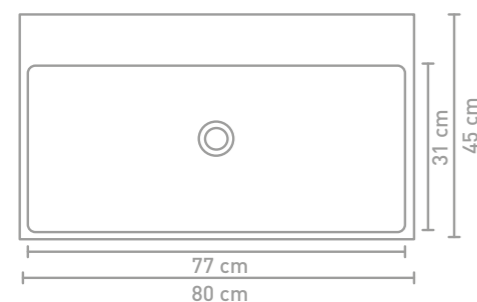

Size details - check our website for detailed technical information

60 CM

120 CM

70 CM

120 CM

80 CM

90 CM

140 CM

100 CM

160 CM

100 CM

Due to the manufacturing process, porcelain washbasins are subject to tolerances, so the actual size is almost always larger than the stated (rounded) width dimensions. The reason behind this is that the washbasin must fall well over the cabinets.