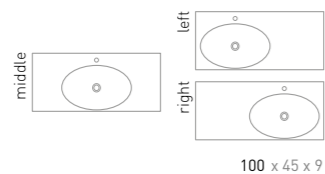

SMOOTH

Smooth cabinet 140 cm cabinets handleless lacquered matt black with Ferro frame for cabinets 1 drawer and washbasin in polystone matt white

NEW 45 | SMOOTH

WASHBASIN IN POLYSTONE

Measurement (w x d x h)	Version	Tap hole(s)	Sink
60 x 45 x 9 cm	middle	0 / 1	Single
80 x 45 x 9 cm	middle	0 / 1	Single
100 x 45 x 9 cm	middle	0 / 1	Single
100 x 45 x 9 cm	left	0 / 1	Single
100 x 45 x 9 cm	right	0 / 1	Single
120 x 45 x 9 cm	middle	0 / 1	Single
120 x 45 x 9 cm	left	0 / 1	Single
120 x 45 x 9 cm	right	0 / 1	Single
120 x 45 x 9 cm	double	0 / 2	Double
140 x 45 x 9 cm	left	0 / 1	Single
140 x 45 x 9 cm	right	0 / 1	Single
140 x 45 x 9 cm	double	0 / 2	Double
160 x 45 x 9 cm	double	0 / 2	Double
180 x 45 x 9 cm	double	0 / 2	Double