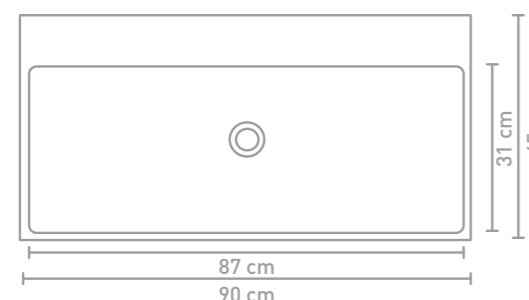

Size details - check our website for detailed technical information

60 CM

120 CM

70 CM

120 CM

80 CM

90 CM

140 CM

100 CM

160 CM

100 CM

Due to the manufacturing process, porcelain washbasins are subject to tolerances, so the actual size is almost always larger than the stated (rounded) width dimensions. The reason behind this is that the washbasin must fall well over the cabinets.

Description	Measurement (w x d x h in cm)	Colours	Taphole	Article number	Price incl. VAT

60 x 45 x 11

Porcelain gloss white
Porcelain gloss white

0
1

0202001
0202011

€ 697,35
€ 697,35

Washbasin in porcelain single basin

70 x 45 x 11

Porcelain gloss white
Porcelain gloss white

0
1

0202021
0202031

€ 804,09
€ 804,09

Washbasin in porcelain single basin

80 x 45 x 11

Porcelain gloss white
Porcelain gloss white

0
1

0202151
0202161

€ 903,71
€ 903,71

Washbasin in porcelain single basin

90 x 45 x 11

Porcelain gloss white
Porcelain gloss white

0
1

0202041
0202051

€ 967,76
€ 967,76

Washbasin in porcelain single basin

100 x 45 x 11

washbasin centre

Porcelain gloss white
Porcelain gloss white
Porcelain gloss white

0
1
2

0202061
0202071
0202081

€ 1.046,03
€ 1.046,03
€ 1.046,03

NEW

washbasin left

Porcelain gloss white
Porcelain gloss white

0
1

0202171
0202175

€ 1.153,34
€ 1.153,34

NEW

washbasin right

Porcelain gloss white
Porcelain gloss white

0
1

0202181
0202185

€ 1.153,34
€ 1.153,34

Washbasin in porcelain single basin