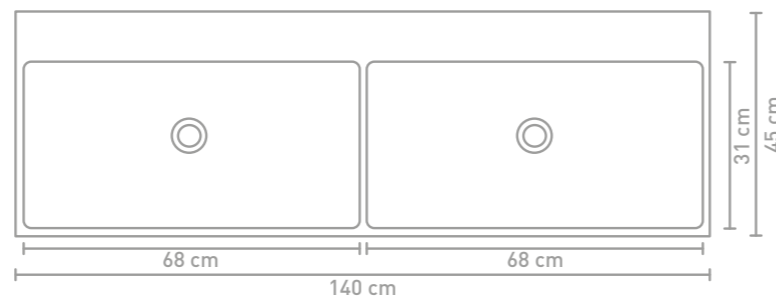

Size details - check our website for detailed technical information

60 CM

120 CM

70 CM

120 CM

80 CM

90 CM

140 CM

100 CM

160 CM

100 CM

Due to the manufacturing process, porcelain washbasins are subject to tolerances, so the actual size is almost always larger than the stated (rounded) width dimensions. The reason behind this is that the washbasin must fall well over the cabinets.

Description	Measurement (w x d x h in cm)	Colours	Taphole	Article number	Price incl. VAT

60 x 45 x 11

Porcelain gloss white
Porcelain gloss white

0
1

0202001
0202011

€ 697,35
€ 697,35

Washbasin in porcelain single basin

70 x 45 x 11

Porcelain gloss white
Porcelain gloss white

0
1

0202021
0202031

€ 804,09
€ 804,09

Washbasin in porcelain single basin

80 x 45 x 11

Porcelain gloss white
Porcelain gloss white

0
1

0202151
0202161

€ 903,71
€ 903,71

Washbasin in porcelain single basin

90 x 45 x 11

Porcelain gloss white
Porcelain gloss white

0
1

0202041
0202051

€ 967,76
€ 967,76

Washbasin in porcelain single basin

100 x 45 x 11

washbasin centre

Porcelain gloss white
Porcelain gloss white
Porcelain gloss white

0
1
2

0202061
0202071
0202081

€ 1.046,03
€ 1.046,03
€ 1.046,03

NEW

washbasin left

Porcelain gloss white
Porcelain gloss white

0
1

0202171
0202175

€ 1.153,34
€ 1.153,34

NEW

washbasin right

Porcelain gloss white
Porcelain gloss white

0
1

0202181
0202185

€ 1.153,34
€ 1.153,34

Washbasin in porcelain single basin