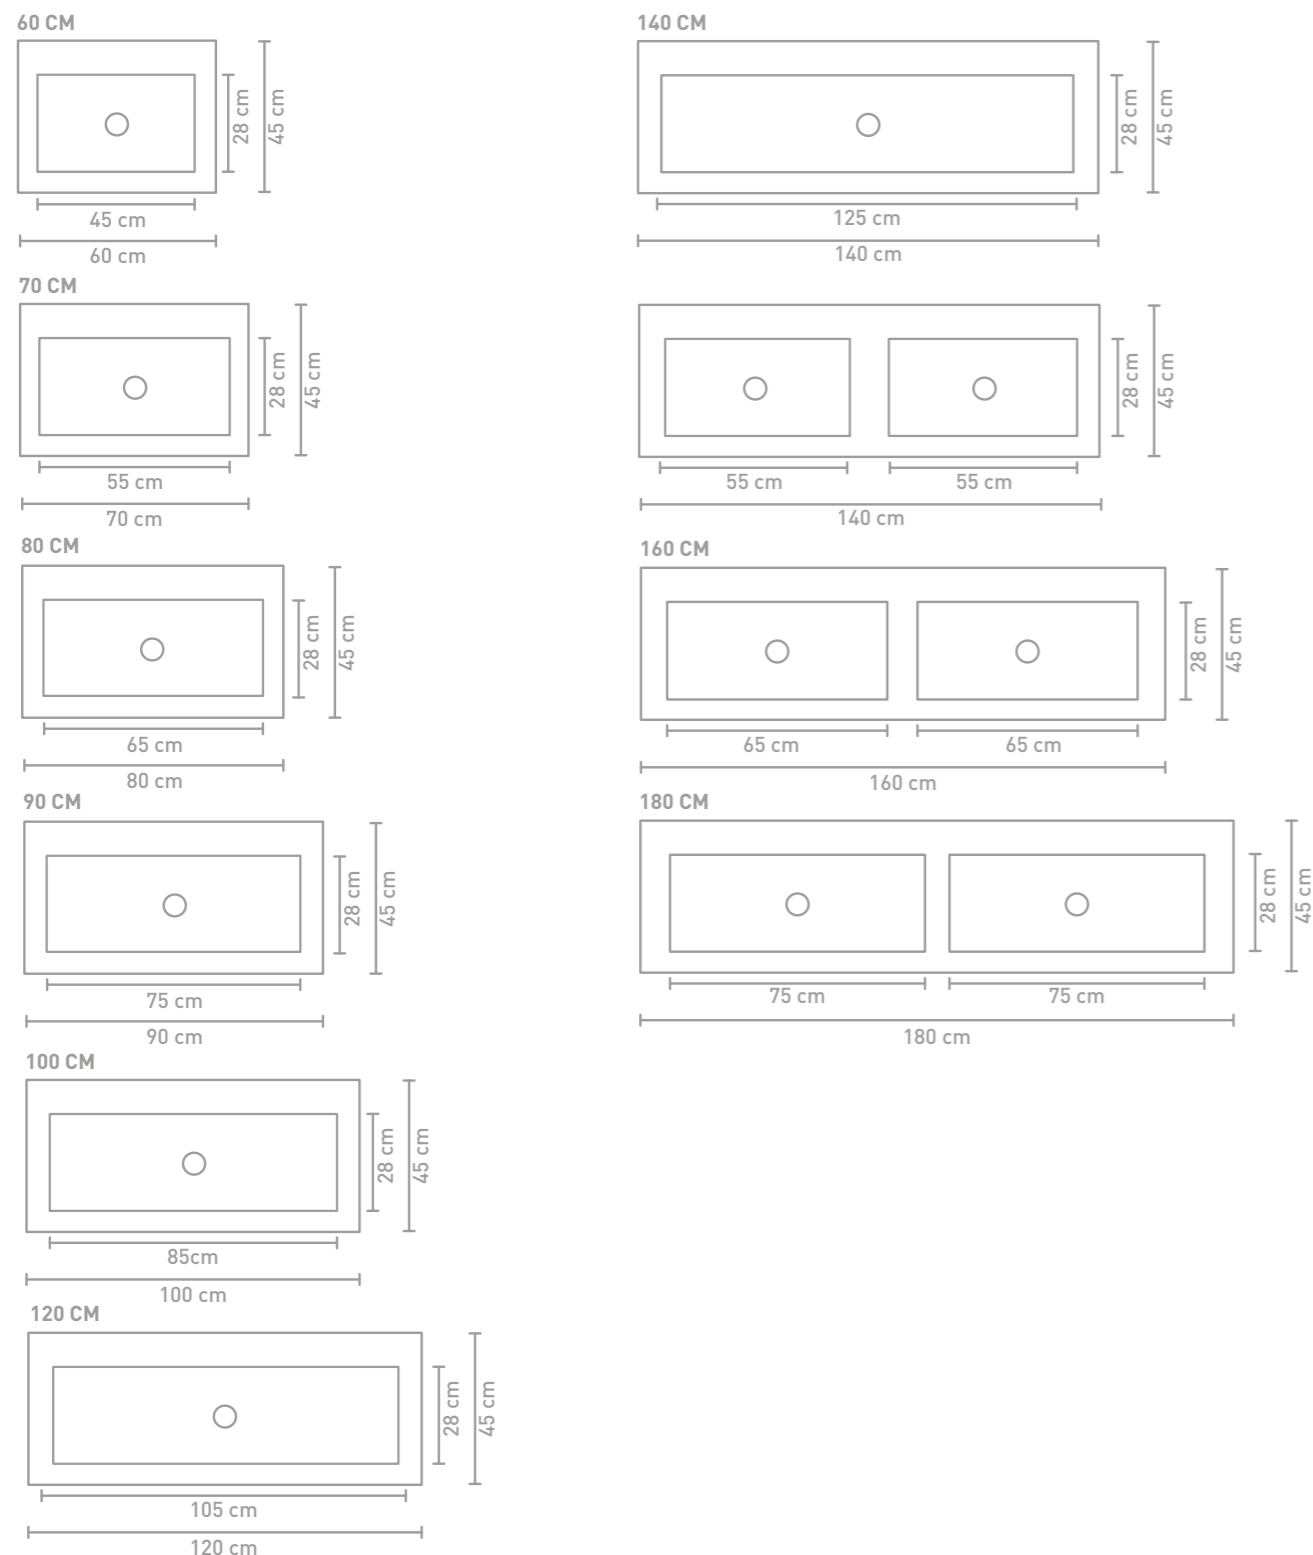

Size details - check our website for detailed technical information

All bathroom furniture, in combination with a Kraft washbasin, always has a standard bottom recess in the top drawer(s), at the location of the siphon(s).

Optional

The washbasin includes always open plug in the colour of the washbasin, if you would like a click plug free of charge please state this with your order.

Quartz maintenance tip

It is important to remove spills immediately with plenty of warm water. It must be prevented from damaging the stone. Common mild household cleaners and a microfibre cloth can be used for this purpose. Do not use caustic or aggressive cleaning agents. It is important to dry the surface well after use with a clean, soft cloth. For cleaning and maintenance of surfaces, we have a special Tenax Care Kit available in the webshop. For more information, see page 468.