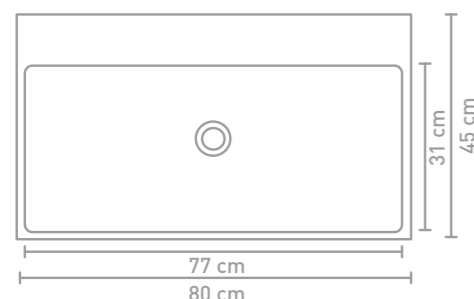

Size details - check our website for detailed technical information

60 CM

120 CM

70 CM

120 CM

80 CM

90 CM

140 CM

100 CM

160 CM

100 CM

Due to the manufacturing process, porcelain washbasins are subject to tolerances, so the actual size is almost always larger than the stated (rounded) width dimensions. The reason behind this is that the washbasin must fall well over the cabinets.

Description	Measurement (w x d x h in cm)	Colours	Taphole	Article number	Price incl. VAT

60 x 45 x 11

Porcelain gloss white
Porcelain gloss white

0
1

0202001
0202011

€ 697,35
€ 697,35

Washbasin in porcelain single basin

70 x 45 x 11

Porcelain gloss white
Porcelain gloss white

0
1

0202021
0202031

€ 804,09
€ 804,09

Washbasin in porcelain single basin

80 x 45 x 11

Porcelain gloss white
Porcelain gloss white

0
1

0202151
0202161

€ 903,71
€ 903,71

Washbasin in porcelain single basin

90 x 45 x 11

Porcelain gloss white
Porcelain gloss white

0
1

0202041
0202051

€ 967,76
€ 967,76

Washbasin in porcelain single basin

100 x 45 x 11

washbasin centre

Porcelain gloss white
Porcelain gloss white
Porcelain gloss white

0
1
2

0202061
0202071
0202081

€ 1.046,03
€ 1.046,03
€ 1.046,03

NEW

washbasin left

Porcelain gloss white
Porcelain gloss white

0
1

0202171
0202175

€ 1.153,34
€ 1.153,34

NEW

washbasin right

Porcelain gloss white
Porcelain gloss white

0
1

0202181
0202185

€ 1.153,34
€ 1.153,34

Washbasin in porcelain single basin