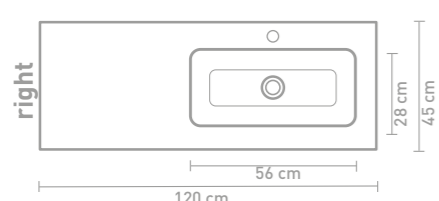

Size details - check our website for detailed technical information

80 CM

100 CM

140 CM

120 CM

160 CM

Description	Measurement (w x d x h in cm)	Colours	Taphole	Article number	Price incl. VAT
	80 x 45 x 1,5 washbasin central	Polystone gloss white	0	3407000	€ 629,04
		Polystone gloss white	1	3407001	€ 629,04
		Polystone matt white	0	3407200	€ 629,04
		Polystone matt white	1	3407201	€ 629,04