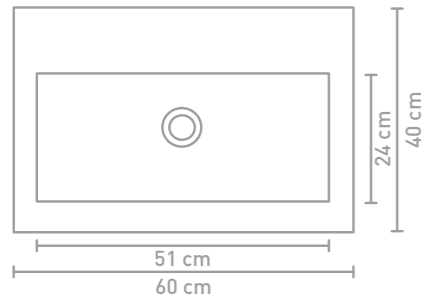

60 CM

80 CM

100 CM

120 CM

Porcelain sinks are subject to tolerances due to the manufacturing process, so the actual size is almost always larger than the stated (rounded) width dimensions. The reason behind this is that the washbasin must fall well over the base cabinet.