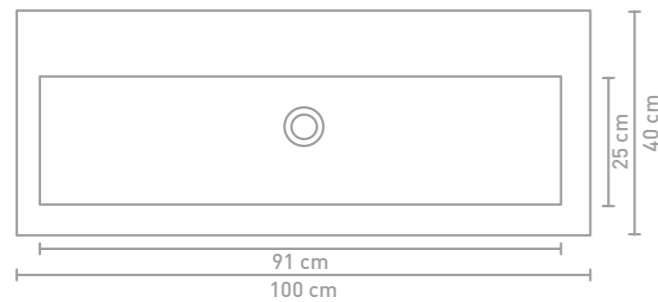

Size details - check our website for detailed technical information

60 CM

80 CM

100 CM

120 CM

Quartz maintenance tip

It is important to remove spills immediately with plenty or warm water. It must be prevented from affecting the stone. Usual mild household cleaners and a microfiber cloth can simply be used for this purpose. Do not use caustic or aggressive cleaning agents. It is important to dry the surface well with a clean, soft cloth after use. For cleaning and maintenance of surfaces, we have a special Tenax Care Kit available in the webshop. For more information, see page 468.