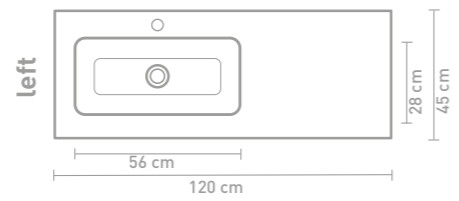

Size details - check our website for detailed technical information

60 CM

80 CM

100 CM

120 CM

140 CM

160 CM

Due to the manufacturing process, porcelain washbasins are subject to tolerances, so the actual size is almost always larger than the stated (rounded) width dimensions. The reason behind this is that the washbasin must fall well over the cabinets.