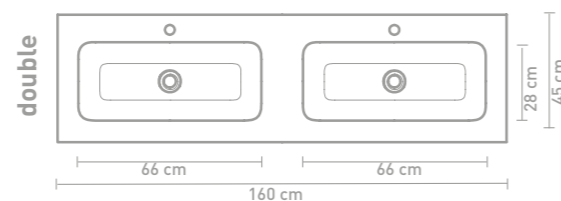

Size details - check our website for detailed technical information

80 CM

100 CM

140 CM

120 CM

160 CM

Description	Measurement (w x d x h in cm)	Colours	Taphole	Article number	Price incl. VAT
	80 x 45 x 1,5 washbasin central	Polystone gloss white	0	3407000	€ 629,04
		Polystone gloss white	1	3407001	€ 629,04
		Polystone matt white	0	3407200	€ 629,04
		Polystone matt white	1	3407201	€ 629,04