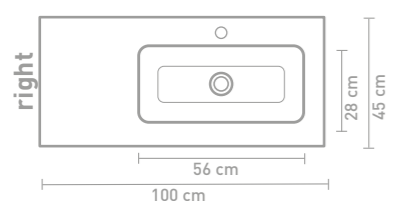

Size details - check our website for detailed technical information

80 CM

100 CM

140 CM

120 CM

160 CM

Description	Measurement (w x d x h in cm)	Colours	Taphole	Article number	Price incl. VAT
	80 x 45 x 1,5 washbasin central	Polystone gloss white	0	3407000	€ 629,04
		Polystone gloss white	1	3407001	€ 629,04
		Polystone matt white	0	3407200	€ 629,04
		Polystone matt white	1	3407201	€ 629,04