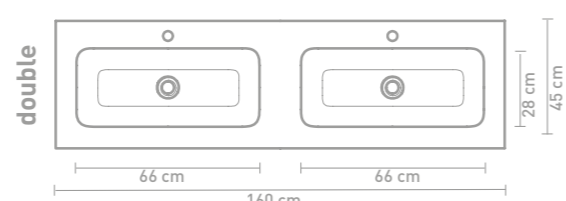

Size details - check our website for detailed technical information

60 CM

80 CM

100 CM

120 CM

140 CM

160 CM

Due to the manufacturing process, porcelain washbasins are subject to tolerances, so the actual size is almost always larger than the stated (rounded) width dimensions. The reason behind this is that the washbasin must fall well over the cabinets.