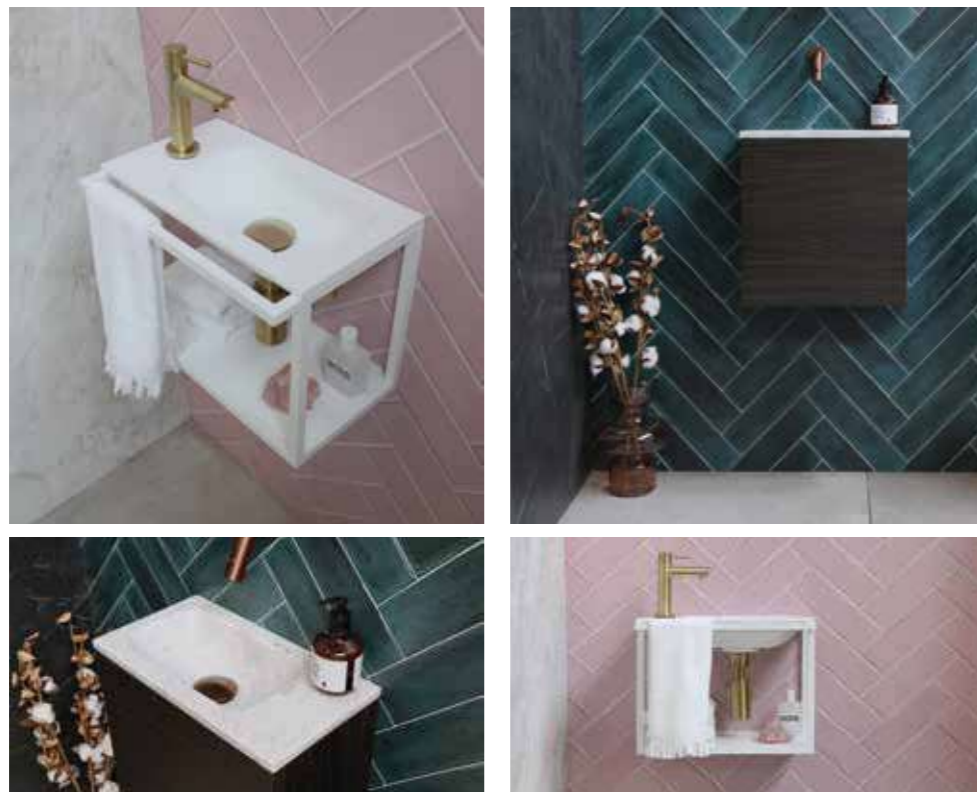

ENTER

Material / colour

Description	Measurement (w x d x h in cm)	Colours	Taphole	Article number	Price incl. VAT
	40 x 22 x 1	Polystone gloss white	0	3404350	€ 269,72
		Polystone gloss white	1	3404360	€ 269,72
		Polystone matt white	0	3404351	€ 269,72
		Polystone matt white	1	3404361	€ 269,72
		Quartz grey	0	3404352	€ 351,05
		Quartz grey	1	3404362	€ 351,05
		Quartz black	0	3404353	€ 351,05
		Quartz black	1	3404363	€ 351,05
		Quartz concrete	0	3404354	€ 351,05
		Quartz concrete	1	3404364	€ 351,05
	40 x 22 x 1,6	Matt white marble	0	3404355	€ 440,50
		Matt white marble	1	3404365	€ 440,50
		Porcelain gloss white	0	3404356	€ 229,06
		Porcelain gloss white	1	3404366	€ 229,06
		Porcelain matt white	0	3404357	€ 296,83
		Porcelain matt white	1	3404367	€ 296,83
		Porcelain matt black	0	3404358	€ 296,83
		Porcelain matt black	1	3404368	€ 296,83

Enter hand washbasin in polystone, quartz, marble or porcelain. Universal

	40 x 22 x 40	Matt white	1222201	€ 345,63
		Matt taupe	1222203	€ 345,63
		EXPIRING Matt grey	1222204	€ 345,63
		Matt anthracite	1222202	€ 345,63
		Matt black	1222205	€ 345,63
		Matt concrete green	1222206	€ 345,63
		NEW Matt cashmere grey	1222219	€ 345,63
		High-gloss white	1222200	€ 345,63
		Raw grey	1222210	€ 467,61
		Natural oak	1222207	€ 467,61
Walnut	1222211	€ 467,61		
Charcoal oak	1222212	€ 467,61		
Greige oak	1222213	€ 467,61		
Copper oak	1222214	€ 467,61		
Pure oak	1222208	€ 467,61		
Intense oak	1222209	€ 467,61		
NEW Ivory oak	1222220	€ 467,61		
Veneer - Nature	1222215	€ 494,72		
Veneer - Ash grey*	1222216	€ 494,72		
Veneer - Chocolate*	1222217	€ 494,72		
Veneer - Charcoal*	1222218	€ 494,72		

* Coloured by Rubio Monocoat

Hand washbasin cabinets with push-to-open door handleless, universal rotating

	40 x 22 x 10	Matt white	1901201	€ 224,86
		Matt black	1901200	€ 224,86

Hand washbasin frame matt black and matt white made of steel