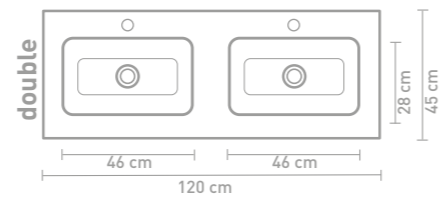

Size details - check our website for detailed technical information

80 CM

100 CM

140 CM

120 CM

160 CM

Description	Measurement (w x d x h in cm)	Colours	Taphole	Article number	Price incl. VAT
	80 x 45 x 1,5 washbasin central	Polystone gloss white	0	3407000	€ 629,04
		Polystone gloss white	1	3407001	€ 629,04
		Polystone matt white	0	3407200	€ 629,04
		Polystone matt white	1	3407201	€ 629,04