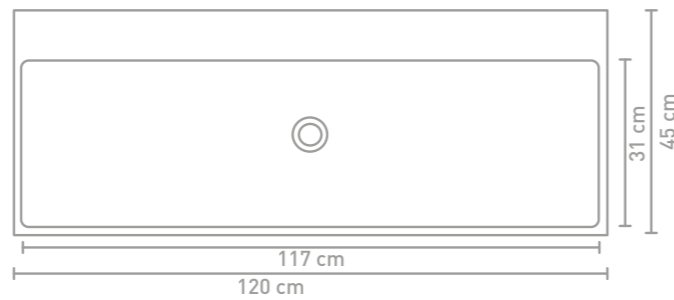

Size details - check our website for detailed technical information

60 CM

120 CM

70 CM

120 CM

80 CM

90 CM

140 CM

100 CM

160 CM

100 CM

Due to the manufacturing process, porcelain washbasins are subject to tolerances, so the actual size is almost always larger than the stated (rounded) width dimensions. The reason behind this is that the washbasin must fall well over the cabinets.

Description	Measurement (w x d x h in cm)	Colours	Taphole	Article number	Price incl. VAT

60 x 45 x 11

Porcelain gloss white
Porcelain gloss white

0
1

0202001
0202011

€ 697,35
€ 697,35

Washbasin in porcelain single basin

70 x 45 x 11

Porcelain gloss white
Porcelain gloss white

0
1

0202021
0202031

€ 804,09
€ 804,09

Washbasin in porcelain single basin

80 x 45 x 11

Porcelain gloss white
Porcelain gloss white

0
1

0202151
0202161

€ 903,71
€ 903,71

Washbasin in porcelain single basin

90 x 45 x 11

Porcelain gloss white
Porcelain gloss white

0
1

0202041
0202051

€ 967,76
€ 967,76

Washbasin in porcelain single basin

100 x 45 x 11

washbasin centre

Porcelain gloss white
Porcelain gloss white
Porcelain gloss white

0
1
2

0202061
0202071
0202081

€ 1.046,03
€ 1.046,03
€ 1.046,03

NEW

washbasin left

Porcelain gloss white
Porcelain gloss white

0
1

0202171
0202175

€ 1.153,34
€ 1.153,34

NEW

washbasin right

Porcelain gloss white
Porcelain gloss white

0
1

0202181
0202185

€ 1.153,34
€ 1.153,34

Washbasin in porcelain single basin