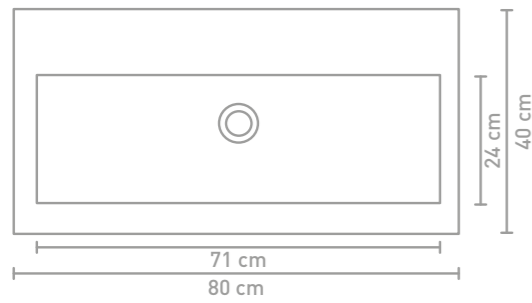

60 CM

80 CM

100 CM

120 CM

Porcelain sinks are subject to tolerances due to the manufacturing process, so the actual size is almost always larger than the stated (rounded) width dimensions. The reason behind this is that the washbasin must fall well over the base cabinet.