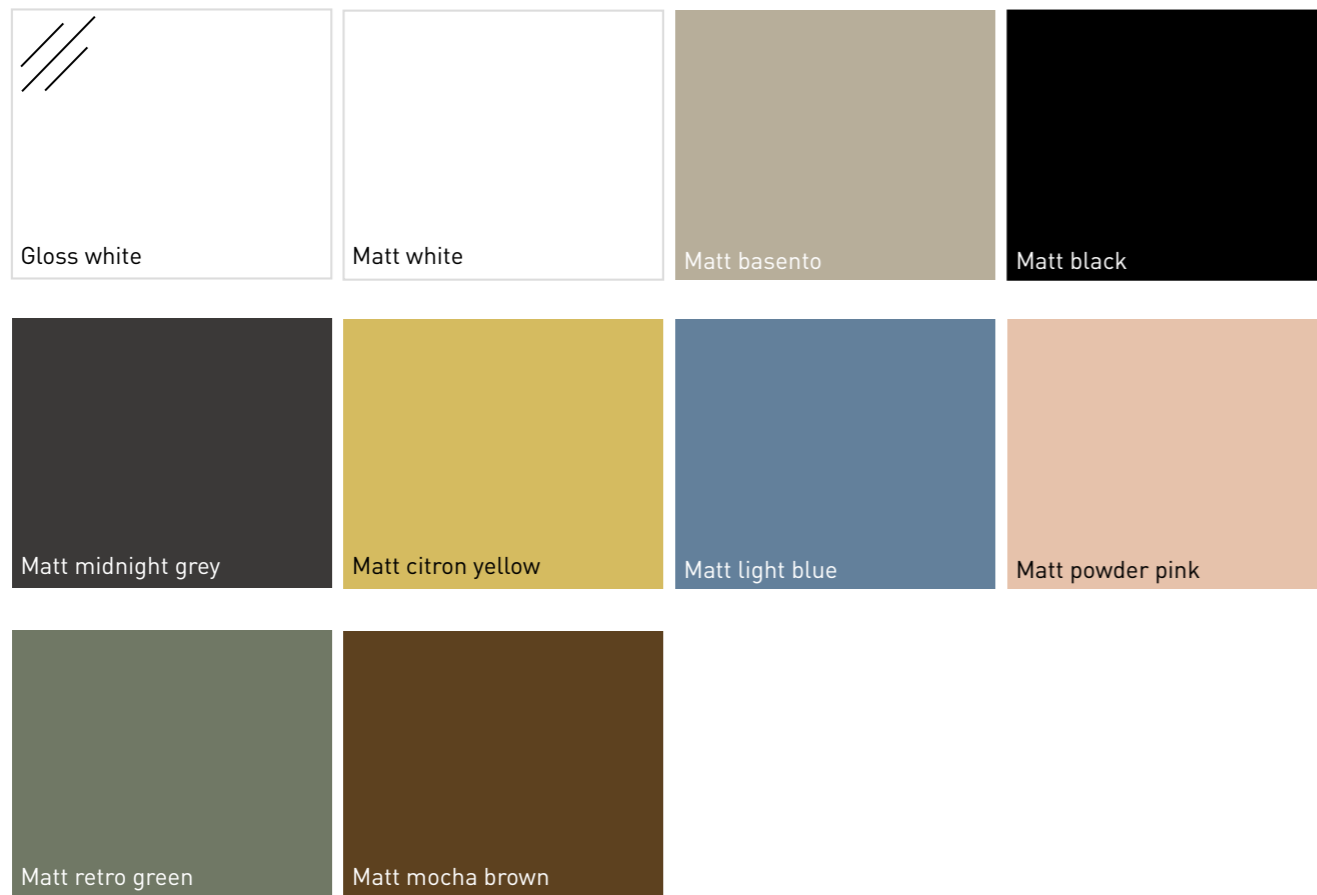

Porcelain

Polystone

Natural stone

Quartz

Ceramic Bib

Tilo tile

Matching wall and floor tiles are available from Teunissen and Becking. See below the series names:

- Matt white marble: Energieker Ekxtreme Bernini
- Matt black marble: Energieker Sahara Noir Black
- Matt concrete: Energieker Parker Silver