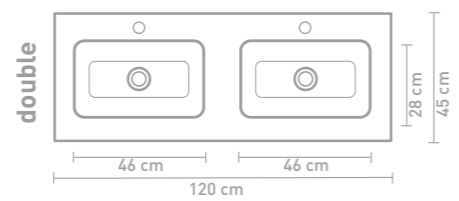

Size details - check our website for detailed technical information

60 CM

80 CM

100 CM

120 CM

140 CM

160 CM

Due to the manufacturing process, porcelain washbasins are subject to tolerances, so the actual size is almost always larger than the stated (rounded) width dimensions. The reason behind this is that the washbasin must fall well over the cabinets.