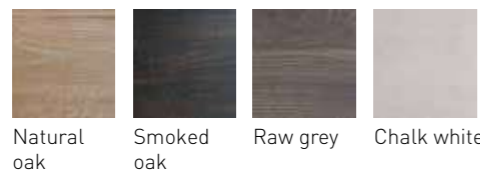

Colours

Natural oak   Smoked oak   Raw grey   Chalk white

Description	Measurement (w x d x h in cm)	Colours	Article number	Price incl. VAT	
EXPIRING Cabinets 2 drawers handleless alu rim with straight surface fronts	60 x 45 x 52	Natural oak	1107103	€ 964,91	
		Smoked oak	1107104	€ 964,91	
		Raw grey	1107105	€ 964,91	
		Chalk white	1107106	€ 964,91	
		Cabinets 2 drawers handleless alu rim with straight surface fronts			
EXPIRING Cabinets 2 drawers handleless alu rim with straight surface fronts	70 x 45 x 52	Natural oak	1107113	€ 1.075,91	
		Smoked oak	1107114	€ 1.075,91	
		Raw grey	1107115	€ 1.075,91	
		Chalk white	1107116	€ 1.075,91	
		Cabinets 2 drawers handleless alu rim with straight surface fronts			
EXPIRING Cabinets 2 drawers handleless alu rim with straight surface fronts	80 x 45 x 52	Natural oak	1107193	€ 1.169,85	
		Smoked oak	1107194	€ 1.169,85	
		Raw grey	1107195	€ 1.169,85	
		Chalk white	1107196	€ 1.169,85	
		Cabinets 2 drawers handleless alu rim with straight surface fronts			
EXPIRING Cabinets 2 drawers handleless alu rim with straight surface fronts	90 x 45 x 52	Natural oak	1107123	€ 1.265,20	
		Smoked oak	1107124	€ 1.265,20	
		Raw grey	1107125	€ 1.265,20	
		Chalk white	1107126	€ 1.265,20	
		Cabinets 2 drawers handleless alu rim with straight surface fronts			
EXPIRING Cabinets 2 drawers handleless alu rim with straight surface fronts	100 x 45 x 52	Natural oak	1107133	€ 1.292,24	
		Smoked oak	1107134	€ 1.292,24	
		Raw grey	1107135	€ 1.292,24	
		Chalk white	1107136	€ 1.292,24	
		Cabinets 2 drawers handleless alu rim with straight surface fronts