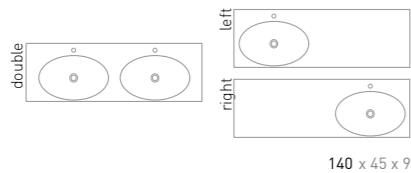

SMOOTH

Smooth cabinet 140 cm cabinets handleless lacquered matt black with Ferro frame for cabinets 1 drawer and washbasin in polystone matt white

NEW 45 | SMOOTH

WASHBASIN IN POLYSTONE

Measurement (w x d x h)	Version	Tap hole(s)	Sink
60 x 45 x 9 cm	middle	0 / 1	Single
80 x 45 x 9 cm	middle	0 / 1	Single
100 x 45 x 9 cm	middle	0 / 1	Single
100 x 45 x 9 cm	left	0 / 1	Single
100 x 45 x 9 cm	right	0 / 1	Single
120 x 45 x 9 cm	middle	0 / 1	Single
120 x 45 x 9 cm	left	0 / 1	Single
120 x 45 x 9 cm	right	0 / 1	Single
120 x 45 x 9 cm	double	0 / 2	Double
140 x 45 x 9 cm	left	0 / 1	Single
140 x 45 x 9 cm	right	0 / 1	Single
140 x 45 x 9 cm	double	0 / 2	Double
160 x 45 x 9 cm	double	0 / 2	Double
180 x 45 x 9 cm	double	0 / 2	Double