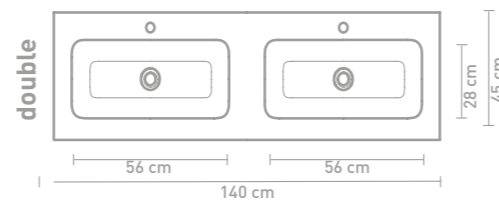

Size details - check our website for detailed technical information

60 CM

80 CM

100 CM

120 CM

140 CM

160 CM

Due to the manufacturing process, porcelain washbasins are subject to tolerances, so the actual size is almost always larger than the stated (rounded) width dimensions. The reason behind this is that the washbasin must fall well over the cabinets.