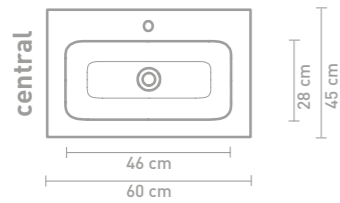

Size details - check our website for detailed technical information

60 CM

80 CM

100 CM

120 CM

140 CM

160 CM

Due to the manufacturing process, porcelain washbasins are subject to tolerances, so the actual size is almost always larger than the stated (rounded) width dimensions. The reason behind this is that the washbasin must fall well over the cabinets.