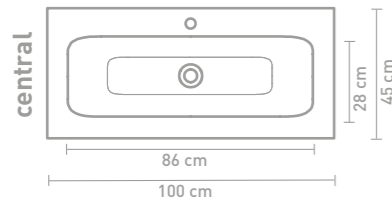

Size details - check our website for detailed technical information

60 CM

80 CM

100 CM

120 CM

140 CM

160 CM

Due to the manufacturing process, porcelain washbasins are subject to tolerances, so the actual size is almost always larger than the stated (rounded) width dimensions. The reason behind this is that the washbasin must fall well over the cabinets.