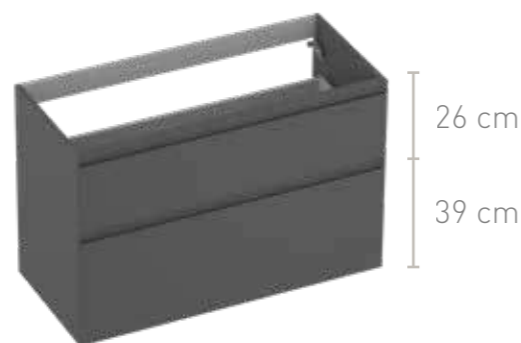

45 | CABINETS 2 DRAWERS HANDLELESS LACQUERED ASYMMETRIC

Measurement (w x d x h)

60 x 45 x 65 cm
70 x 45 x 65 cm
80 x 45 x 65 cm
90 x 45 x 65 cm
100 x 45 x 65 cm
120 x 45 x 65 cm
120 x 45 x 65 cm (4 drawers | 2 x 60 cm cabinets)
140 x 45 x 65 cm (4 drawers | 2 x 70 cm cabinets)
160 x 45 x 65 cm (4 drawers | 2 x 80 cm cabinets)
180 x 45 x 65 cm (4 drawers | 2 x 90 cm cabinets)