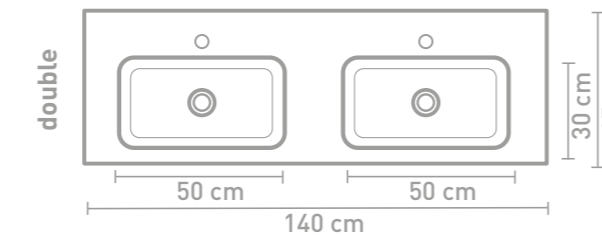

140 CM

Description	Measurement (w x d x h in cm)	Colours	Taphole	Article number	Price incl. VAT
EXPIRING	90 x 45 x 9 washbasin centre	Polystone gloss white	0	3416900	€ 629,04
		Polystone gloss white	1	3416901	€ 629,04
		Polystone gloss white	1	3416911	€ 629,04
EXPIRING	washbasin left	Polystone gloss white	0	3416910	€ 629,04
		Polystone gloss white	1	3416911	€ 629,04
EXPIRING	washbasin right	Polystone gloss white	0	3416920	€ 629,04
		Polystone gloss white	1	3416921	€ 629,04

Washbasin with single washbasin in polystone

EXPIRING	100 x 45 x 9 washbasin centre	Polystone gloss white	0	3416000	€ 680,27
		Polystone gloss white	1	3416001	€ 680,27

Washbasin with single washbasin in polystone

EXPIRING	120 x 45 x 9	Polystone gloss white	0	3416010	€ 818,32
		Polystone gloss white	2	3416011	€ 818,32

Washbasin with double washbasin polystone

EXPIRING	140 x 45 x 9	Polystone gloss white	0	3416020	€ 920,79
		Polystone gloss white	2	3416021	€ 920,79

Washbasin with double washbasin in polystone

	Chrome	9902048	€ 45,53
	Matt black	9902037	€ 68,31
	Matt rose gold	9902336	€ 68,31
	Brushed matt gold	9902334	€ 68,31
	Metal black	9902333	€ 68,31
	Brushed nickel	9902332	€ 68,31

Stop & go plug

	Chrome	9902047	€ 43,23
	Matt black	9902036	€ 64,04
	Matt rose gold	9902326	€ 64,04
	Brushed matt gold	9902324	€ 64,04
	Metal black	9902323	€ 64,04
	Brushed nickel	9902322	€ 64,04

Always open plug

Polystone gloss white	3430504	€ 129,50

Polystone gloss white	3430524	€ 129,50