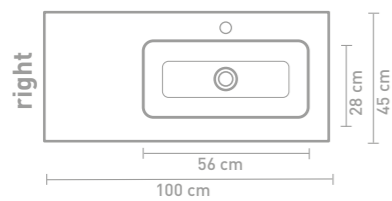

Size details - check our website for detailed technical information

60 CM

80 CM

100 CM

120 CM

140 CM

160 CM

Due to the manufacturing process, porcelain washbasins are subject to tolerances, so the actual size is almost always larger than the stated (rounded) width dimensions. The reason behind this is that the washbasin must fall well over the cabinets.