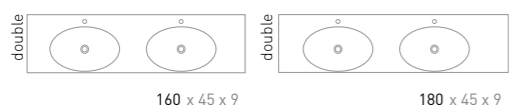

SMOOTH

Smooth cabinet 140 cm cabinets handleless lacquered matt black with Ferro frame for cabinets 1 drawer and washbasin in polystone matt white

NEW 45 | SMOOTH

WASHBASIN IN POLYSTONE

Measurement (w x d x h)	Version	Tap hole(s)	Sink
60 x 45 x 9 cm	middle	0 / 1	Single
80 x 45 x 9 cm	middle	0 / 1	Single
100 x 45 x 9 cm	middle	0 / 1	Single
100 x 45 x 9 cm	left	0 / 1	Single
100 x 45 x 9 cm	right	0 / 1	Single
120 x 45 x 9 cm	middle	0 / 1	Single
120 x 45 x 9 cm	left	0 / 1	Single
120 x 45 x 9 cm	right	0 / 1	Single
120 x 45 x 9 cm	double	0 / 2	Double
140 x 45 x 9 cm	left	0 / 1	Single
140 x 45 x 9 cm	right	0 / 1	Single
140 x 45 x 9 cm	double	0 / 2	Double
160 x 45 x 9 cm	double	0 / 2	Double
180 x 45 x 9 cm	double	0 / 2	Double