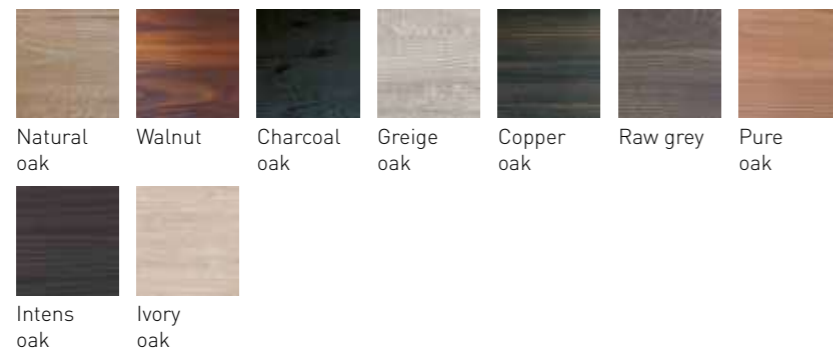

Colours

Description	Measurement (w x d x h in cm)	Colours	Article number	Price incl. VAT
 Cabinets 2 drawers handleless wood rim with straight surface fronts	60 x 45 x 52	Natural oak	1257103	€ 964,91
		Walnut	1257107	€ 964,91
		Charcoal oak	1257108	€ 964,91
		Greige oak	1257109	€ 964,91
		Copper oak	1257110	€ 964,91
		Raw grey	1257106	€ 964,91
		Pure oak	1257104	€ 964,91
		Intense oak	1257105	€ 964,91
		NEW Ivory oak	1257102	€ 964,91