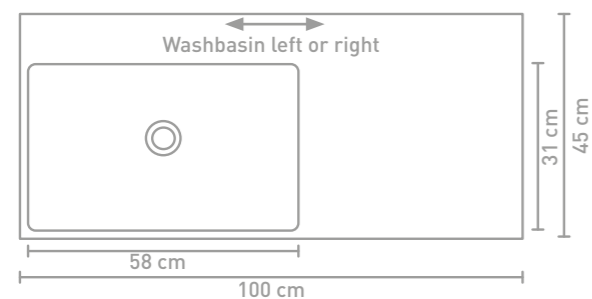

100 CM

Due to the manufacturing process, porcelain washbasins are subject to tolerances, so the actual size is almost always larger than the stated (rounded) width dimensions. The reason behind this is that the washbasin must fall well over the cabinets.

Description	Measurement (w x d x h in cm)	Colours	Taphole	Article number	Price incl. VAT

60 x 45 x 11

Porcelain gloss white
Porcelain gloss white

0
1

0202001
0202011

€ 697,35
€ 697,35

Washbasin in porcelain single basin

70 x 45 x 11

Porcelain gloss white
Porcelain gloss white

0
1

0202021
0202031

€ 804,09
€ 804,09

Washbasin in porcelain single basin

80 x 45 x 11

Porcelain gloss white
Porcelain gloss white

0
1

0202151
0202161

€ 903,71
€ 903,71

Washbasin in porcelain single basin

90 x 45 x 11

Porcelain gloss white
Porcelain gloss white

0
1

0202041
0202051

€ 967,76
€ 967,76

Washbasin in porcelain single basin

100 x 45 x 11

washbasin centre

Porcelain gloss white
Porcelain gloss white
Porcelain gloss white

0
1
2

0202061
0202071
0202081

€ 1.046,03
€ 1.046,03
€ 1.046,03

NEW

washbasin left

Porcelain gloss white
Porcelain gloss white

0
1

0202171
0202175

€ 1.153,34
€ 1.153,34

NEW

washbasin right

Porcelain gloss white
Porcelain gloss white

0
1

0202181
0202185

€ 1.153,34
€ 1.153,34

Washbasin in porcelain single basin