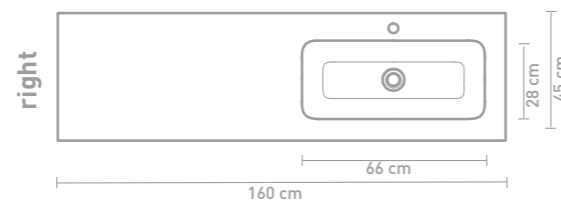

Size details - check our website for detailed technical information

80 CM

100 CM

140 CM

120 CM

160 CM

Description	Measurement (w x d x h in cm)	Colours	Taphole	Article number	Price incl. VAT
	80 x 45 x 1,5 washbasin central	Polystone gloss white	0	3407000	€ 629,04
		Polystone gloss white	1	3407001	€ 629,04
		Polystone matt white	0	3407200	€ 629,04
		Polystone matt white	1	3407201	€ 629,04