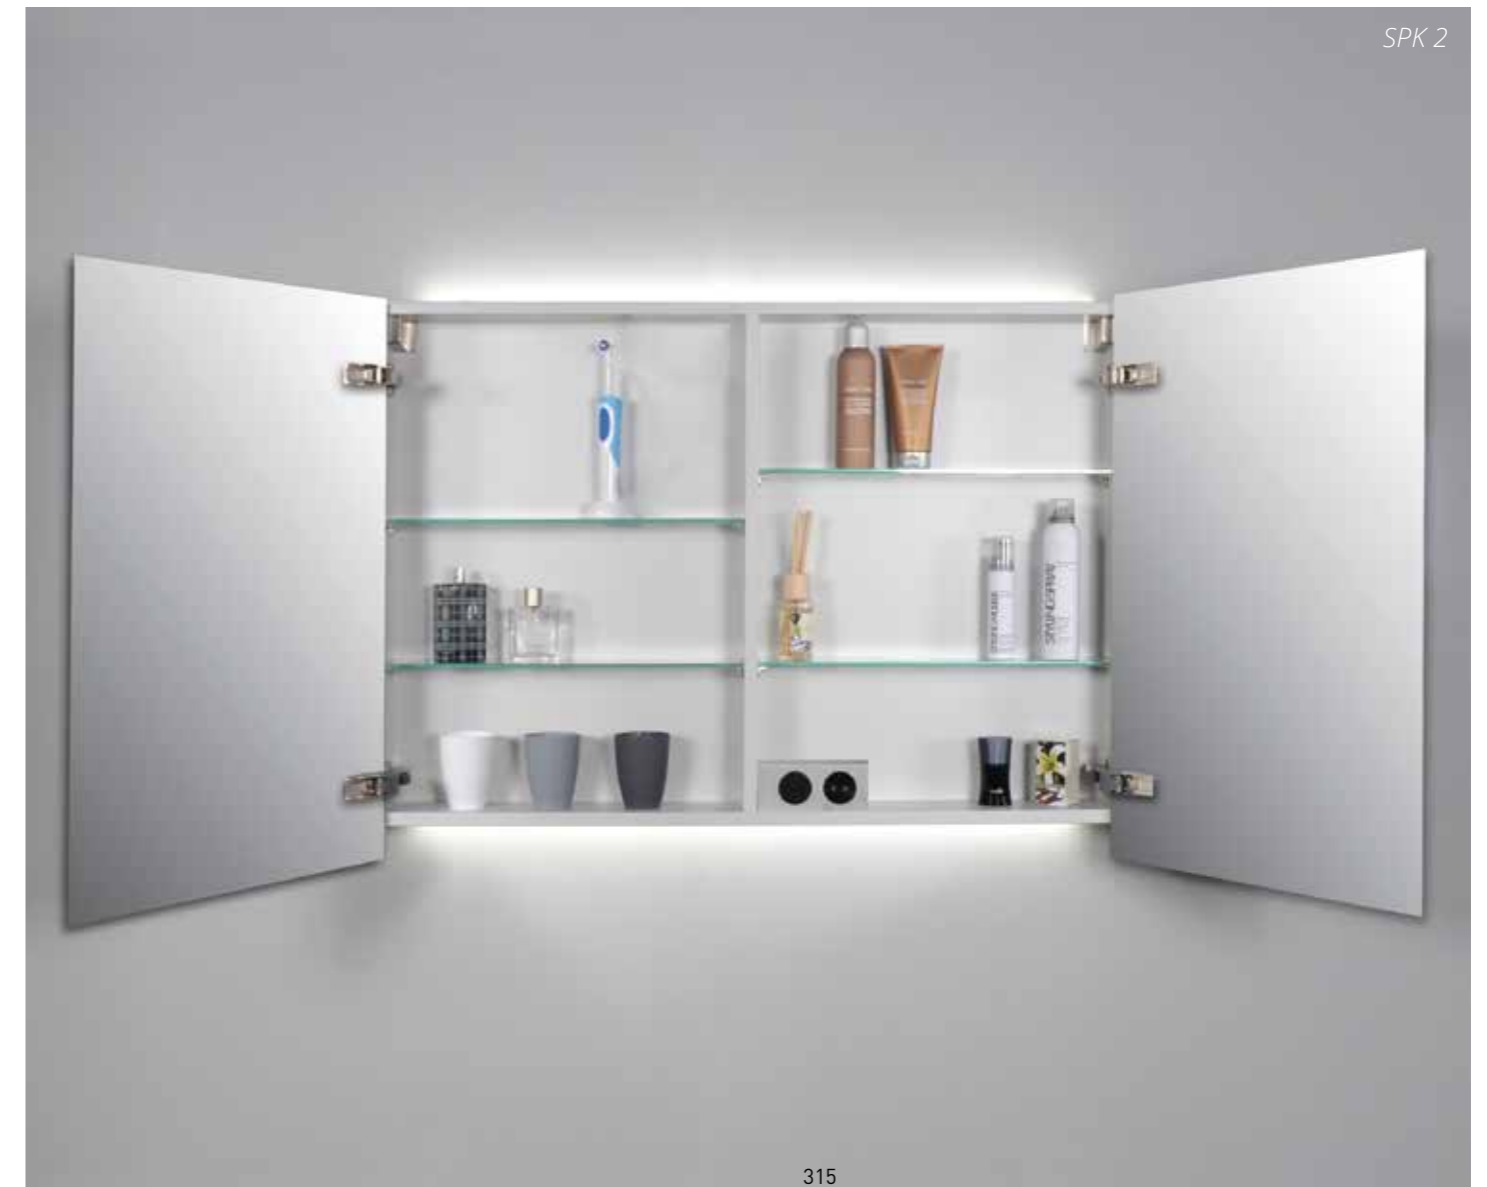

Wall shelf incl. blind mounting and front and side edges trimmed

NEW		180 - 275 x 35 x 3,5	Natural oak	1258870	€ 989,10
			Raw grey	1258871	€ 989,10
			Walnut	1258872	€ 989,10
			Charcoal oak	1258873	€ 989,10
			Greige oak	1258874	€ 989,10
			Copper oak	1258875	€ 989,10
			Pure oak	1258876	€ 989,10
			Intense oak	1258877	€ 989,10
			Ivory oak	1258878	€ 989,10

Wall shelf incl. blind mounting and front and side edges trimmed

*A delivery time of 7 working days should be taken into account for edging the sides in variable measurement.

MIRROR CABINETS

The mirror cabinets from the INK collection can be combined with all INK base cabinets. In any decor, lacquer or wood colour. Massive and veneer. The mirror cabinets come with double mirrored doors, adjustable glass shelves and switch/socket. And, of course, expandable with LED lighting below and/or above. Such a mirror cabinet is ideal. All your bathroom utensils within easy reach.