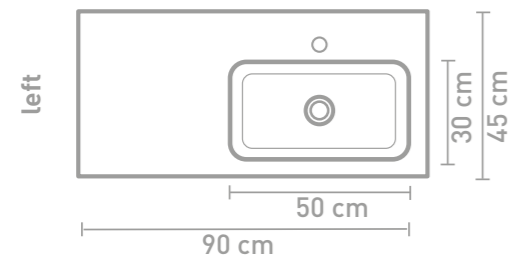

Size details - check our website for detailed technical information

90 CM