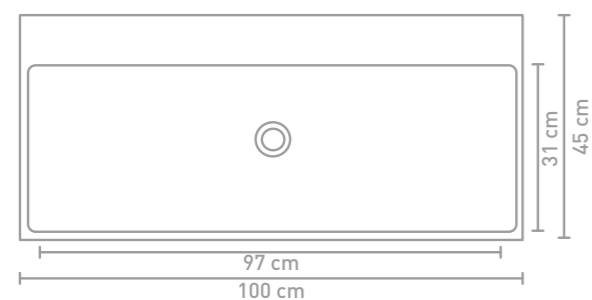

Size details - check our website for detailed technical information

60 CM

120 CM

70 CM

120 CM

80 CM

90 CM

140 CM

100 CM

160 CM

100 CM

Due to the manufacturing process, porcelain washbasins are subject to tolerances, so the actual size is almost always larger than the stated (rounded) width dimensions. The reason behind this is that the washbasin must fall well over the cabinets.

Description	Measurement (w x d x h in cm)	Colours	Taphole	Article number	Price incl. VAT

60 x 45 x 11

Porcelain gloss white
Porcelain gloss white

0
1

0202001
0202011

€ 697,35
€ 697,35

Washbasin in porcelain single basin

70 x 45 x 11

Porcelain gloss white
Porcelain gloss white

0
1

0202021
0202031

€ 804,09
€ 804,09

Washbasin in porcelain single basin

80 x 45 x 11

Porcelain gloss white
Porcelain gloss white

0
1

0202151
0202161

€ 903,71
€ 903,71

Washbasin in porcelain single basin

90 x 45 x 11

Porcelain gloss white
Porcelain gloss white

0
1

0202041
0202051

€ 967,76
€ 967,76

Washbasin in porcelain single basin

100 x 45 x 11

washbasin centre

Porcelain gloss white
Porcelain gloss white
Porcelain gloss white

0
1
2

0202061
0202071
0202081

€ 1.046,03
€ 1.046,03
€ 1.046,03

NEW

washbasin left

Porcelain gloss white
Porcelain gloss white

0
1

0202171
0202175

€ 1.153,34
€ 1.153,34

NEW

washbasin right

Porcelain gloss white
Porcelain gloss white

0
1

0202181
0202185

€ 1.153,34
€ 1.153,34

Washbasin in porcelain single basin