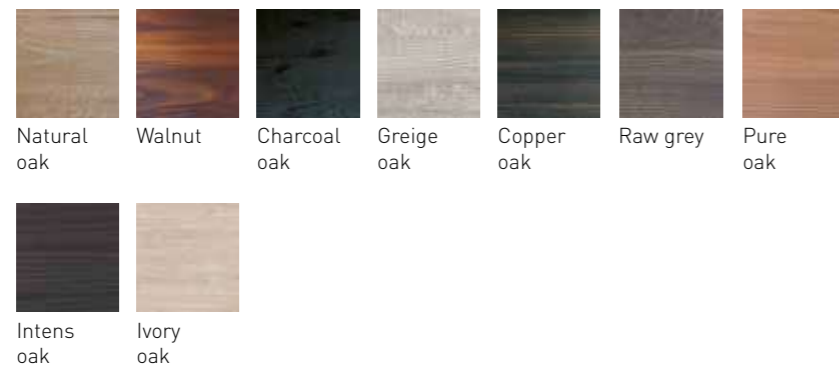

- 60 x 40 x 52 cm
- 80 x 40 x 52 cm
- 100 x 40 x 52 cm
- 120 x 40 x 52 cm

Colours

Description	Measurement (w x d x h in cm)	Colours	Article number	Price incl. VAT
 Cabinets 2 drawers handleless wooden rim with straight surface fronts	60 x 40 x 52	Natural oak	1257003	€ 1.053,15
		Walnut	1257007	€ 1.053,15
		Charcoal oak	1257008	€ 1.053,15
		Greige oak	1257009	€ 1.053,15
		Copper oak	1257010	€ 1.053,15
		Raw grey	1257006	€ 1.053,15
		Pure oak	1257004	€ 1.053,15
		Intense oak	1257005	€ 1.053,15
		Ivory oak	1257002	€ 1.053,15
				NEW