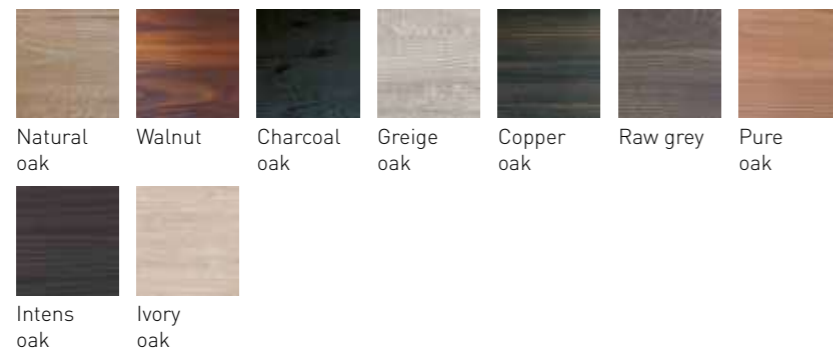

Colours

Description	Measurement (w x d x h in cm)	Colours	Article number	Price incl. VAT
Cabinets 1 drawer handleless wood rim with straight overlay front	60 x 45 x 35	Natural oak	1257503	€ 839,67
		Walnut	1257507	€ 839,67
		Charcoal oak	1257508	€ 839,67
		Greige oak	1257509	€ 839,67
		Copper oak	1257510	€ 839,67
		Raw grey	1257506	€ 839,67
		Pure oak	1257504	€ 839,67
		Intense oak	1257505	€ 839,67
		NEW Ivory oak	1257502	€ 839,67