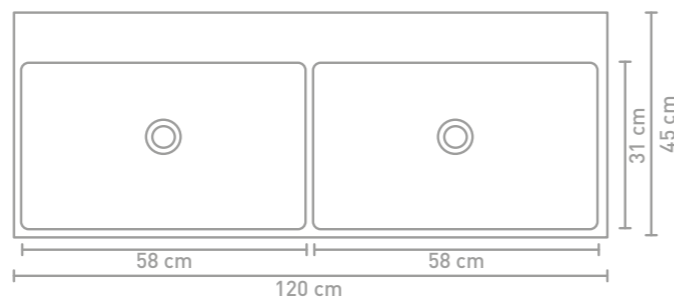

Size details - check our website for detailed technical information

60 CM

120 CM

70 CM

120 CM

80 CM

90 CM

140 CM

100 CM

160 CM

100 CM

Due to the manufacturing process, porcelain washbasins are subject to tolerances, so the actual size is almost always larger than the stated (rounded) width dimensions. The reason behind this is that the washbasin must fall well over the cabinets.

Description	Measurement (w x d x h in cm)	Colours	Taphole	Article number	Price incl. VAT

60 x 45 x 11

Porcelain gloss white
Porcelain gloss white

0
1

0202001
0202011

€ 697,35
€ 697,35

Washbasin in porcelain single basin

70 x 45 x 11

Porcelain gloss white
Porcelain gloss white

0
1

0202021
0202031

€ 804,09
€ 804,09

Washbasin in porcelain single basin

80 x 45 x 11

Porcelain gloss white
Porcelain gloss white

0
1

0202151
0202161

€ 903,71
€ 903,71

Washbasin in porcelain single basin

90 x 45 x 11

Porcelain gloss white
Porcelain gloss white

0
1

0202041
0202051

€ 967,76
€ 967,76

Washbasin in porcelain single basin

100 x 45 x 11

washbasin centre

Porcelain gloss white
Porcelain gloss white
Porcelain gloss white

0
1
2

0202061
0202071
0202081

€ 1.046,03
€ 1.046,03
€ 1.046,03

NEW

washbasin left

Porcelain gloss white
Porcelain gloss white

0
1

0202171
0202175

€ 1.153,34
€ 1.153,34

NEW

washbasin right

Porcelain gloss white
Porcelain gloss white

0
1

0202181
0202185

€ 1.153,34
€ 1.153,34

Washbasin in porcelain single basin