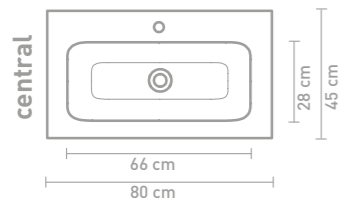

Size details - check our website for detailed technical information

60 CM

80 CM

100 CM

120 CM

140 CM

160 CM

Due to the manufacturing process, porcelain washbasins are subject to tolerances, so the actual size is almost always larger than the stated (rounded) width dimensions. The reason behind this is that the washbasin must fall well over the cabinets.