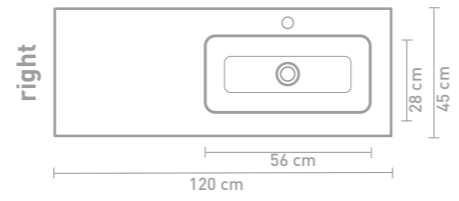

Size details - check our website for detailed technical information

60 CM

80 CM

100 CM

120 CM

140 CM

160 CM

Due to the manufacturing process, porcelain washbasins are subject to tolerances, so the actual size is almost always larger than the stated (rounded) width dimensions. The reason behind this is that the washbasin must fall well over the cabinets.