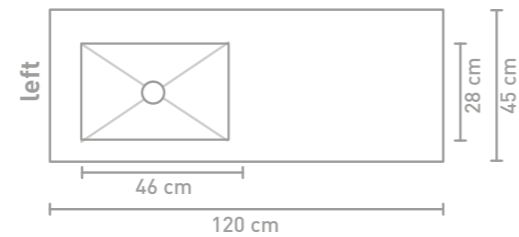

Size details - check our website for detailed technical information

60 CM