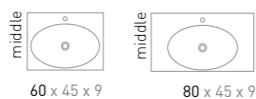

SMOOTH

Smooth cabinet 140 cm cabinets handleless lacquered matt black with Ferro frame for cabinets 1 drawer and washbasin in polystone matt white

NEW 45 | SMOOTH

WASHBASIN IN POLYSTONE

Measurement (w x d x h)	Version	Tap hole(s)	Sink
60 x 45 x 9 cm	middle	0 / 1	Single
80 x 45 x 9 cm	middle	0 / 1	Single
100 x 45 x 9 cm	middle	0 / 1	Single
100 x 45 x 9 cm	left	0 / 1	Single
100 x 45 x 9 cm	right	0 / 1	Single
120 x 45 x 9 cm	middle	0 / 1	Single
120 x 45 x 9 cm	left	0 / 1	Single
120 x 45 x 9 cm	right	0 / 1	Single
120 x 45 x 9 cm	double	0 / 2	Double
140 x 45 x 9 cm	left	0 / 1	Single
140 x 45 x 9 cm	right	0 / 1	Single
140 x 45 x 9 cm	double	0 / 2	Double
160 x 45 x 9 cm	double	0 / 2	Double
180 x 45 x 9 cm	double	0 / 2	Double