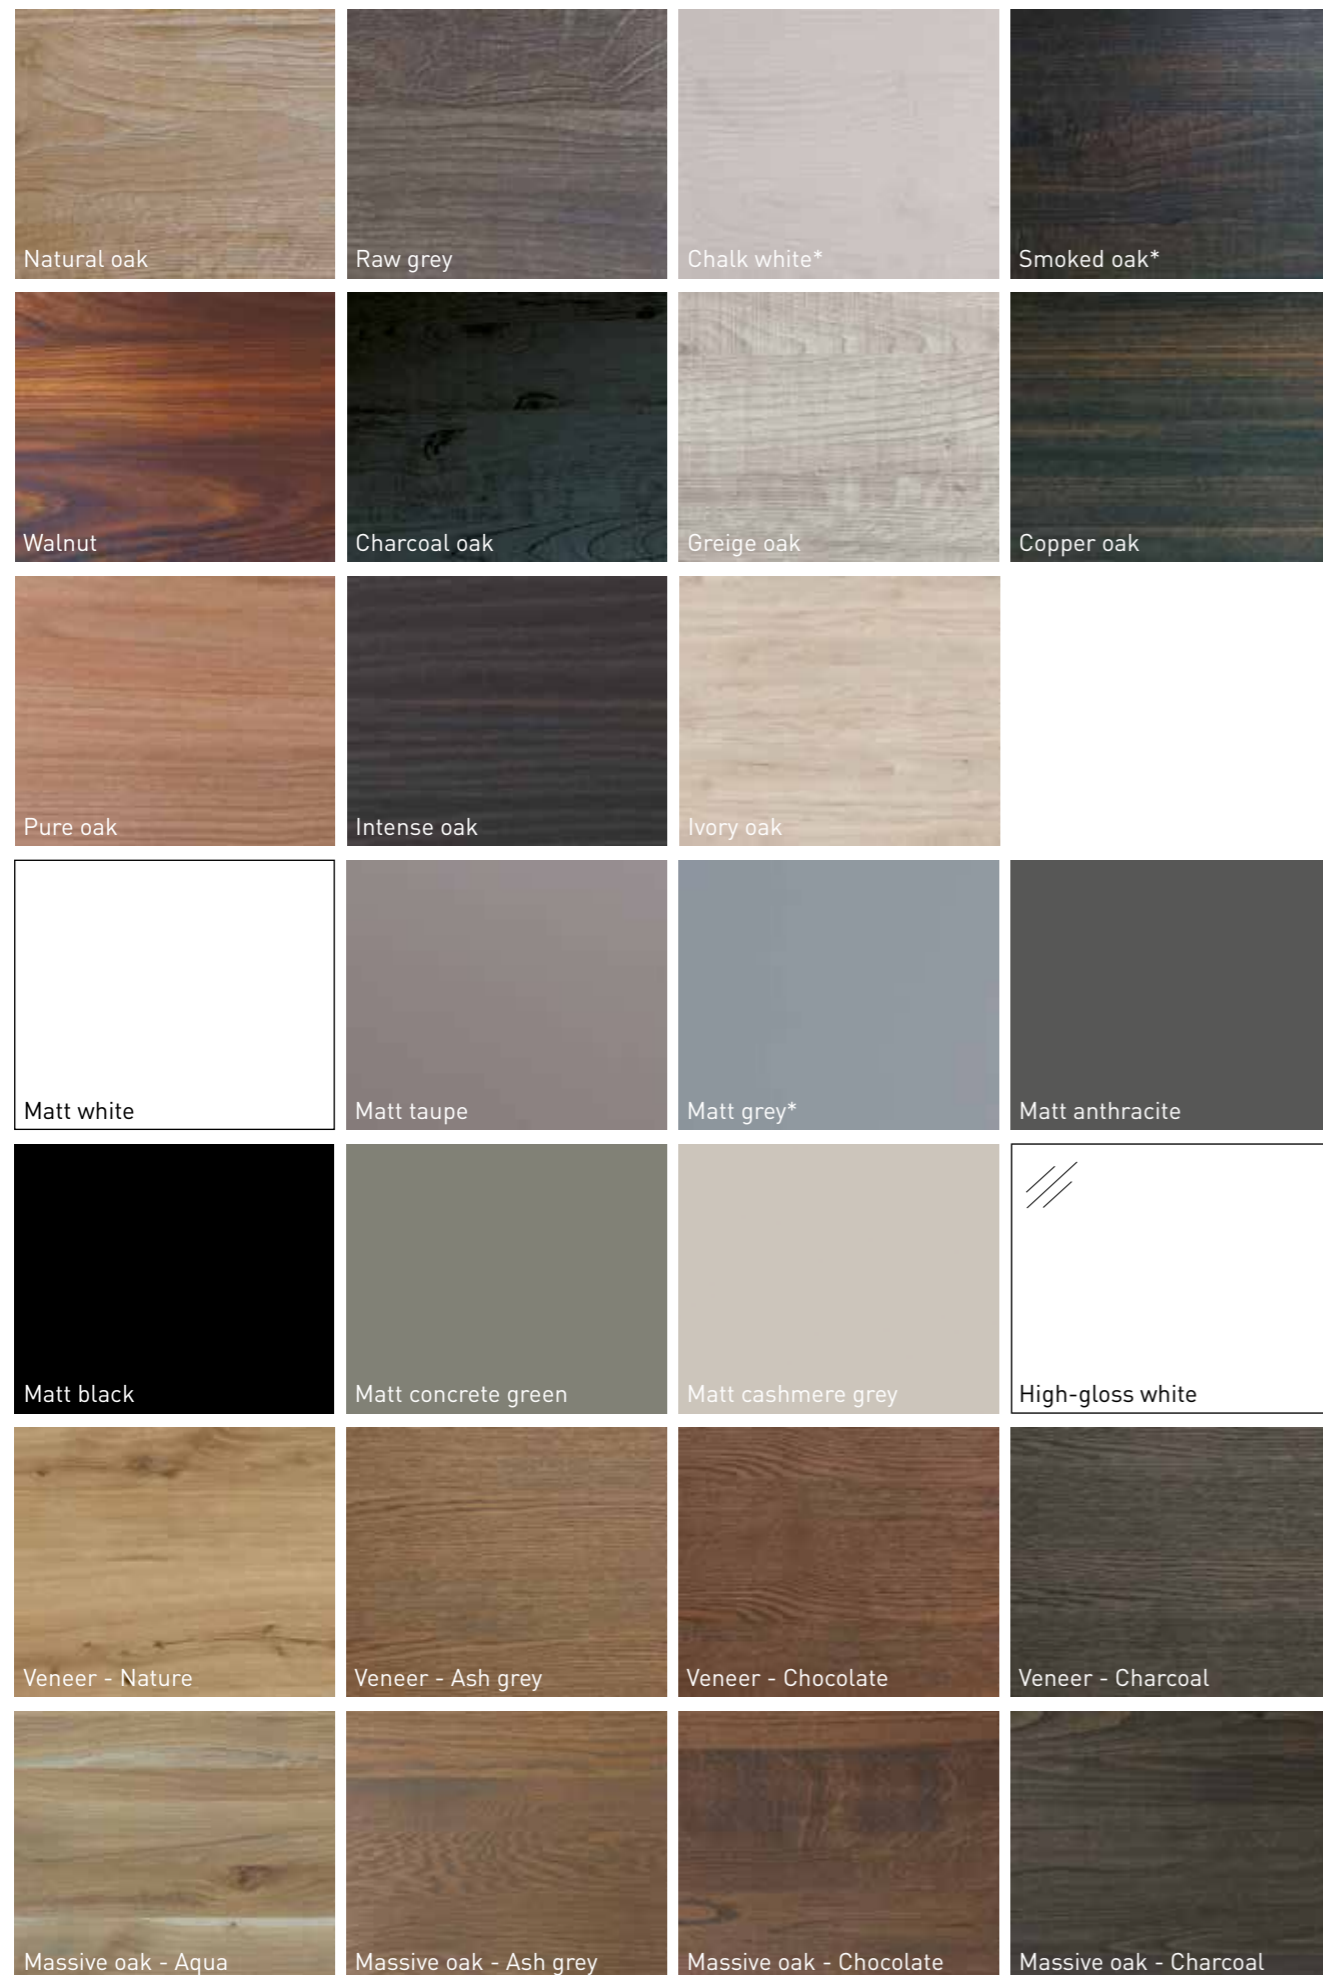

* The colours chalk white, smoked oak and matt grey are discontinued and available while supplies last.

Mirrors

Taps

Questions about your order?

Do you have a question about the status of an order? The Sanibell sales team is at your service and happy to answer your questions Monday through Friday from 8:30 am to 5:00 pm. Phone: +31 186 657347, WhatsApp: +31 653 338 385, E-mail: info@sanibell.nl