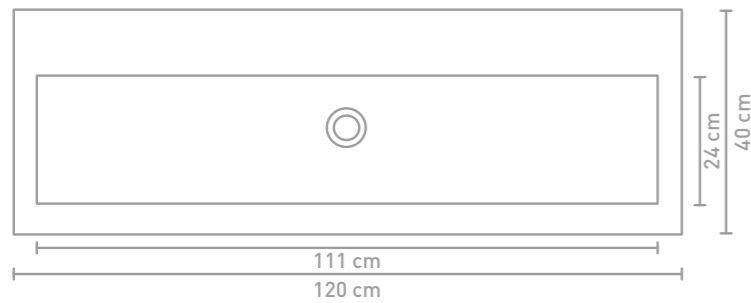

60 CM

80 CM

100 CM

120 CM

Porcelain sinks are subject to tolerances due to the manufacturing process, so the actual size is almost always larger than the stated (rounded) width dimensions. The reason behind this is that the washbasin must fall well over the base cabinet.