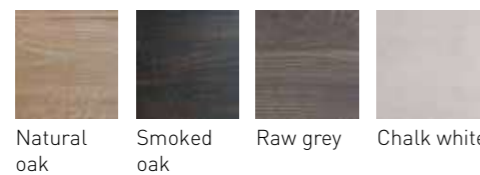

EXPIRING

40 | CABINETS 2 DRAWERS HANDLELESS ALU RIM

Measurement (w x d x h)

EXPIRING	60 x 40 x 52 cm
EXPIRING	80 x 40 x 52 cm
EXPIRING	100 x 40 x 52 cm
EXPIRING	120 x 40 x 52 cm

Colours

Natural oak Smoked oak Raw grey Chalk white