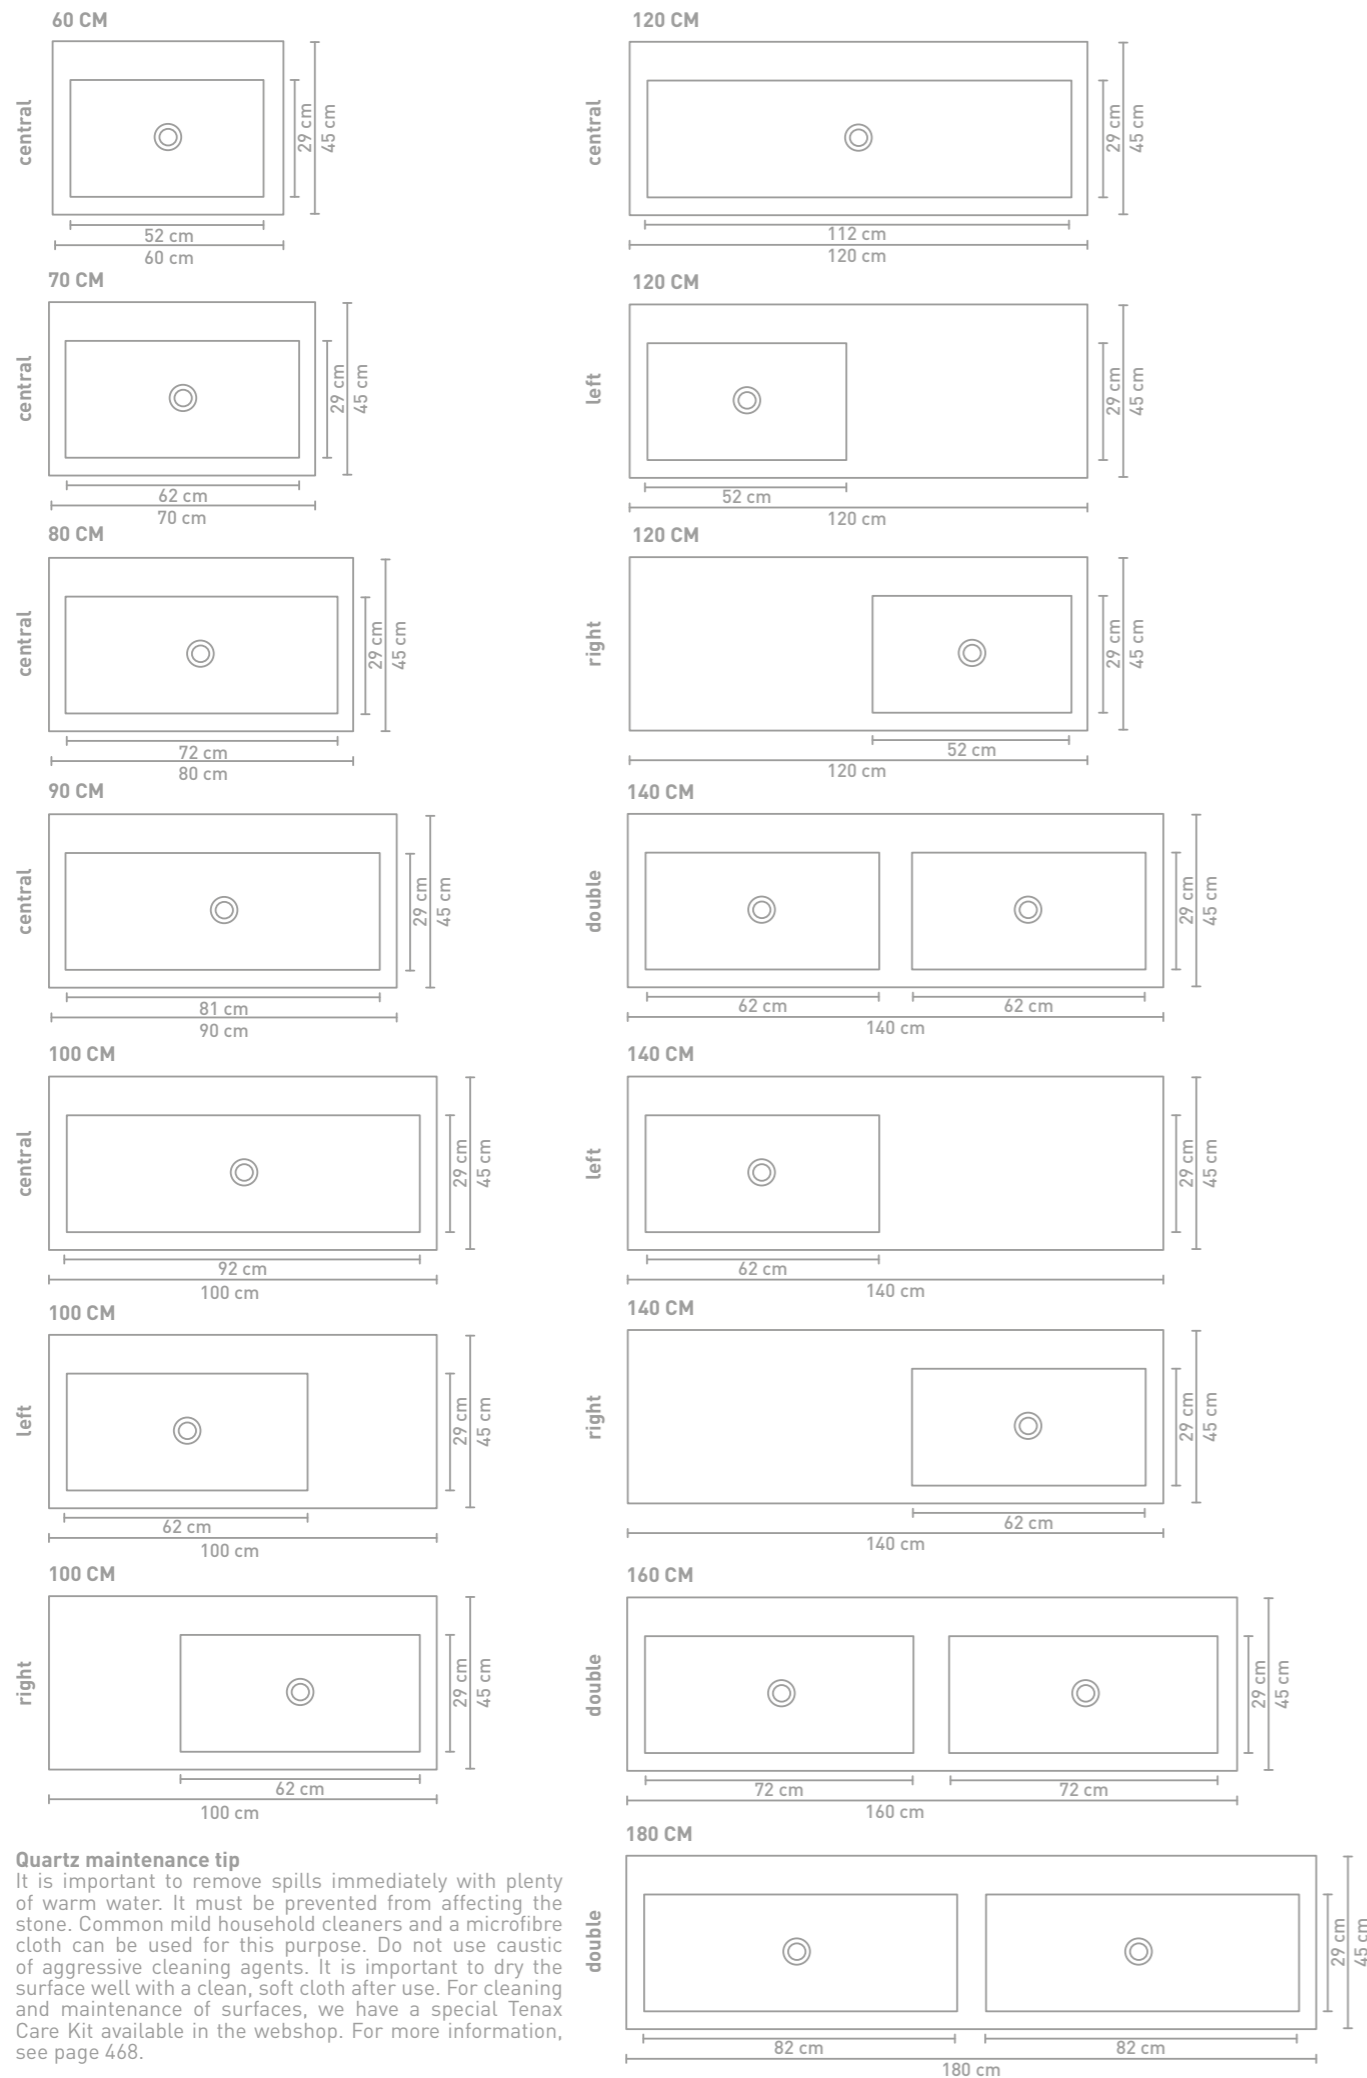

Size details - check our website for detailed technical information

Quartz maintenance tip

It is important to remove spills immediately with plenty of warm water. It must be prevented from affecting the stone. Common mild household cleaners and a microfibre cloth can be used for this purpose. Do not use caustic or aggressive cleaning agents. It is important to dry the surface well with a clean, soft cloth after use. For cleaning and maintenance of surfaces, we have a special Tenax Care Kit available in the webshop. For more information, see page 468.

Description	Measurement (w x d x h in cm)	Colours	Taphole	Article number	Price incl. VAT
 Single washbasin in polystone or quartz	60 x 45 x 9	Polystone gloss white	0	3421000	€ 593,46
		Polystone gloss white	1	3421001	€ 593,46
		Polystone matt white	0	3421300	€ 593,46
		Polystone matt white	1	3421301	€ 593,46
		Quartz grey	0	3421100	€ 771,36
		Quartz grey	1	3421101	€ 771,36
		Quartz black	0	3421200	€ 771,36
		Quartz black	1	3421201	€ 771,36
		Quartz concrete	0	3421400	€ 771,36
Quartz concrete	1	3421401	€ 771,36		
 Single washbasin in polystone or quartz	70 x 45 x 9	Polystone gloss white	0	3421010	€ 680,27
		Polystone gloss white	1	3421011	€ 680,27
		Polystone matt white	0	3421310	€ 680,27
		Polystone matt white	1	3421311	€ 680,27
		Quartz grey	0	3421110	€ 889,48
		Quartz grey	1	3421111	€ 889,48
		Quartz black	0	3421210	€ 889,48
		Quartz black	1	3421211	€ 889,48
		Quartz concrete	0	3421410	€ 889,48
Quartz concrete	1	3421411	€ 889,48		
 Single washbasin in polystone or quartz	80 x 45 x 9	Polystone gloss white	0	3421015	€ 697,35
		Polystone gloss white	1	3421016	€ 697,35
		Polystone matt white	0	3421315	€ 697,35
		Polystone matt white	1	3421316	€ 697,35
		Quartz grey	0	3421115	€ 910,83
		Quartz grey	1	3421116	€ 910,83
		Quartz black	0	3421215	€ 910,83
		Quartz black	1	3421216	€ 910,83
		Quartz concrete	0	3421415	€ 910,83
Quartz concrete	1	3421416	€ 910,83		
 Single washbasin in polystone or quartz	90 x 45 x 9	Polystone gloss white	0	3421020	€ 714,43
		Polystone gloss white	1	3421021	€ 714,43
		Polystone gloss white	2	3421022	€ 714,43
		Polystone matt white	0	3421320	€ 714,43
		Polystone matt white	1	3421321	€ 714,43
		Polystone matt white	2	3421322	€ 714,43
		Quartz grey	0	3421120	€ 922,21
		Quartz grey	1	3421121	€ 922,21
		Quartz grey	2	3421122	€ 922,21
Quartz black	0	3421220	€ 922,21		
Quartz black	1	3421221	€ 922,21		
Quartz black	2	3421222	€ 922,21		
Quartz concrete	0	3421420	€ 922,21		
Quartz concrete	1	3421421	€ 922,21		
Quartz concrete	2	3421422	€ 922,21