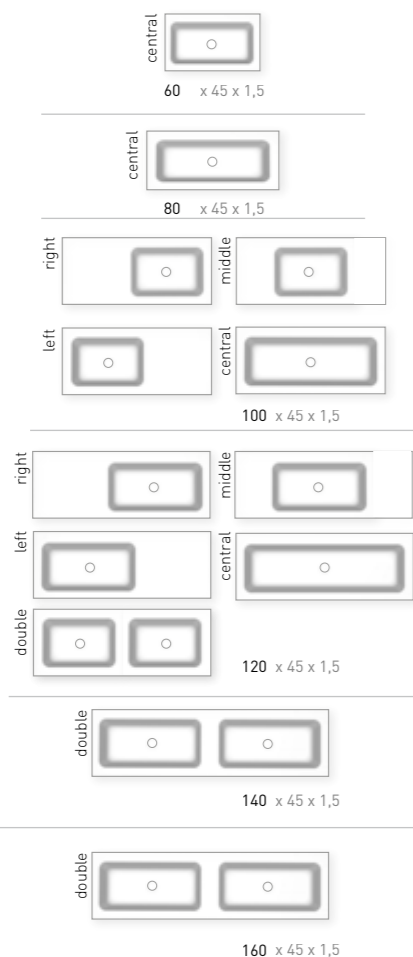

Height of sink

Material / colour

BASE CABINETS OVERVIEW

cm	Decor										Lacquer					Veneer oak				Massive oak								
	Natural oak	Raw grey	Chalk white	Smoked oak	Walnut	Charcoal oak	Greige oak	Copper oak	Pure oak	Intense oak	Ivory oak	Matt white	Matt taupe	Matt grey	Matt anthracite	Matt black	Matt concrete green	Matt cashmere grey	High-gloss white	Nature	Ash grey	Chocolate	Charcoal	Aqua	Ash grey	Chocolate	Charcoal	
60	✓	✓	✓																✓									
70																												
80	✓																											
90																												
100	✓	✓	✓																									
120	✓	✓	✓	✓																								
140**	✓	✓	✓	✓																								
160**	✓	✓	✓	✓																								
180**	✓	✓	✓	✓																								
60	✓	✓	✓	✓																								
70																												
80	✓	✓	✓	✓																								
90																												
100	✓	✓	✓	✓	✓	✓	✓	✓	✓	✓	✓																	
120	✓	✓	✓	✓	✓	✓	✓	✓	✓	✓	✓																	
140**	✓	✓	✓	✓	✓	✓	✓	✓	✓	✓	✓																	
160**	✓	✓	✓	✓	✓	✓	✓	✓	✓	✓	✓																	
180**	✓	✓	✓	✓	✓	✓	✓	✓	✓	✓	✓																	
60												✓	✓	✓	✓	✓	✓	✓	✓									
70												✓	✓	✓	✓	✓	✓	✓	✓									
80												✓	✓	✓	✓	✓	✓	✓	✓									
90																												
100												✓	✓	✓	✓	✓	✓	✓	✓									
120												✓	✓	✓	✓	✓	✓	✓	✓									
140**												✓	✓	✓	✓	✓	✓	✓	✓									
160**												✓	✓	✓	✓	✓	✓	✓	✓									
180**												✓	✓	✓	✓	✓	✓	✓	✓									
60																					✓	✓	✓	✓				
70																					✓	✓	✓	✓				
80																					✓	✓	✓	✓				
90																					✓	✓	✓	✓				
100																					✓	✓	✓	✓				
120																					✓	✓	✓	✓				
140**																					✓	✓	✓	✓				
160**																					✓	✓	✓	✓				
180**																					✓	✓	✓	✓				
60																												
70																												
80	✓	✓	✓	✓	✓	✓	✓	✓	✓	✓	✓	✓	✓	✓	✓	✓	✓	✓	✓	✓	✓	✓	✓	✓	✓	✓	✓	✓
90																												
100	✓	✓	✓	✓	✓	✓	✓	✓	✓	✓	✓	✓	✓	✓	✓	✓	✓	✓	✓	✓	✓	✓	✓	✓	✓	✓	✓	✓
120	✓	✓	✓	✓	✓	✓	✓	✓	✓	✓	✓	✓	✓	✓	✓	✓	✓	✓	✓	✓	✓	✓	✓	✓	✓	✓	✓	✓
140	✓	✓	✓	✓	✓	✓	✓	✓	✓	✓	✓	✓	✓	✓	✓	✓	✓	✓	✓	✓	✓	✓	✓	✓	✓	✓	✓	✓
160**	✓	✓	✓	✓	✓	✓	✓	✓	✓	✓	✓	✓	✓	✓	✓	✓	✓	✓	✓	✓	✓	✓	✓	✓	✓	✓	✓	✓
180**	✓	✓	✓	✓	✓	✓	✓	✓	✓	✓	✓	✓	✓	✓	✓	✓	✓	✓	✓	✓	✓	✓	✓	✓	✓	✓	✓	✓

In combination with an asymmetrical washbasin, the above base cabinets can be combined with veneer or steel shelves.

** Consists of 2 base cabinets