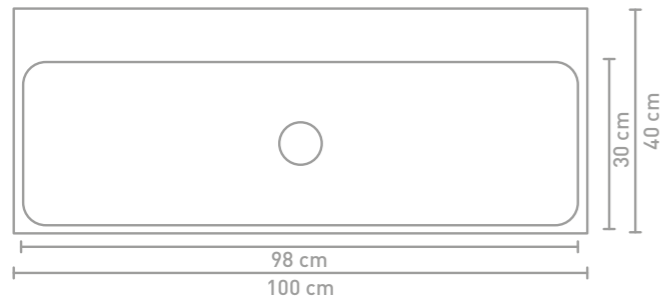

Unit cabinet 80 cm wooden rim greige oak and washbasin in porcelain gloss white

Size details - check our website for detailed technical information

60 CM

80 CM

100 CM

120 CM

Porcelain washbasins are subject to tolerances due to the manufacturing process, so the actual size is almost always larger than the stated (rounded) width dimensions. The reason behind this is that the washbasin must fall well over the base cabinet.