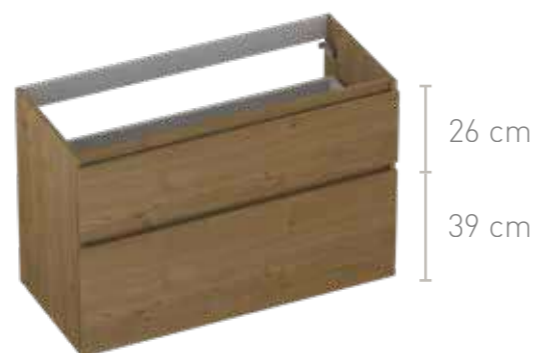

45 | CABINETS 2 DRAWERS HANDLELESS VENEER OAK ASYMMETRIC

Measurement (w x d x h)

- 60 x 45 x 65 cm
- 70 x 45 x 65 cm
- 80 x 45 x 65 cm
- 90 x 45 x 65 cm
- 100 x 45 x 65 cm
- 120 x 45 x 65 cm
- 120 x 45 x 65 cm (2 drawers | 2 x 60 cm cabinets)
- 140 x 45 x 65 cm (2 drawers | 2 x 70 cm cabinets)
- 160 x 45 x 65 cm (2 drawers | 2 x 80 cm cabinets)
- 180 x 45 x 65 cm (2 drawers | 2 x 90 cm cabinets)

Colours

*Coloured by Rubio Monocoat

No tree is the same. Our with knotty oak veneered or solid oak furniture can sometimes have some colour differences between the cabinets. These possible colour differences are often easy to solve with the Rubio Monocoat maintenance package in the colour of the furniture. With a few drops of oil on a cloth, the furniture can easily be re-coloured.

Description	Measurement (w x d x h in cm)	Colours	Article number	Price incl. VAT
	60 x 45 x 65	Veneer - Nature	1221800	€ 1.760,66
		Veneer - Ash grey	1221801	€ 1.760,66
		Veneer - Chocolate	1221802	€ 1.760,66
		Veneer - Charcoal	1221803	€ 1.760,66

Cabinets 2 drawers handleless veneer oak asymmetric with straight surface fronts

	70 x 45 x 65	Veneer - Nature	1221810	€ 1.896,20
		Veneer - Ash grey	1221811	€ 1.896,20
		Veneer - Chocolate	1221812	€ 1.896,20
		Veneer - Charcoal	1221813	€ 1.896,20

Cabinets 2 drawers handleless veneer oak asymmetric with straight surface fronts

	80 x 45 x 65	Veneer - Nature	1221820	€ 1.963,97
		Veneer - Ash grey	1221821	€ 1.963,97
		Veneer - Chocolate	1221822	€ 1.963,97
		Veneer - Charcoal	1221823	€ 1.963,97

Cabinets 2 drawers handleless veneer oak asymmetric with straight surface fronts

	90 x 45 x 65	Veneer - Nature	1221830	€ 2.031,74
		Veneer - Ash grey	1221831	€ 2.031,74
		Veneer - Chocolate	1221832	€ 2.031,74
		Veneer - Charcoal	1221833	€ 2.031,74

Cabinets 2 drawers handleless veneer oak asymmetric with straight surface fronts

	100 x 45 x 65	Veneer - Nature	1221840	€ 2.099,51
		Veneer - Ash grey	1221841	€ 2.099,51
		Veneer - Chocolate	1221842	€ 2.099,51
		Veneer - Charcoal	1221843	€ 2.099,51

Cabinets 2 drawers handleless veneer oak asymmetric with straight surface fronts