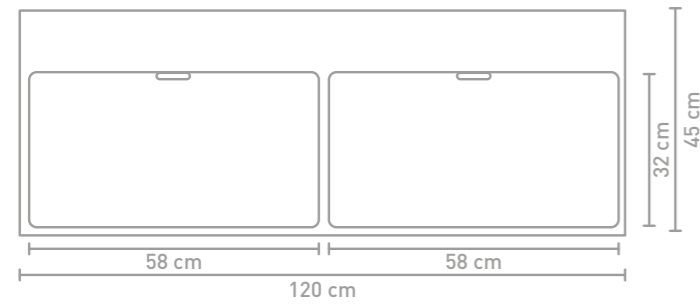

70 CM

100 CM

120 CM

Due to the manufacturing process, porcelain washbasins are subject to tolerances, so the actual size is almost always larger than the stated (rounded) width dimensions. The reason behind this is that the washbasin must fall well over the cabinets.