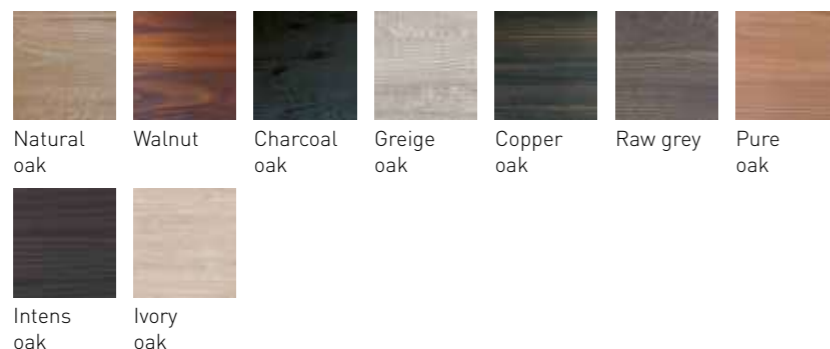

Colours

Description	Measurement (w x d x h in cm)	Colours	Article number	Price incl. VAT
Cabinets 2 drawers handleless wooden edge asymmetrical with straight upright fronts	60 x 45 x 65	Natural oak	1257903	€ 1.013,84
		Walnut	1257907	€ 1.013,84
		Charcoal oak	1257908	€ 1.013,84
		Greige oak	1257909	€ 1.013,84
		Copper oak	1257910	€ 1.013,84
		Raw grey	1257906	€ 1.013,84
		Pure oak	1257904	€ 1.013,84
		Intense oak	1257905	€ 1.013,84
		Ivory oak	1257902	€ 1.013,84

Cabinets 2 drawers handleless wood rim asymmetric with straight surface fronts	70 x 45 x 65	Natural oak	1257913	€ 1.134,47
		Walnut	1257917	€ 1.134,47
		Charcoal oak	1257918	€ 1.134,47
		Greige oak	1257919	€ 1.134,47
		Copper oak	1257920	€ 1.134,47
		Raw grey	1257916	€ 1.134,47
		Pure oak	1257914	€ 1.134,47
		Intense oak	1257915	€ 1.134,47
		Ivory oak	1257912	€ 1.134,47

Cabinets 2 drawers handleless wood rim asymmetric with straight surface fronts	80 x 45 x 65	Natural oak	1257923	€ 1.229,35
		Walnut	1257927	€ 1.229,35
		Charcoal oak	1257928	€ 1.229,35
		Greige oak	1257929	€ 1.229,35
		Copper oak	1257930	€ 1.229,35
		Raw grey	1257926	€ 1.229,35
		Pure oak	1257924	€ 1.229,35
		Intense oak	1257925	€ 1.229,35
		Ivory oak	1257922	€ 1.229,35

Cabinets 2 drawers handleless wooden edge asymmetrical with straight upright fronts	90 x 45 x 65	Natural oak	1257933	€ 1.337,78
		Walnut	1257937	€ 1.337,78
		Charcoal oak	1257938	€ 1.337,78
		Greige oak	1257939	€ 1.337,78
		Copper oak	1257940	€ 1.337,78
		Raw grey	1257936	€ 1.337,78
		Pure oak	1257934	€ 1.337,78
		Intense oak	1257935	€ 1.337,78
		Ivory oak	1257932	€ 1.337,78

Cabinets 2 drawers handleless wood rim asymmetric with straight surface fronts	100 x 45 x 65	Natural oak	1257943	€ 1.378,44
		Walnut	1257947	€ 1.378,44
		Charcoal oak	1257948	€ 1.378,44
		Greige oak	1257949	€ 1.378,44
		Copper oak	1257950	€ 1.378,44
		Raw grey	1257946	€ 1.378,44
		Pure oak	1257944	€ 1.378,44
		Intense oak	1257945	€ 1.378,44
		Ivory oak	1257942	€ 1.378,44