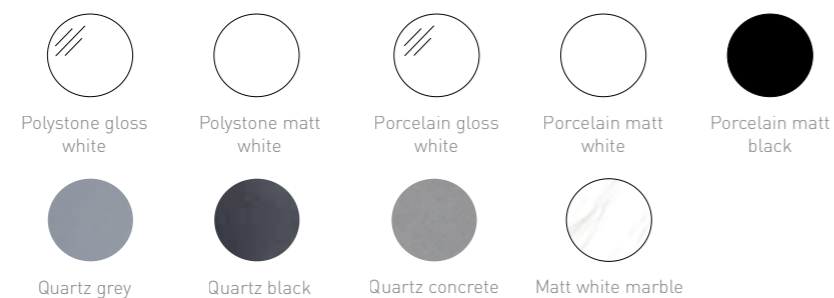

Description	Measurement (w x d x h in cm)	Colours	Tap hole	Article number	Price incl. VAT		
	36 x 18 x 9 Tap platform left	Gloss white	0	3404100	€ 231,97		
		Gloss white	1	3404110	€ 231,97		
		Matt white	0	3404101	€ 231,97		
		Matt white	1	3404111	€ 231,97		
	36 x 18 x 9 Tap platform right	Gloss white	0	3404120	€ 231,97		
		Gloss white	1	3404130	€ 231,97		
		Matt white	0	3404121	€ 231,97		
		Matt white	1	3404131	€ 231,97		
Versus in polystone							
	36 x 18 x 9 Tap platform left	Quartz grey	0	3404102	€ 297,45		
		Quartz grey	1	3404112	€ 297,45		
		Quartz black	0	3404103	€ 297,45		
		Quartz black	1	3404113	€ 297,45		
		Quartz concrete	0	3404104	€ 297,45		
	36 x 18 x 9 Tap platform right	Quartz concrete	1	3404114	€ 297,45		
		Quartz grey	0	3404122	€ 297,45		
		Quartz grey	1	3404132	€ 297,45		
		Quartz black	0	3404123	€ 297,45		
		Quartz black	1	3404133	€ 297,45		
	36 x 18 x 9 Tap platform right	Quartz black	1	3404134	€ 297,45		
		Quartz concrete	0	3404124	€ 297,45		
		Quartz concrete	1	3404134	€ 297,45		
		Versus in quartz					
			36 x 18 x 9 Tap platform left	Gloss white	0	3404230	€ 278,94
Gloss white	1			3404240	€ 278,94		
Matt white	0			3404250	€ 362,90		
Matt white	1			3404260	€ 362,90		
Matt black	0			3404270	€ 362,90		
Matt black	1			3404280	€ 362,90		
	36 x 18 x 9 Tap platform right	Gloss white	0	3404231	€ 278,94		
		Gloss white	1	3404241	€ 278,94		
		Matt white	0	3404251	€ 362,90		
		Matt white	1	3404261	€ 362,90		
		Matt black	0	3404271	€ 362,90		
		Matt black	1	3404281	€ 362,90		
Versus in porcelain							
	36 x 18 x 9 Tap platform left	Matt white marble	0	3404105	€ 401,20		
		Matt white marble	1	3404115	€ 401,20		
	36 x 18 x 9 Tap platform right	Matt white marble	0	3404125	€ 401,20		
		Matt white marble	1	3404135	€ 401,20		
Versus in marble