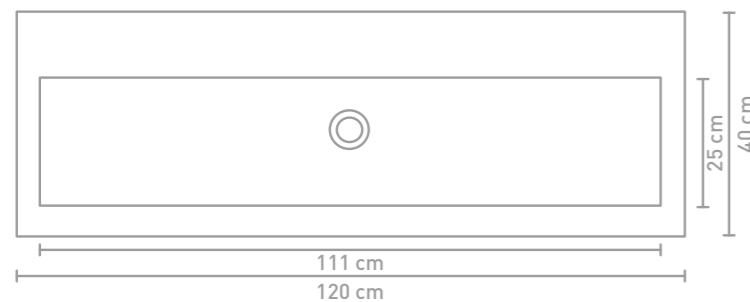

Quartz maintenance tip

It is important to remove spills immediately with plenty or warm water. It must be prevented from affecting the stone. Usual mild household cleaners and a microfiber cloth can simply be used for this purpose. Do not use caustic or aggressive cleaning agents. It is important to dry the surface well with a clean, soft cloth after use. For cleaning and maintenance of surfaces, we have a special Tenax Care Kit available in the webshop. For more information, see page 468.

Description	Measurement (w x d x h in cm)	Colour	Taphole	Article number	Price incl. VAT
	60 x 40 x 6	Polystone gloss white	0	3415000	€ 448,30
		Polystone gloss white	1	3415001	€ 448,30
		Polystone matt white	0	3415300	€ 448,30
		Polystone matt white	1	3415301	€ 448,30
		Quartz grey	0	3415100	€ 583,50
		Quartz grey	1	3415101	€ 583,50
		Quartz black	0	3415200	€ 583,50
		Quartz black	1	3415201	€ 583,50
		Quartz concrete	0	3415400	€ 583,50
		Quartz concrete	1	3415401	€ 583,50
	80 x 40 x 6	Polystone gloss white	0	3415010	€ 533,69
		Polystone gloss white	1	3415011	€ 533,69
		Polystone matt white	0	3415310	€ 533,69
		Polystone matt white	1	3415311	€ 533,69
		Quartz grey	0	3415110	€ 690,24
		Quartz grey	1	3415111	€ 690,24
		Quartz black	0	3415210	€ 690,24
		Quartz black	1	3415211	€ 690,24
		Quartz concrete	0	3415410	€ 690,24
		Quartz concrete	1	3415411	€ 690,24
	100 x 40 x 6	Polystone gloss white	0	3415020	€ 637,58
		Polystone gloss white	1	3415021	€ 637,58
		Polystone gloss white	2	3415022	€ 637,58
		Polystone matt white	0	3415320	€ 637,58
		Polystone matt white	1	3415321	€ 637,58
		Polystone matt white	2	3415322	€ 637,58
		Quartz grey	0	3415120	€ 825,44
		Quartz grey	1	3415121	€ 825,44
		Quartz grey	2	3415122	€ 825,44
		Quartz black	0	3415220	€ 825,44
		Quartz black	1	3415221	€ 825,44
		Quartz black	2	3415222	€ 825,44
		Quartz concrete	0	3415420	€ 825,44
		Quartz concrete	1	3415421	€ 825,44
Quartz concrete	2	3415422	€ 825,44		
	120 x 40 x 6	Polystone gloss white	0	3415030	€ 740,05
		Polystone gloss white	1	3415031	€ 740,05
		Polystone gloss white	2	3415032	€ 740,05
		Polystone matt white	0	3415330	€ 740,05
		Polystone matt white	1	3415331	€ 740,05
		Polystone matt white	2	3415332	€ 740,05
		Quartz grey	0	3415130	€ 960,64
		Quartz grey	1	3415131	€ 960,64
		Quartz grey	2	3415132	€ 960,64
		Quartz black	0	3415230	€ 960,64
		Quartz black	1	3415231	€ 960,64
		Quartz black	2	3415232	€ 960,64
		Quartz concrete	0	3415430	€ 960,64
		Quartz concrete	1	3415431	€ 960,64
Quartz concrete	2	3415432	€ 960,64		
		Chrome		9902048	€ 45,53
		Matt black		9902037	€ 68,31
		Matt rose gold		9902336	€ 68,31
		Brushed matt gold		9902334	€ 68,31
		Metal black		9902333	€ 68,31
		Brushed nickel		9902332	€ 68,31
		Polystone gloss white		3430504	€ 129,50
		Polystone matt white		3430505	€ 129,50
Quartz grey		3430502	€ 129,50		
Quartz black		3430503	€ 129,50		
Quartz concrete		3430506	€ 129,50		

Stop & go plug