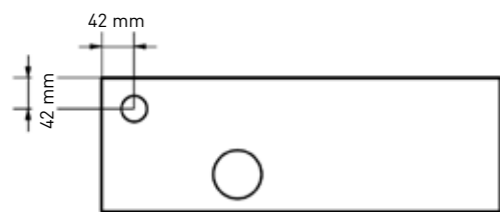

Combi set 5A consisting of: hand washbasin tap **curved standing tall model**, design sifon and always open plug

SMART

Material / colour

Staal matt white powder coated

Staal matt black powder coated

Technical data tap hole