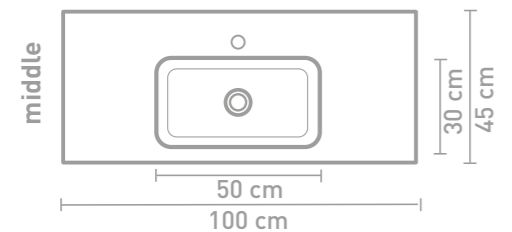

Size details - check our website for detailed technical information

90 CM

100 CM

120 CM

140 CM

Description	Measurement (w x d x h in cm)	Colours	Taphole	Article number	Price incl. VAT
EXPIRING	90 x 45 x 9 washbasin centre	Polystone gloss white	0	3416900	€ 629,04
		Polystone gloss white	1	3416901	€ 629,04
		Polystone gloss white	1	3416911	€ 629,04
EXPIRING	washbasin left	Polystone gloss white	0	3416910	€ 629,04
		Polystone gloss white	1	3416911	€ 629,04
EXPIRING	washbasin right	Polystone gloss white	0	3416920	€ 629,04
		Polystone gloss white	1	3416921	€ 629,04

Washbasin with single washbasin in polystone

EXPIRING	100 x 45 x 9 washbasin centre	Polystone gloss white	0	3416000	€ 680,27
		Polystone gloss white	1	3416001	€ 680,27

Washbasin with single washbasin in polystone

EXPIRING	120 x 45 x 9	Polystone gloss white	0	3416010	€ 818,32
		Polystone gloss white	2	3416011	€ 818,32

Washbasin with double washbasin polystone

EXPIRING	140 x 45 x 9	Polystone gloss white	0	3416020	€ 920,79
		Polystone gloss white	2	3416021	€ 920,79

Washbasin with double washbasin in polystone

	Chrome	9902048	€ 45,53
	Matt black	9902037	€ 68,31
	Matt rose gold	9902336	€ 68,31
	Brushed matt gold	9902334	€ 68,31
	Metal black	9902333	€ 68,31
	Brushed nickel	9902332	€ 68,31

Stop & go plug

	Chrome	9902047	€ 43,23
	Matt black	9902036	€ 64,04
	Matt rose gold	9902326	€ 64,04
	Brushed matt gold	9902324	€ 64,04
	Metal black	9902323	€ 64,04
	Brushed nickel	9902322	€ 64,04

Always open plug

Polystone gloss white	3430504	€ 129,50

Polystone gloss white	3430524	€ 129,50