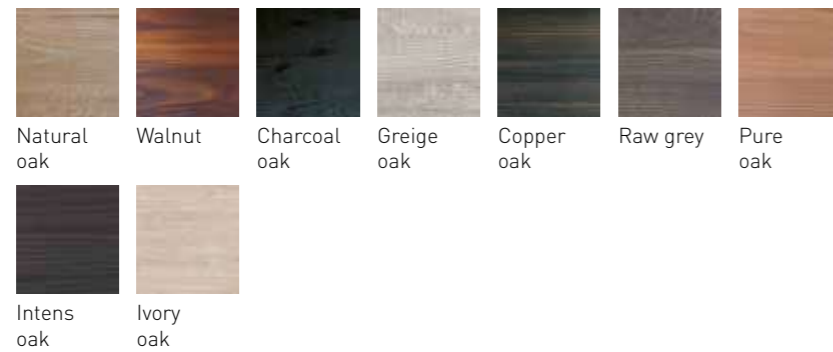

Colours

Description	Measurement (w x d x h in cm)	Colours	Article number	Price incl. VAT
	60 x 45 x 3,5	Natural oak	1258200	€ 220,59
		Raw grey	1258201	€ 220,59
		Walnut	1258202	€ 220,59
		Charcoal oak	1258203	€ 220,59
		Greige oak	1258204	€ 220,59
		Copper oak	1258205	€ 220,59
		Pure oak	1258206	€ 220,59
		Intense oak	1258207	€ 220,59
		NEW Ivory oak	1258208	€ 220,59
Cover plate without cut-out				
	70 x 45 x 3,5	Natural oak	1258250	€ 241,94
		Raw grey	1258251	€ 241,94
		Walnut	1258252	€ 241,94
		Charcoal oak	1258253	€ 241,94
		Greige oak	1258254	€ 241,94
		Copper oak	1258255	€ 241,94
		Pure oak	1258256	€ 241,94
		Intense oak	1258257	€ 241,94
		NEW Ivory oak	1258258	€ 241,94
Cover plate without cut-out				
	80 x 45 x 3,5	Natural oak	1258300	€ 263,29
		Raw grey	1258301	€ 263,29
		Walnut	1258302	€ 263,29
		Charcoal oak	1258303	€ 263,29
		Greige oak	1258304	€ 263,29
		Copper oak	1258305	€ 263,29
		Pure oak	1258306	€ 263,29
		Intense oak	1258307	€ 263,29
		NEW Ivory oak	1258308	€ 263,29
Cover plate without cut-out				
	90 x 45 x 3,5	Natural oak	1258350	€ 298,87
		Raw grey	1258351	€ 298,87
		Walnut	1258352	€ 298,87
		Charcoal oak	1258353	€ 298,87
		Greige oak	1258354	€ 298,87
		Copper oak	1258355	€ 298,87
		Pure oak	1258356	€ 298,87
		Intense oak	1258357	€ 298,87
		NEW Ivory oak	1258358	€ 298,87
Cover plate without cut-out				
	100 x 45 x 3,5	Natural oak	1258400	€ 348,68
		Raw grey	1258401	€ 348,68
		Walnut	1258402	€ 348,68
		Charcoal oak	1258403	€ 348,68
		Greige oak	1258404	€ 348,68
		Copper oak	1258405	€ 348,68
		Pure oak	1258406	€ 348,68
		Intense oak	1258407	€ 348,68
		NEW Ivory oak	1258408	€ 348,68
Cover plate without cut-out				
	120 x 45 x 3,5	Natural oak	1258450	€ 405,60
		Raw grey	1258451	€ 405,60
		Walnut	1258452	€ 405,60
		Charcoal oak	1258453	€ 405,60
		Greige oak	1258454	€ 405,60
		Copper oak	1258455	€ 405,60
		Pure oak	1258456	€ 405,60
		Intense oak	1258457	€ 405,60
		NEW Ivory oak	1258458	€ 405,60
Cover plate without cut-out