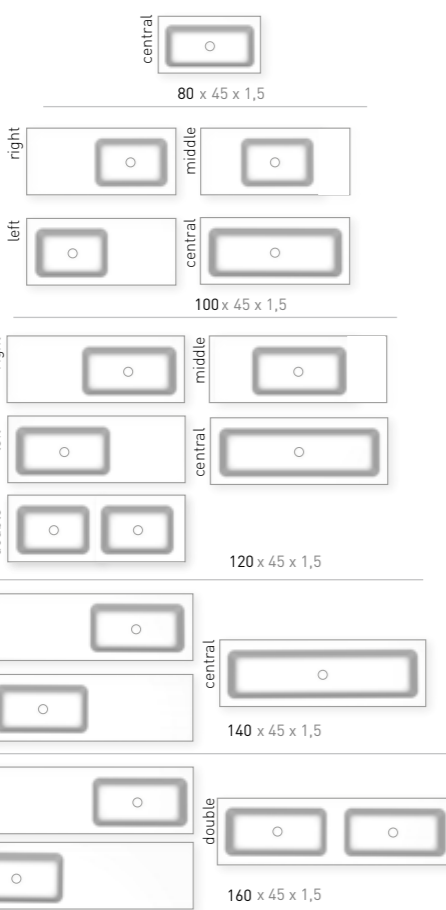

FAKTOR

Faktor bathroom cabinet 160 cm handleless veneer ash grey and washbasin in polystone matt white

45 | FAKTOR

WASHBASIN IN POLYSTONE

Measurement (w x d x h) Version Tap hole(s) Sink

80 x 45 x 1,5 cm	central	0 / 1	Single
100 x 45 x 1,5 cm	central	0 / 1 / 2	Single
100 x 45 x 1,5 cm	middle	0 / 1	Single
100 x 45 x 1,5 cm	left	0 / 1	Single
100 x 45 x 1,5 cm	right	0 / 1	Single
120 x 45 x 1,5 cm*	central	0 / 1 / 2	Single
120 x 45 x 1,5 cm*	middle	0 / 1	Single
120 x 45 x 1,5 cm*	left	0 / 1	Single
120 x 45 x 1,5 cm*	right	0 / 1	Single
NEW 120 x 45 x 1,5 cm	double	0 / 2	Double
140 x 45 x 1,5 cm**	central	0 / 1 / 2	Single
140 x 45 x 1,5 cm	left	0 / 1	Single
140 x 45 x 1,5 cm	right	0 / 1	Single
160 x 45 x 1,5 cm	double	0 / 2	Double
160 x 45 x 1,5 cm	left	0 / 1	Single
160 x 45 x 1,5 cm	right	0 / 1	Single