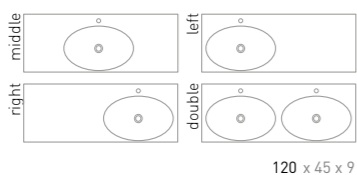

SMOOTH

Smooth cabinet 140 cm cabinets handleless lacquered matt black with Ferro frame for cabinets 1 drawer and washbasin in polystone matt white

NEW 45 | SMOOTH

WASHBASIN IN POLYSTONE

Measurement (w x d x h)	Version	Tap hole(s)	Sink
60 x 45 x 9 cm	middle	0 / 1	Single
80 x 45 x 9 cm	middle	0 / 1	Single
100 x 45 x 9 cm	middle	0 / 1	Single
100 x 45 x 9 cm	left	0 / 1	Single
100 x 45 x 9 cm	right	0 / 1	Single
120 x 45 x 9 cm	middle	0 / 1	Single
120 x 45 x 9 cm	left	0 / 1	Single
120 x 45 x 9 cm	right	0 / 1	Single
120 x 45 x 9 cm	double	0 / 2	Double
140 x 45 x 9 cm	left	0 / 1	Single
140 x 45 x 9 cm	right	0 / 1	Single
140 x 45 x 9 cm	double	0 / 2	Double
160 x 45 x 9 cm	double	0 / 2	Double
180 x 45 x 9 cm	double	0 / 2	Double