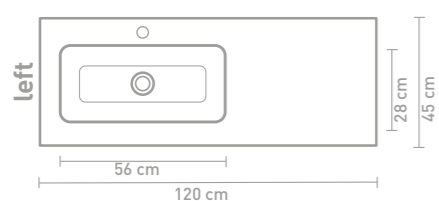

Size details - check our website for detailed technical information

80 CM

100 CM

140 CM

120 CM

160 CM

Description	Measurement (w x d x h in cm)	Colours	Taphole	Article number	Price incl. VAT
	80 x 45 x 1,5 washbasin central	Polystone gloss white	0	3407000	€ 629,04
		Polystone gloss white	1	3407001	€ 629,04
		Polystone matt white	0	3407200	€ 629,04
		Polystone matt white	1	3407201	€ 629,04