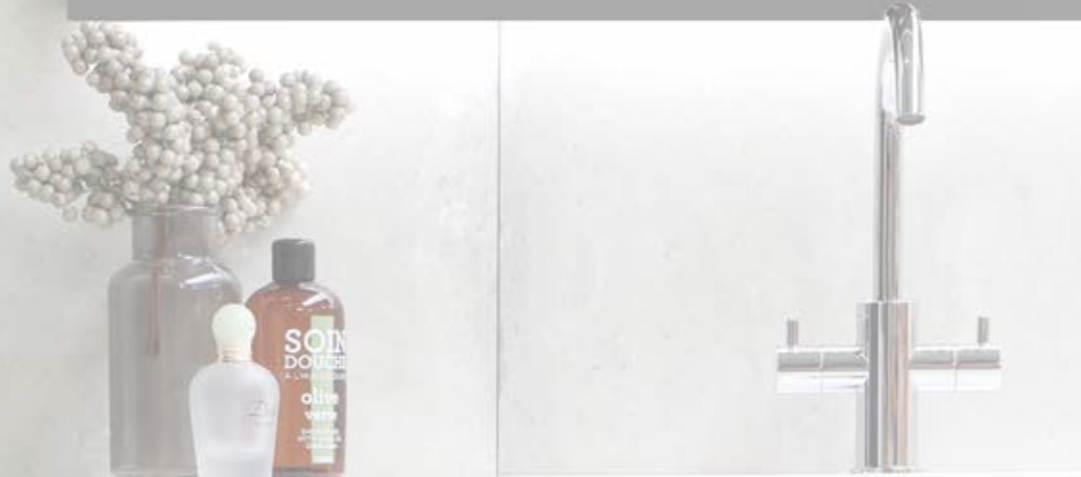

EXPIRING

45 | TABLET

The washbasin with plenty of storage space around the washbasin

The Tablet is a functional washbasin where ease of use is central. This washbasin has a lot of flat space next to of around the inner basin to store daily items. The Tablet is made of polystone and has a smooth surface. So very maintenance-friendly and easy to clean.

The Tablet is a washbasin that is ideal to combine with all 45 cm deep base cabinets from the INK collection

Something for every bathroom... Because this piece of furniture can also be extended with all the tall and semi-tall cabinets, mirrors and mirror cabinets from the INK collection.

TABLET