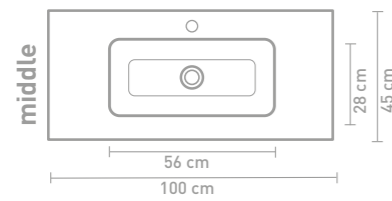

Size details - check our website for detailed technical information

60 CM

80 CM

100 CM

120 CM

140 CM

160 CM

Due to the manufacturing process, porcelain washbasins are subject to tolerances, so the actual size is almost always larger than the stated (rounded) width dimensions. The reason behind this is that the washbasin must fall well over the cabinets.