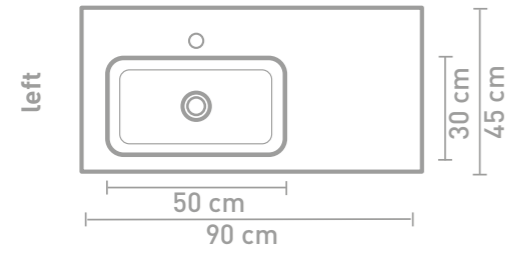

Size details - check our website for detailed technical information

90 CM