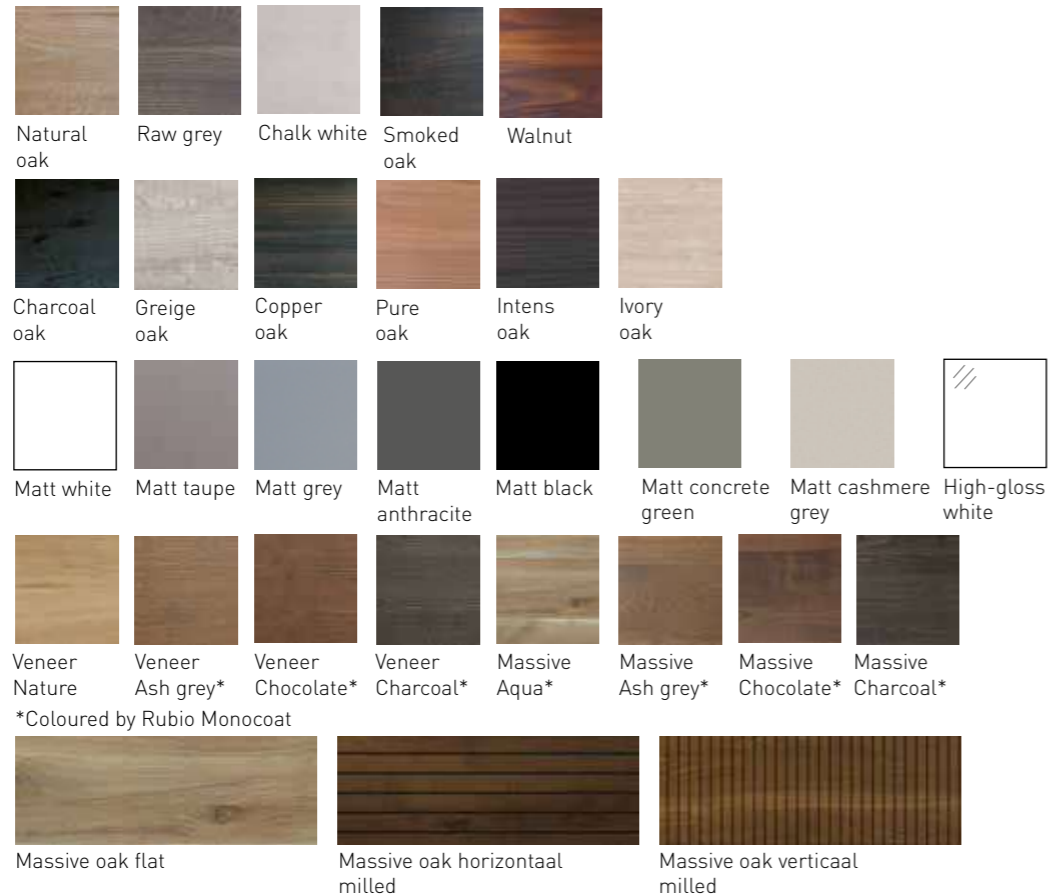

Colours

No tree is the same. Our with knotty oak veneered or solid oak furniture can sometimes have some colour differences between the cabinets. These possible colour differences are often easy to solve with the Rubio Monocoat maintenance package in the colour of the furniture. With a few drops of oil on a cloth, the furniture can easily be re-coloured.