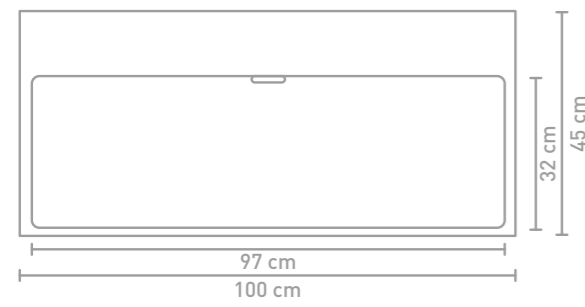

70 CM

100 CM

120 CM

Due to the manufacturing process, porcelain washbasins are subject to tolerances, so the actual size is almost always larger than the stated (rounded) width dimensions. The reason behind this is that the washbasin must fall well over the cabinets.