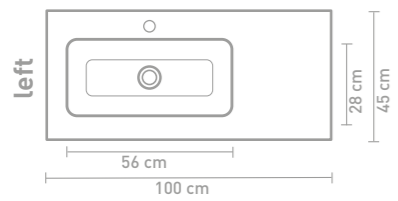

Size details - check our website for detailed technical information

80 CM

100 CM

140 CM

120 CM

160 CM

Description	Measurement (w x d x h in cm)	Colours	Taphole	Article number	Price incl. VAT
	80 x 45 x 1,5 washbasin central	Polystone gloss white	0	3407000	€ 629,04
		Polystone gloss white	1	3407001	€ 629,04
		Polystone matt white	0	3407200	€ 629,04
		Polystone matt white	1	3407201	€ 629,04