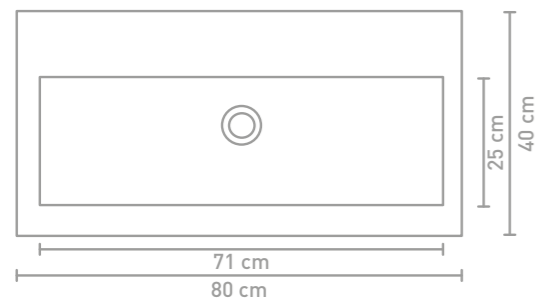

Size details - check our website for detailed technical information

60 CM

80 CM

100 CM

120 CM

Quartz maintenance tip

It is important to remove spills immediately with plenty or warm water. It must be prevented from affecting the stone. Usual mild household cleaners and a microfiber cloth can simply be used for this purpose. Do not use caustic or aggressive cleaning agents. It is important to dry the surface well with a clean, soft cloth after use. For cleaning and maintenance of surfaces, we have a special Tenax Care Kit available in the webshop. For more information, see page 468.