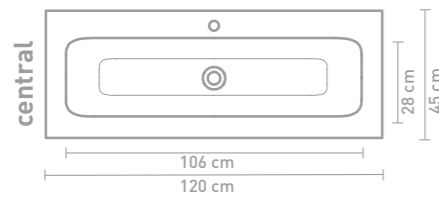

Size details - check our website for detailed technical information

80 CM

100 CM

140 CM

120 CM

160 CM

Description	Measurement (w x d x h in cm)	Colours	Taphole	Article number	Price incl. VAT
	80 x 45 x 1,5 washbasin central	Polystone gloss white	0	3407000	€ 629,04
		Polystone gloss white	1	3407001	€ 629,04
		Polystone matt white	0	3407200	€ 629,04
		Polystone matt white	1	3407201	€ 629,04