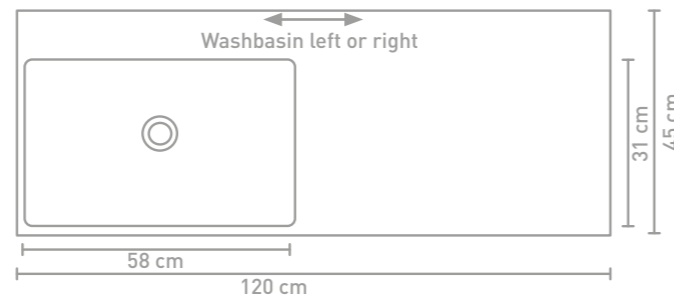

Size details - check our website for detailed technical information

60 CM

120 CM

70 CM

120 CM

80 CM

90 CM

140 CM

100 CM

160 CM

100 CM

Due to the manufacturing process, porcelain washbasins are subject to tolerances, so the actual size is almost always larger than the stated (rounded) width dimensions. The reason behind this is that the washbasin must fall well over the cabinets.