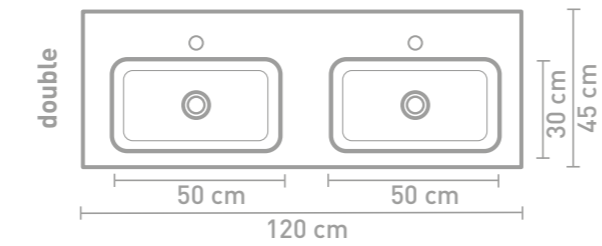

Size details - check our website for detailed technical information

90 CM

100 CM

120 CM

140 CM

Description	Measurement (w x d x h in cm)	Colours	Taphole	Article number	Price incl. VAT
EXPIRING	90 x 45 x 9 washbasin centre	Polystone gloss white	0	3416900	€ 629,04
		Polystone gloss white	1	3416901	€ 629,04
		Polystone gloss white	1	3416911	€ 629,04
EXPIRING	washbasin left	Polystone gloss white	0	3416910	€ 629,04
		Polystone gloss white	1	3416911	€ 629,04
EXPIRING	washbasin right	Polystone gloss white	0	3416920	€ 629,04
		Polystone gloss white	1	3416921	€ 629,04

Washbasin with single washbasin in polystone

EXPIRING	100 x 45 x 9 washbasin centre	Polystone gloss white	0	3416000	€ 680,27
		Polystone gloss white	1	3416001	€ 680,27

Washbasin with single washbasin in polystone

EXPIRING	120 x 45 x 9	Polystone gloss white	0	3416010	€ 818,32
		Polystone gloss white	2	3416011	€ 818,32

Washbasin with double washbasin polystone

EXPIRING	140 x 45 x 9	Polystone gloss white	0	3416020	€ 920,79
		Polystone gloss white	2	3416021	€ 920,79

Washbasin with double washbasin in polystone

	Chrome	9902048	€ 45,53
	Matt black	9902037	€ 68,31
	Matt rose gold	9902336	€ 68,31
	Brushed matt gold	9902334	€ 68,31
	Metal black	9902333	€ 68,31
	Brushed nickel	9902332	€ 68,31

Stop & go plug

	Chrome	9902047	€ 43,23
	Matt black	9902036	€ 64,04
	Matt rose gold	9902326	€ 64,04
	Brushed matt gold	9902324	€ 64,04
	Metal black	9902323	€ 64,04
	Brushed nickel	9902322	€ 64,04

Always open plug

Polystone gloss white	3430504	€ 129,50

Polystone gloss white	3430524	€ 129,50