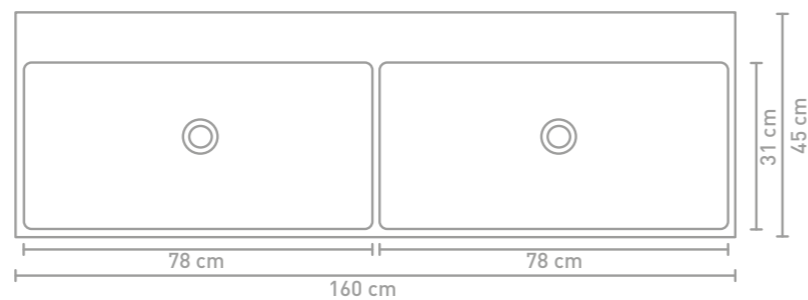

160 CM

100 CM

Due to the manufacturing process, porcelain washbasins are subject to tolerances, so the actual size is almost always larger than the stated (rounded) width dimensions. The reason behind this is that the washbasin must fall well over the cabinets.