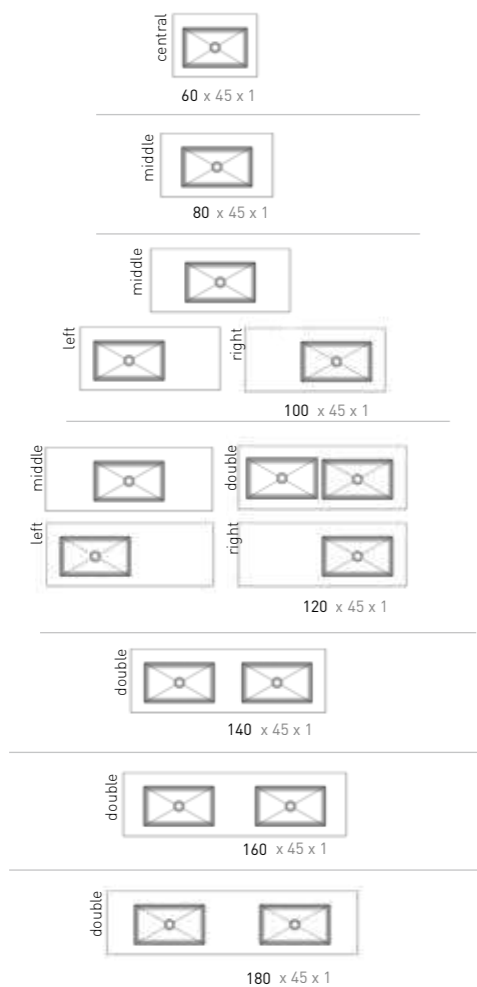

Post cabinet 120 cm push-to-open chocolate horizontal milled and washbasin in Calacatta matt

45 | POST

WASHBASIN IN CERAMIC SLAB

Measurement (w x d x h) Version Tap hol(es) Sink

Measurement (w x d x h)	Version	Tap hol(es)	Sink
60 x 45 x 1 cm	Central	0 / 1	Single
80 x 45 x 1 cm	Middle	0 / 1	Single
100 x 45 x 1 cm	Middle	0 / 1	Single
100 x 45 x 1 cm	Left	0 / 1	Single
100 x 45 x 1 cm	Right	0 / 1	Single
120 x 45 x 1 cm	Middle	0 / 1	Single
120 x 45 x 1 cm	Left	0 / 1	Single
120 x 45 x 1 cm	Right	0 / 1	Single
120 x 45 x 1 cm	Double	0 / 2	Double
140 x 45 x 1 cm	Double	0 / 2	Double
160 x 45 x 1 cm	Double	0 / 2	Double
180 x 45 x 1 cm	Double	0 / 2	Double