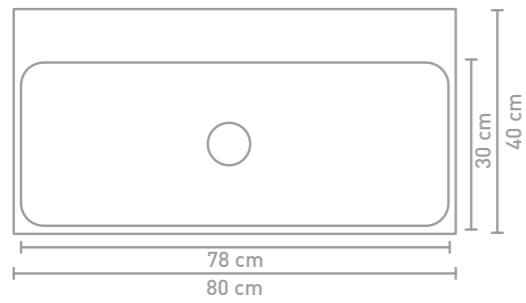

Unit cabinet 80 cm wooden rim greige oak and washbasin in porcelain gloss white

Size details - check our website for detailed technical information

60 CM

80 CM

100 CM

120 CM

Porcelain washbasins are subject to tolerances due to the manufacturing process, so the actual size is almost always larger than the stated (rounded) width dimensions. The reason behind this is that the washbasin must fall well over the base cabinet.