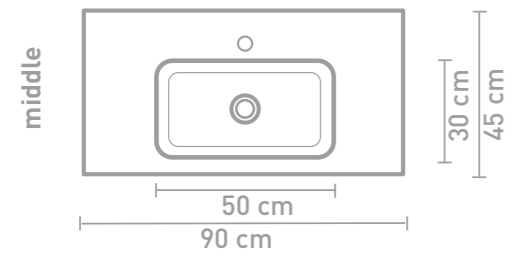

Size details - check our website for detailed technical information

90 CM