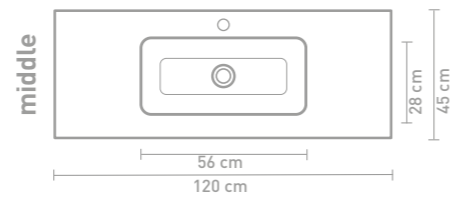

Size details - check our website for detailed technical information

60 CM

80 CM

100 CM

120 CM

140 CM

160 CM

Due to the manufacturing process, porcelain washbasins are subject to tolerances, so the actual size is almost always larger than the stated (rounded) width dimensions. The reason behind this is that the washbasin must fall well over the cabinets.