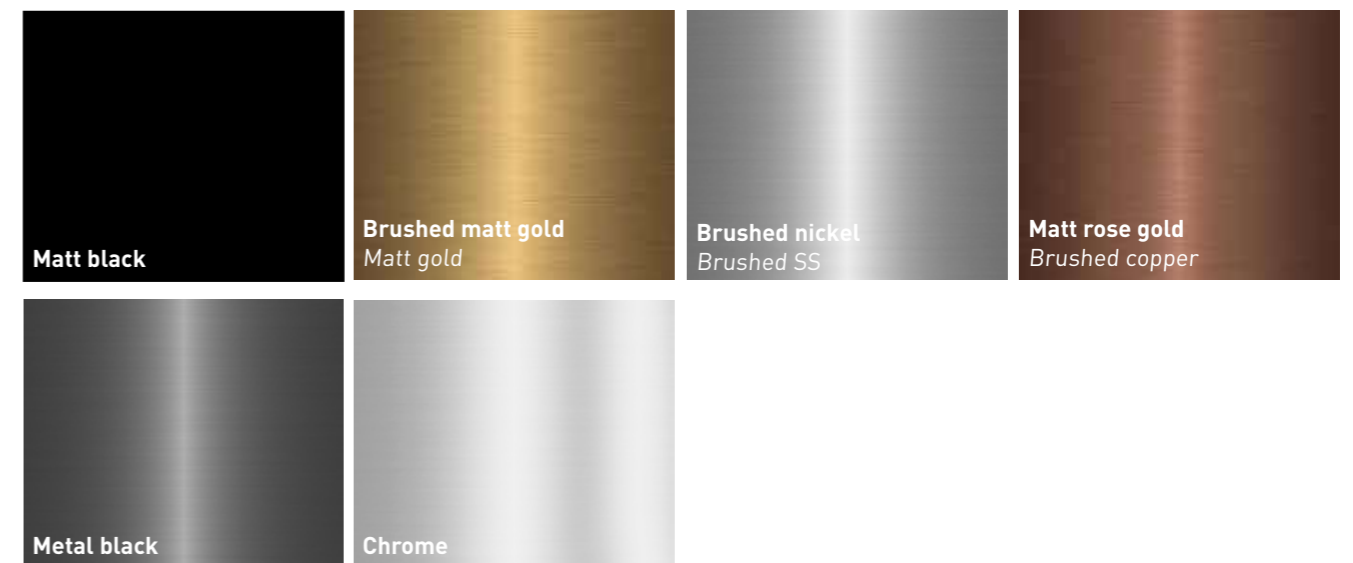

* The colours chalk white, smoked oak and matt grey are discontinued and available while supplies last.

Mirrors

Taps

Questions about your order?

Do you have a question about the status of an order? The Sanibell sales team is at your service and happy to answer your questions Monday through Friday from 8:30 am to 5:00 pm. Phone: +31 186 657347, WhatsApp: +31 653 338 385, E-mail: info@sanibell.nl