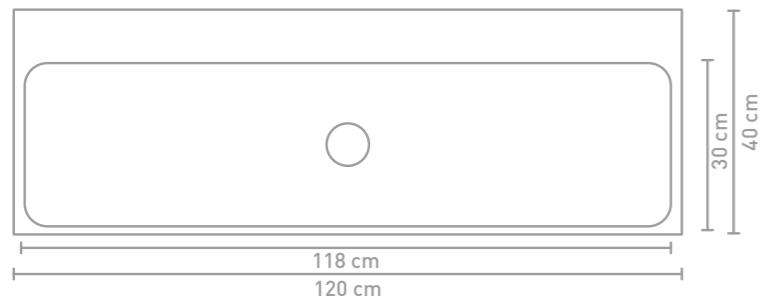

Unit cabinet 80 cm wooden rim greige oak and washbasin in porcelain gloss white

Size details - check our website for detailed technical information

60 CM

80 CM

100 CM

120 CM

Porcelain washbasins are subject to tolerances due to the manufacturing process, so the actual size is almost always larger than the stated (rounded) width dimensions. The reason behind this is that the washbasin must fall well over the base cabinet.