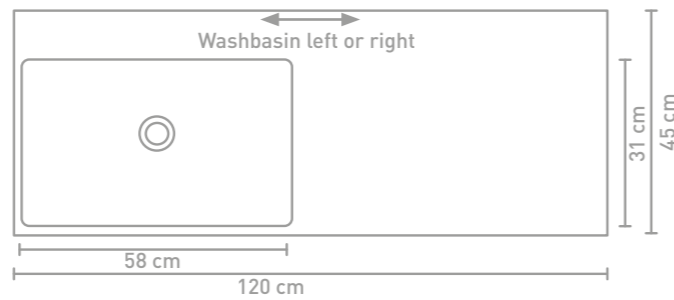

Size details - check our website for detailed technical information

60 CM

120 CM

70 CM

120 CM

80 CM

90 CM

140 CM

100 CM

160 CM

100 CM

Due to the manufacturing process, porcelain washbasins are subject to tolerances, so the actual size is almost always larger than the stated (rounded) width dimensions. The reason behind this is that the washbasin must fall well over the cabinets.

Description	Measurement (w x d x h in cm)	Colours	Taphole	Article number	Price incl. VAT

60 x 45 x 11

Porcelain gloss white
Porcelain gloss white

0
1

0202001
0202011

€ 697,35
€ 697,35

Washbasin in porcelain single basin

70 x 45 x 11

Porcelain gloss white
Porcelain gloss white

0
1

0202021
0202031

€ 804,09
€ 804,09

Washbasin in porcelain single basin

80 x 45 x 11

Porcelain gloss white
Porcelain gloss white

0
1

0202151
0202161

€ 903,71
€ 903,71

Washbasin in porcelain single basin

90 x 45 x 11

Porcelain gloss white
Porcelain gloss white

0
1

0202041
0202051

€ 967,76
€ 967,76

Washbasin in porcelain single basin

100 x 45 x 11

washbasin centre

Porcelain gloss white
Porcelain gloss white
Porcelain gloss white

0
1
2

0202061
0202071
0202081

€ 1.046,03
€ 1.046,03
€ 1.046,03

NEW

washbasin left

Porcelain gloss white
Porcelain gloss white

0
1

0202171
0202175

€ 1.153,34
€ 1.153,34

NEW

washbasin right

Porcelain gloss white
Porcelain gloss white

0
1

0202181
0202185

€ 1.153,34
€ 1.153,34

Washbasin in porcelain single basin