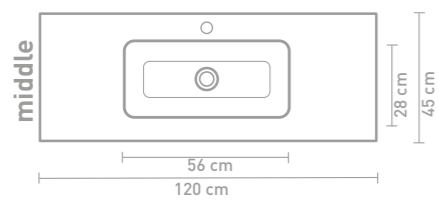

Size details - check our website for detailed technical information

80 CM

100 CM

140 CM

120 CM

160 CM

Description	Measurement (w x d x h in cm)	Colours	Taphole	Article number	Price incl. VAT
	80 x 45 x 1,5 washbasin central	Polystone gloss white	0	3407000	€ 629,04
		Polystone gloss white	1	3407001	€ 629,04
		Polystone matt white	0	3407200	€ 629,04
		Polystone matt white	1	3407201	€ 629,04