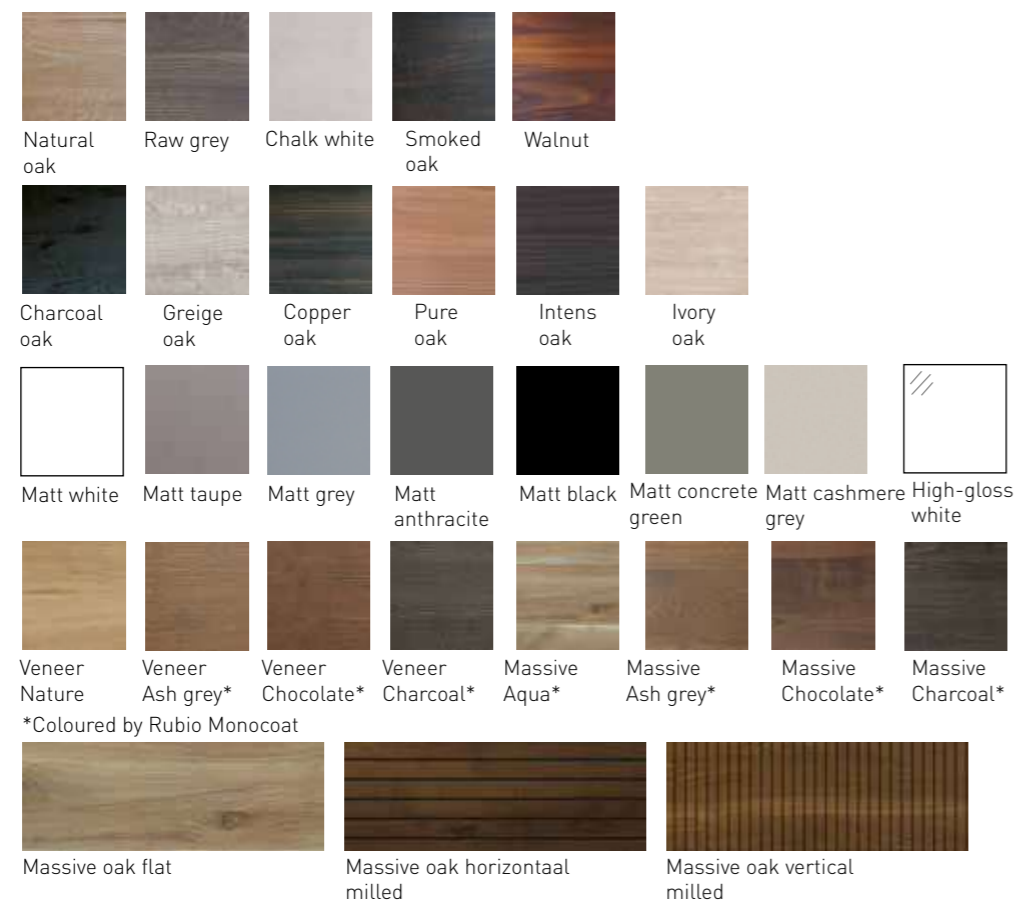

Colours

No tree is the same. Our with knotty oak veneered or solid oak furniture can sometimes have some colour differences between the cabinets. These possible colour differences are often easy to solve with the Rubio Monocoat maintenance package in the colour of the furniture. With a few drops of oil on a cloth, the furniture can easily be re-coloured.