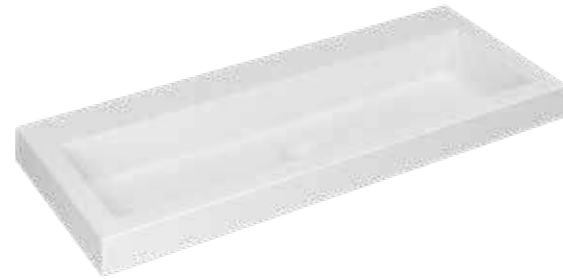

40 | DOCK

WASHBASIN IN POLYSTONE OR QUARTZ