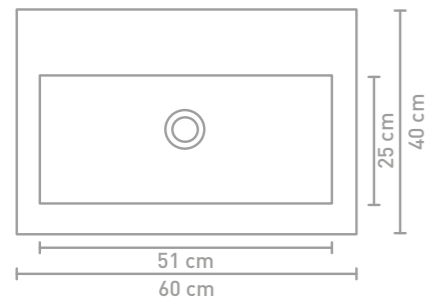

Size details - check our website for detailed technical information

60 CM

80 CM