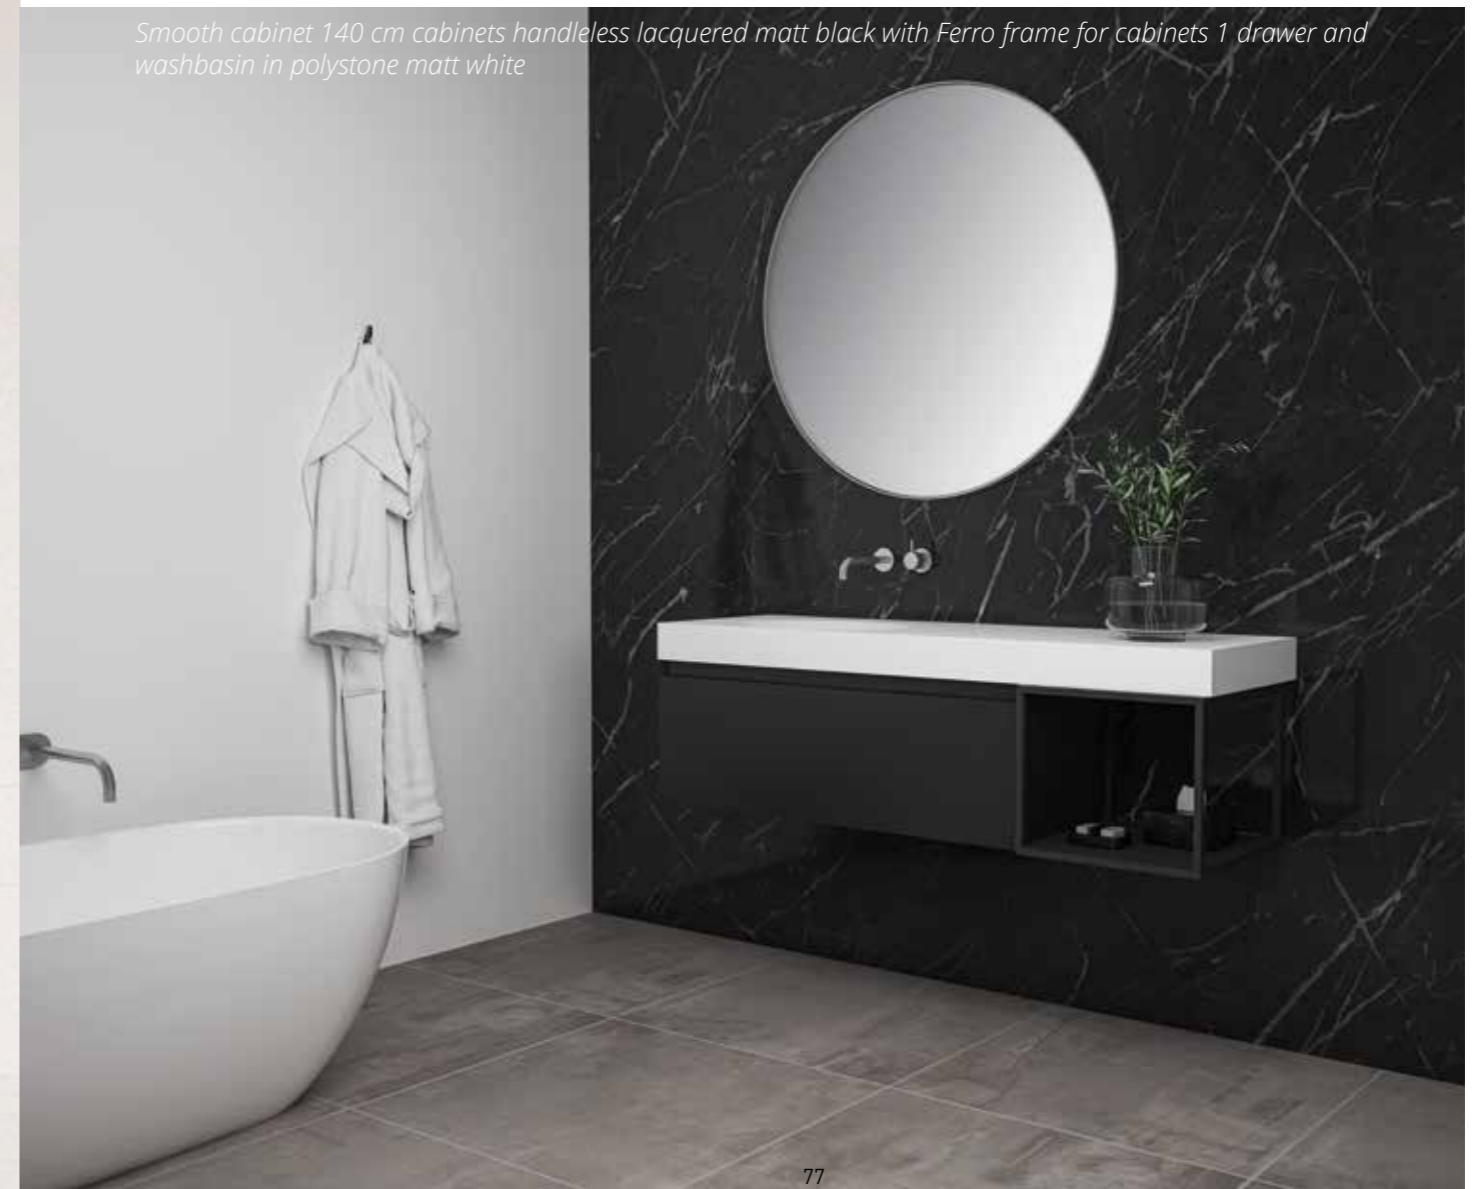

Smooth cabinet 140 cm cabinets handleless lacquered matt black with Ferro frame for cabinets 1 drawer and washbasin in polystone matt white