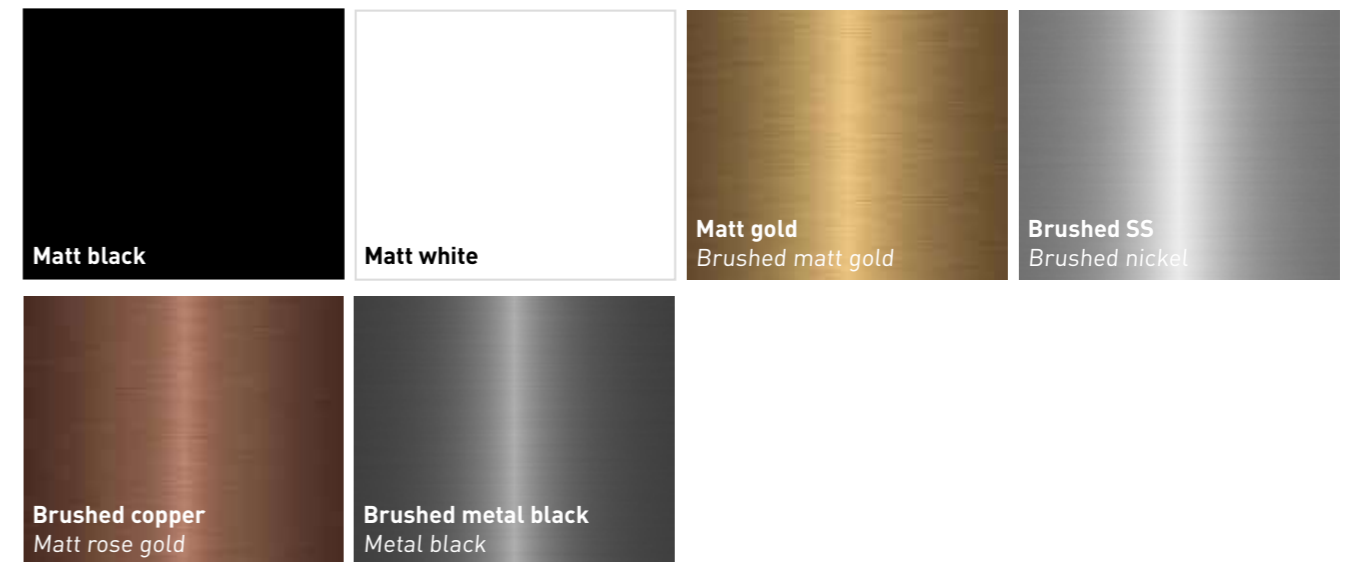

* The colours chalk white, smoked oak and matt grey are discontinued and available while supplies last.

Mirrors

Taps

Questions about your order?

Do you have a question about the status of an order? The Sanibell sales team is at your service and happy to answer your questions Monday through Friday from 8:30 am to 5:00 pm. Phone: +31 186 657347, WhatsApp: +31 653 338 385, E-mail: info@sanibell.nl