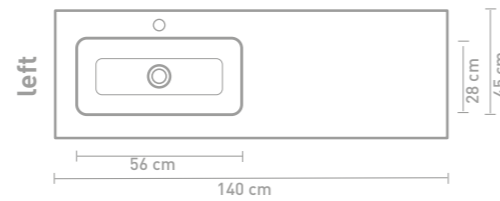

Size details - check our website for detailed technical information

80 CM

100 CM

140 CM

120 CM

160 CM

Description	Measurement (w x d x h in cm)	Colours	Taphole	Article number	Price incl. VAT
	80 x 45 x 1,5 washbasin central	Polystone gloss white	0	3407000	€ 629,04
		Polystone gloss white	1	3407001	€ 629,04
		Polystone matt white	0	3407200	€ 629,04
		Polystone matt white	1	3407201	€ 629,04