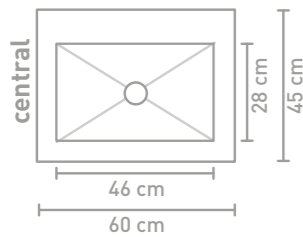

Size details - check our website for detailed technical information

60 CM