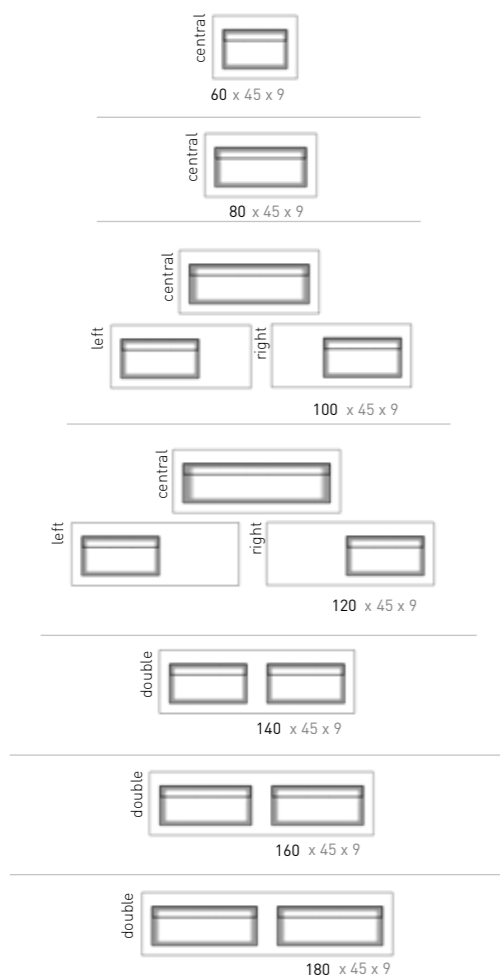

Height of sink

Material / colour

BASE CABINETS OVERVIEW

cm	Decor										Lacquer					Veneer oak				Massive oak									
	Natural oak	Raw grey	Chalk white	Smoked oak	Walnut	Charcoal oak	Greige oak	Copper oak	Pure oak	Intense oak	Ivory oak	Matt white	Matt taupe	Matt grey	Matt anthracite	Matt black	Matt concrete green	Matt cashmere grey	High-gloss white	Nature	Ash grey	Chocolate	Charcoal	Aqua	Ash grey	Chocolate	Charcoal		
60	✓	✓	✓																✓										
70																													
80	✓																												
90																													
100	✓	✓	✓																										
120	✓	✓	✓	✓																									
140**	✓	✓	✓	✓																									
160**	✓	✓	✓	✓																									
180**	✓	✓	✓	✓																									
60	✓	✓	✓	✓																									
70																													
80	✓	✓	✓	✓																									
90																													
100	✓	✓	✓	✓	✓	✓	✓	✓	✓	✓																			
120	✓	✓	✓	✓	✓	✓	✓	✓	✓	✓																			
140**	✓	✓	✓	✓	✓	✓	✓	✓	✓	✓																			
160**	✓	✓	✓	✓	✓	✓	✓	✓	✓	✓																			
180**	✓	✓	✓	✓	✓	✓	✓	✓	✓	✓																			
60												✓	✓	✓	✓	✓	✓	✓	✓										
70																													
80												✓	✓	✓	✓	✓	✓	✓	✓										
90																													
100												✓	✓	✓	✓	✓	✓	✓	✓										
120												✓	✓	✓	✓	✓	✓	✓	✓										
140**												✓	✓	✓	✓	✓	✓	✓	✓										
160**												✓	✓	✓	✓	✓	✓	✓	✓										
180**												✓	✓	✓	✓	✓	✓	✓	✓										
60																					✓	✓	✓	✓					
70																													
80																													
90																													
100																													
120																													
140**																													
160**																													
180**																													
60																													
70																													
80	✓	✓	✓	✓	✓	✓	✓	✓	✓	✓	✓	✓	✓	✓	✓	✓	✓	✓	✓	✓	✓	✓	✓	✓	✓	✓	✓	✓	✓
90																													
100	✓	✓	✓	✓	✓	✓	✓	✓	✓	✓	✓	✓	✓	✓	✓	✓	✓	✓	✓	✓	✓	✓	✓	✓	✓	✓	✓	✓	✓
120	✓	✓	✓	✓	✓	✓	✓	✓	✓	✓	✓	✓	✓	✓	✓	✓	✓	✓	✓	✓	✓	✓	✓	✓	✓	✓	✓	✓	✓
140	✓	✓	✓	✓	✓	✓	✓	✓	✓	✓	✓	✓	✓	✓	✓	✓	✓	✓	✓	✓	✓	✓	✓	✓	✓	✓	✓	✓	✓
160**	✓	✓	✓	✓	✓	✓	✓	✓	✓	✓	✓	✓	✓	✓	✓	✓	✓	✓	✓	✓	✓	✓	✓	✓	✓	✓	✓	✓	✓
180**	✓	✓	✓	✓	✓	✓	✓	✓	✓	✓	✓	✓	✓	✓	✓	✓	✓	✓	✓	✓	✓	✓	✓	✓	✓	✓	✓	✓	✓

In combination with an asymmetrical washbasin, the above base cabinets can be combined with veneer or steel shelves.

** Consists of 2 base cabinets