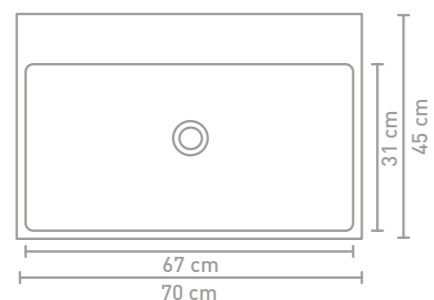

Size details - check our website for detailed technical information

60 CM

120 CM

70 CM

120 CM

80 CM

90 CM

140 CM

100 CM

160 CM

100 CM

Due to the manufacturing process, porcelain washbasins are subject to tolerances, so the actual size is almost always larger than the stated (rounded) width dimensions. The reason behind this is that the washbasin must fall well over the cabinets.

Description	Measurement (w x d x h in cm)	Colours	Taphole	Article number	Price incl. VAT

60 x 45 x 11

Porcelain gloss white
Porcelain gloss white

0
1

0202001
0202011

€ 697,35
€ 697,35

Washbasin in porcelain single basin

70 x 45 x 11

Porcelain gloss white
Porcelain gloss white

0
1

0202021
0202031

€ 804,09
€ 804,09

Washbasin in porcelain single basin

80 x 45 x 11

Porcelain gloss white
Porcelain gloss white

0
1

0202151
0202161

€ 903,71
€ 903,71

Washbasin in porcelain single basin

90 x 45 x 11

Porcelain gloss white
Porcelain gloss white

0
1

0202041
0202051

€ 967,76
€ 967,76

Washbasin in porcelain single basin

100 x 45 x 11

washbasin centre

Porcelain gloss white
Porcelain gloss white
Porcelain gloss white

0
1
2

0202061
0202071
0202081

€ 1.046,03
€ 1.046,03
€ 1.046,03

NEW

washbasin left

Porcelain gloss white
Porcelain gloss white

0
1

0202171
0202175

€ 1.153,34
€ 1.153,34

NEW

washbasin right

Porcelain gloss white
Porcelain gloss white

0
1

0202181
0202185

€ 1.153,34
€ 1.153,34

Washbasin in porcelain single basin