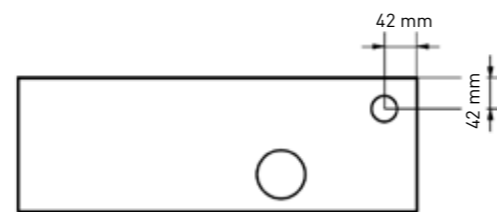

Frame with towel holder left

Description	Measurement (w x d x h in cm)	Colours	Taphole	Article number	Price incl. VAT
	54 x 18 x 20	Matt white	0	1901245	€ 419,84
		Matt white	1	1901247	€ 419,84
		Matt black	0	1901244	€ 419,84
		Matt black	1	1901246	€ 419,84
	54 x 18 x 20	Matt white	0	1901241	€ 419,84
		Matt white	1	1901243	€ 419,84
		Matt black	0	1901240	€ 419,84
		Matt black	1	1901242	€ 419,84

Ø 20 x 11	Polystone gloss white	3430430	€ 227,71
	Polystone matt white	3430431	€ 227,71
	Quartz grey	3430432	€ 291,75
	Quartz black	3430433	€ 291,75
	Quartz concrete	3430434	€ 291,75

Ø 24 x 12	Porcelain gloss white	0300205	€ 220,59
	Porcelain matt white	0300206	€ 277,52
	Porcelain matt black	0300207	€ 277,52
	Porcelain matt midnight grey	0300241	€ 277,52
	Porcelain matt citron yellow	0300242	€ 277,52
	Porcelain matt lightblue	0300243	€ 277,52
	Porcelain matt powderpink	0300244	€ 277,52
	Porcelain matt retro green	0300245	€ 277,52
	Porcelain matt mocca brown	0300246	€ 277,52

33 x 19 x 10	Polystone gloss white	3403350	€ 334,44
	Polystone matt white	3403351	€ 334,44

EXPIRING	Matt white	1222020	€ 263,29	
	Matt taupe	1222025	€ 263,29	
	Matt grey	1222024	€ 263,29	
	Matt anthracite	1222021	€ 263,29	
	Matt black	1222027	€ 263,29	
	Matt concrete green	1222028	€ 263,29	
	NEW	Matt cashmere grey	1222029	€ 263,29
	High-gloss white	1222026	€ 263,29	

36 x 18 x 27 Universal	EXPIRING	Smoked oak	1222054	€ 462,53
	Raw grey	1222055	€ 462,53	
	EXPIRING	Chalk white	1222056	€ 462,53
	Natural oak	1222053	€ 462,53	
	Walnut	1222057	€ 462,53	
	Charcoal oak	1222058	€ 462,53	
	Greige oak	1222059	€ 462,53	
	Copper oak	1222060	€ 462,53	
	Pure oak	1222064	€ 462,53	
	Intense oak	1222065	€ 462,53	
	NEW	Ivory oak	1222066	€ 462,53

Veneer - Nature	1222070	€ 462,53
Veneer - Ash Grey*	1222072	€ 462,53
Veneer - Chocolate*	1222073	€ 462,53
Veneer - Charcoal*	1222074	€ 462,53

* Coloured by Rubio Monocoat

Fountain cabinets handleless with straight front