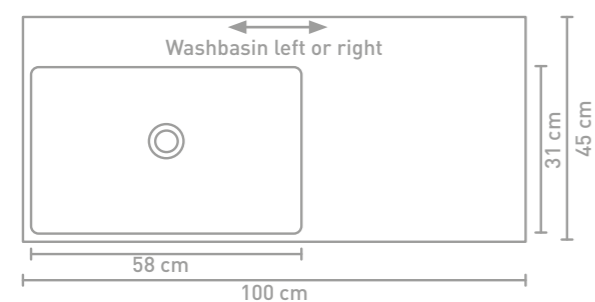

100 CM

160 CM

100 CM

Due to the manufacturing process, porcelain washbasins are subject to tolerances, so the actual size is almost always larger than the stated (rounded) width dimensions. The reason behind this is that the washbasin must fall well over the cabinets.