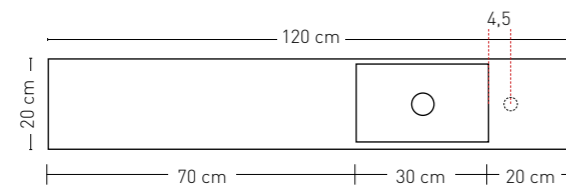

NICE right - can be shortened on both sides
Sideskirtson the right side

EASY - can be shortened at any point
With front- and sideskirts

Can be shortened using an angle grinder

Description	Measurement (w x d x h in cm)	Colours	Taphole	Article number	Price incl. VAT
Nice					
Left - 120 x 20 x 10		Polystone gloss white	0	3403100	€ 533,69
		Polystone gloss white	1	3403101	€ 533,69
		Polystone matt white	0	3403120	€ 533,69
		Polystone matt white	1	3403121	€ 533,69
Right - 120 x 20 x 10		Polystone gloss white	0	3403110	€ 533,69
		Polystone gloss white	1	3403111	€ 533,69
		Polystone matt white	0	3403130	€ 533,69
		Polystone matt white	1	3403131	€ 533,69
Nice Day - With integrated basin oval in polystone with frontskirt and on the side of basin a sideskirt. Including fixing material.					
Left - 120 x 20 x 10		Polystone gloss white	0	3403200	€ 533,69
		Polystone gloss white	1	3403201	€ 533,69
		Polystone matt white	0	3403220	€ 533,69
		Polystone matt white	1	3403221	€ 533,69
Right - 120 x 20 x 10		Polystone gloss white	0	3403210	€ 533,69
		Polystone gloss white	1	3403211	€ 533,69
		Polystone matt white	0	3403230	€ 533,69
		Polystone matt white	1	3403231	€ 533,69
Nice Time - With integrated basin rectangle in polystone with frontskirt and on the side of basin a sideskirt. Inclusief fixing material.					
120 x 20 x 10		Polystone gloss white	0	3403300	€ 419,84
		Polystone matt white	0	3403301	€ 419,84
Easy - Washbasin hand washbasin-plateau with front- and sideskirts closed on both sides. Includes fixing material.					
33 x 19 x 10		Polystone gloss white		3403350	€ 334,44
		Polystone matt white		3403351	€ 334,44
One - Surface-mounted bowl polystone oval					
27 x 18 x 10		Polystone gloss white		3403355	€ 256,17
		Polystone matt white		3403356	€ 256,17
Break - Surface-mounted bowl polystone rectangle					
ø 20 x 11		Polystone gloss white		3430430	€ 227,71
		Polystone matt white		3430431	€ 227,71
		Quartz grey		3430432	€ 291,75
		Quartz black		3430433	€ 291,75
		Quartz concrete		3430434	€ 291,75
Jazz XS - Surface-mounted bowl polystone of quartz round					
	ø3,5 cm	recess taphole		0210270	€ 126,54
	ø7 cm	recess surface-mounted bowl		0210271	€ 126,54
		shorten		0210272	€ 126,54