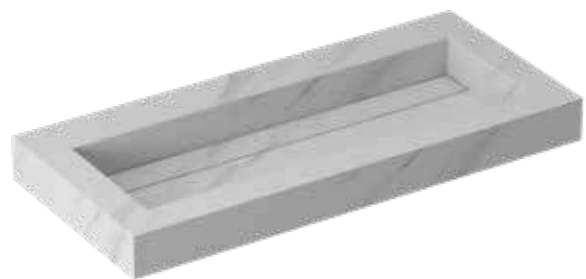

45 | PITCH

WASHBASIN IN CERAMIC BIB

Measurement (w x d x h)	Version	Tap hol(es)	Sink
60 x 45 x 9 cm	Central	0 / 1	Single
80 x 45 x 9 cm	Central	0 / 1	Single
100 x 45 x 9 cm	Central	0 / 1 / 2	Single
100 x 45 x 9 cm	Left	0 / 1	Single
100 x 45 x 9 cm	Right	0 / 1	Single
120 x 45 x 9 cm	Central*	0 / 1 / 2	Single
120 x 45 x 9 cm	Left*	0 / 1	Single
120 x 45 x 9 cm	Right*	0 / 1	Single
140 x 45 x 9 cm	Double	0 / 2	Double
160 x 45 x 9 cm	Double	0 / 2	Double
180 x 45 x 9 cm	Double	0 / 2	Double

* This washbasin cannot be combined with 2x60 cm cabinets.