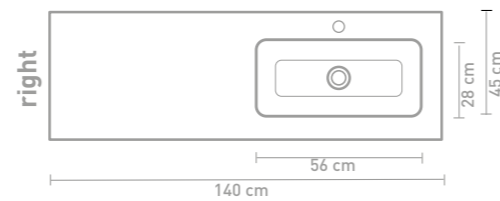

Size details - check our website for detailed technical information

80 CM

100 CM

140 CM

120 CM

160 CM

Description	Measurement (w x d x h in cm)	Colours	Taphole	Article number	Price incl. VAT
	80 x 45 x 1,5 washbasin central	Polystone gloss white	0	3407000	€ 629,04
		Polystone gloss white	1	3407001	€ 629,04
		Polystone matt white	0	3407200	€ 629,04
		Polystone matt white	1	3407201	€ 629,04