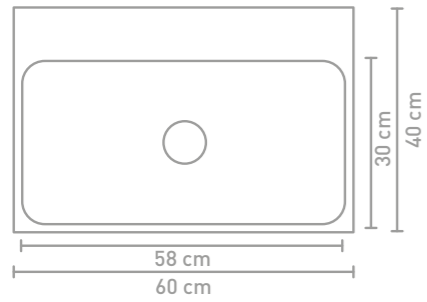

Unit cabinet 80 cm wooden rim greige oak and washbasin in porcelain gloss white

Size details - check our website for detailed technical information

60 CM

80 CM

100 CM

120 CM

Porcelain washbasins are subject to tolerances due to the manufacturing process, so the actual size is almost always larger than the stated (rounded) width dimensions. The reason behind this is that the washbasin must fall well over the base cabinet.