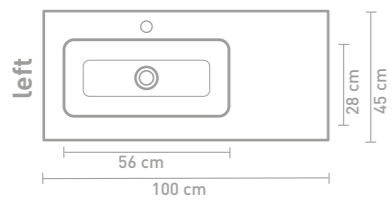

Size details - check our website for detailed technical information

60 CM

80 CM

100 CM

120 CM

140 CM

160 CM

Due to the manufacturing process, porcelain washbasins are subject to tolerances, so the actual size is almost always larger than the stated (rounded) width dimensions. The reason behind this is that the washbasin must fall well over the cabinets.