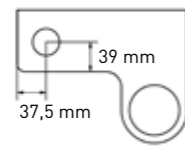

Technische gegevens

Mono **size S** - left