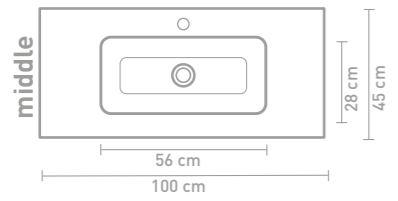

Size details - check our website for detailed technical information

80 CM

100 CM

140 CM

120 CM

160 CM

Description	Measurement (w x d x h in cm)	Colours	Taphole	Article number	Price incl. VAT
	80 x 45 x 1,5 washbasin central	Polystone gloss white	0	3407000	€ 629,04
		Polystone gloss white	1	3407001	€ 629,04
		Polystone matt white	0	3407200	€ 629,04
		Polystone matt white	1	3407201	€ 629,04