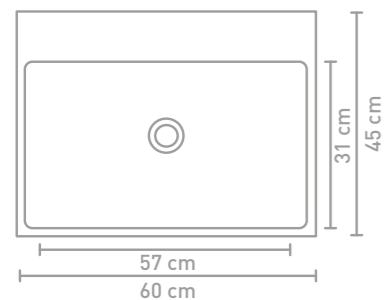

Size details - check our website for detailed technical information

60 CM