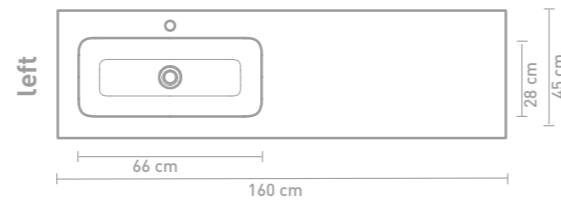

Size details - check our website for detailed technical information

80 CM

100 CM

140 CM

120 CM

160 CM

Description	Measurement (w x d x h in cm)	Colours	Taphole	Article number	Price incl. VAT
	80 x 45 x 1,5 washbasin central	Polystone gloss white	0	3407000	€ 629,04
		Polystone gloss white	1	3407001	€ 629,04
		Polystone matt white	0	3407200	€ 629,04
		Polystone matt white	1	3407201	€ 629,04