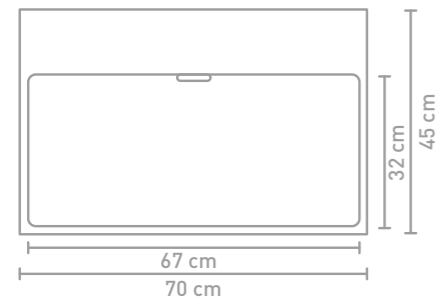

70 CM

100 CM

120 CM

Due to the manufacturing process, porcelain washbasins are subject to tolerances, so the actual size is almost always larger than the stated (rounded) width dimensions. The reason behind this is that the washbasin must fall well over the cabinets.