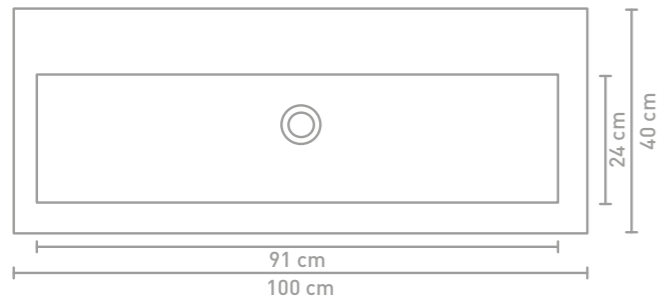

60 CM

80 CM

100 CM

120 CM

Porcelain sinks are subject to tolerances due to the manufacturing process, so the actual size is almost always larger than the stated (rounded) width dimensions. The reason behind this is that the washbasin must fall well over the base cabinet.