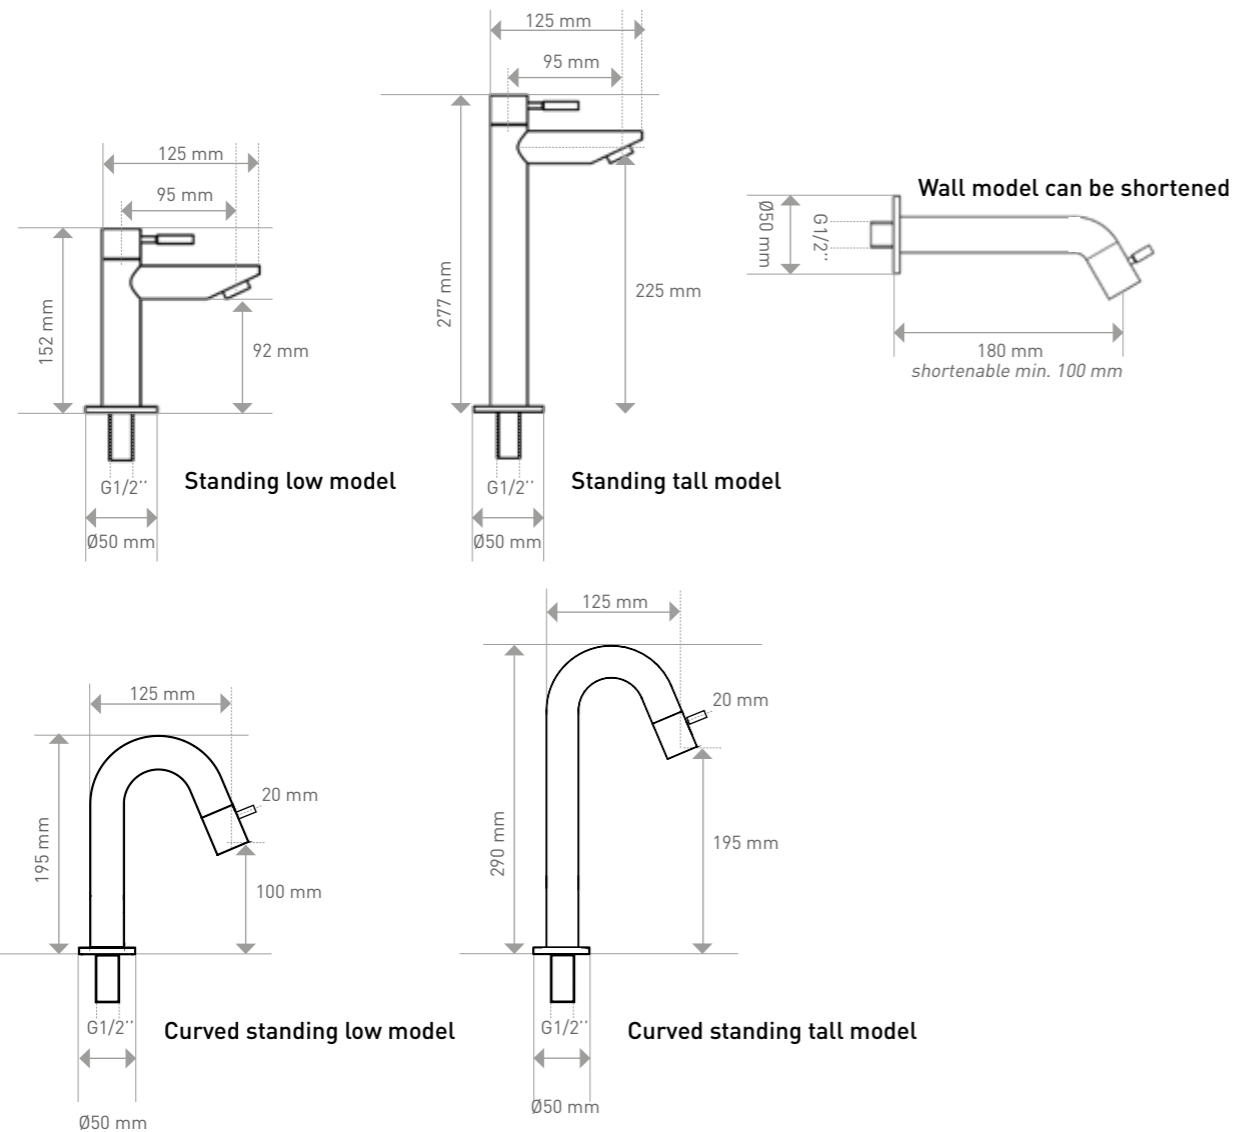

COLDWATER TAPS

Colour overview taps:

Colours are in accordance with mirrors with frame. The physical distance between mirror frame and tap ensures a good colour experience. See page 348.

Technical data

Description	Colours	Article number	Price incl. VAT
	Chrome	9902400	€ 213,48
	Matt black	9902401	€ 284,63
	Matt rose gold	9902402	€ 284,63
	Brushed matt gold	9902403	€ 284,63
	Metal black	9902404	€ 284,63
	Brushed nickel	9902405	€ 284,63