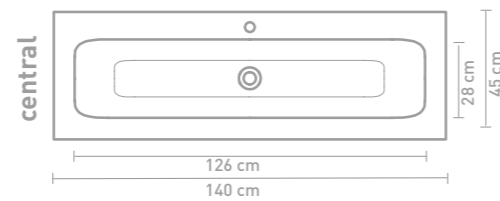

Size details - check our website for detailed technical information

80 CM

100 CM

140 CM

120 CM

160 CM

Description	Measurement (w x d x h in cm)	Colours	Taphole	Article number	Price incl. VAT
	80 x 45 x 1,5 washbasin central	Polystone gloss white	0	3407000	€ 629,04
		Polystone gloss white	1	3407001	€ 629,04
		Polystone matt white	0	3407200	€ 629,04
		Polystone matt white	1	3407201	€ 629,04