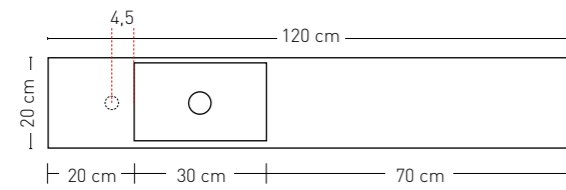

NICE left - can be shortened on both sides
Sideskirts on left-hand side