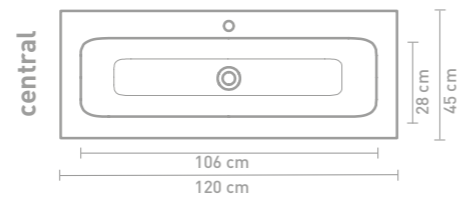

Size details - check our website for detailed technical information

60 CM

80 CM

100 CM

120 CM

140 CM

160 CM

Due to the manufacturing process, porcelain washbasins are subject to tolerances, so the actual size is almost always larger than the stated (rounded) width dimensions. The reason behind this is that the washbasin must fall well over the cabinets.